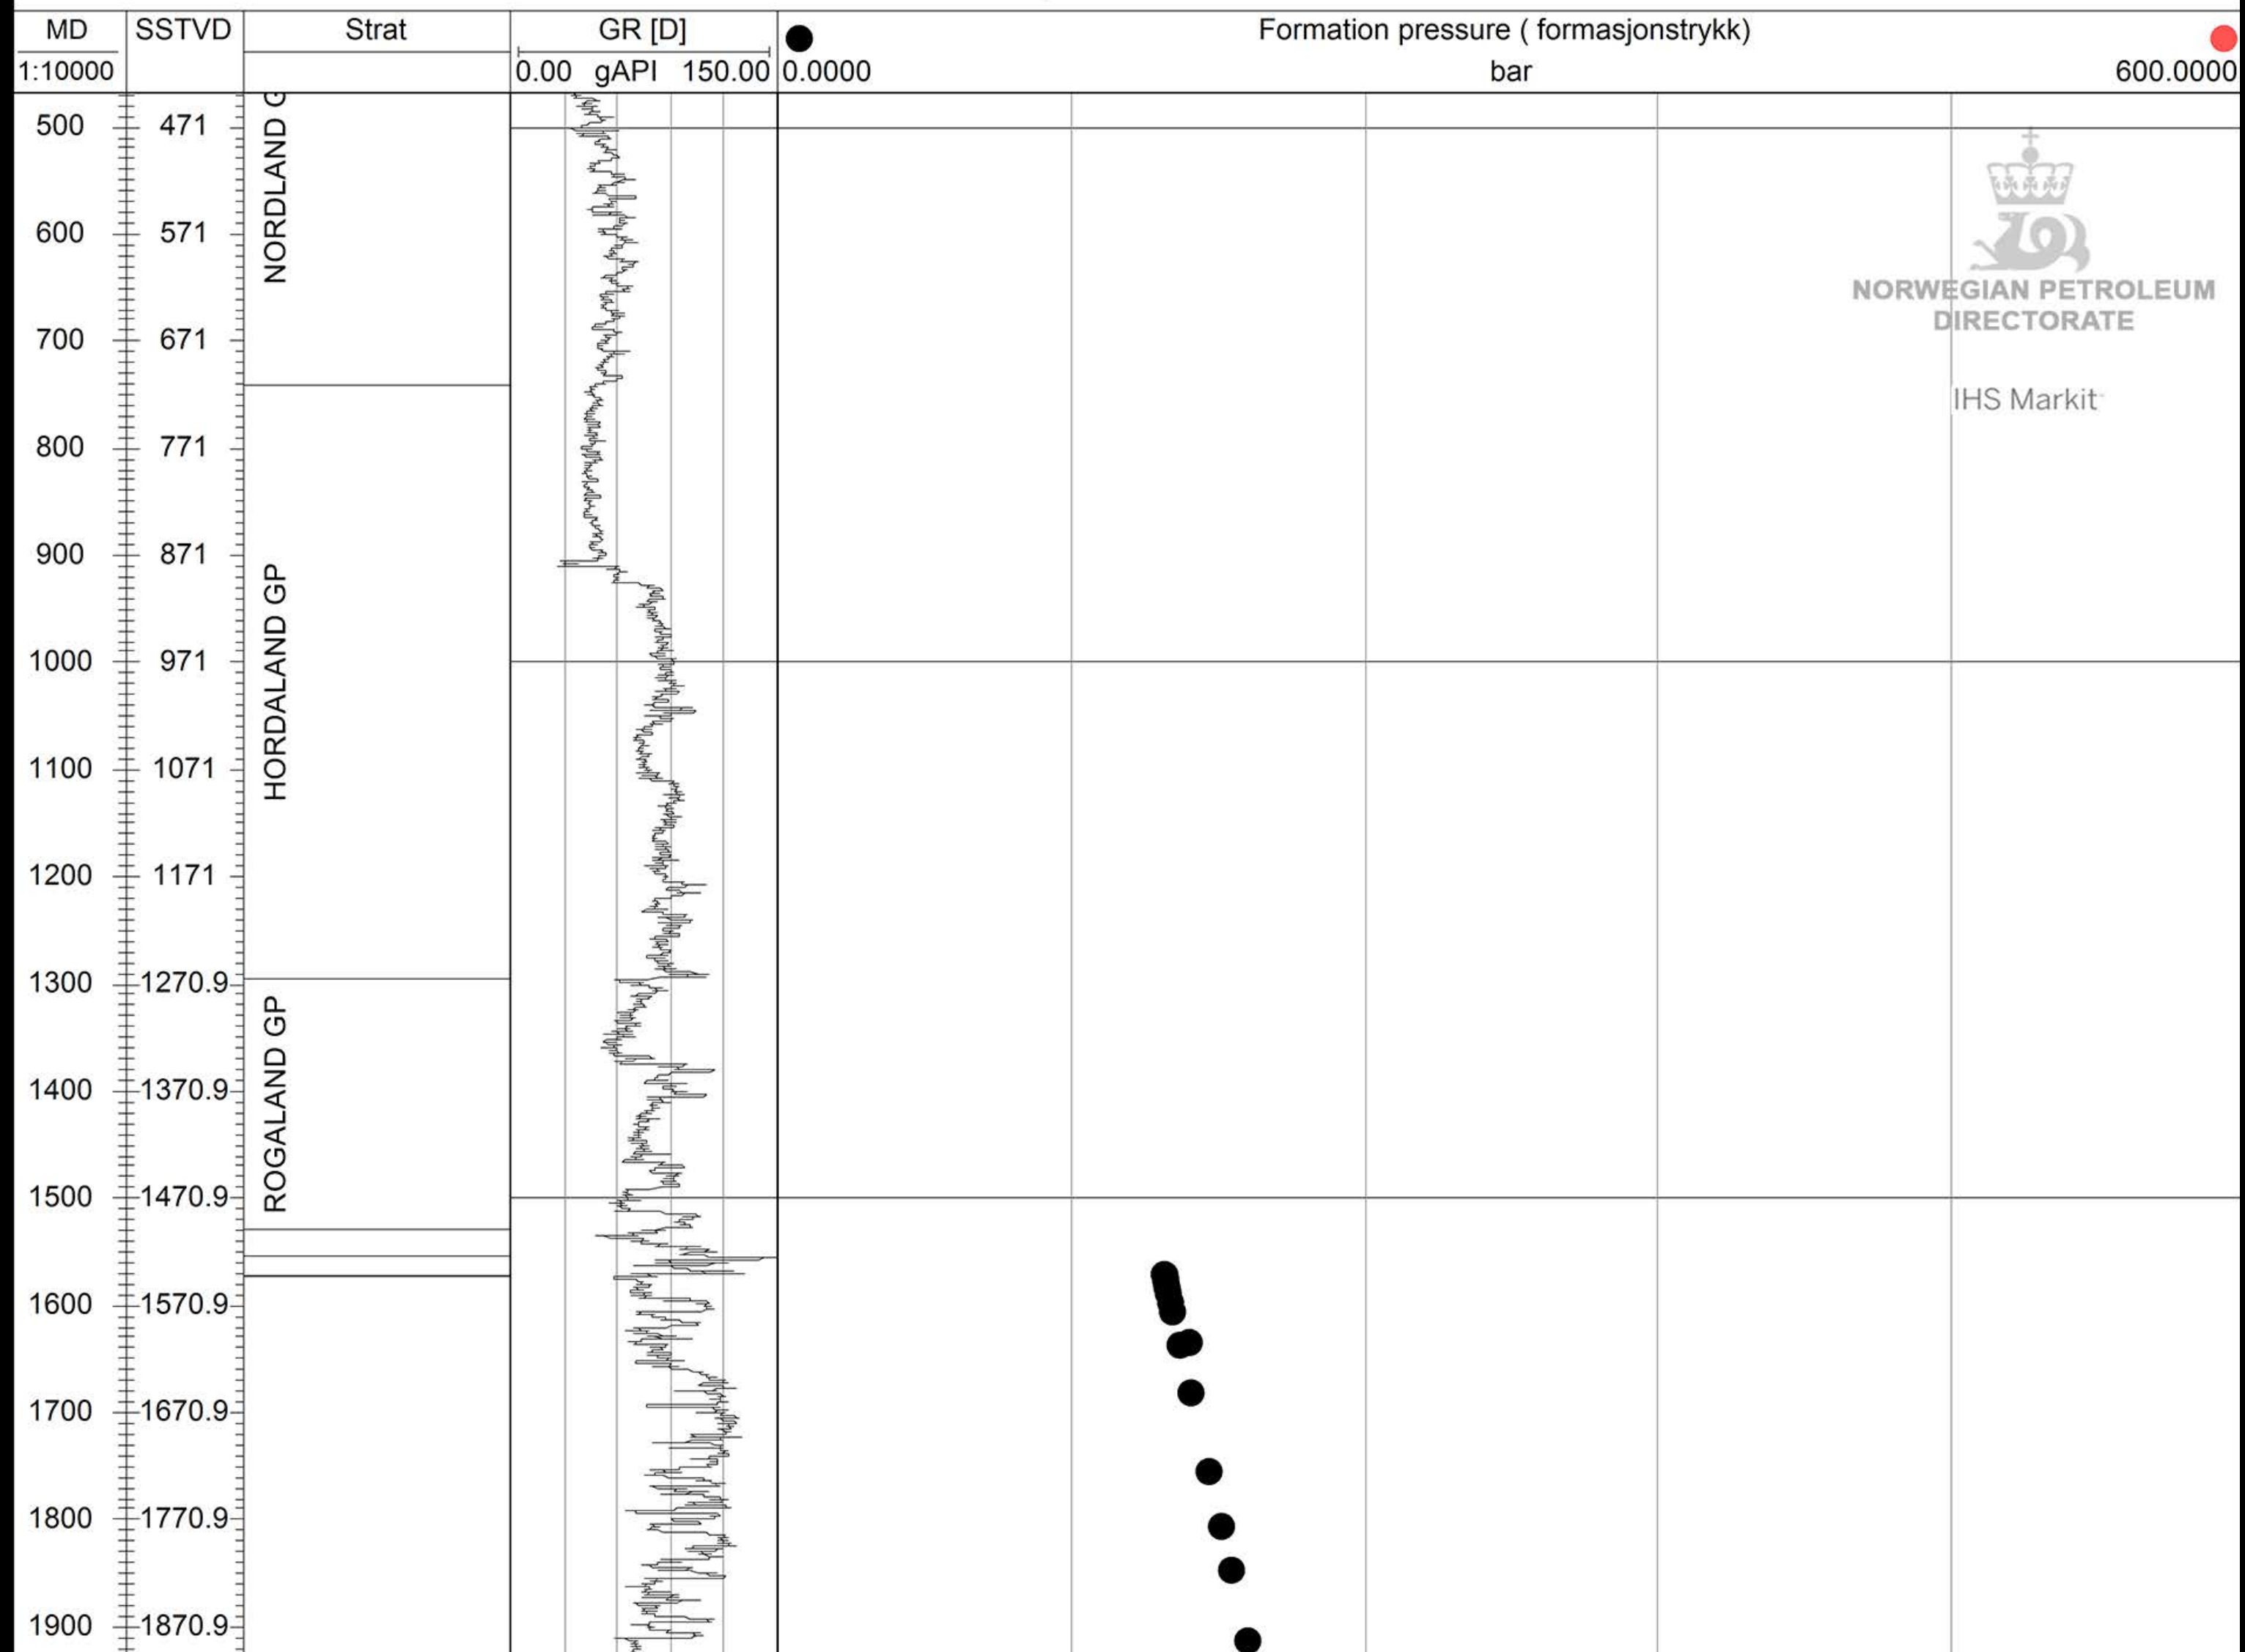

# ☀ 31/5-5

NORWEGIAN PETROLEUM  
DIRECTORATE

IHS Markit