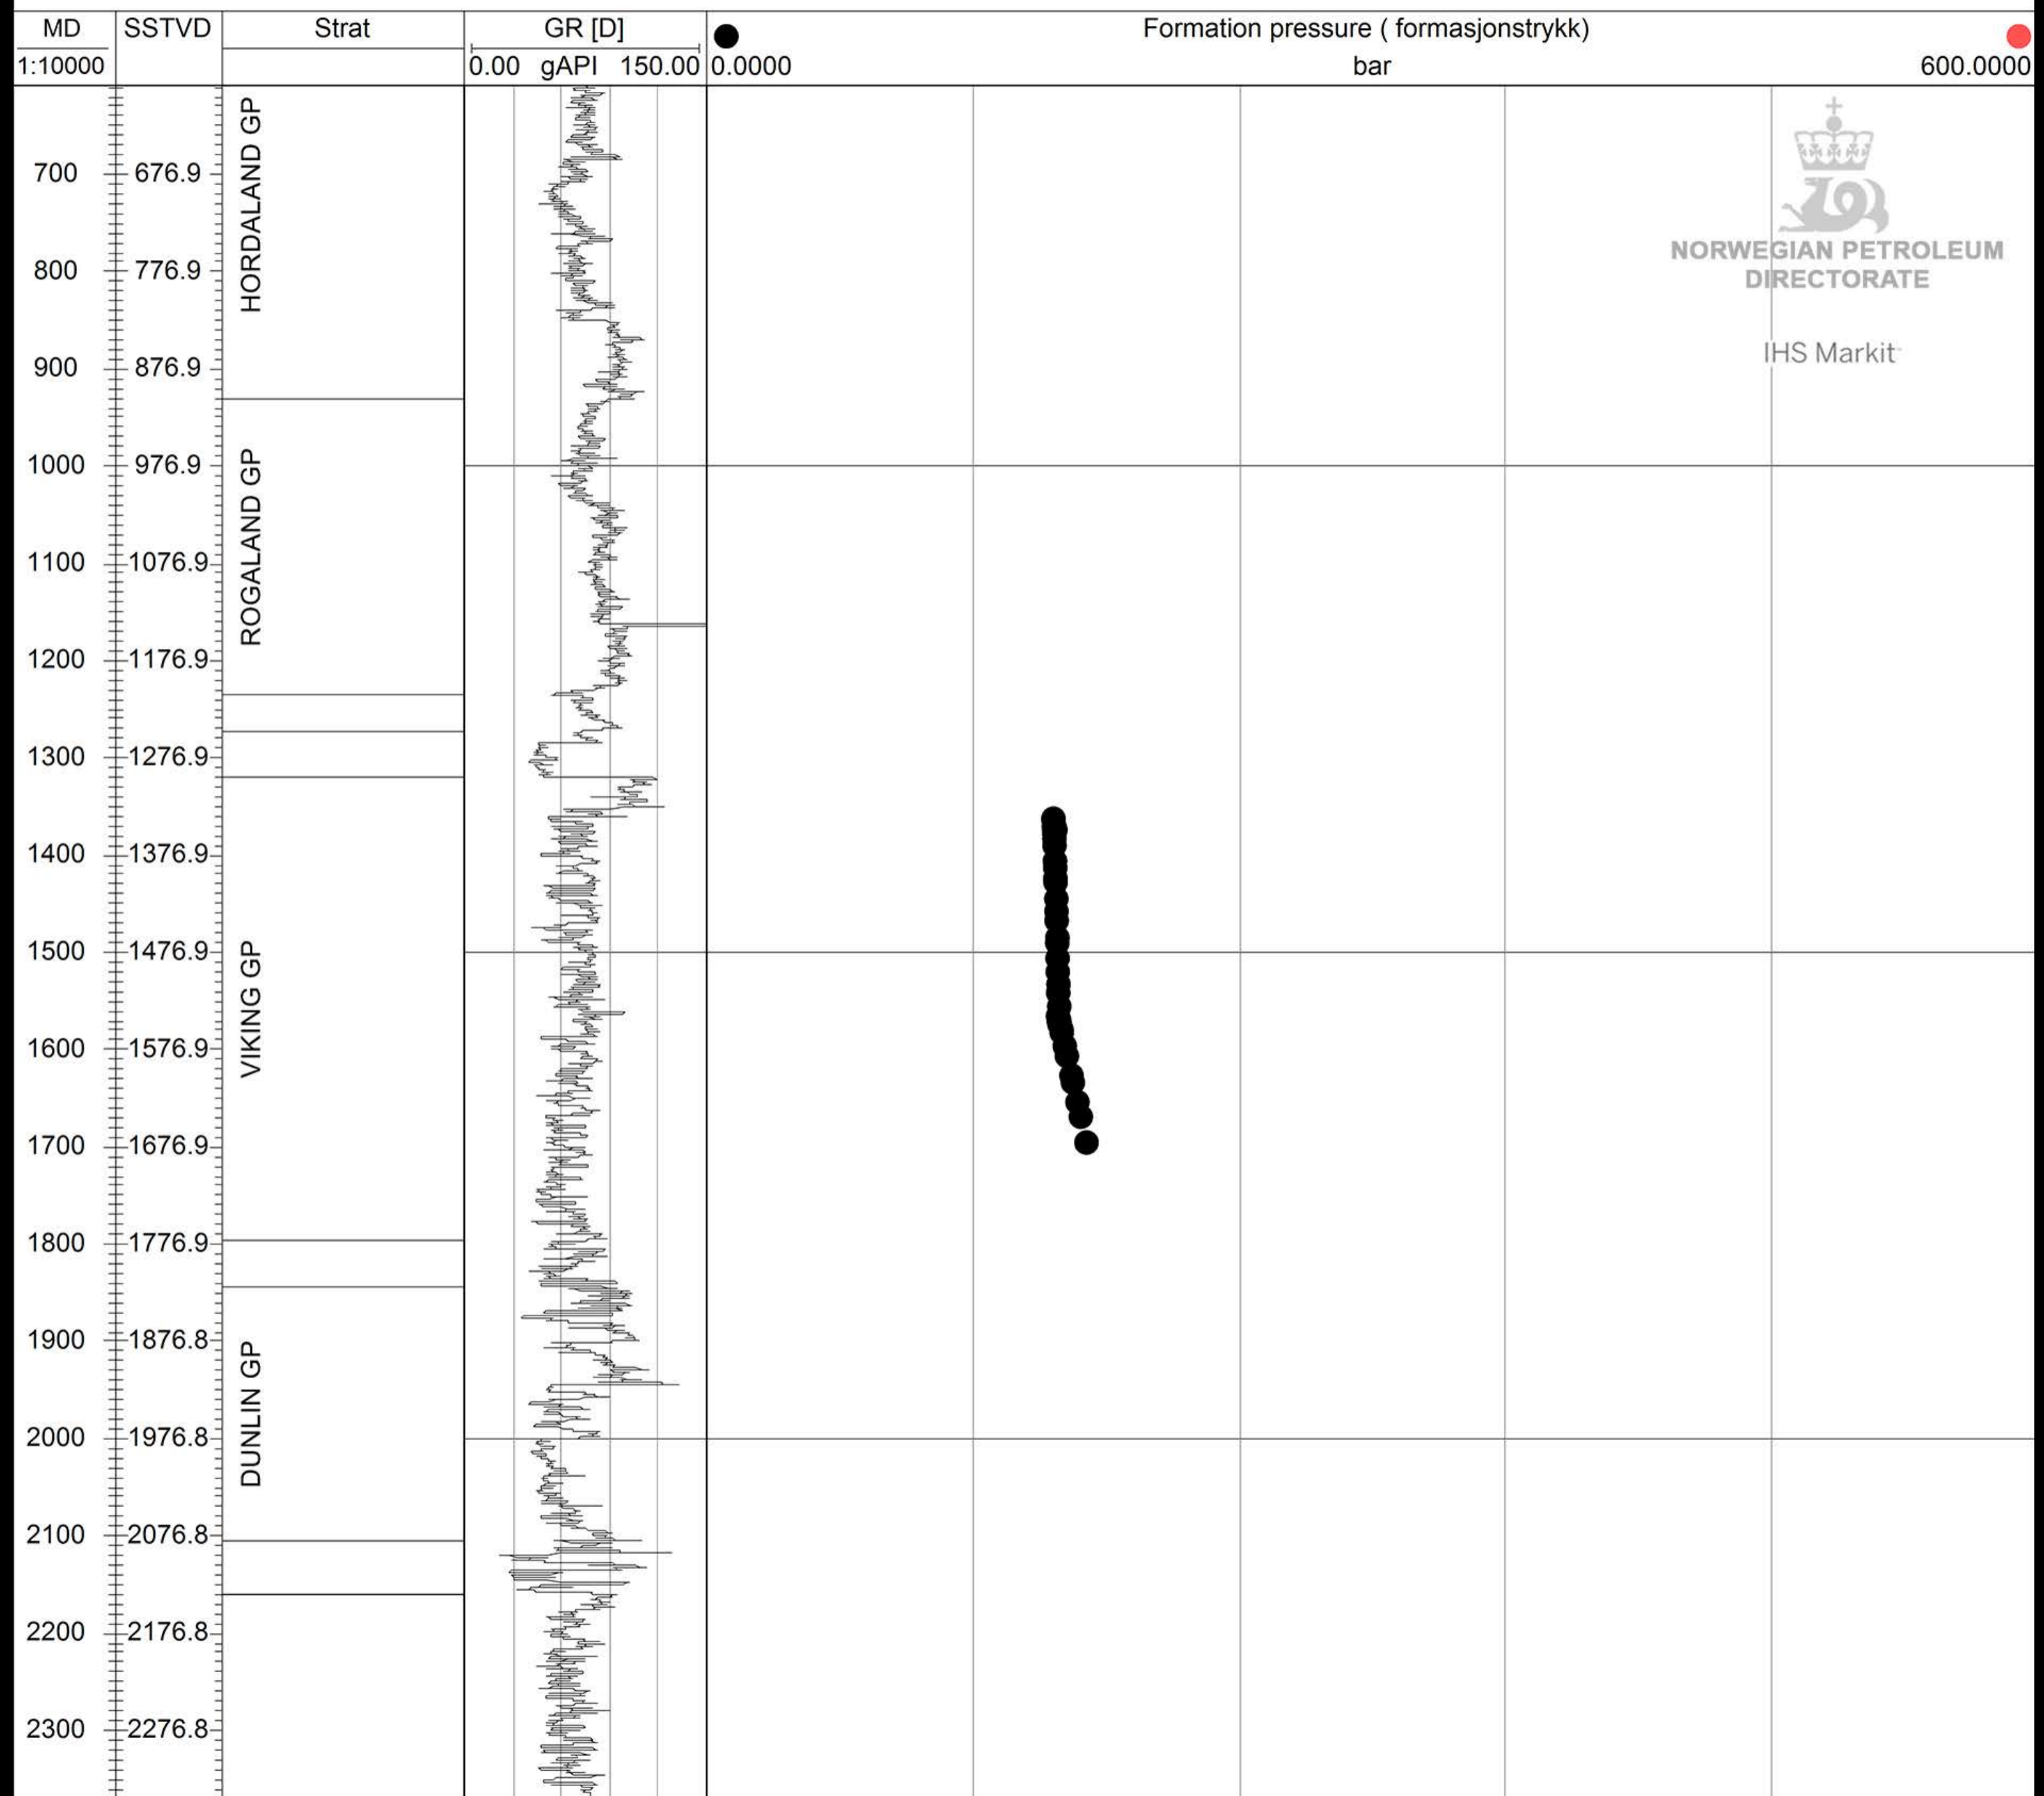

☀ 31/3-1

NORWEGIAN PETROLEUM
DIRECTORATE

IHS Markit