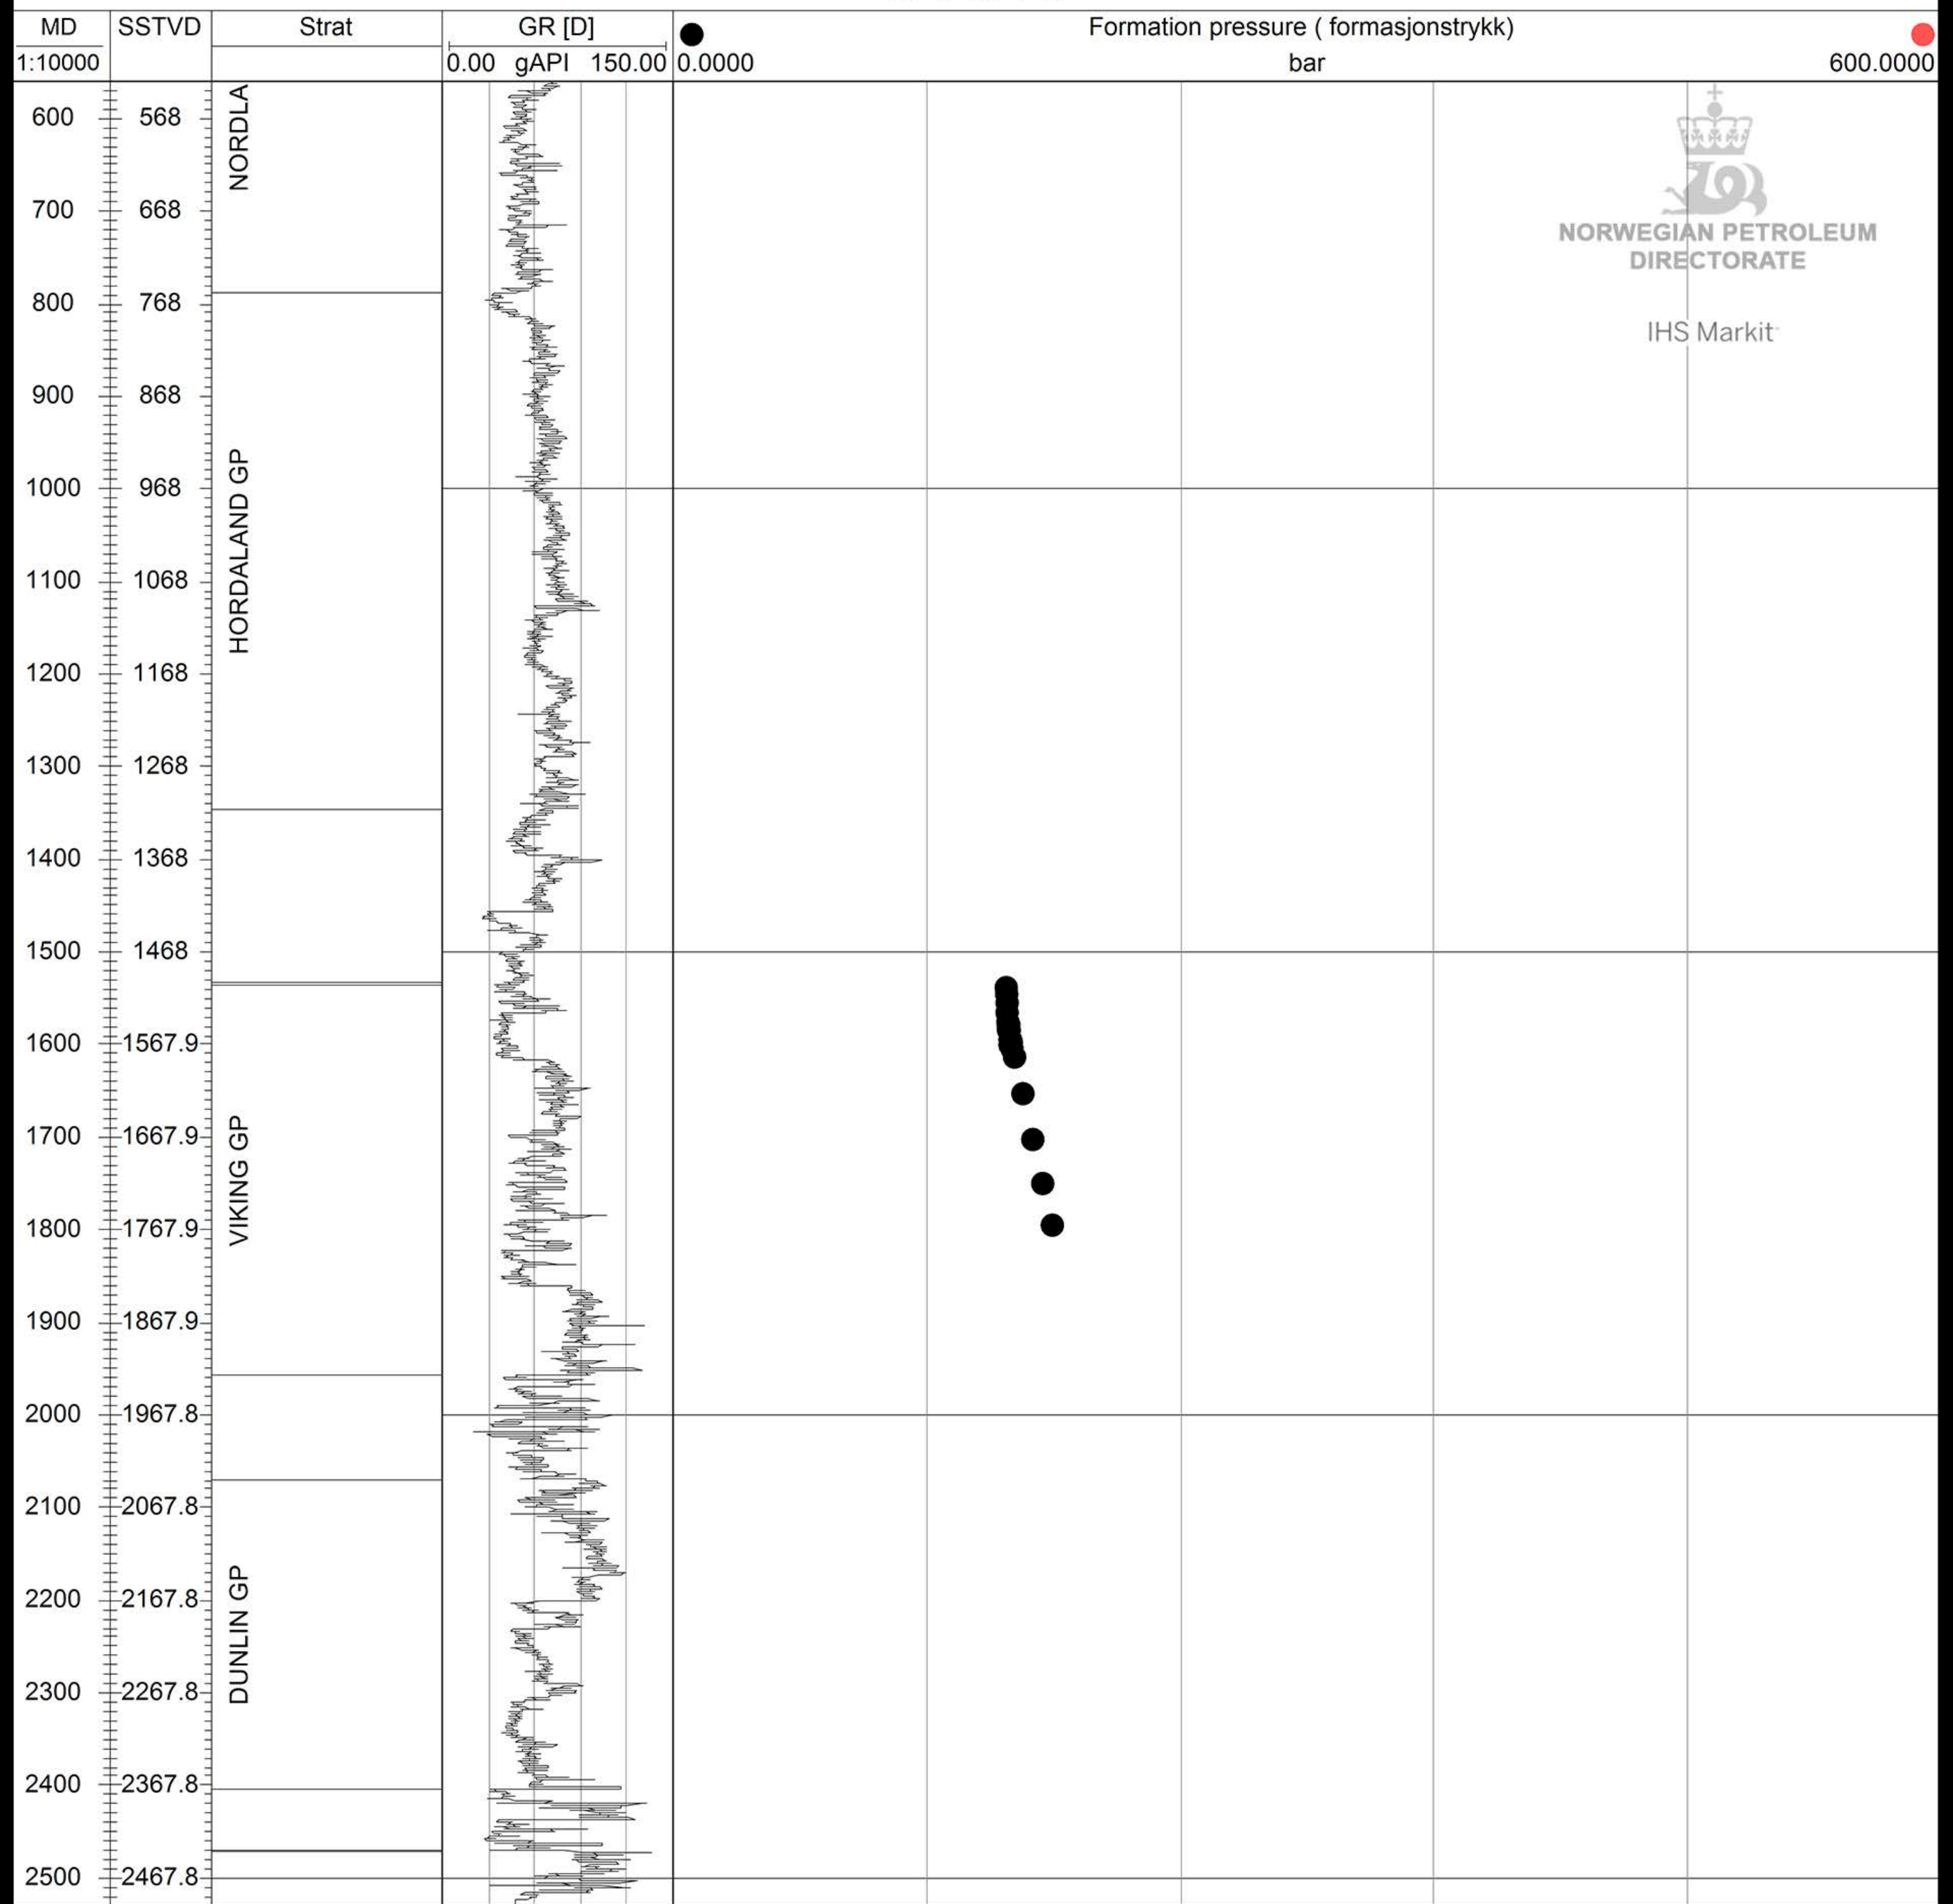

☀ 31/2-5

 NORWEGIAN PETROLEUM
 DIRECTORATE

 IHS Markit