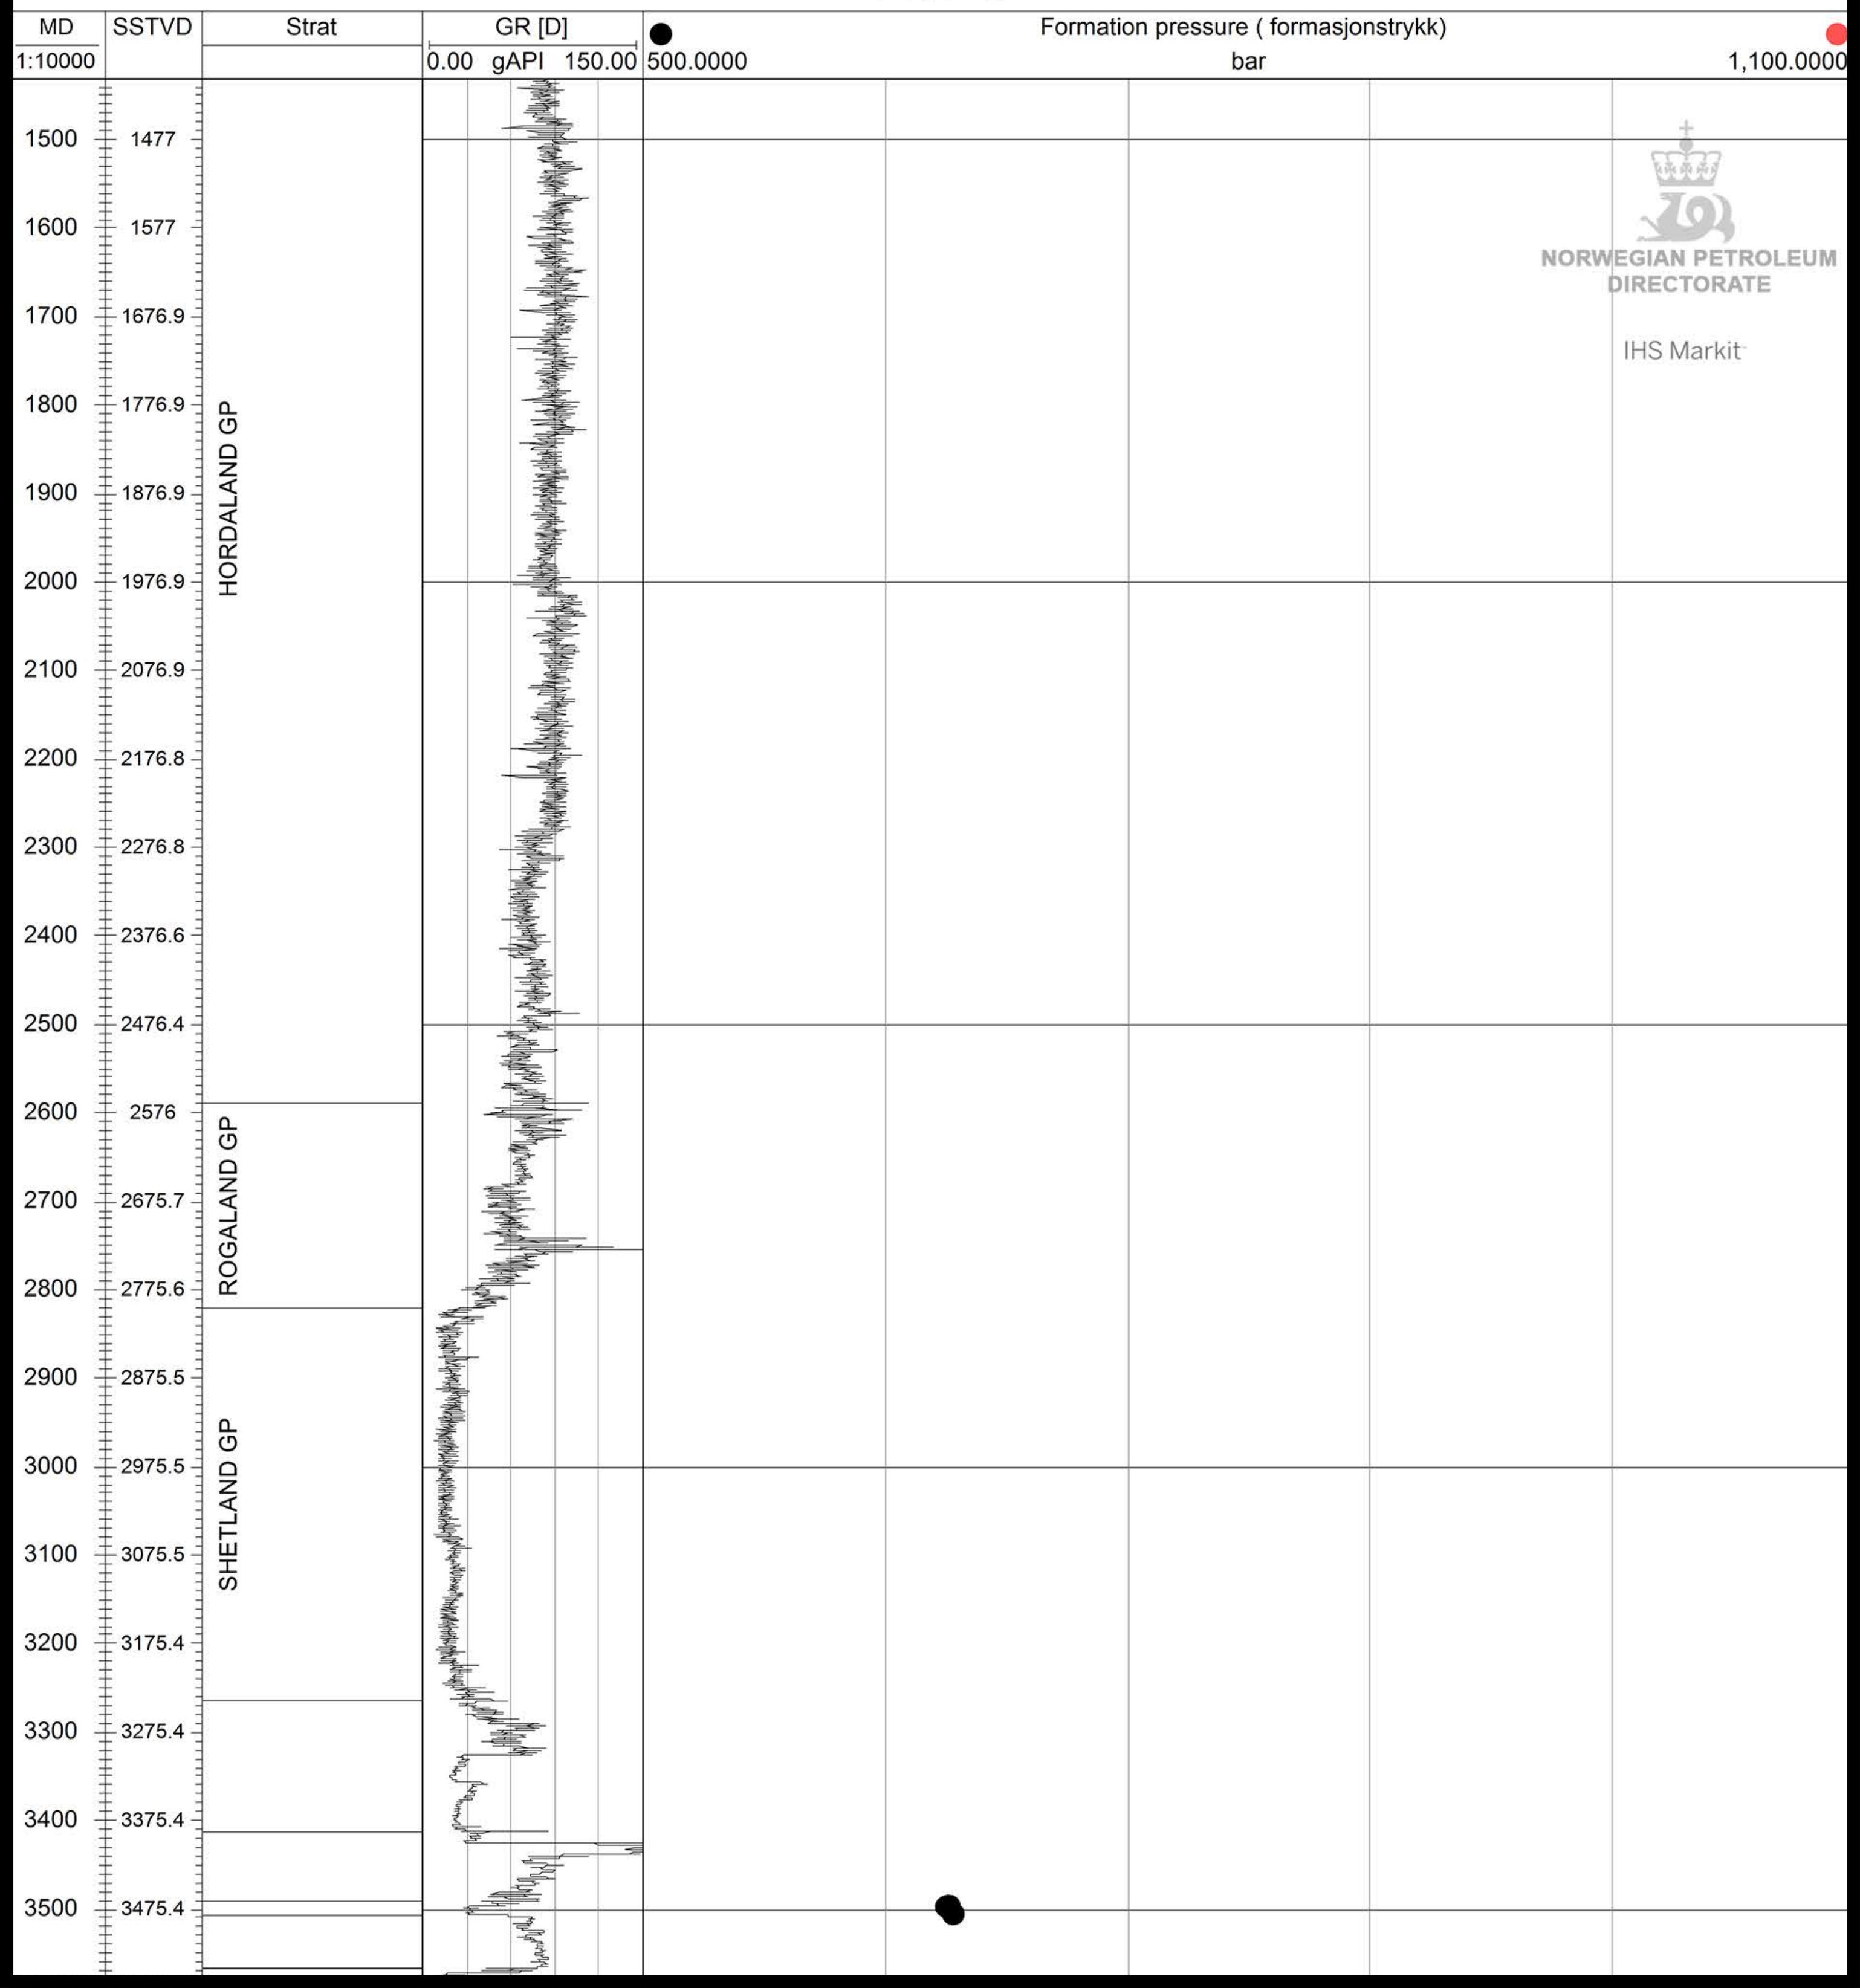

# 7/7-3

  
**NORWEGIAN PETROLEUM DIRECTORATE**  
 IHS Markit