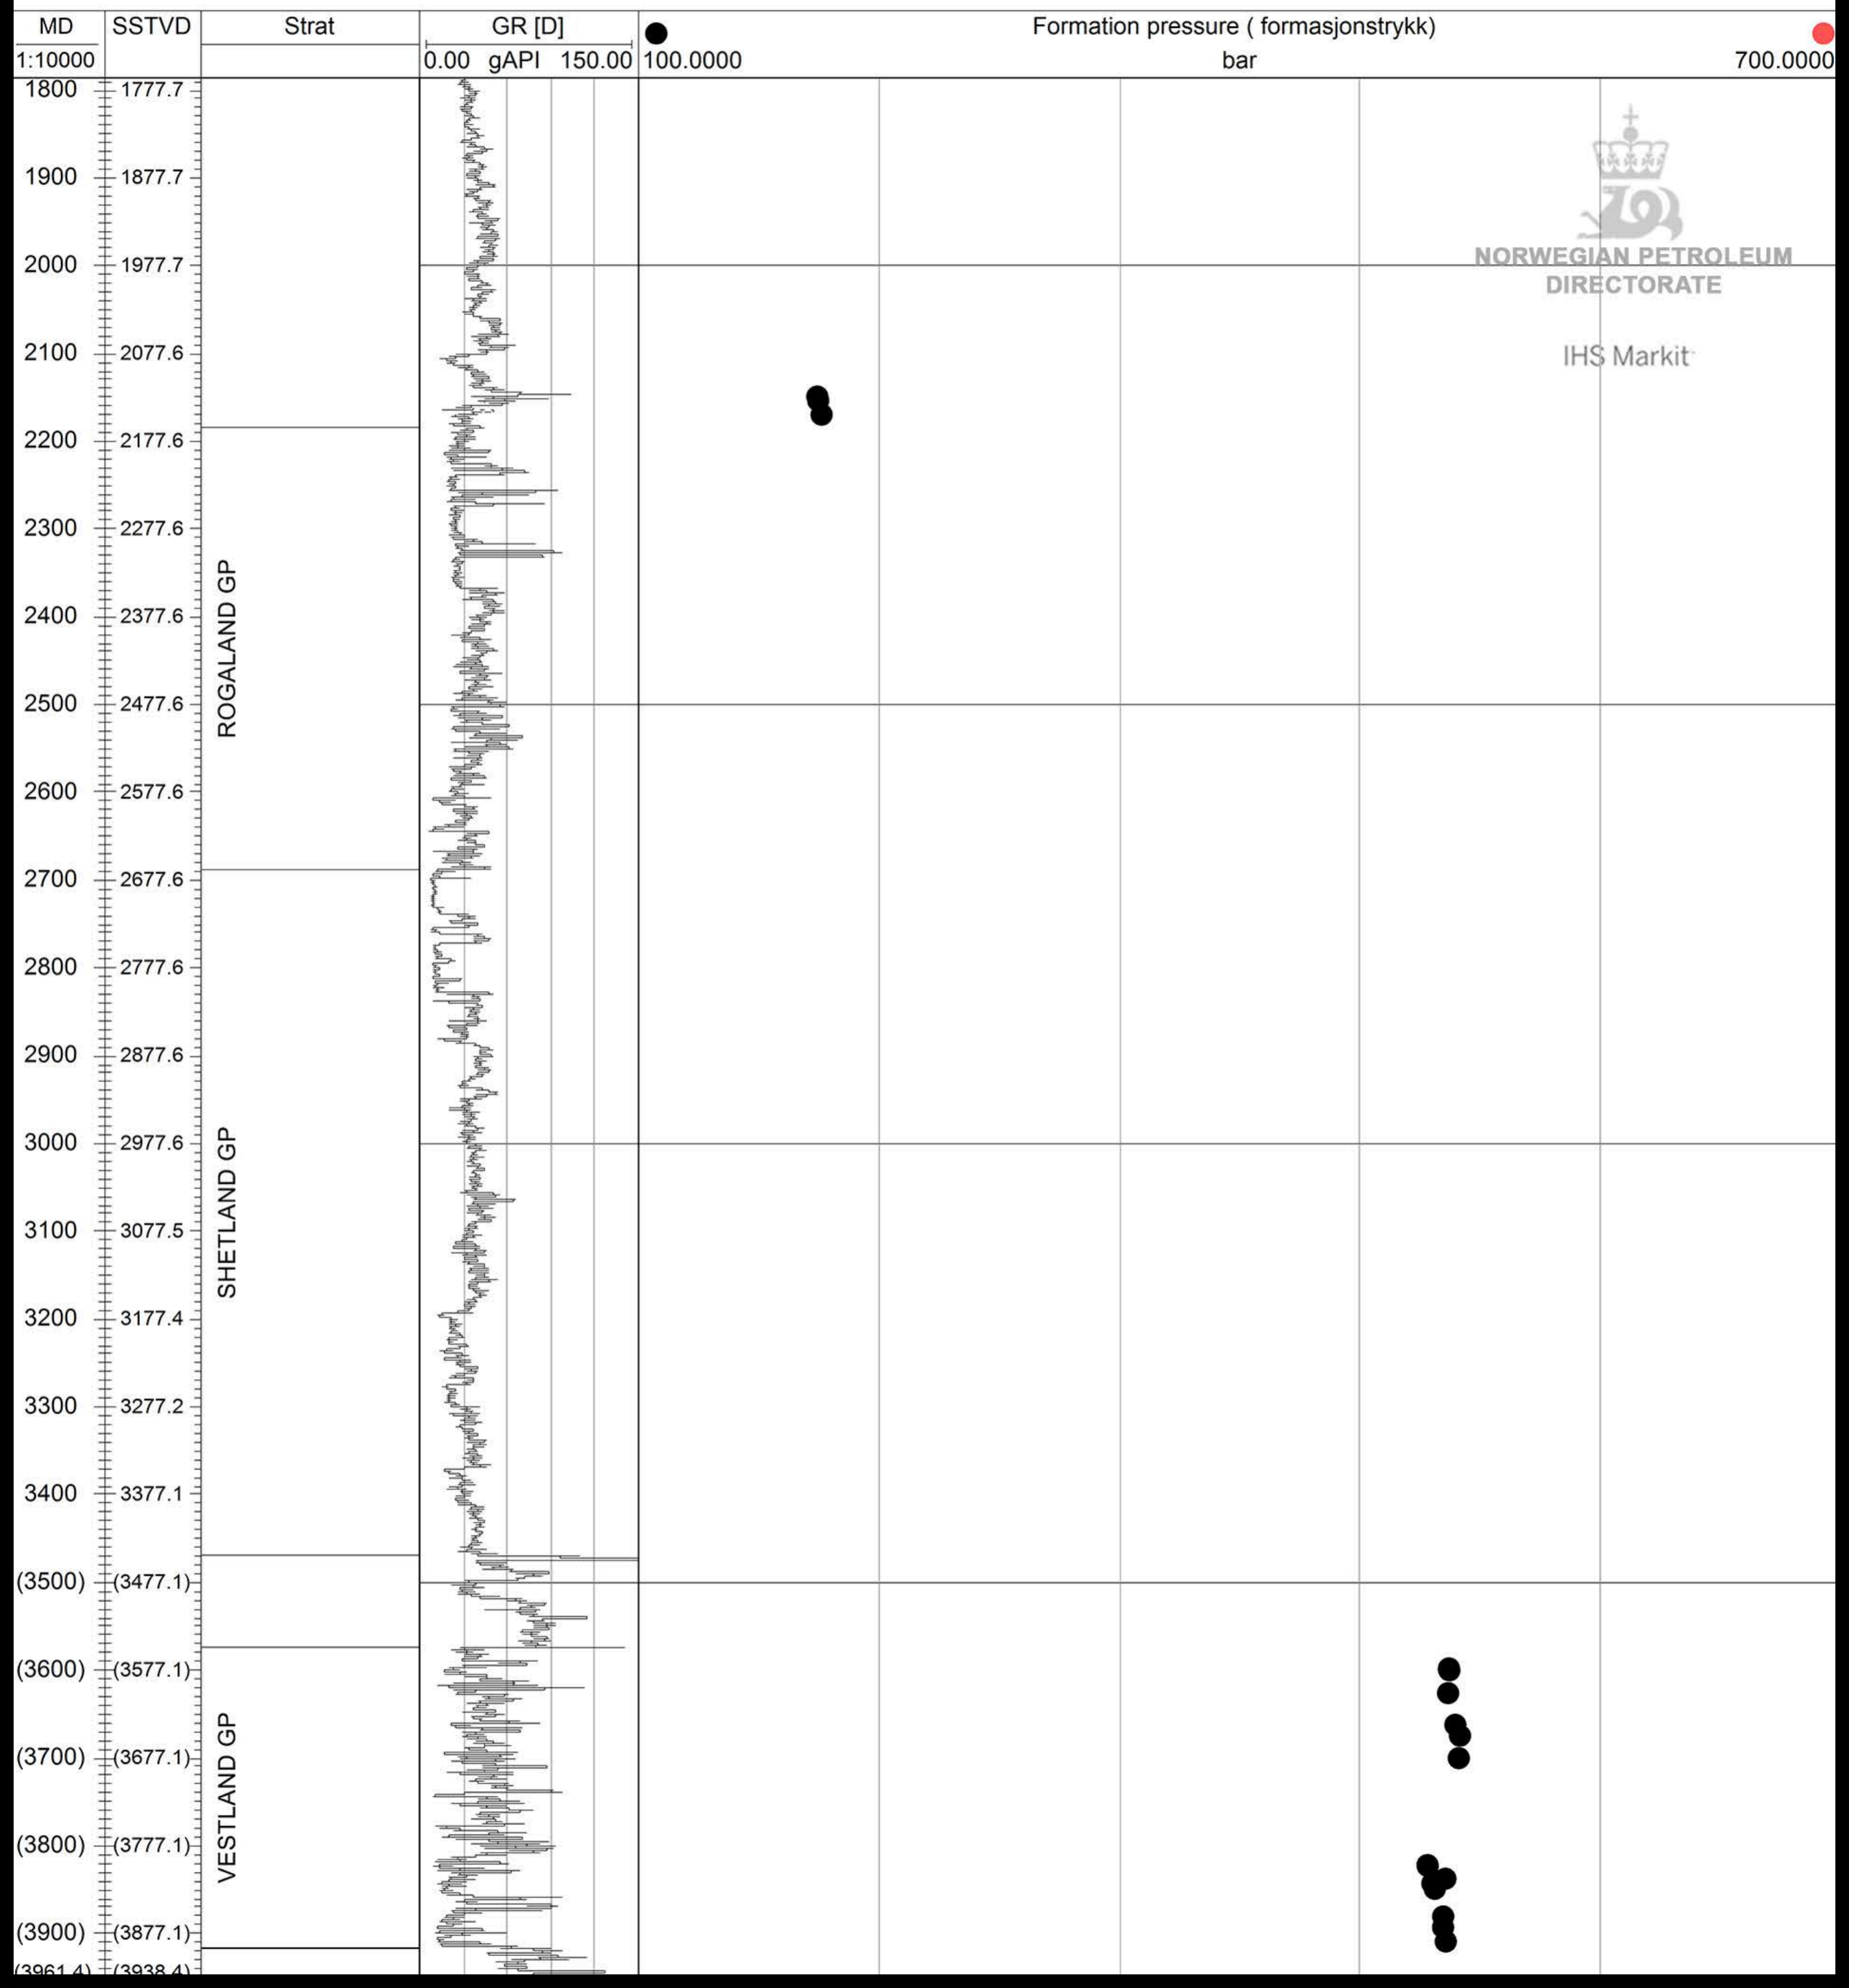

25/2-15 R2

NORWEGIAN PETROLEUM
DIRECTORATE

IHS Markit