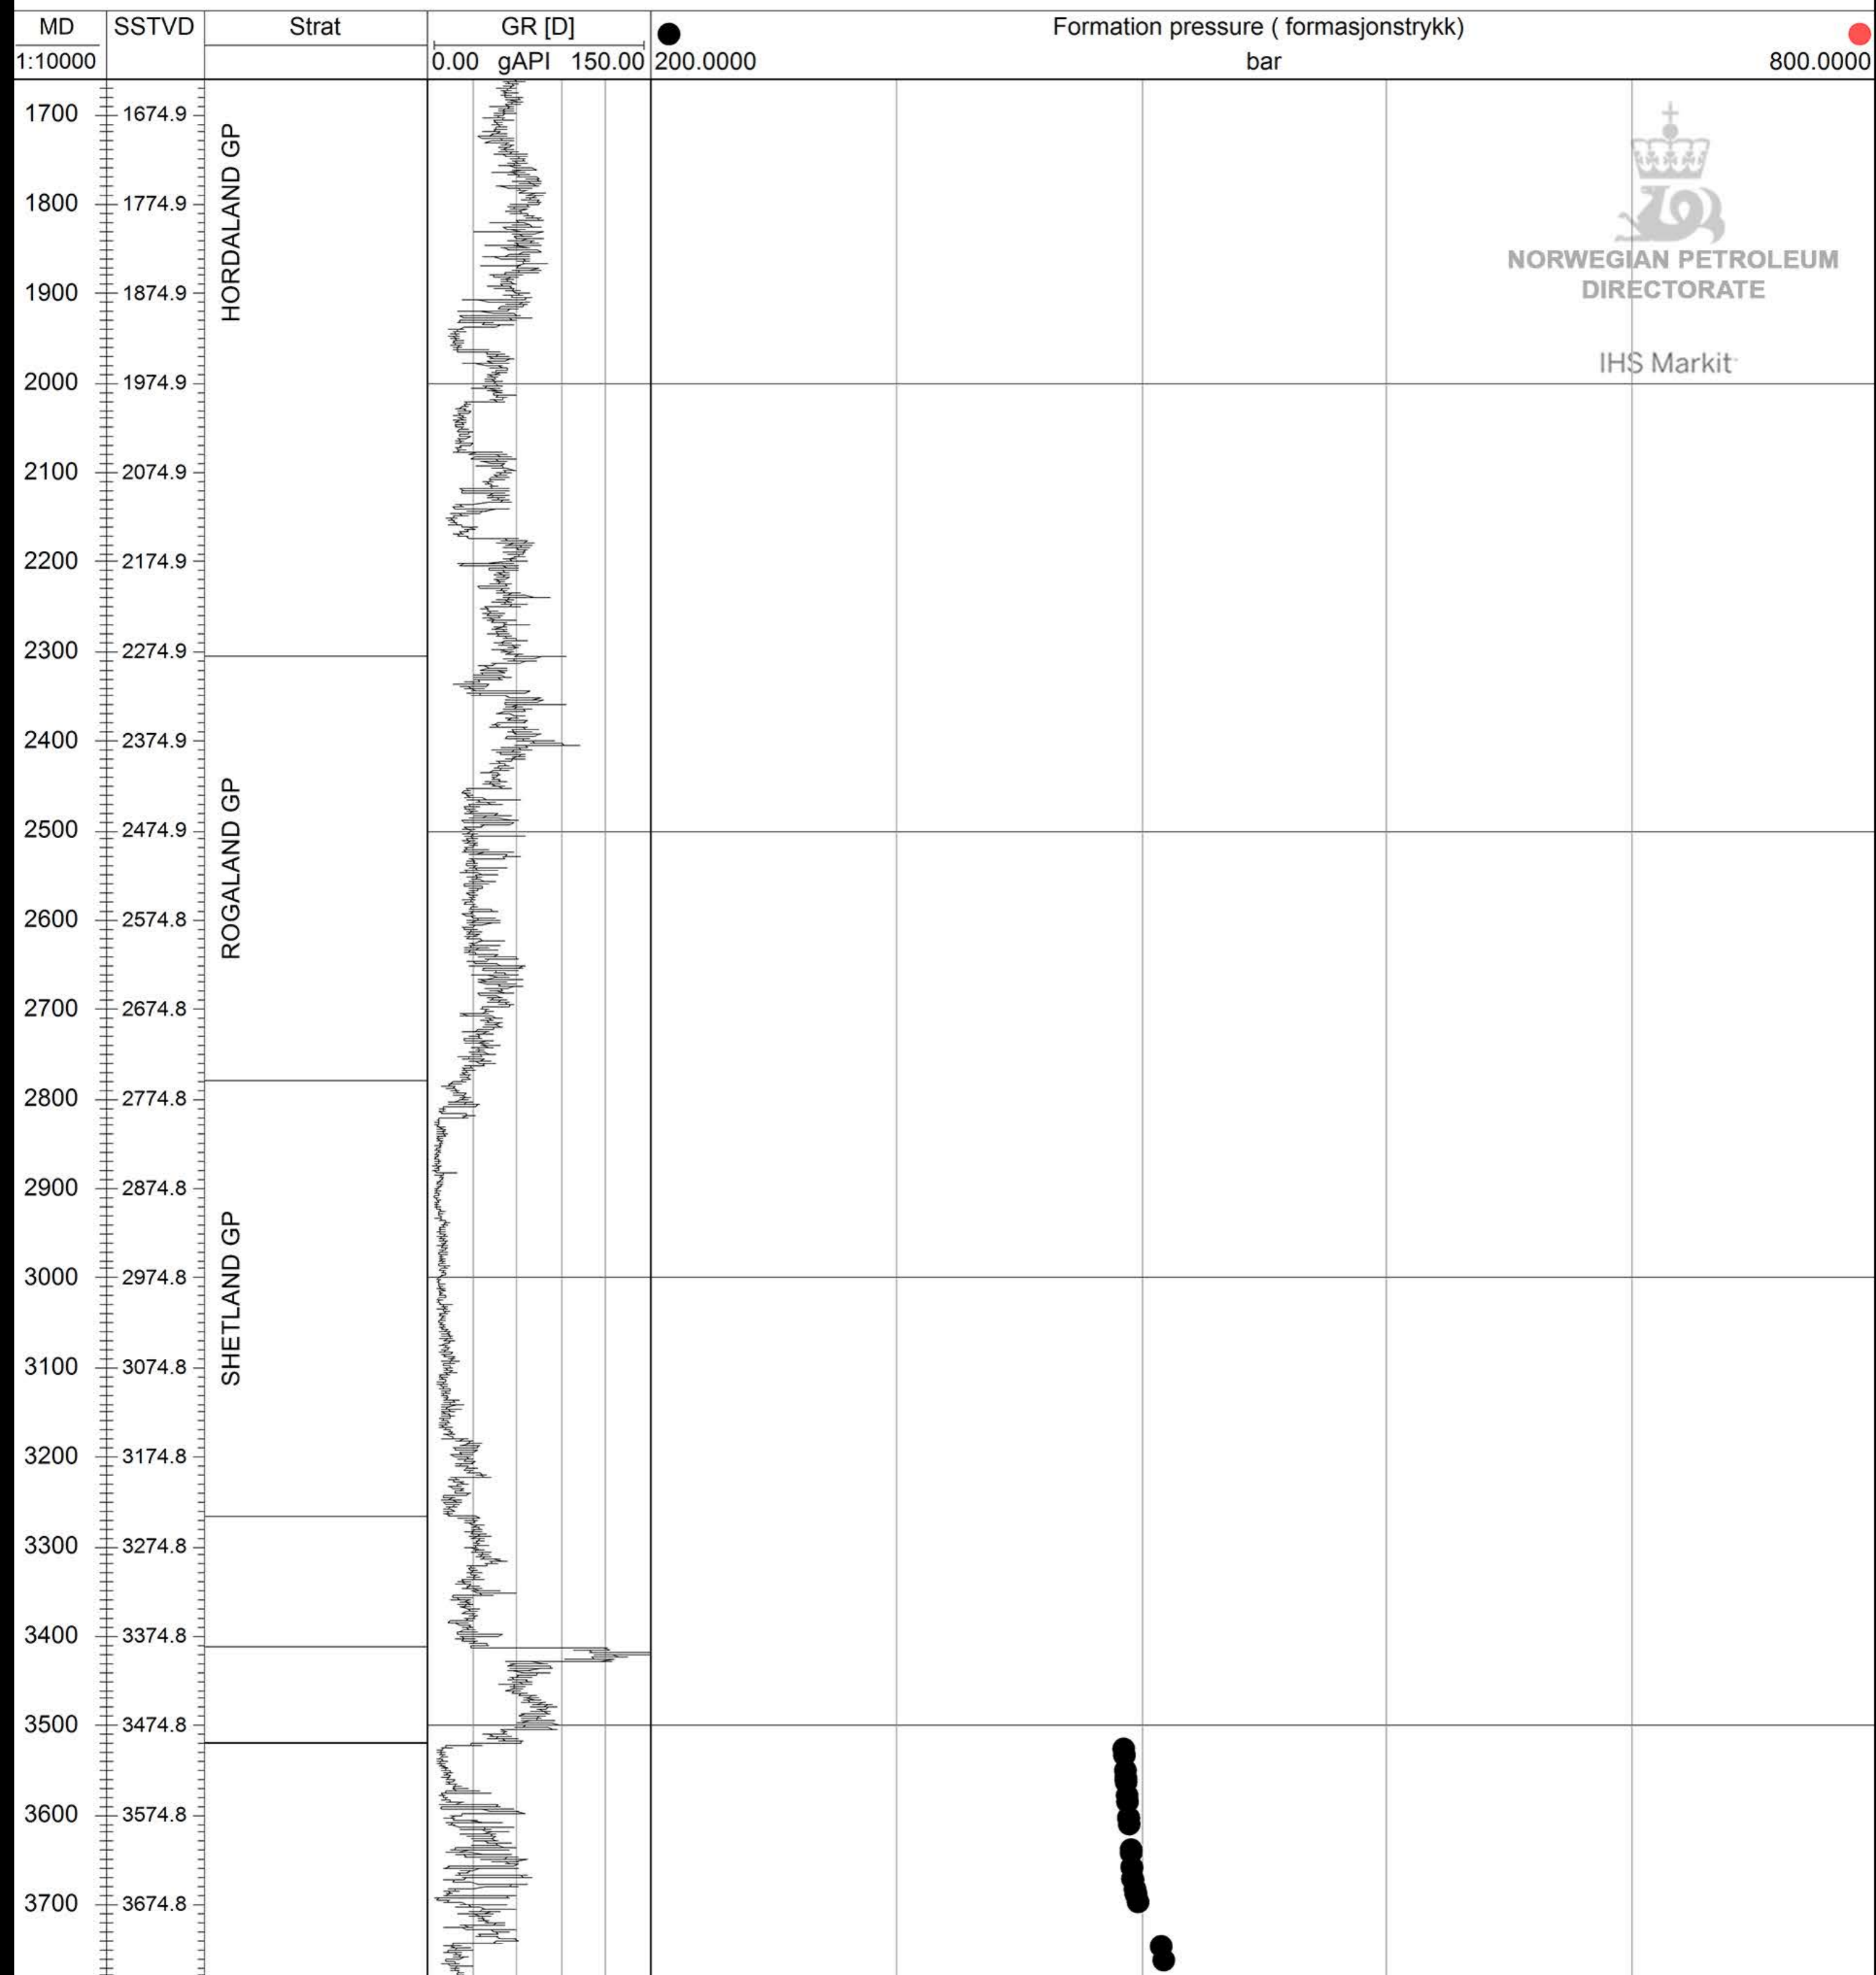

🔧 15/9-7

NORWEGIAN PETROLEUM
DIRECTORATE

IHS Markit