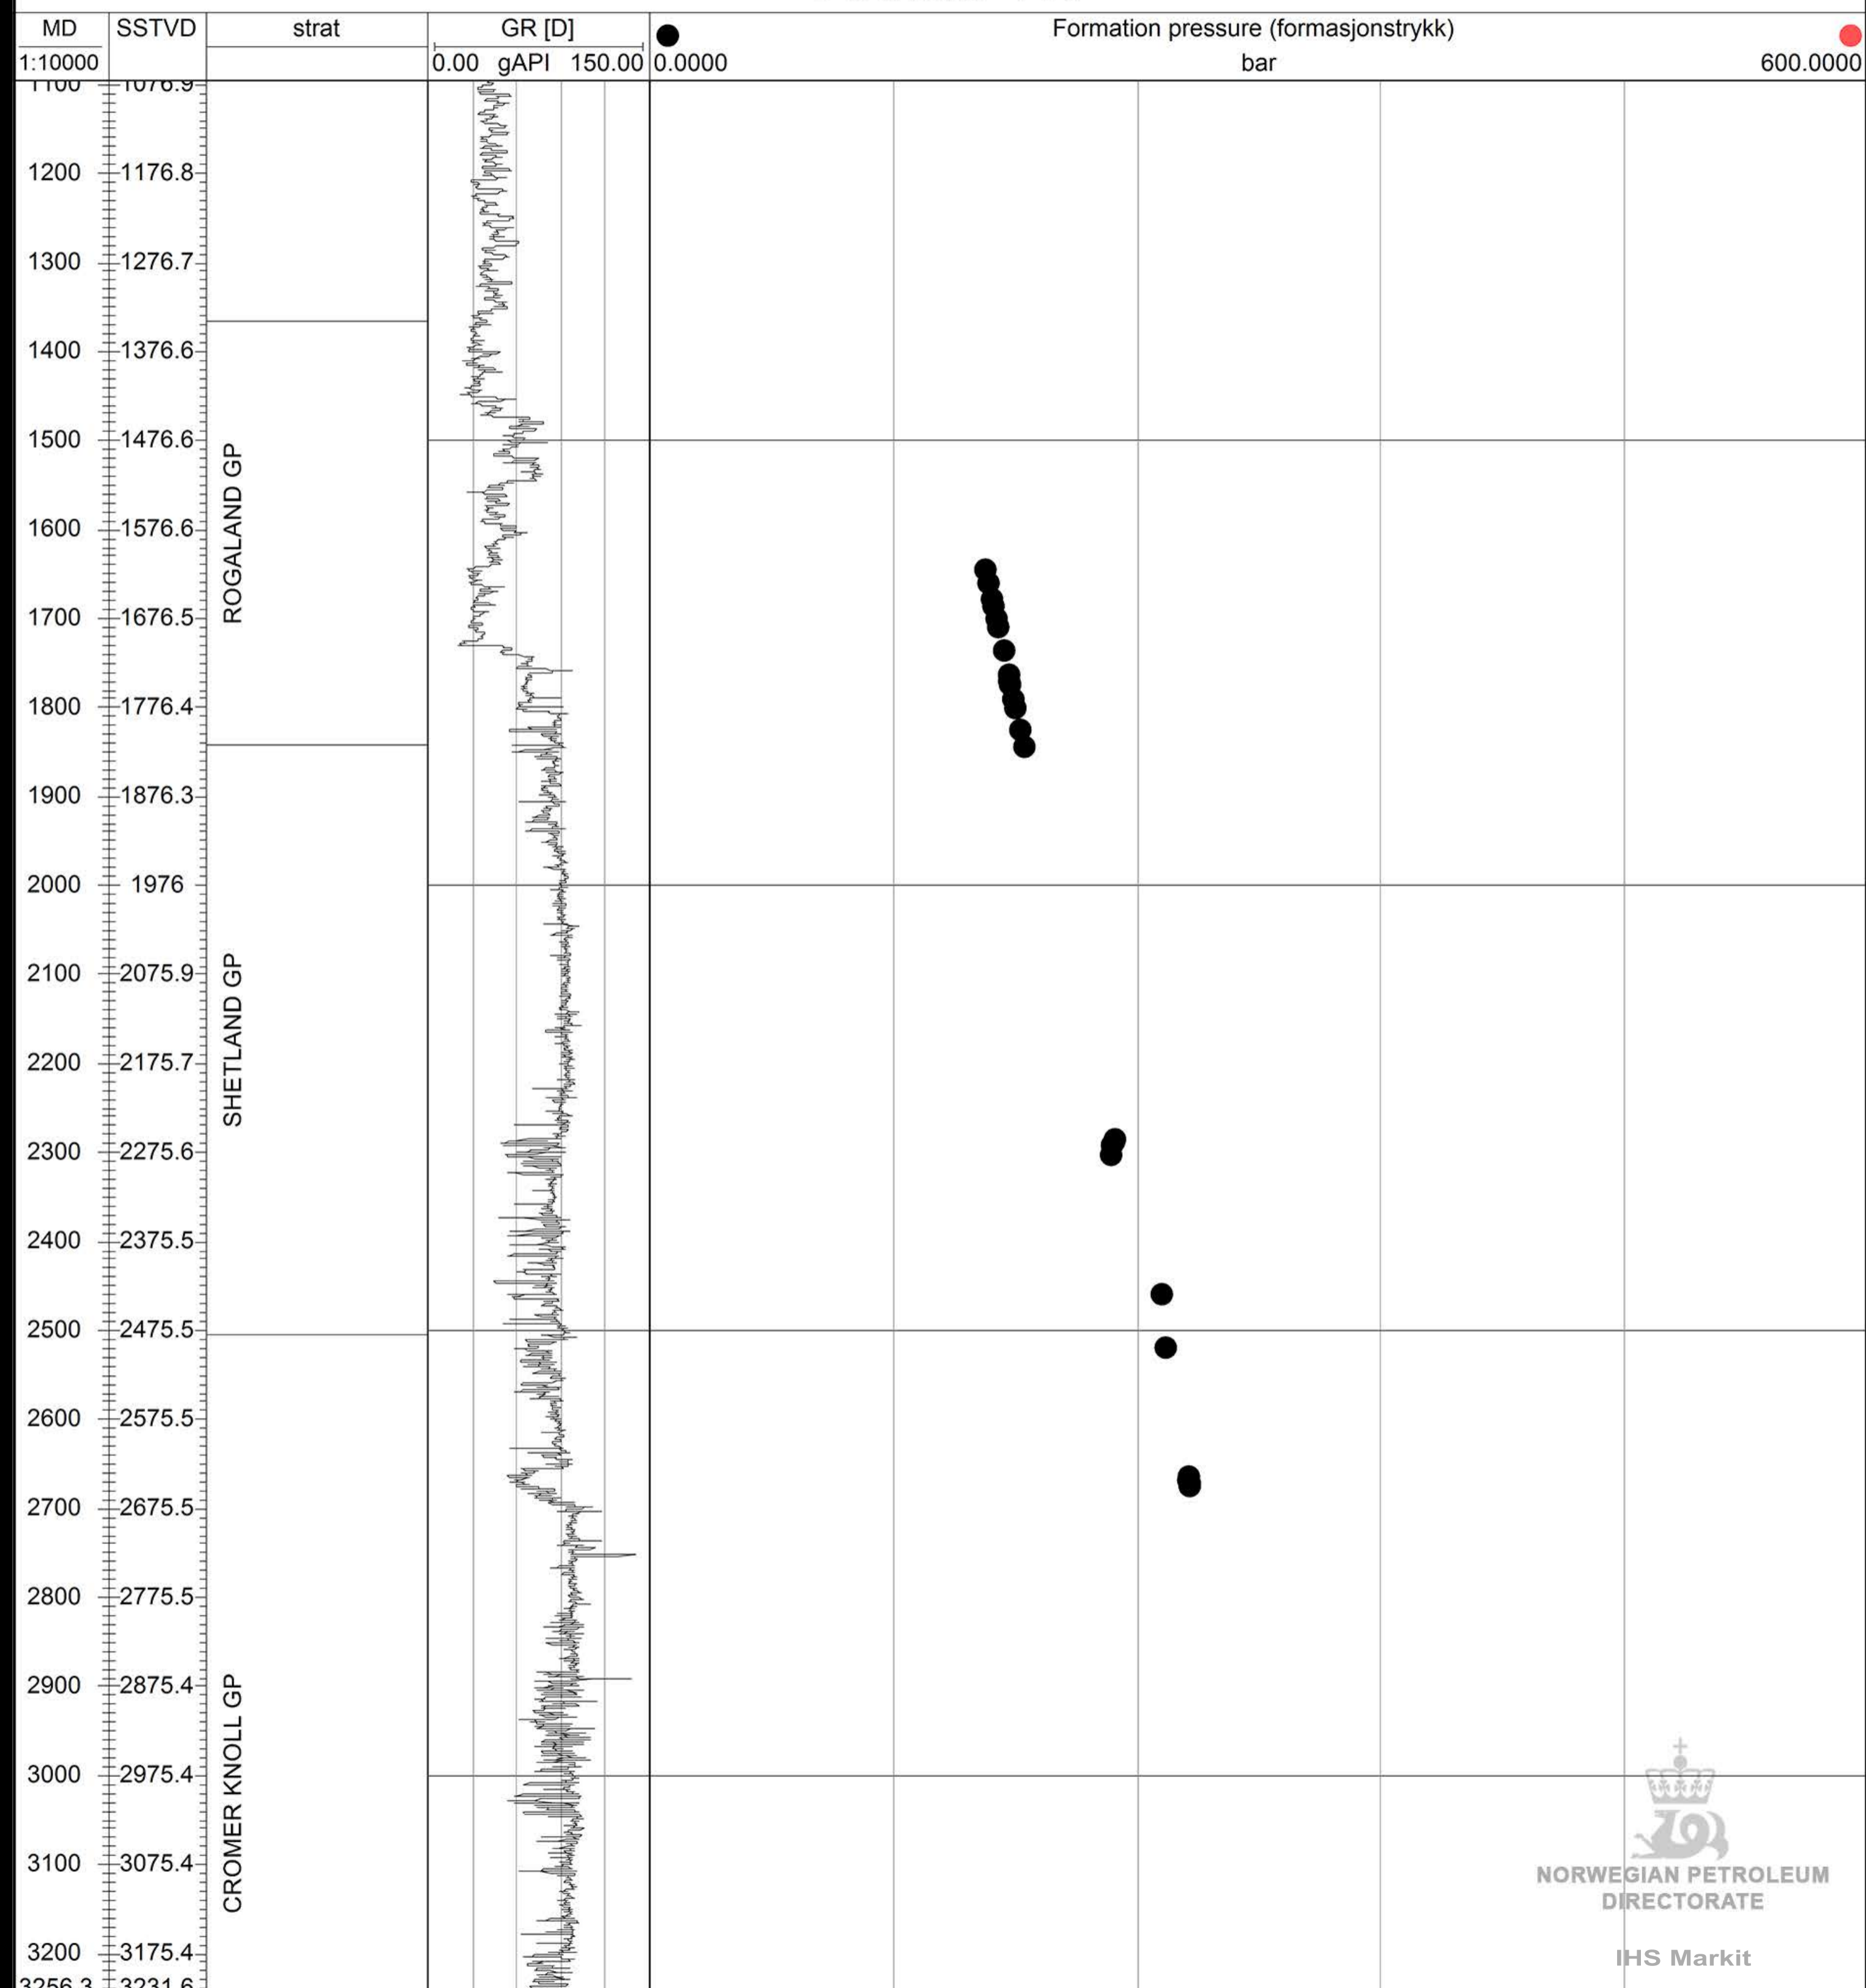

6610/3-1 R

NORWEGIAN PETROLEUM
DIRECTORATE

IHS Markit