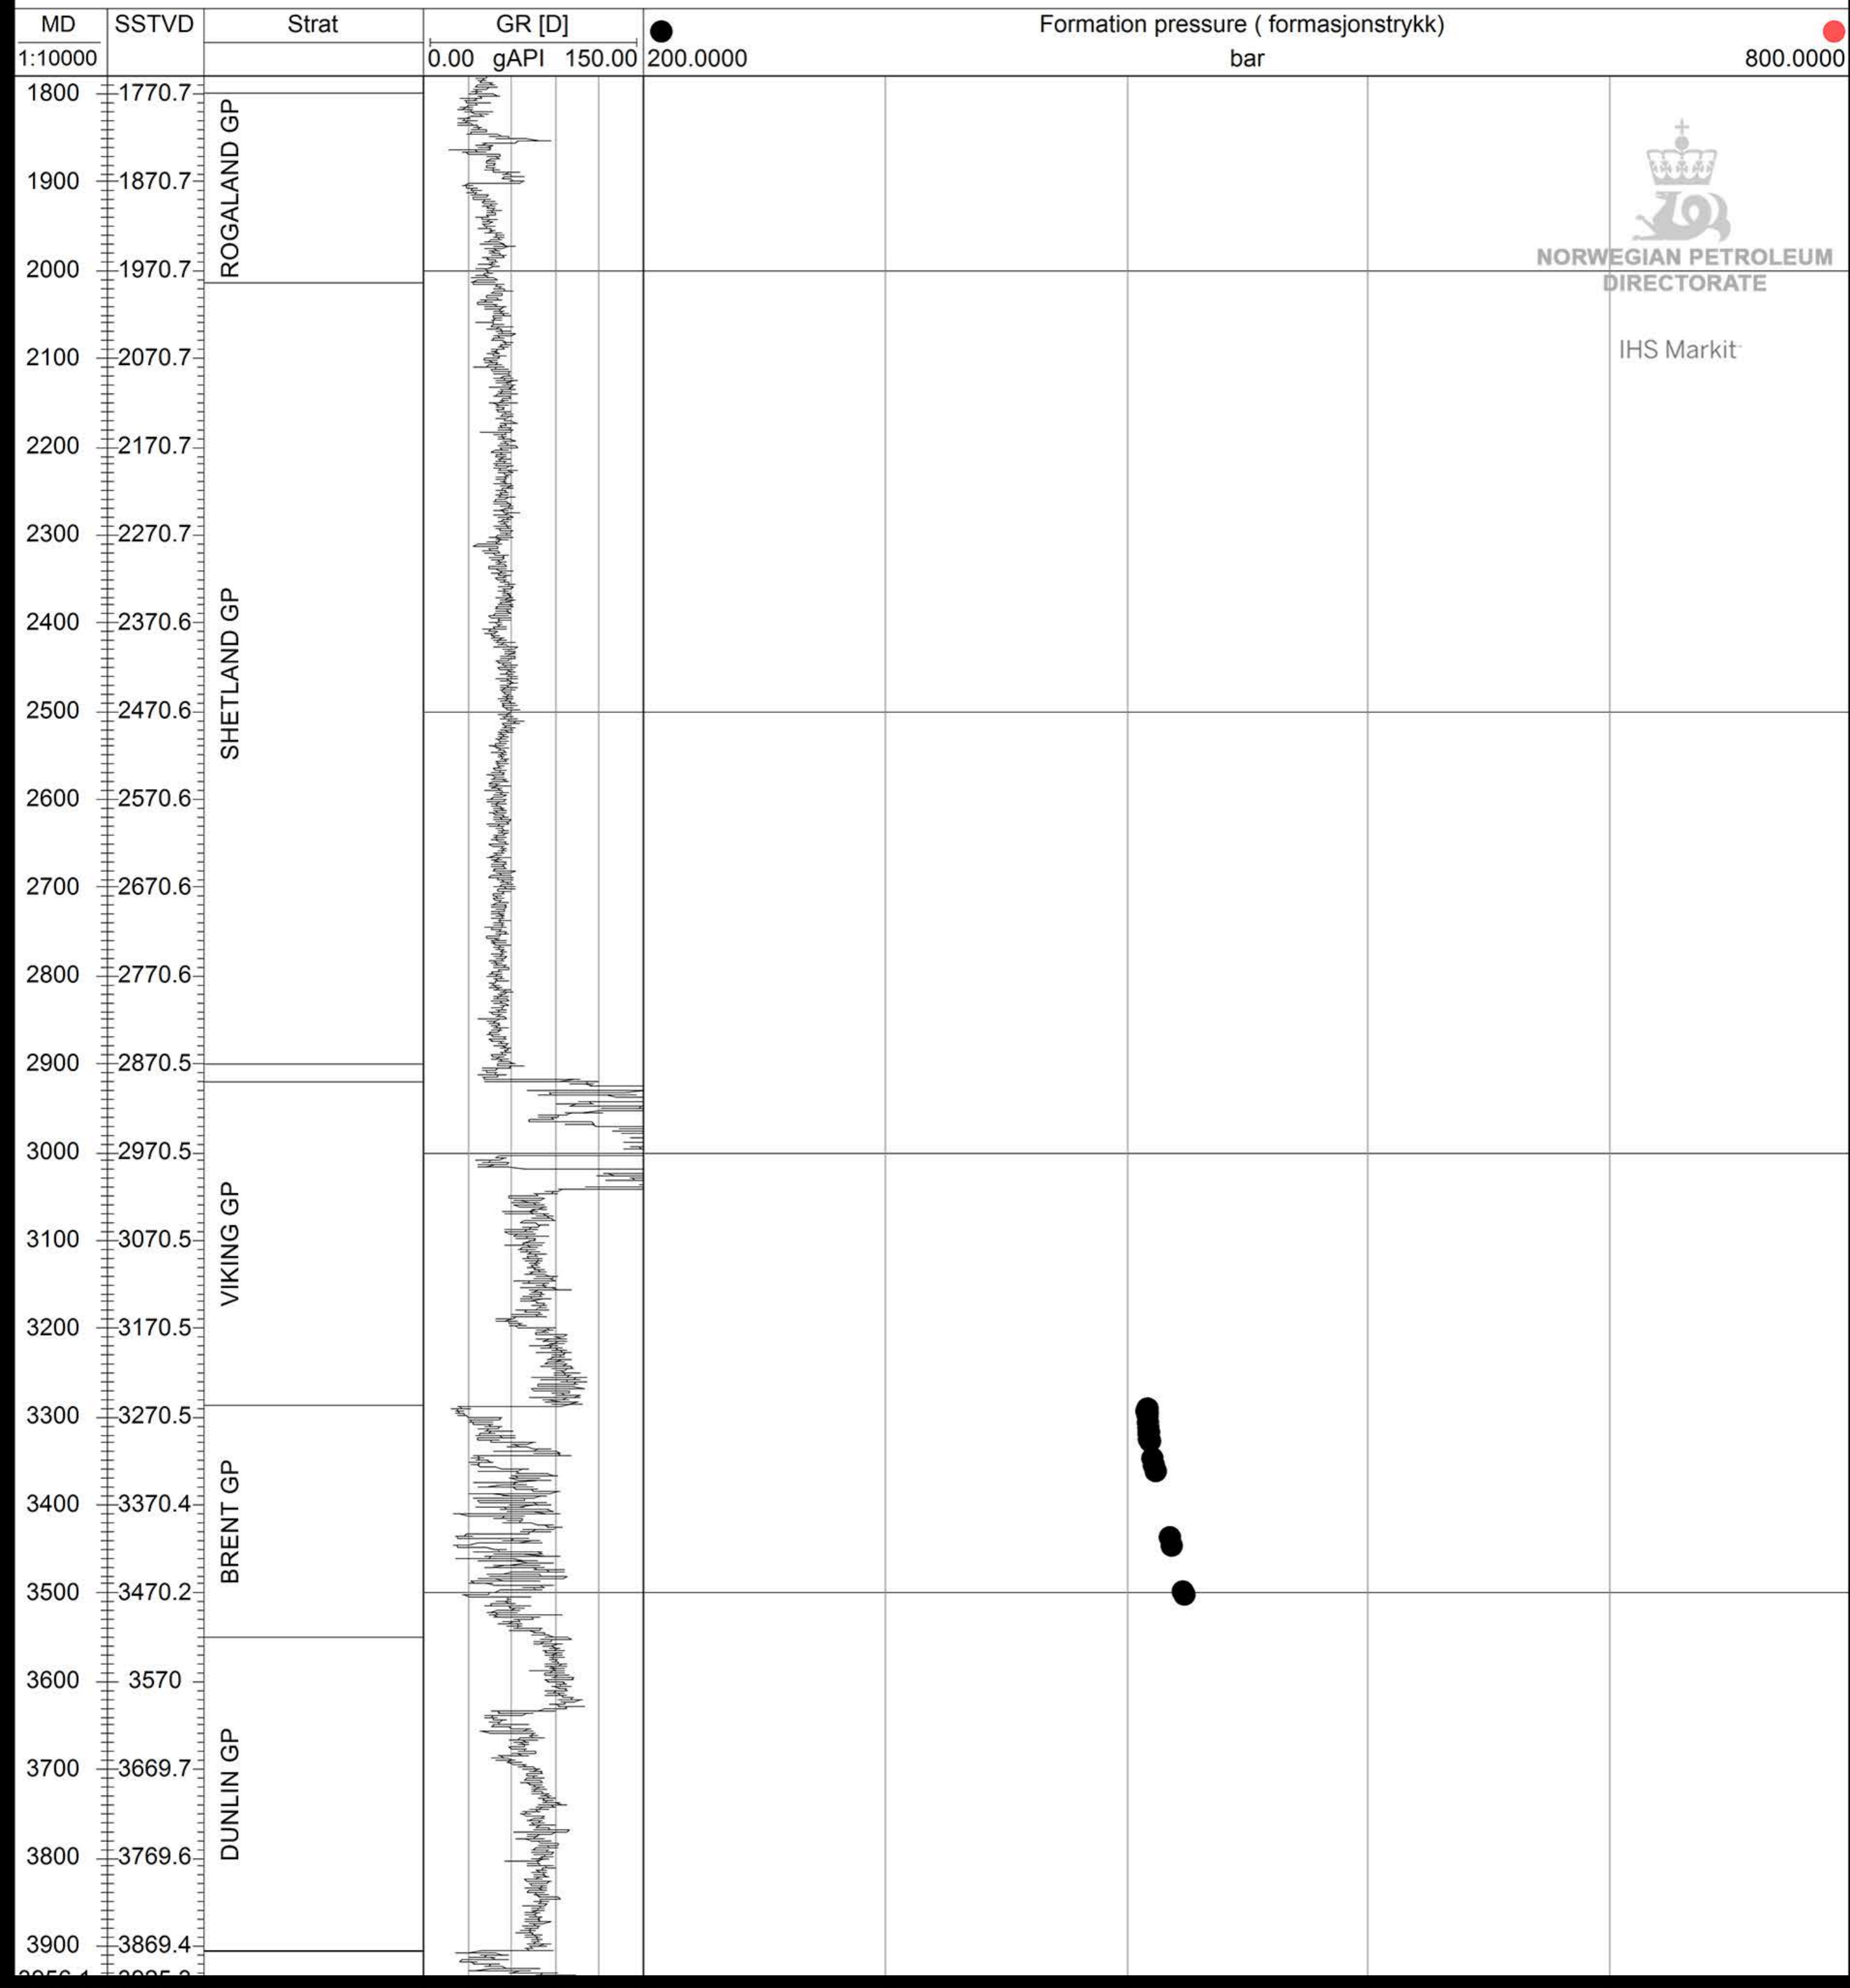

☀ 34/10-21

NORWEGIAN PETROLEUM
DIRECTORATE

IHS Markit