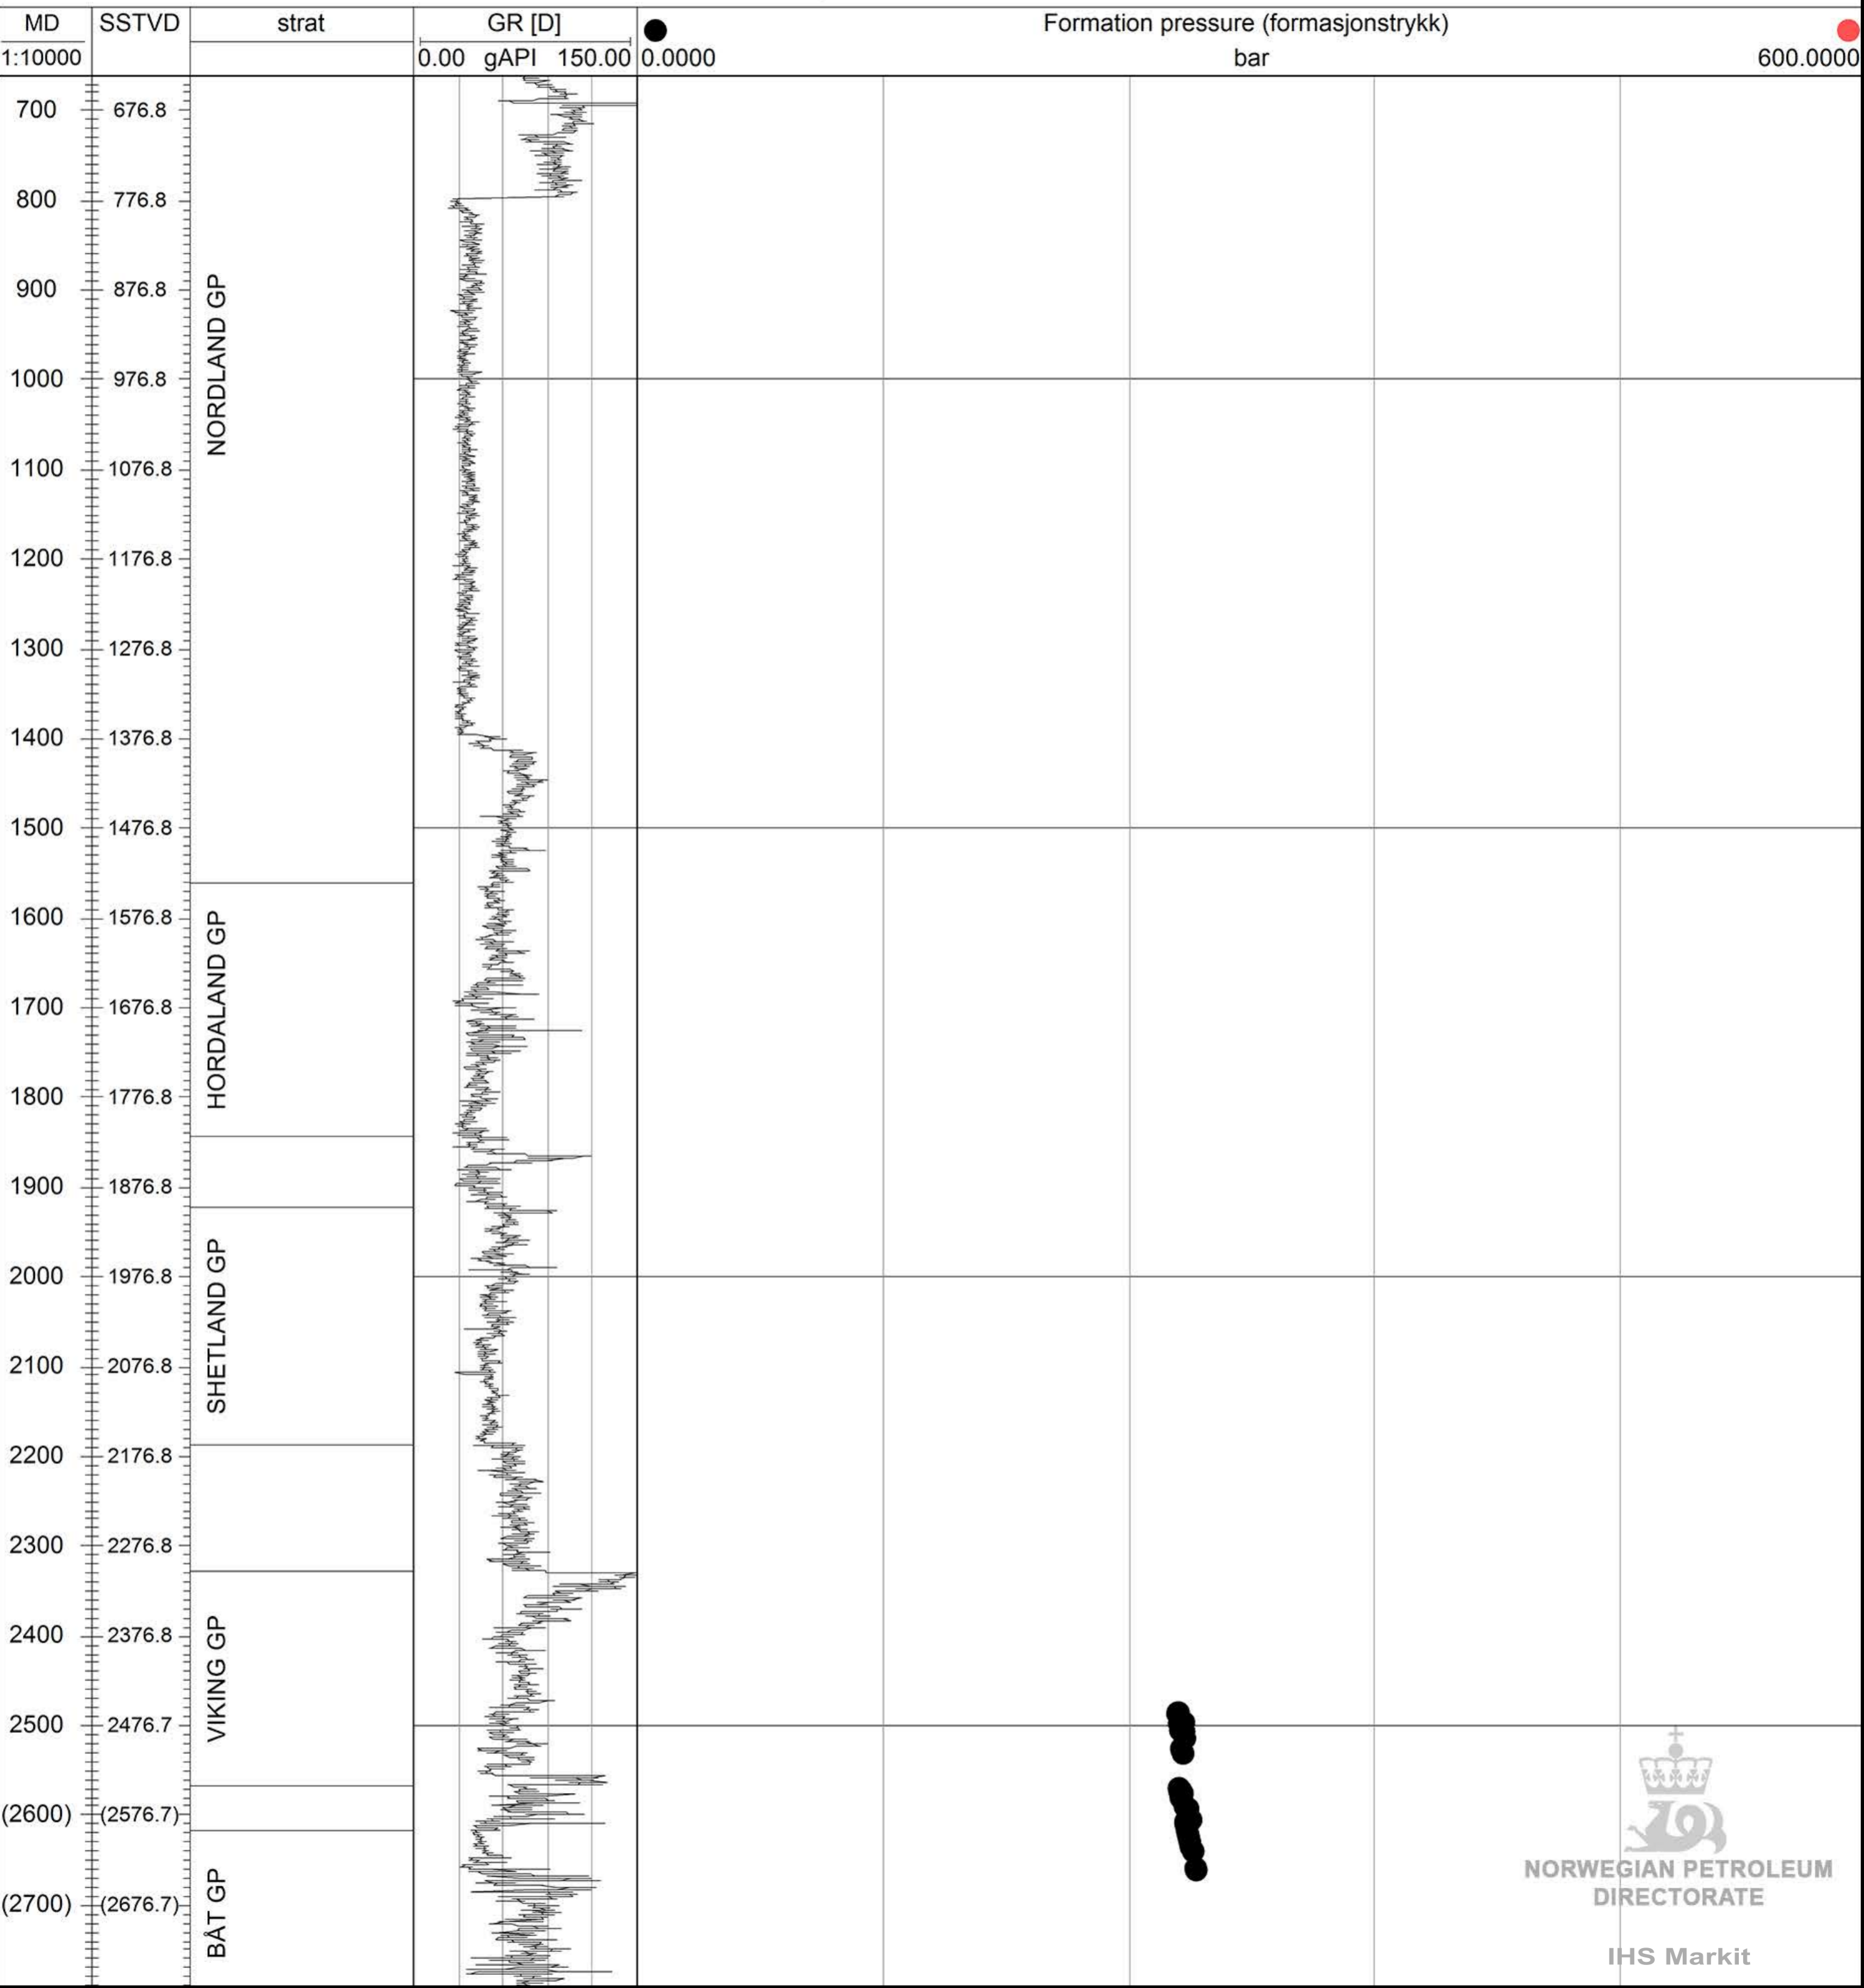

6608/10-4

NORWEGIAN PETROLEUM
DIRECTORATE

IHS Markit