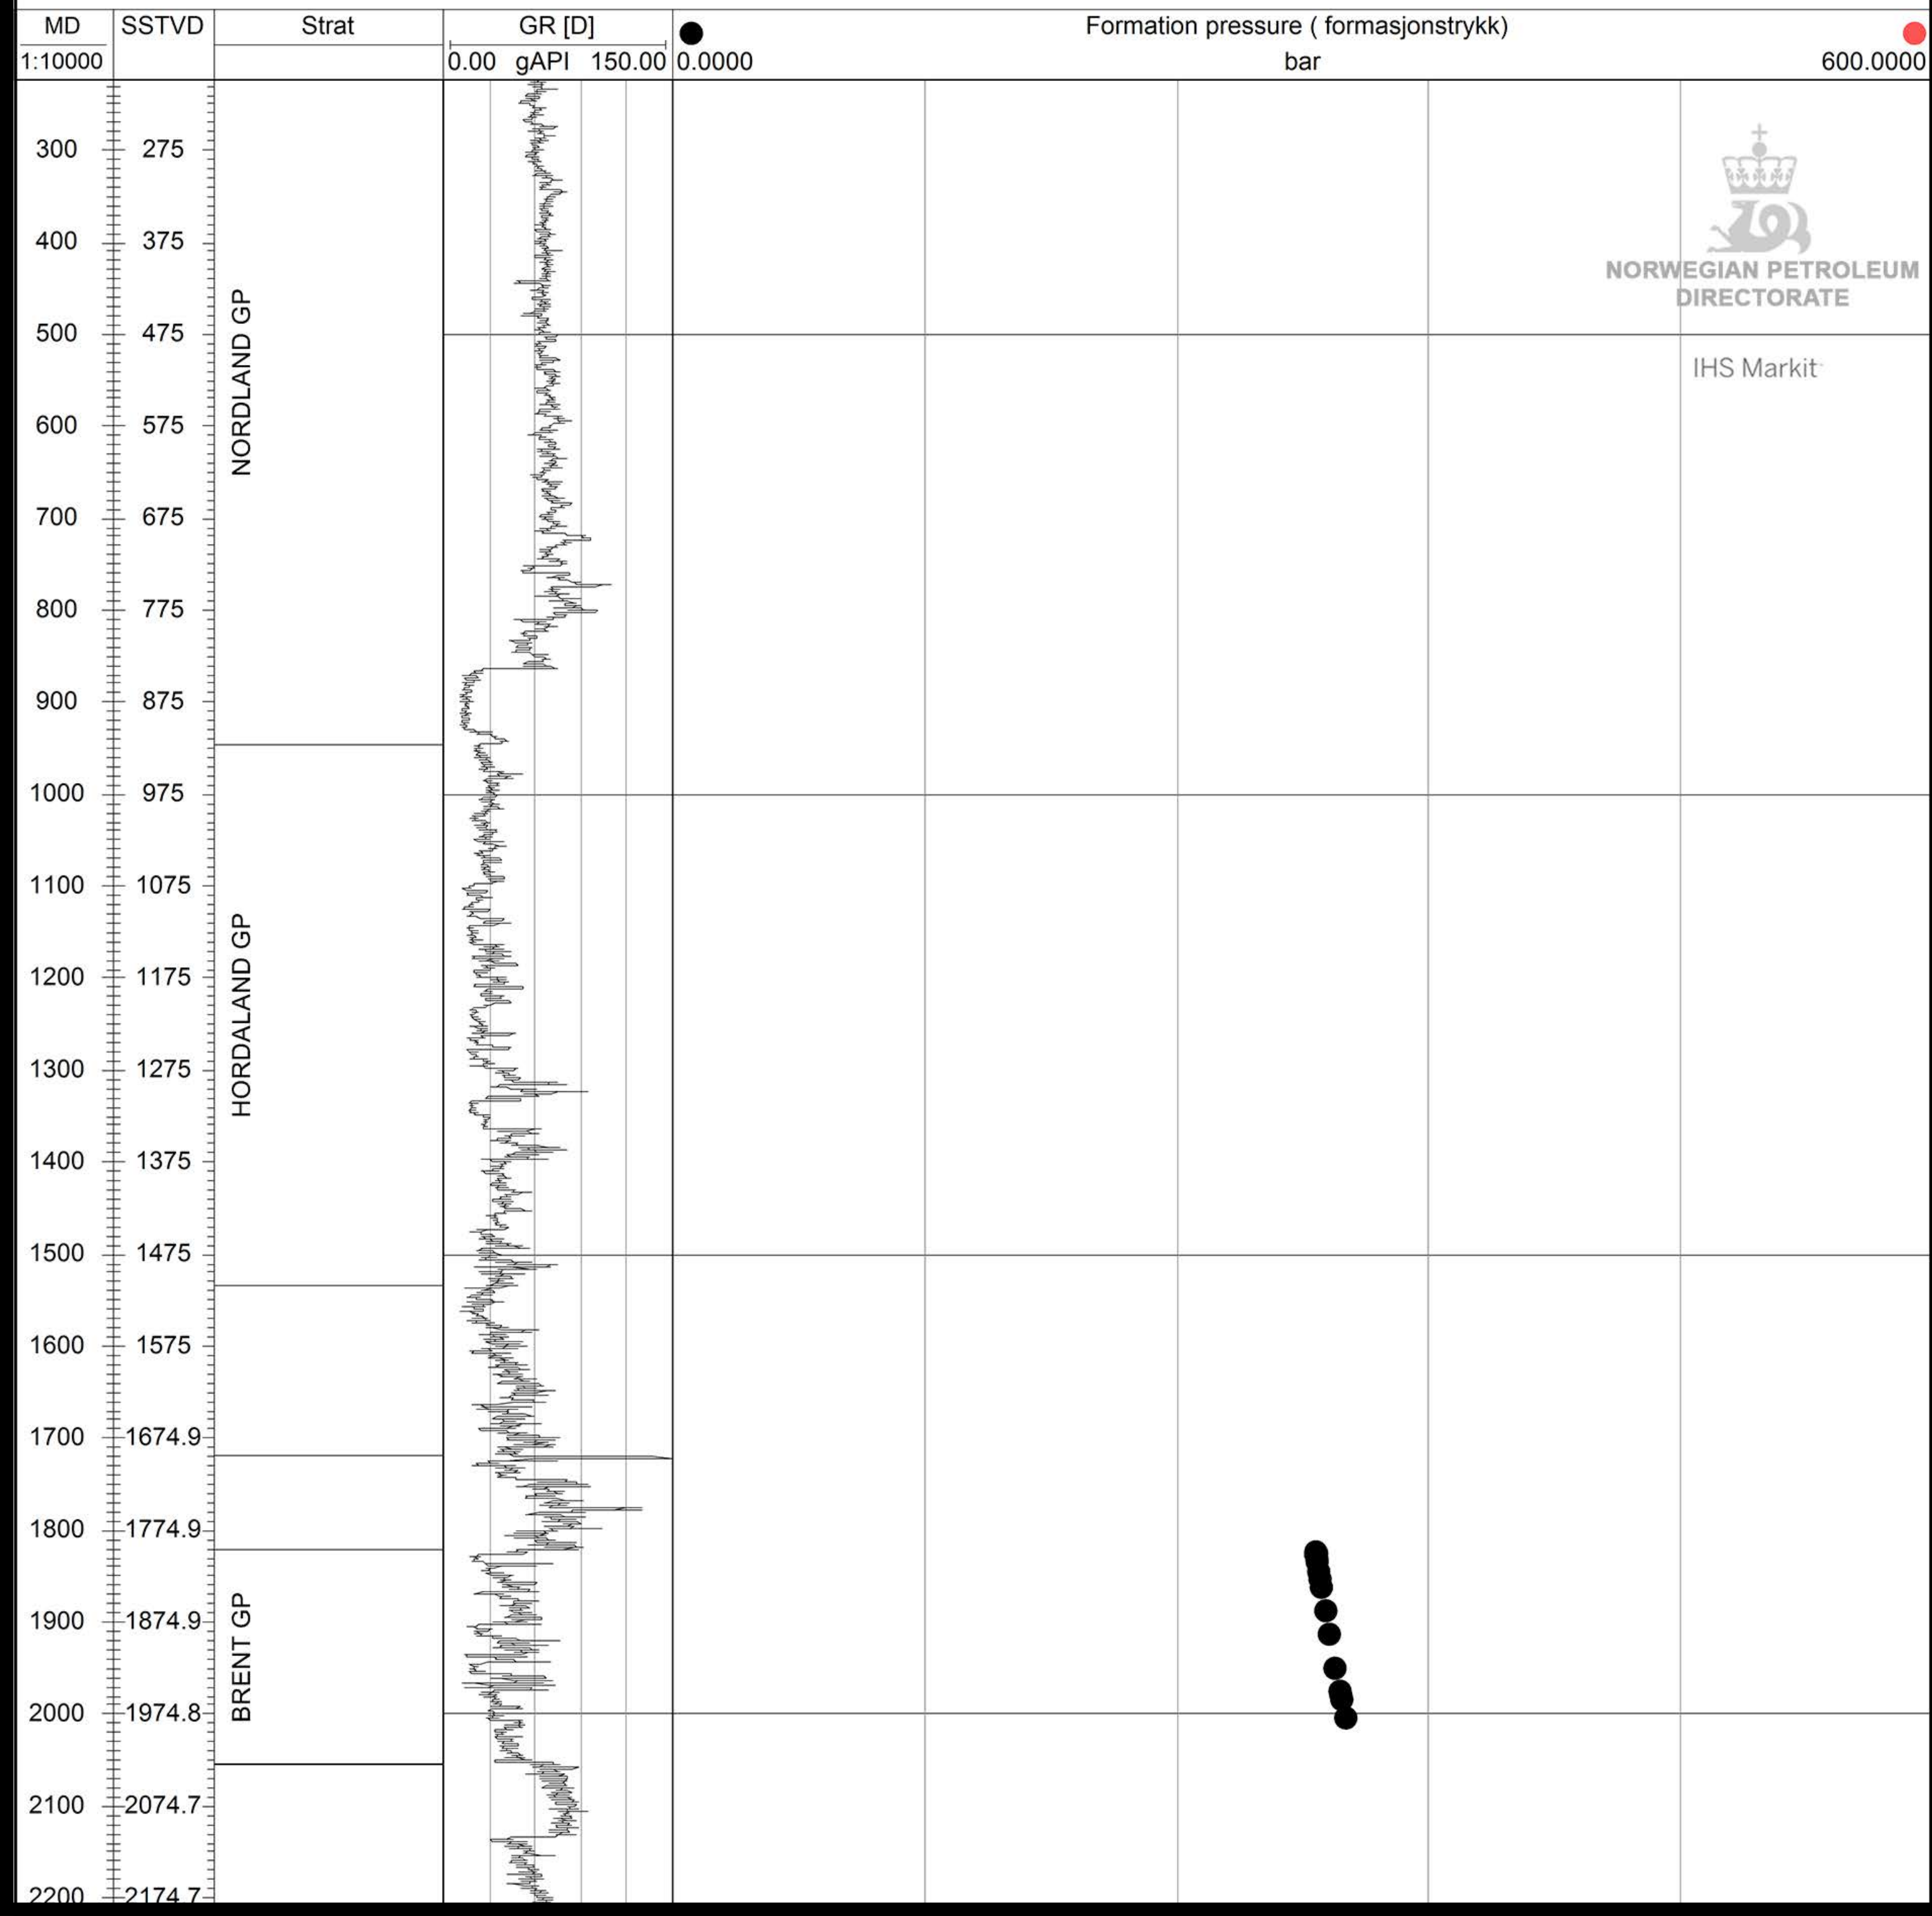

● 34/10-8

NORWEGIAN PETROLEUM
DIRECTORATE

IHS Markit