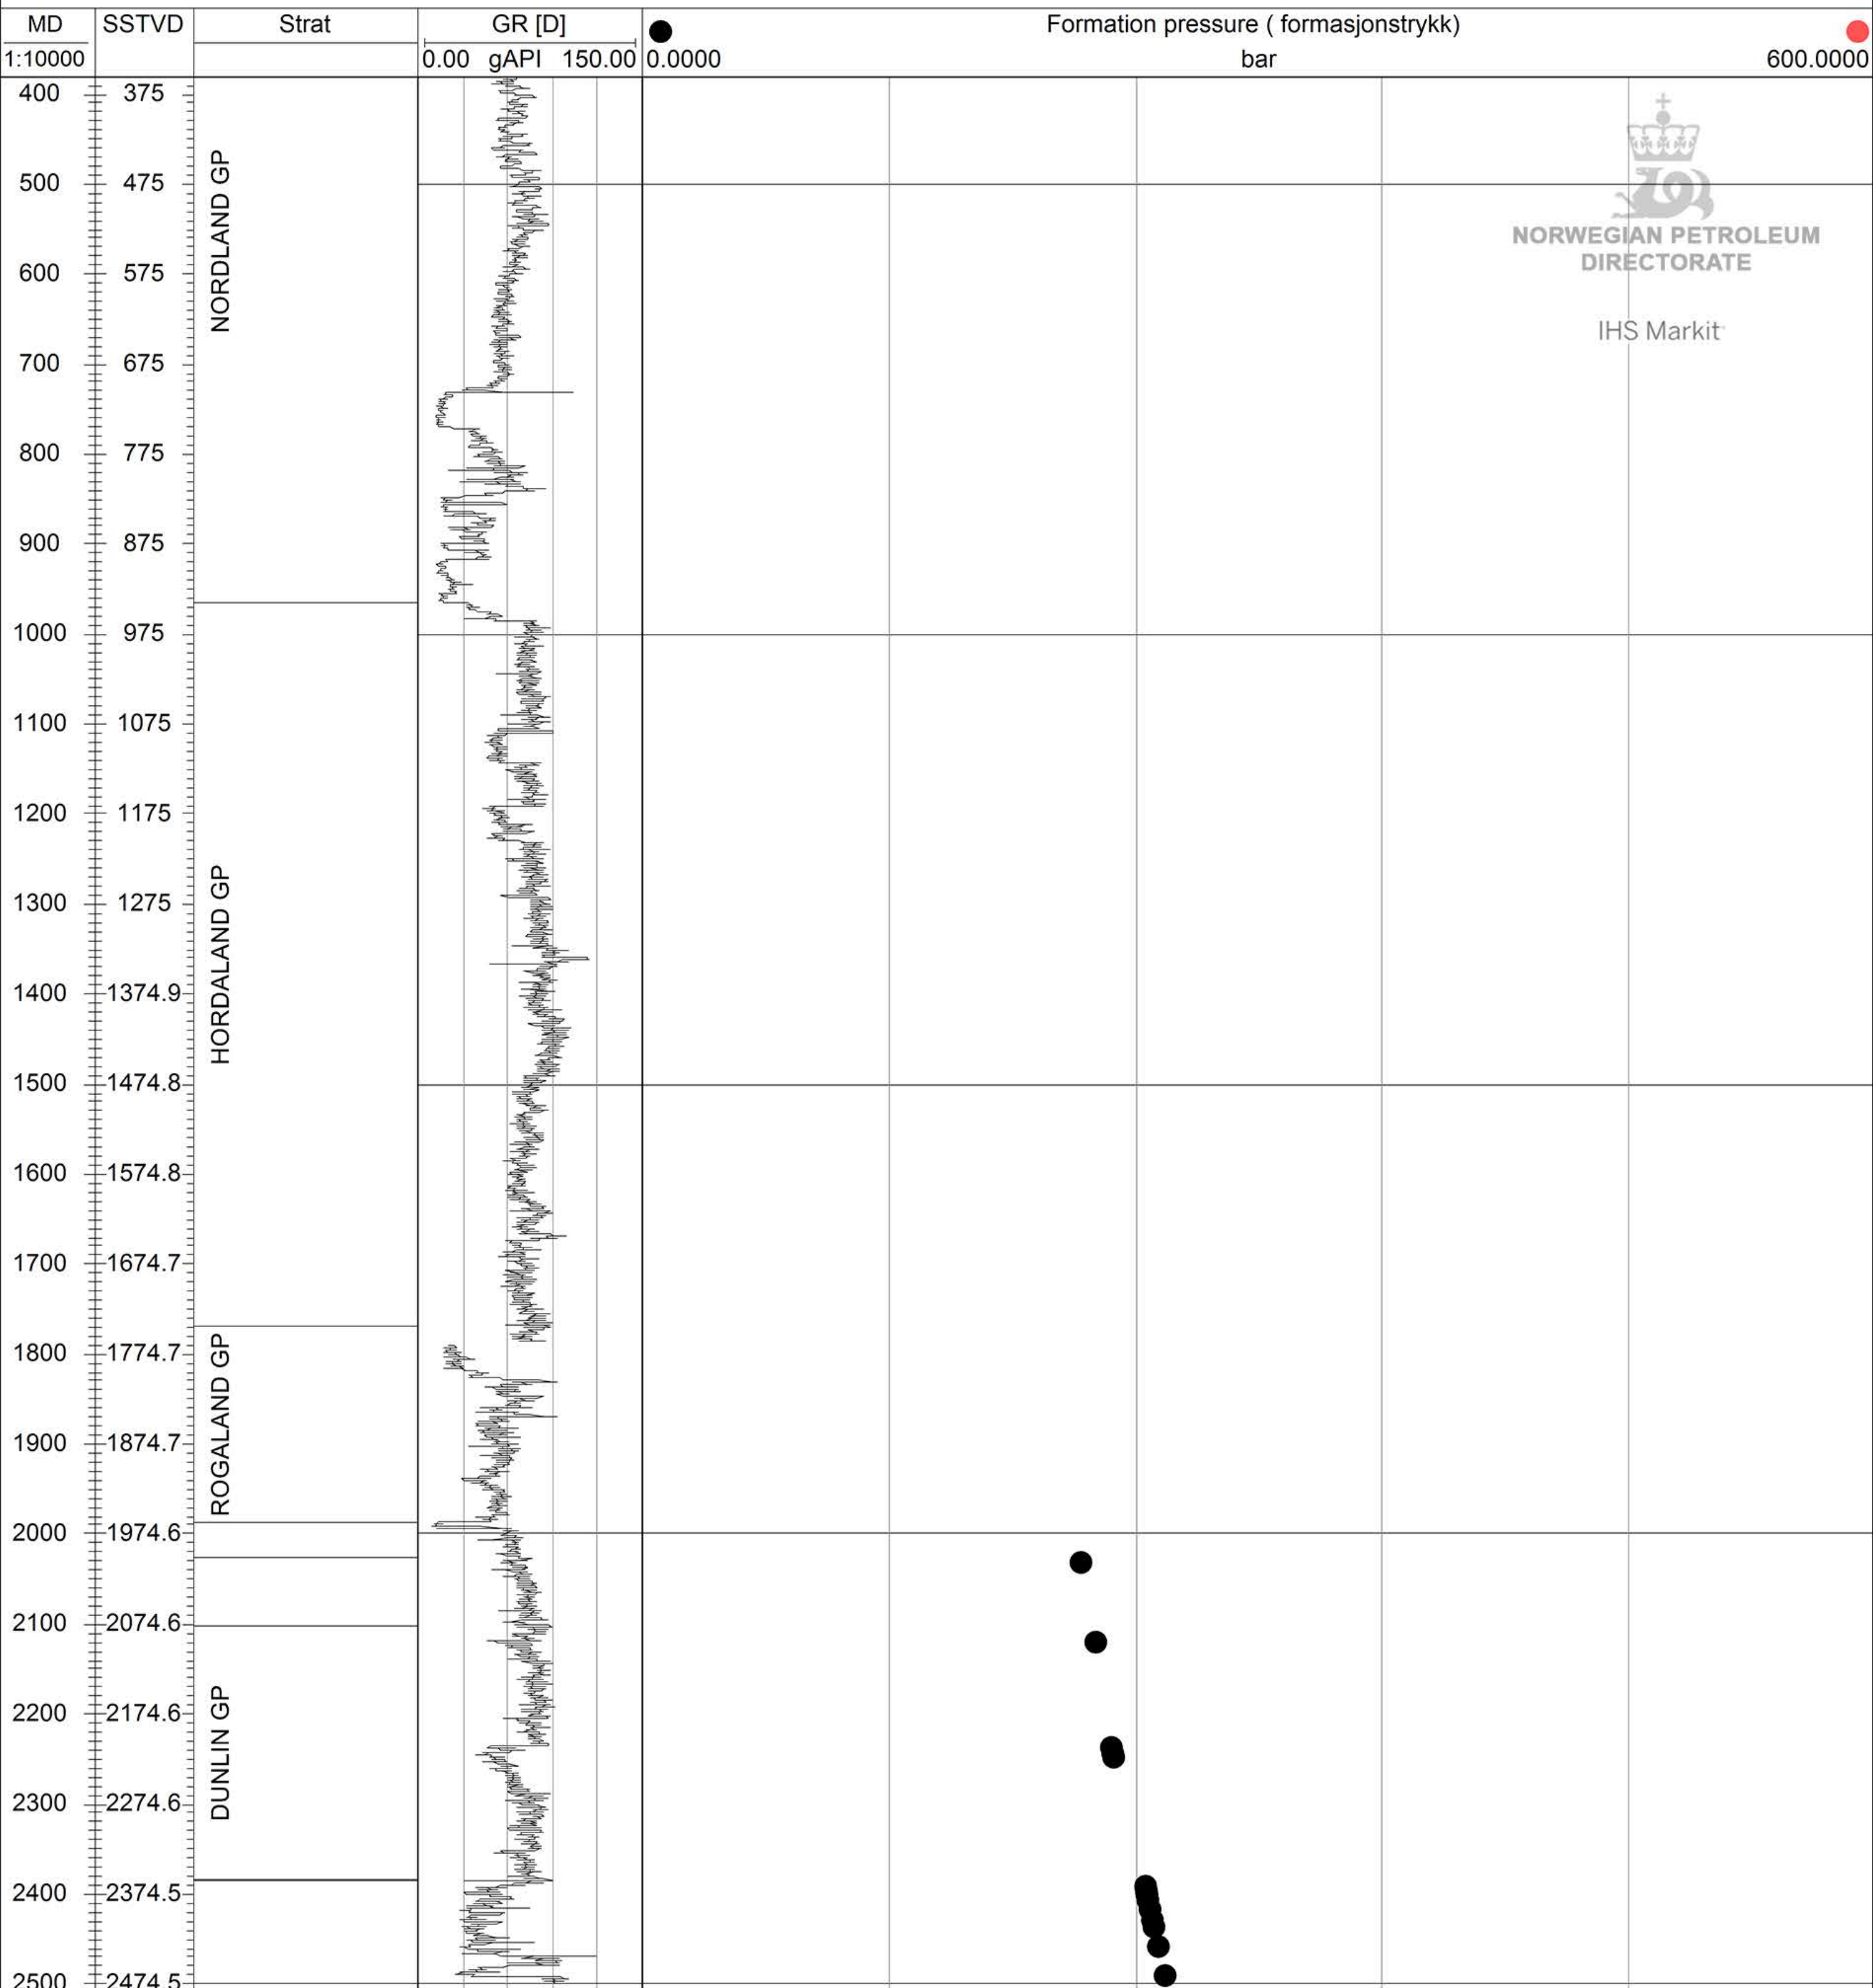

31/4-7

NORWEGIAN PETROLEUM
DIRECTORATE

IHS Markit