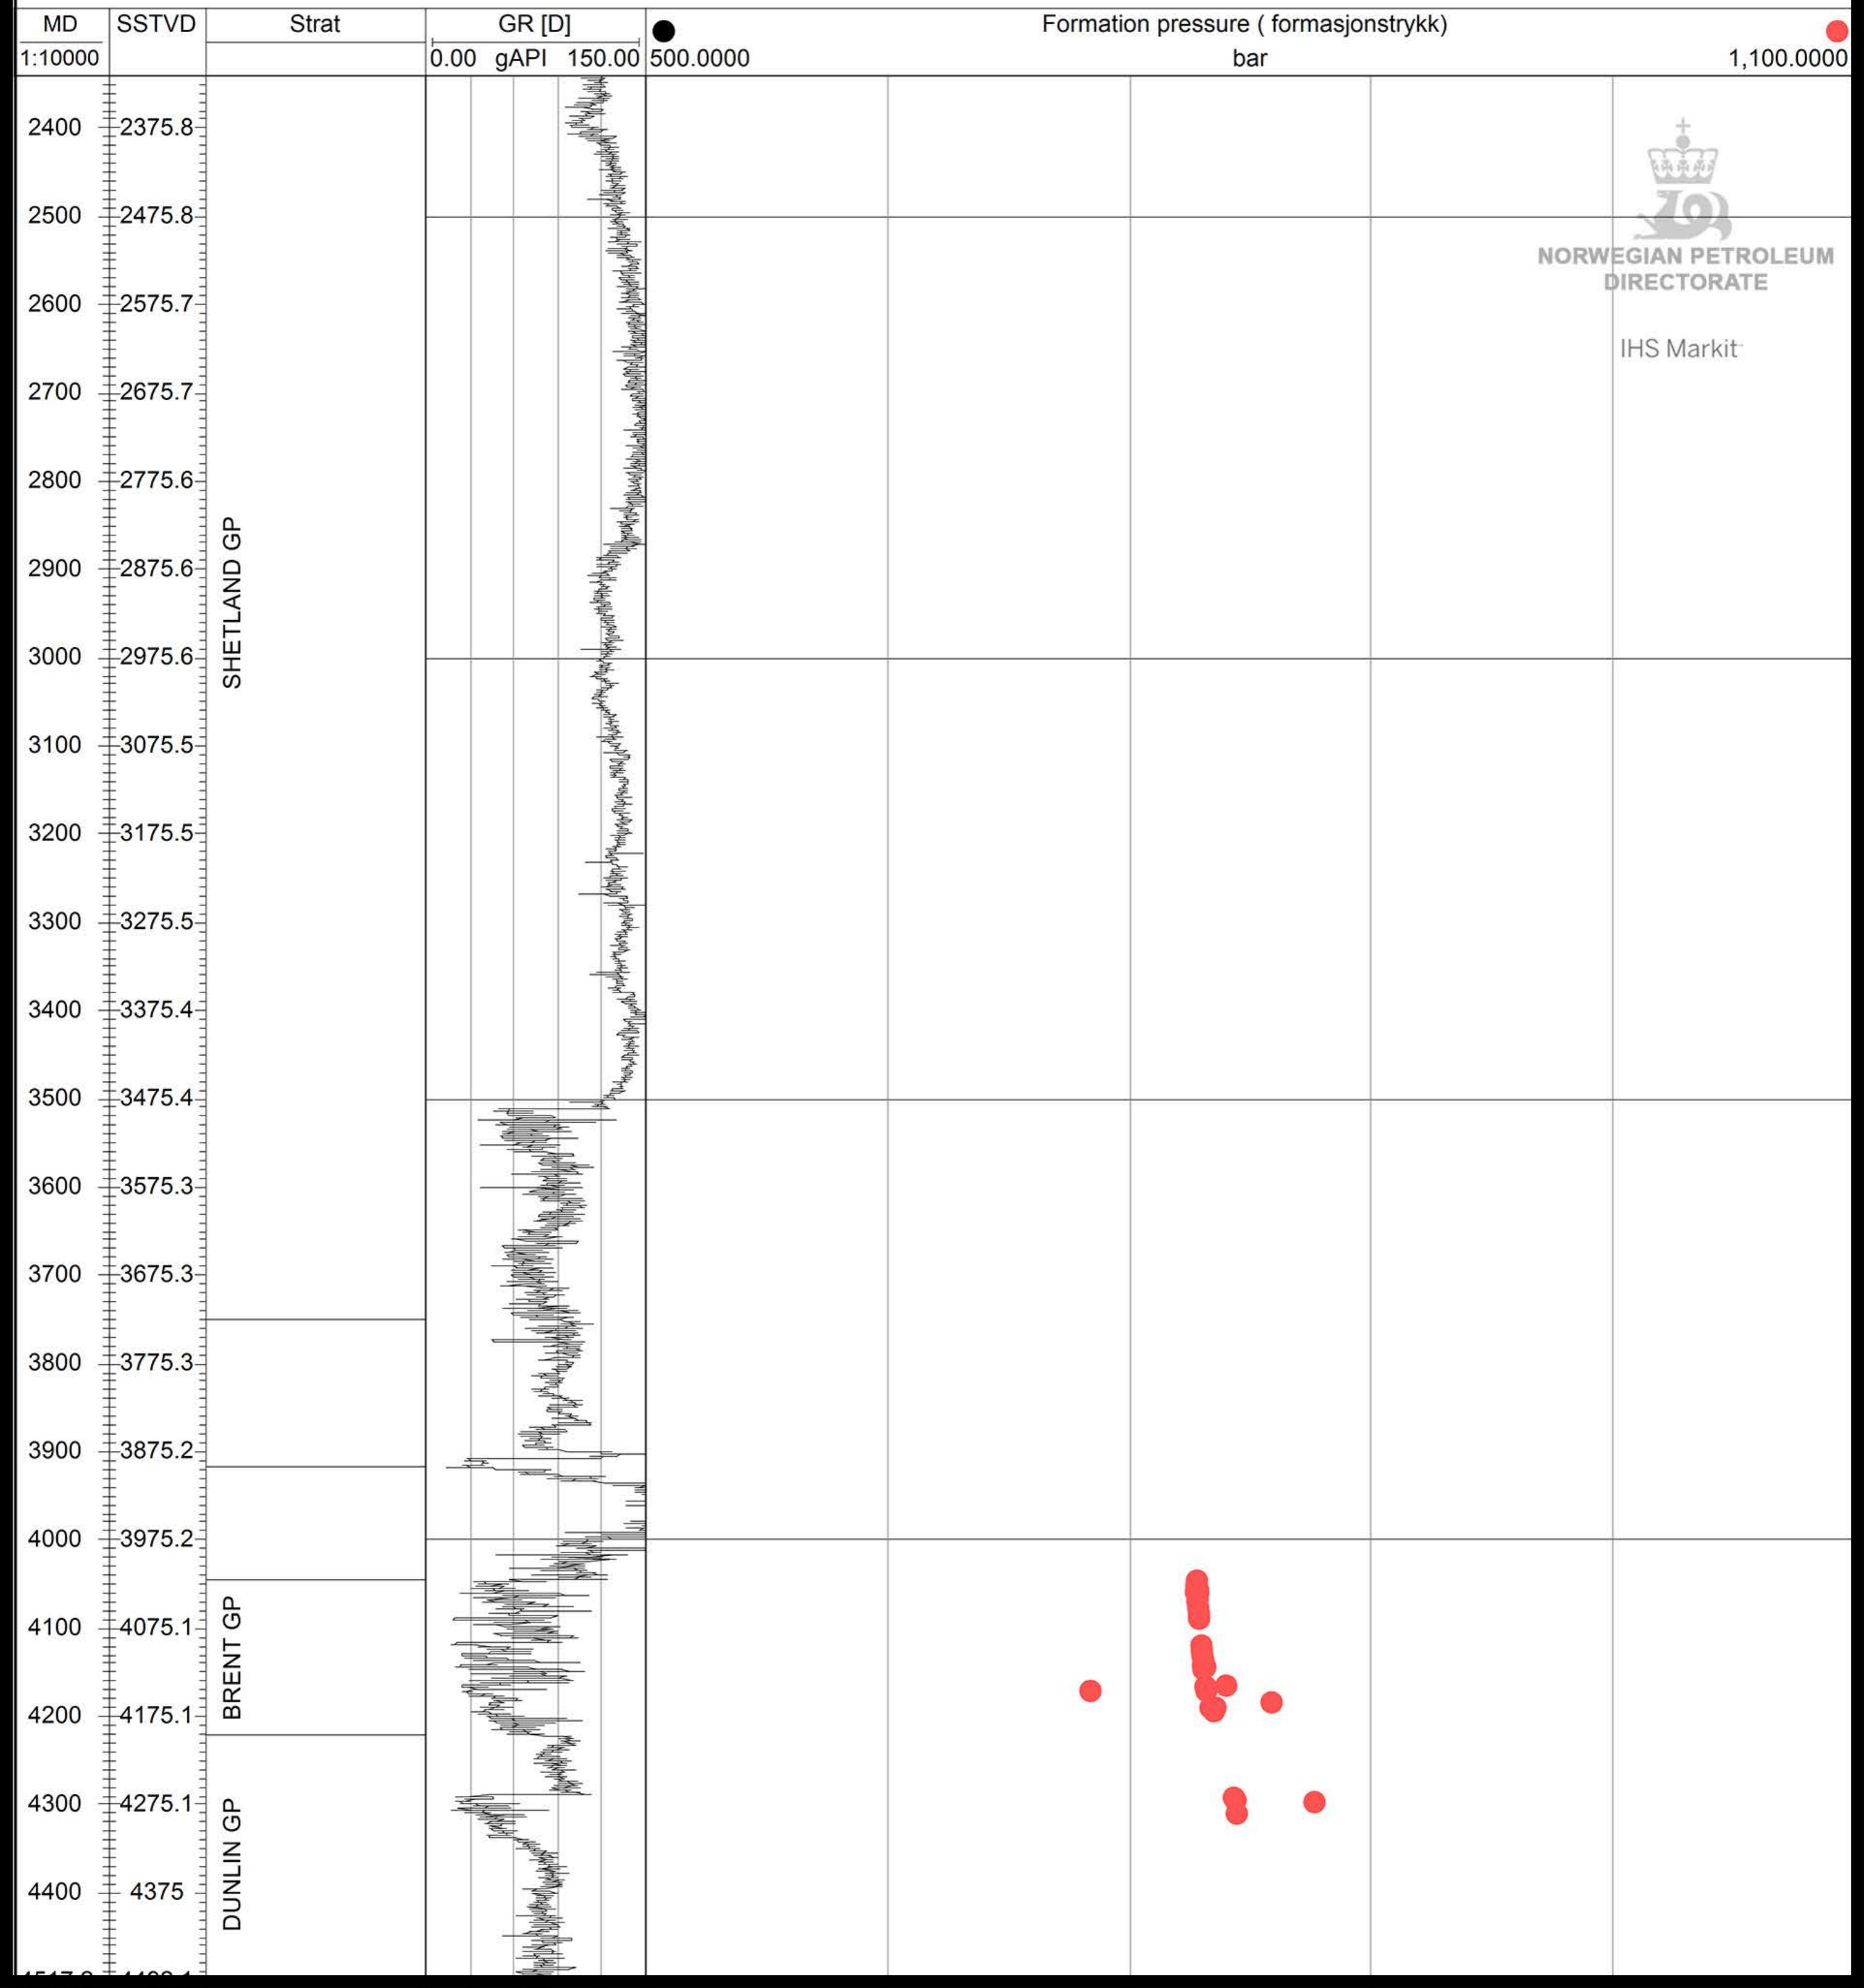

# 34/11-1

NORWEGIAN PETROLEUM  
DIRECTORATE

IHS Markit