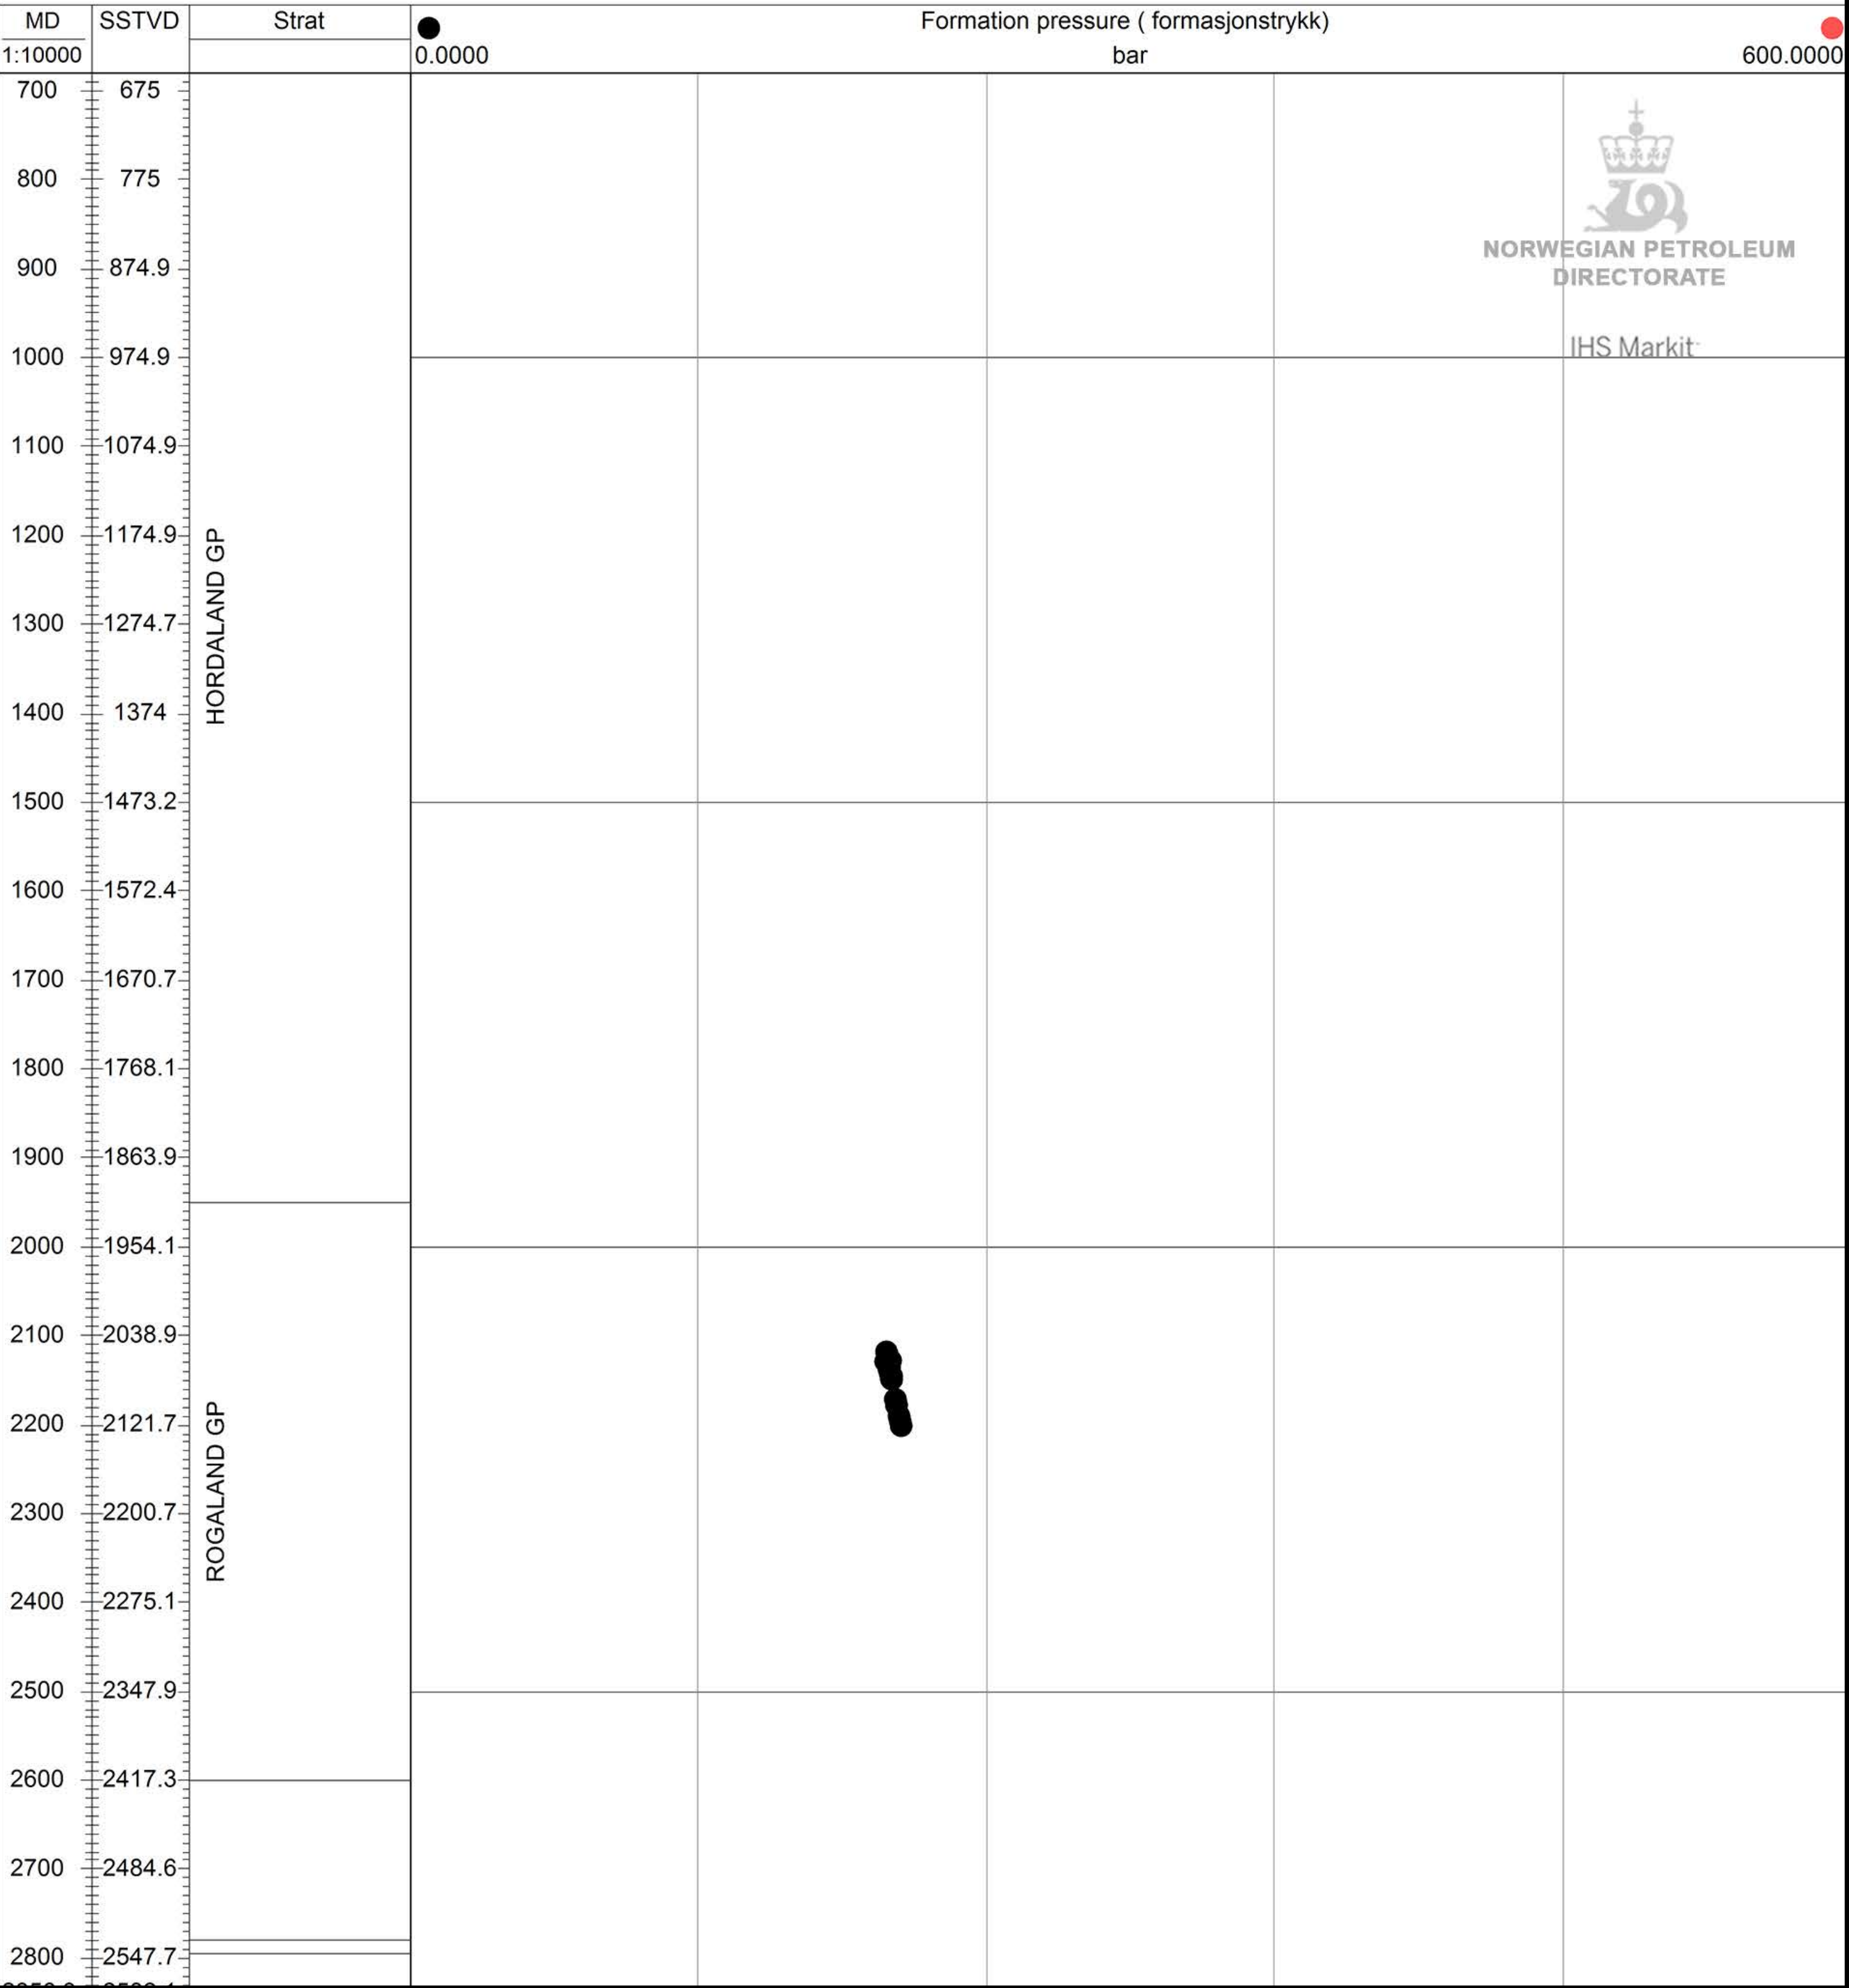

● 25/8-5 S

NORWEGIAN PETROLEUM
DIRECTORATE

IHS Markit