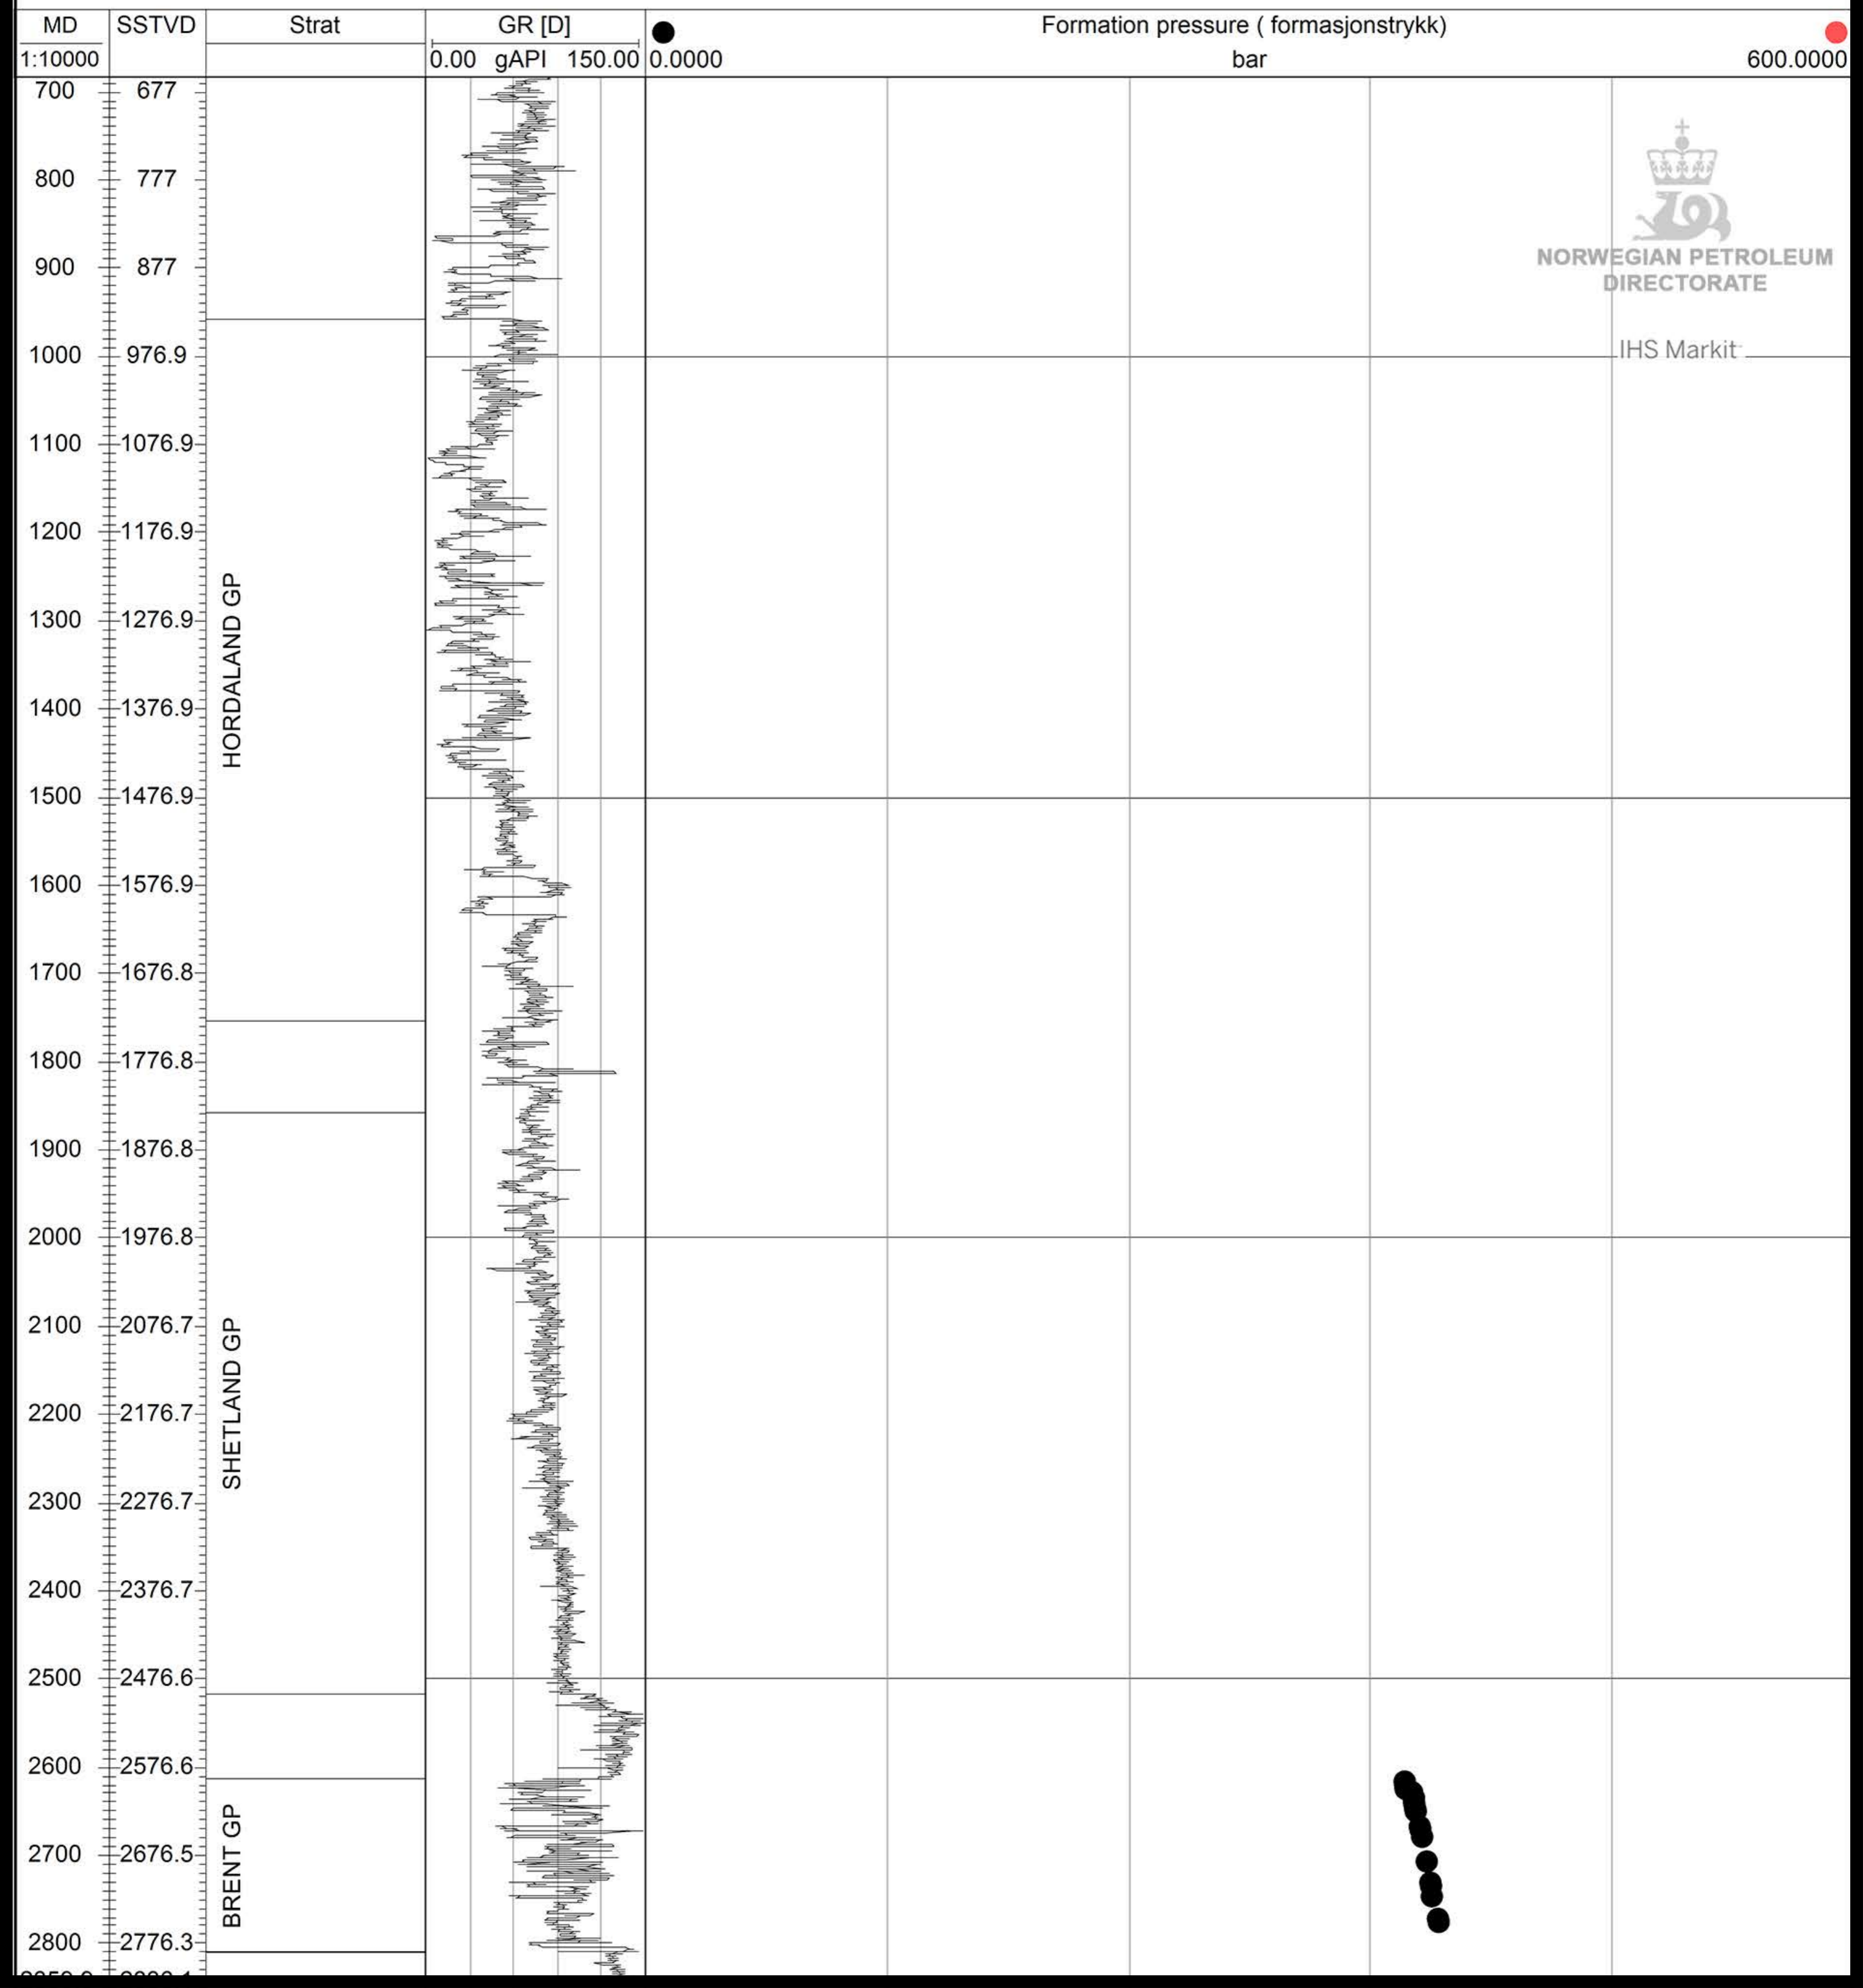

● 34/10-37

NORWEGIAN PETROLEUM
DIRECTORATE

IHS Markit