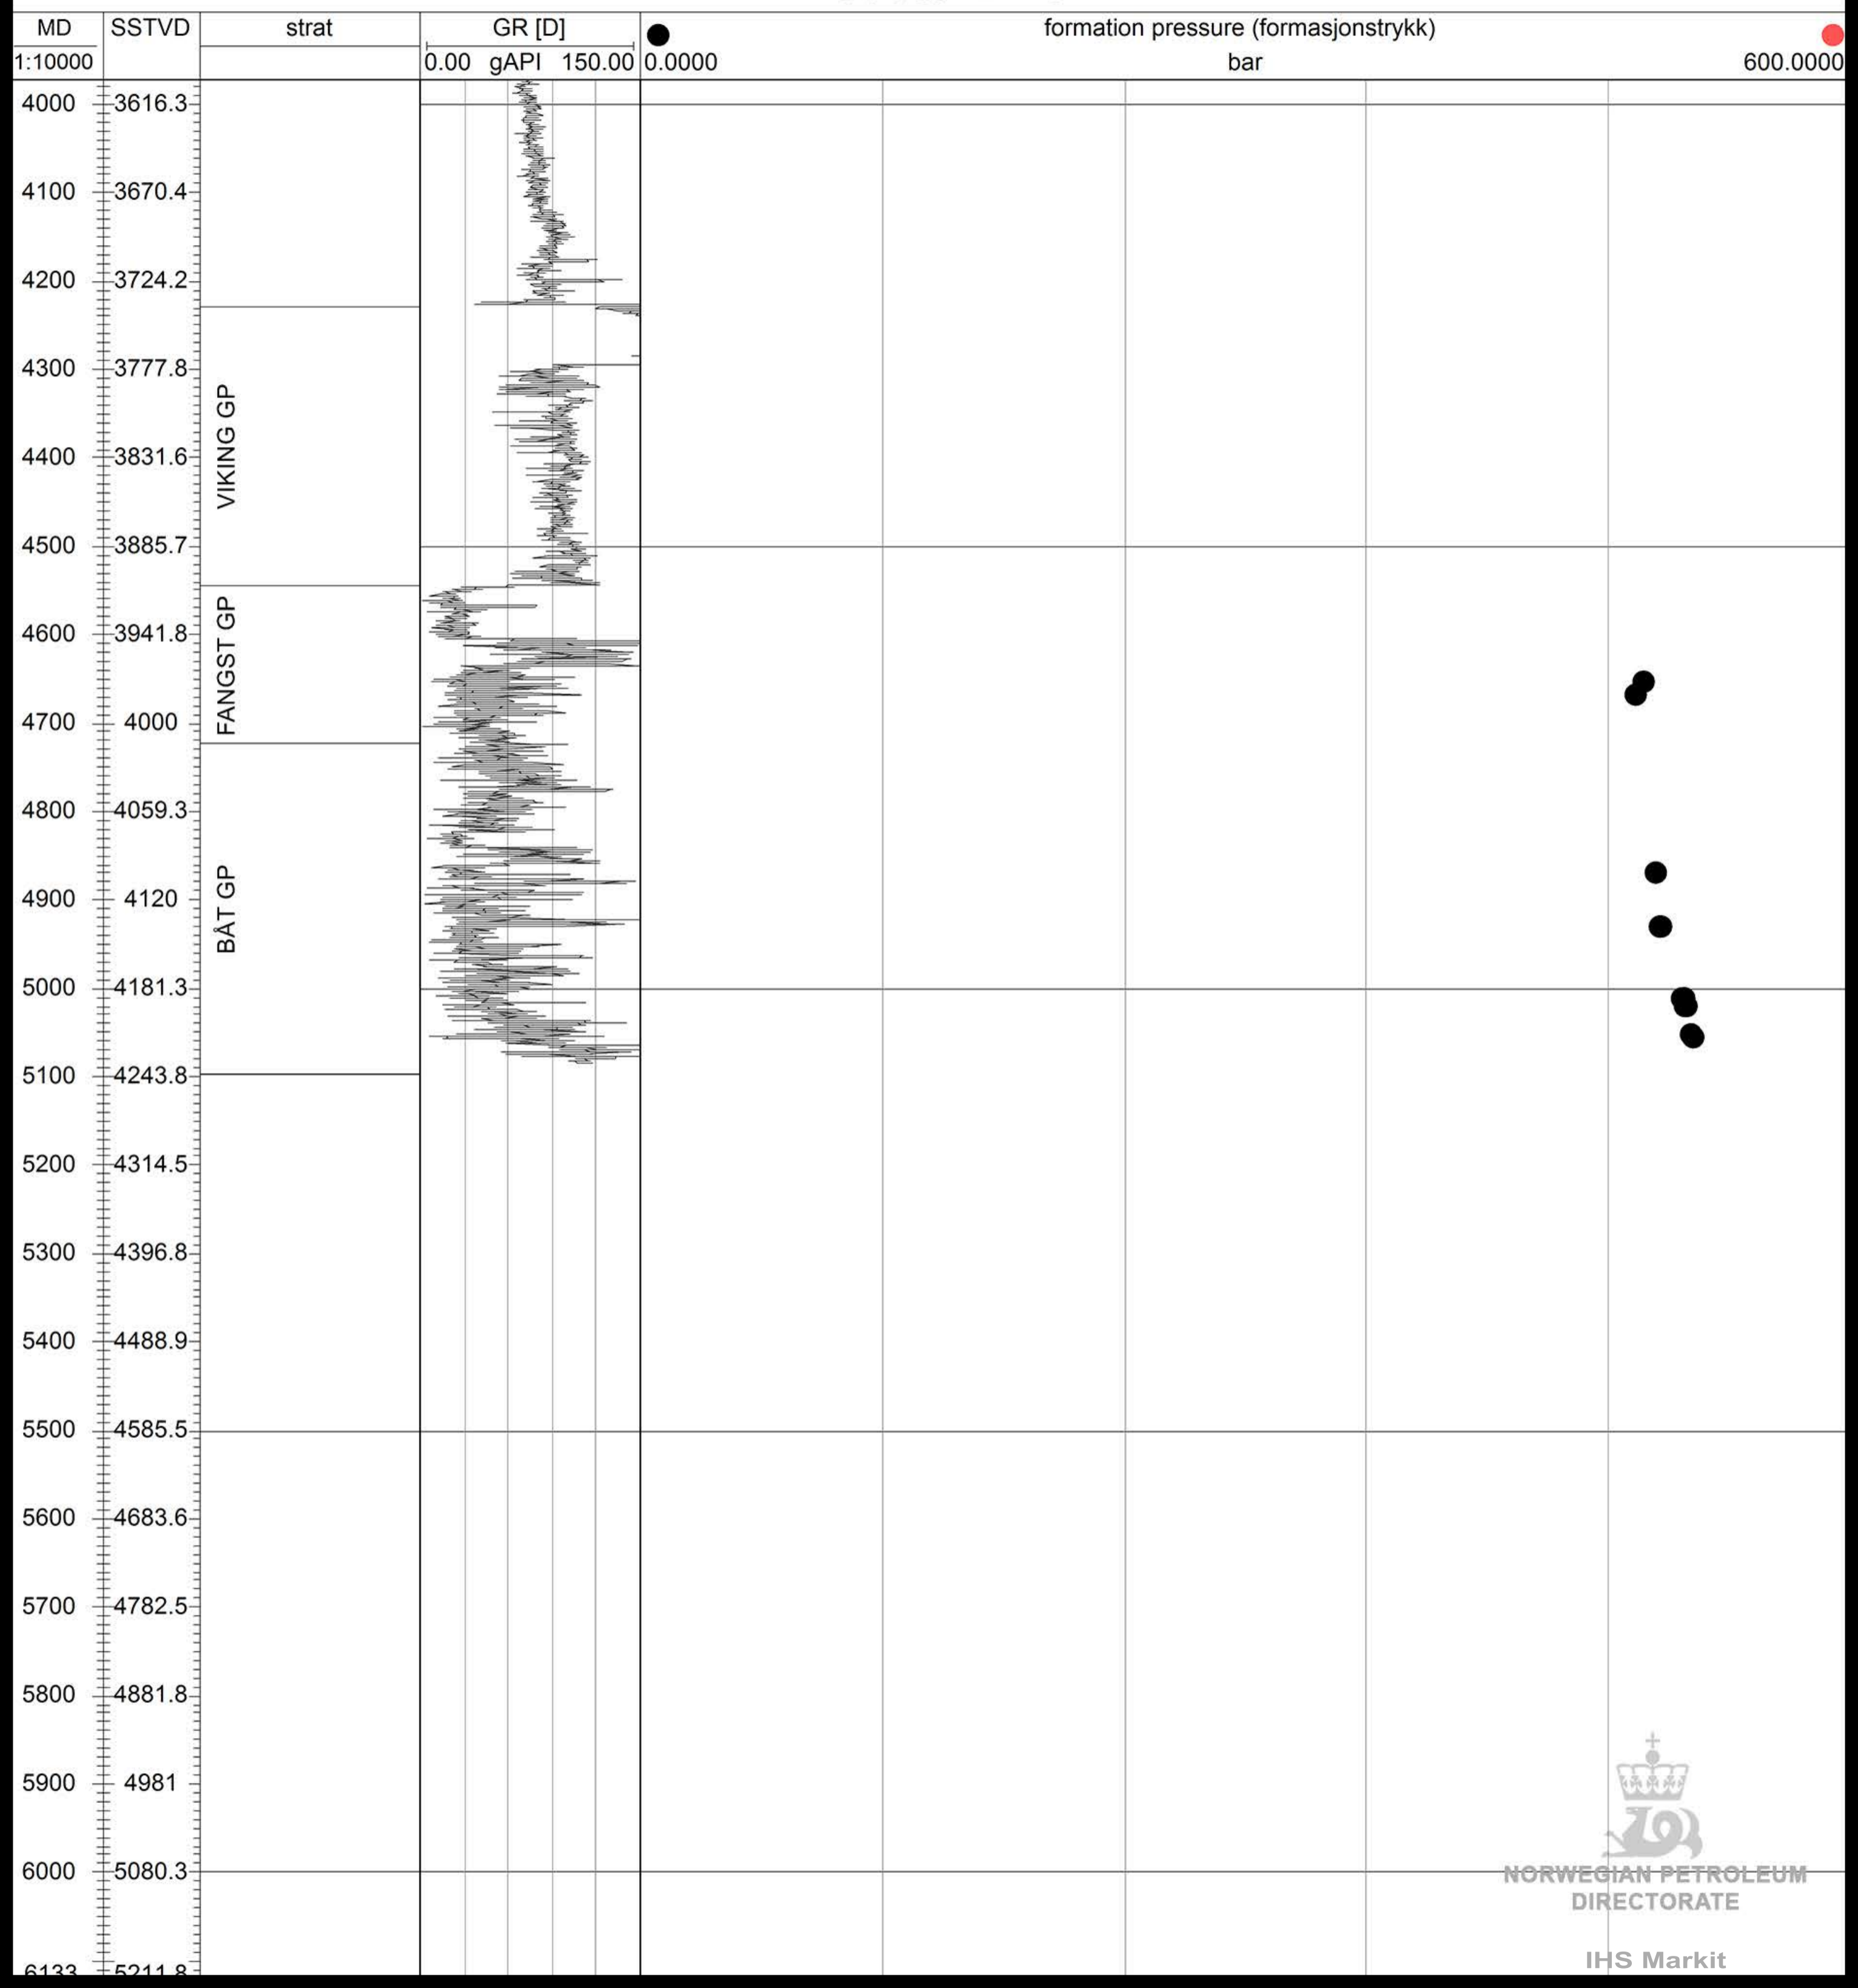

6506/12-10

NORWEGIAN PETROLEUM
DIRECTORATE

IHS Markit