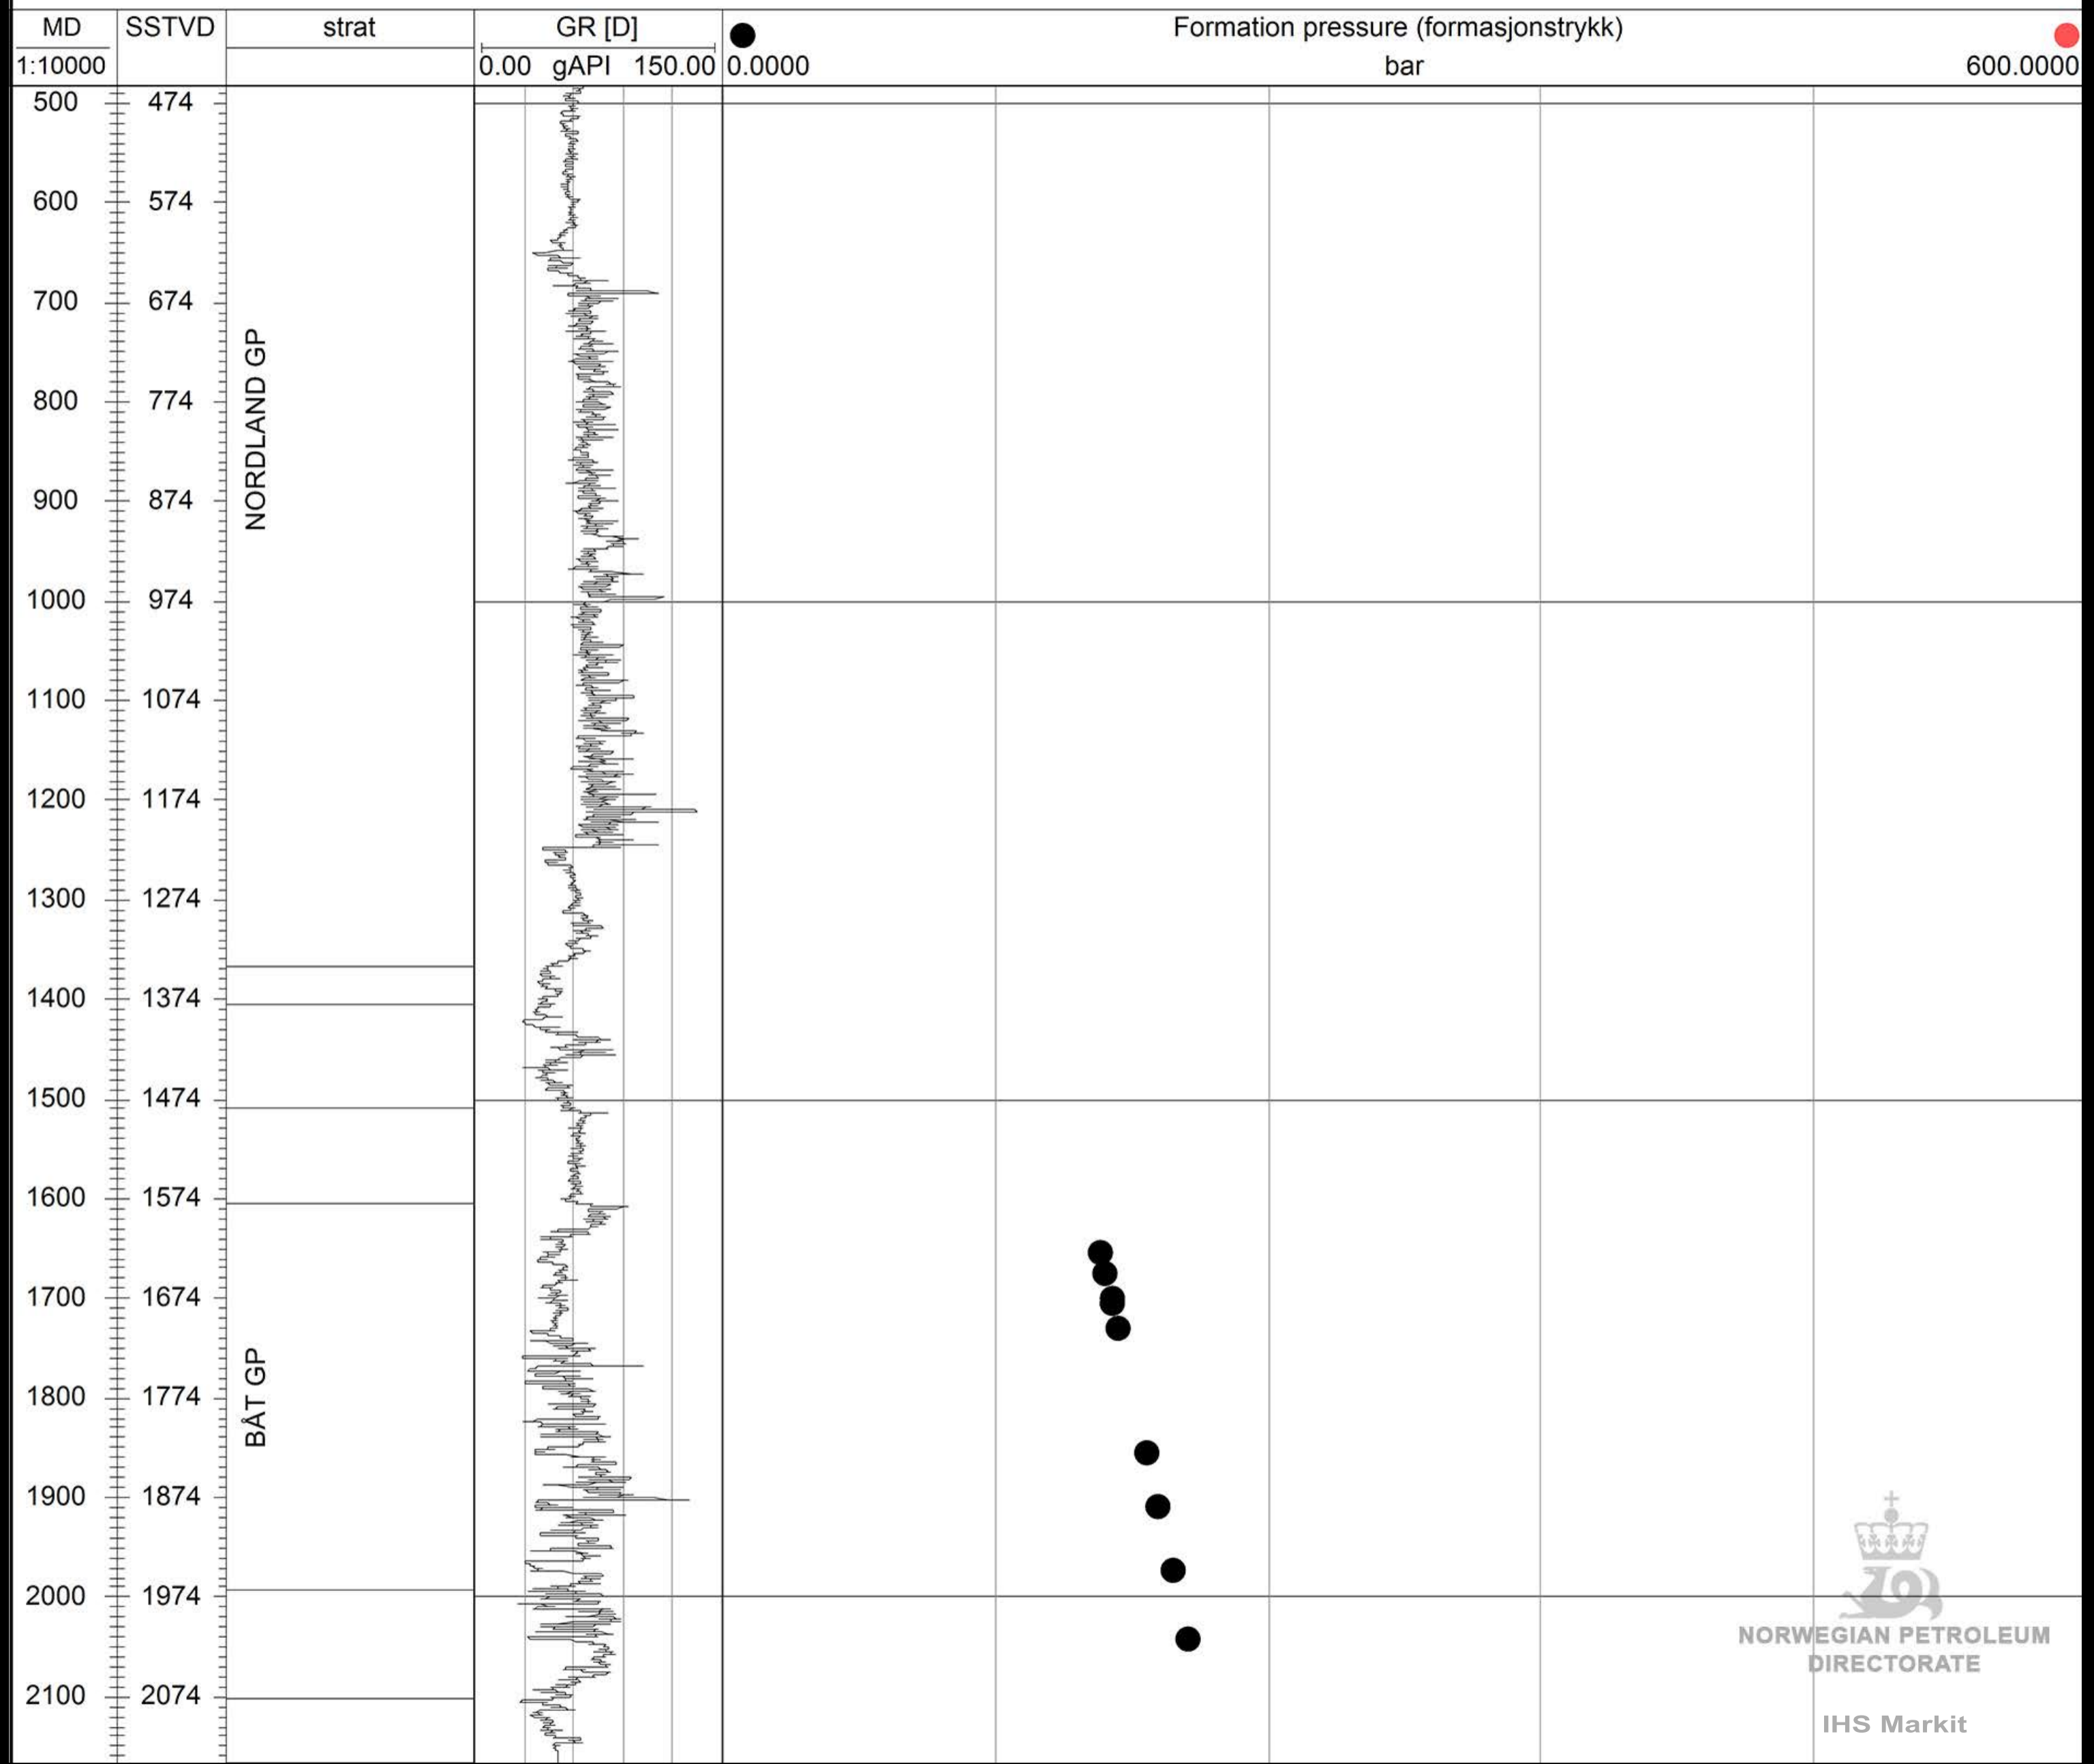

# 6609/10-1

NORWEGIAN PETROLEUM  
DIRECTORATE

IHS Markit