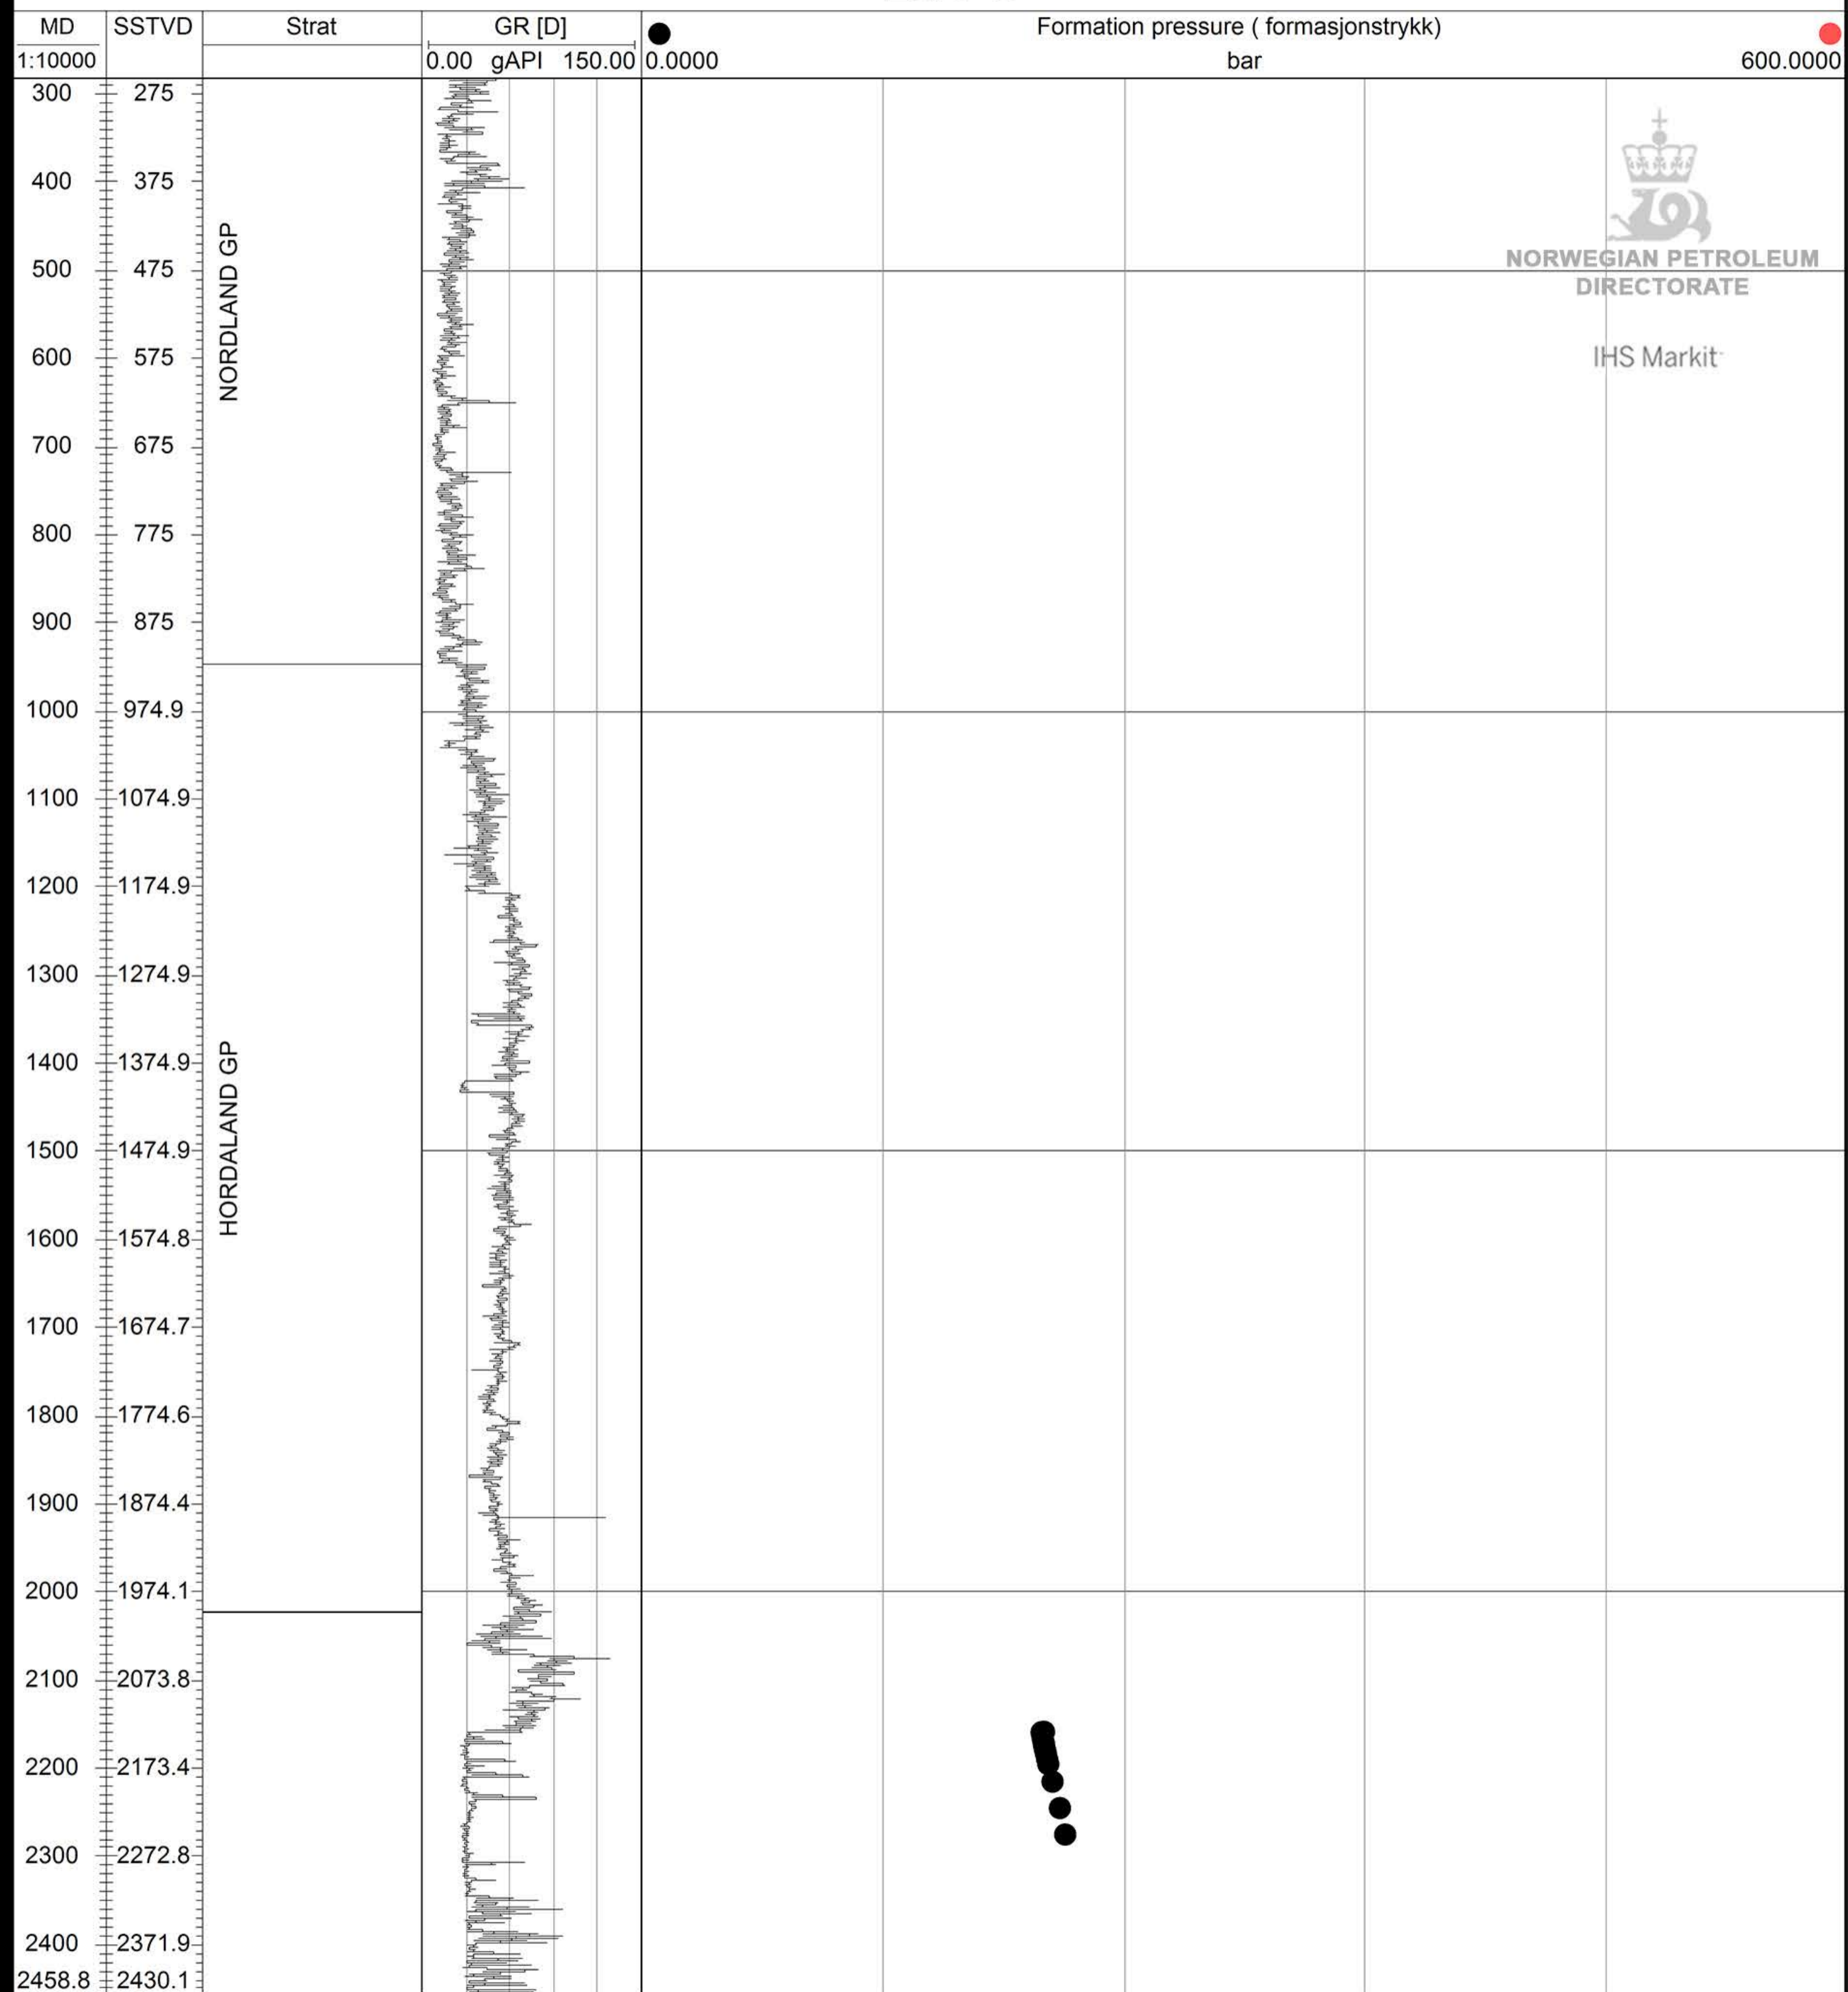

● 25/5-5

NORWEGIAN PETROLEUM
DIRECTORATE

IHS Markit