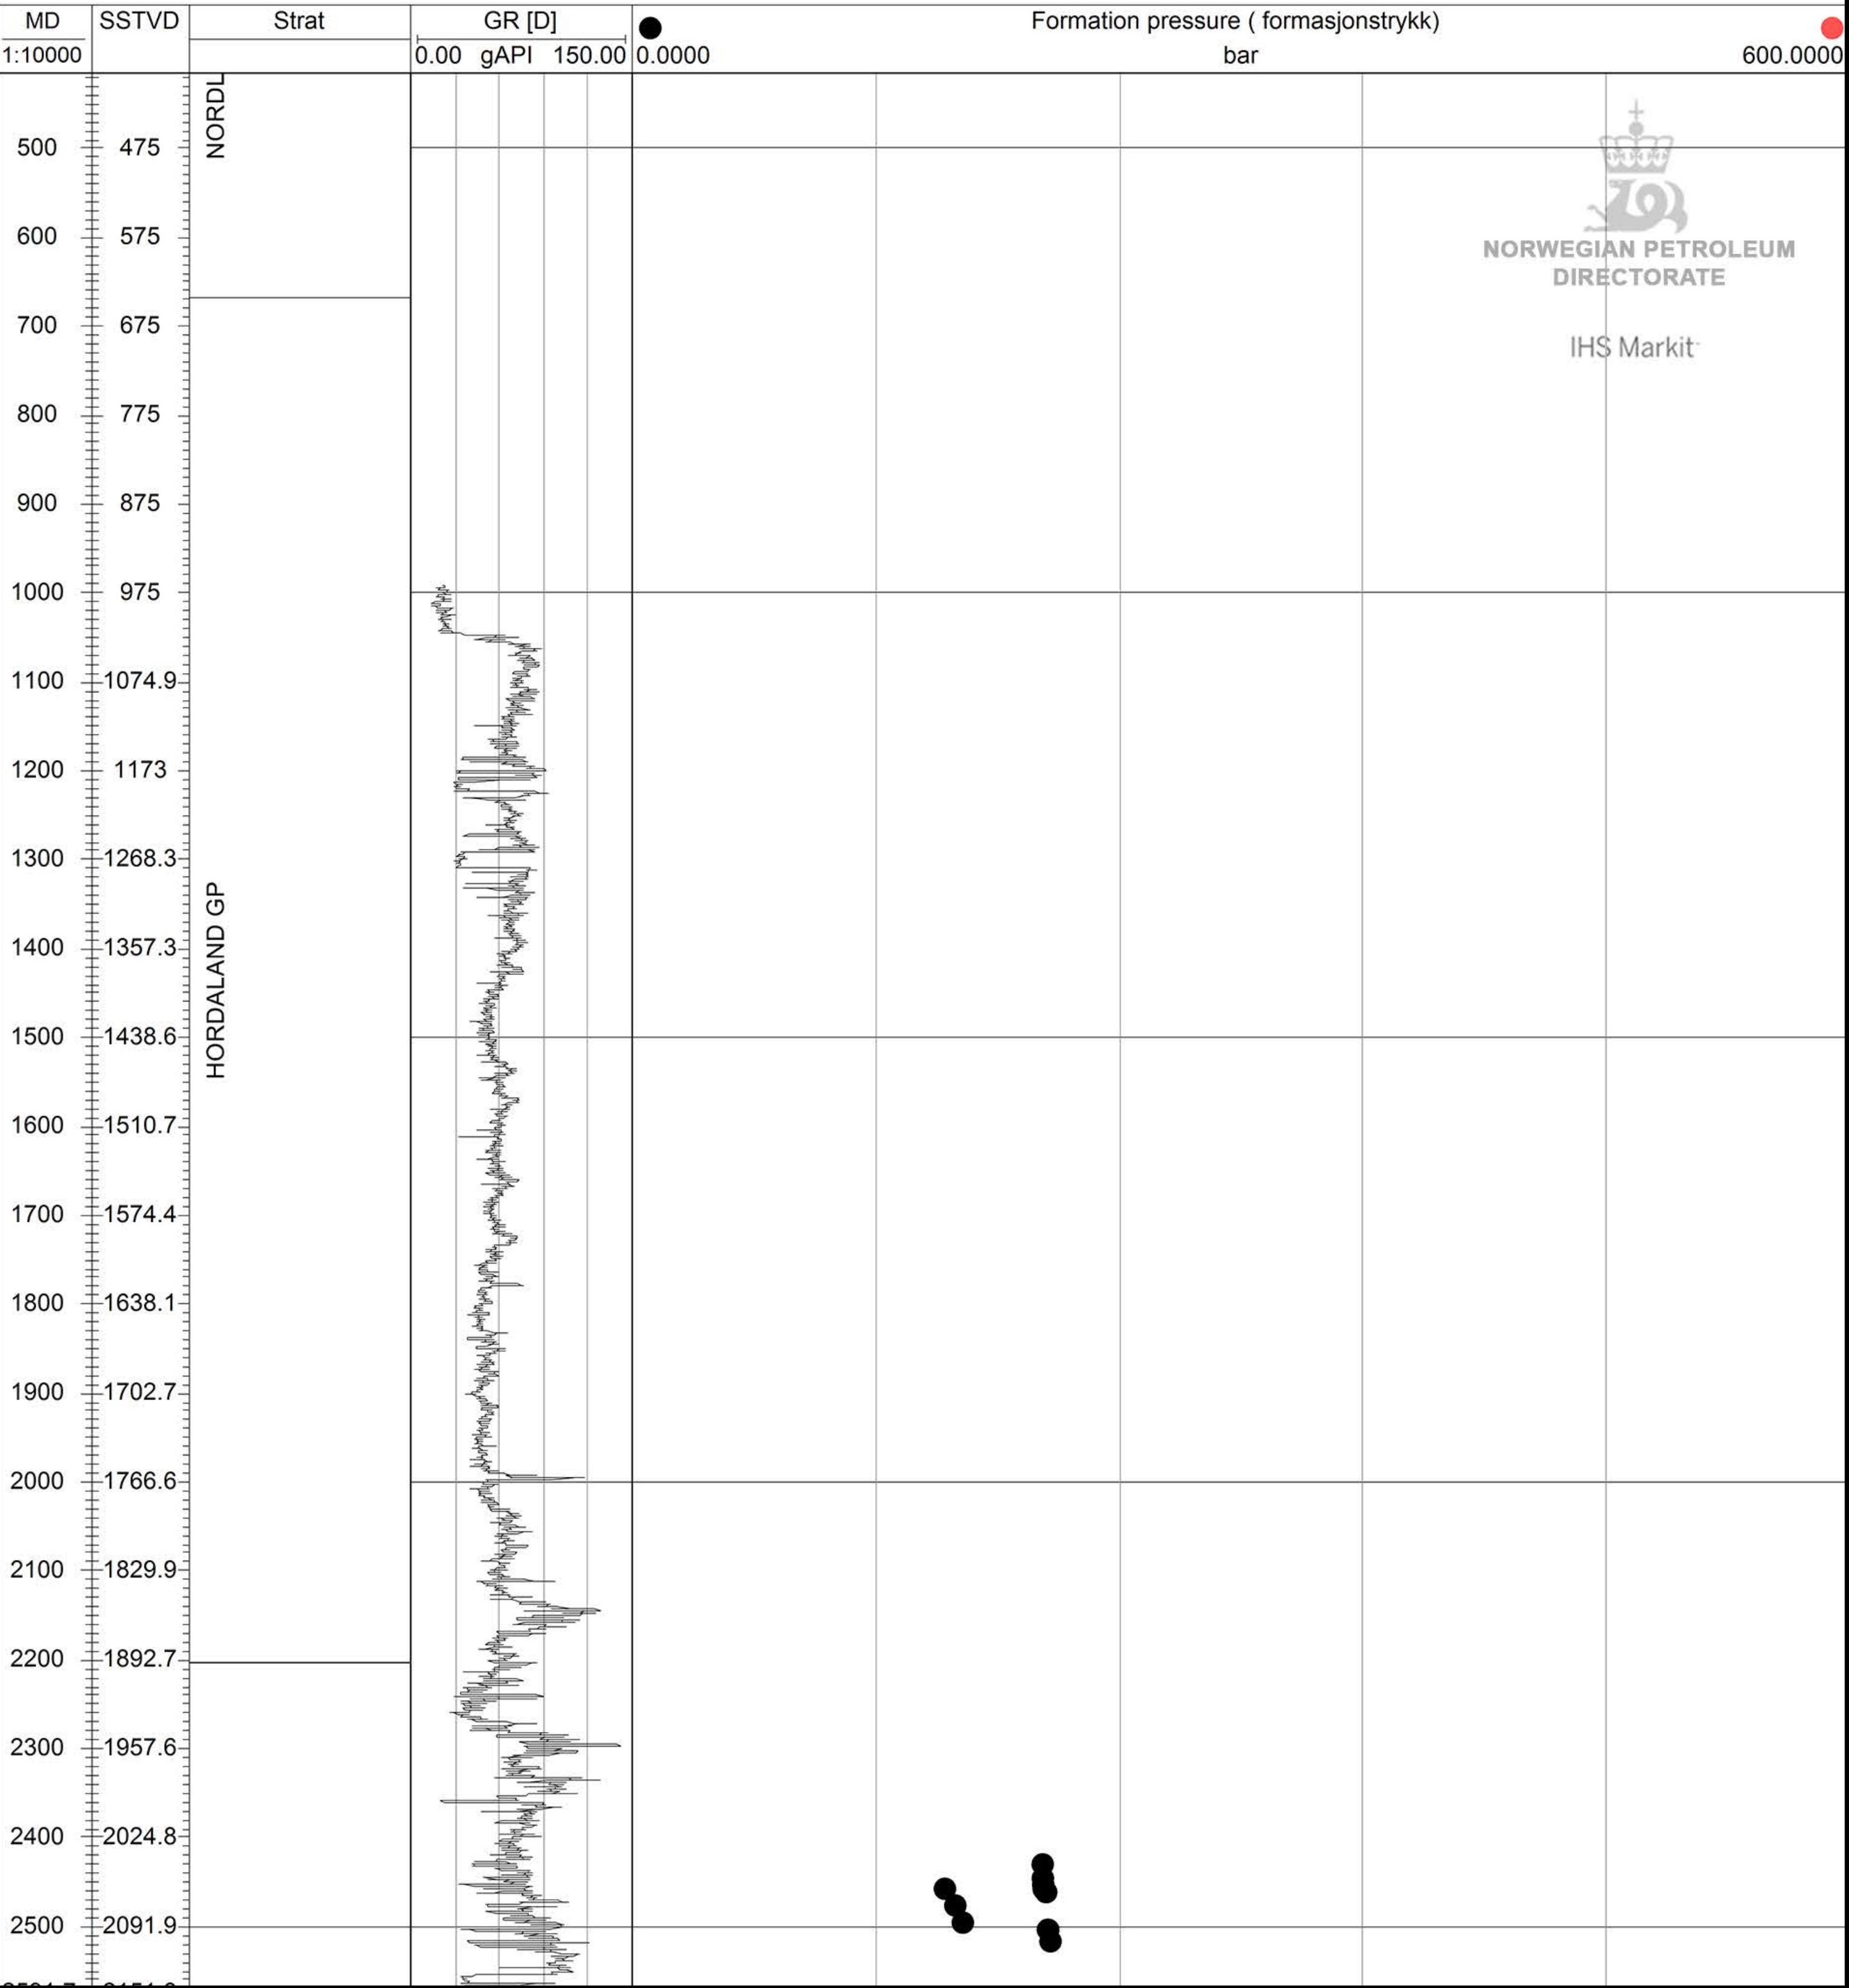

☀ 25/8-8 A

NORWEGIAN PETROLEUM
DIRECTORATE

IHS Markit