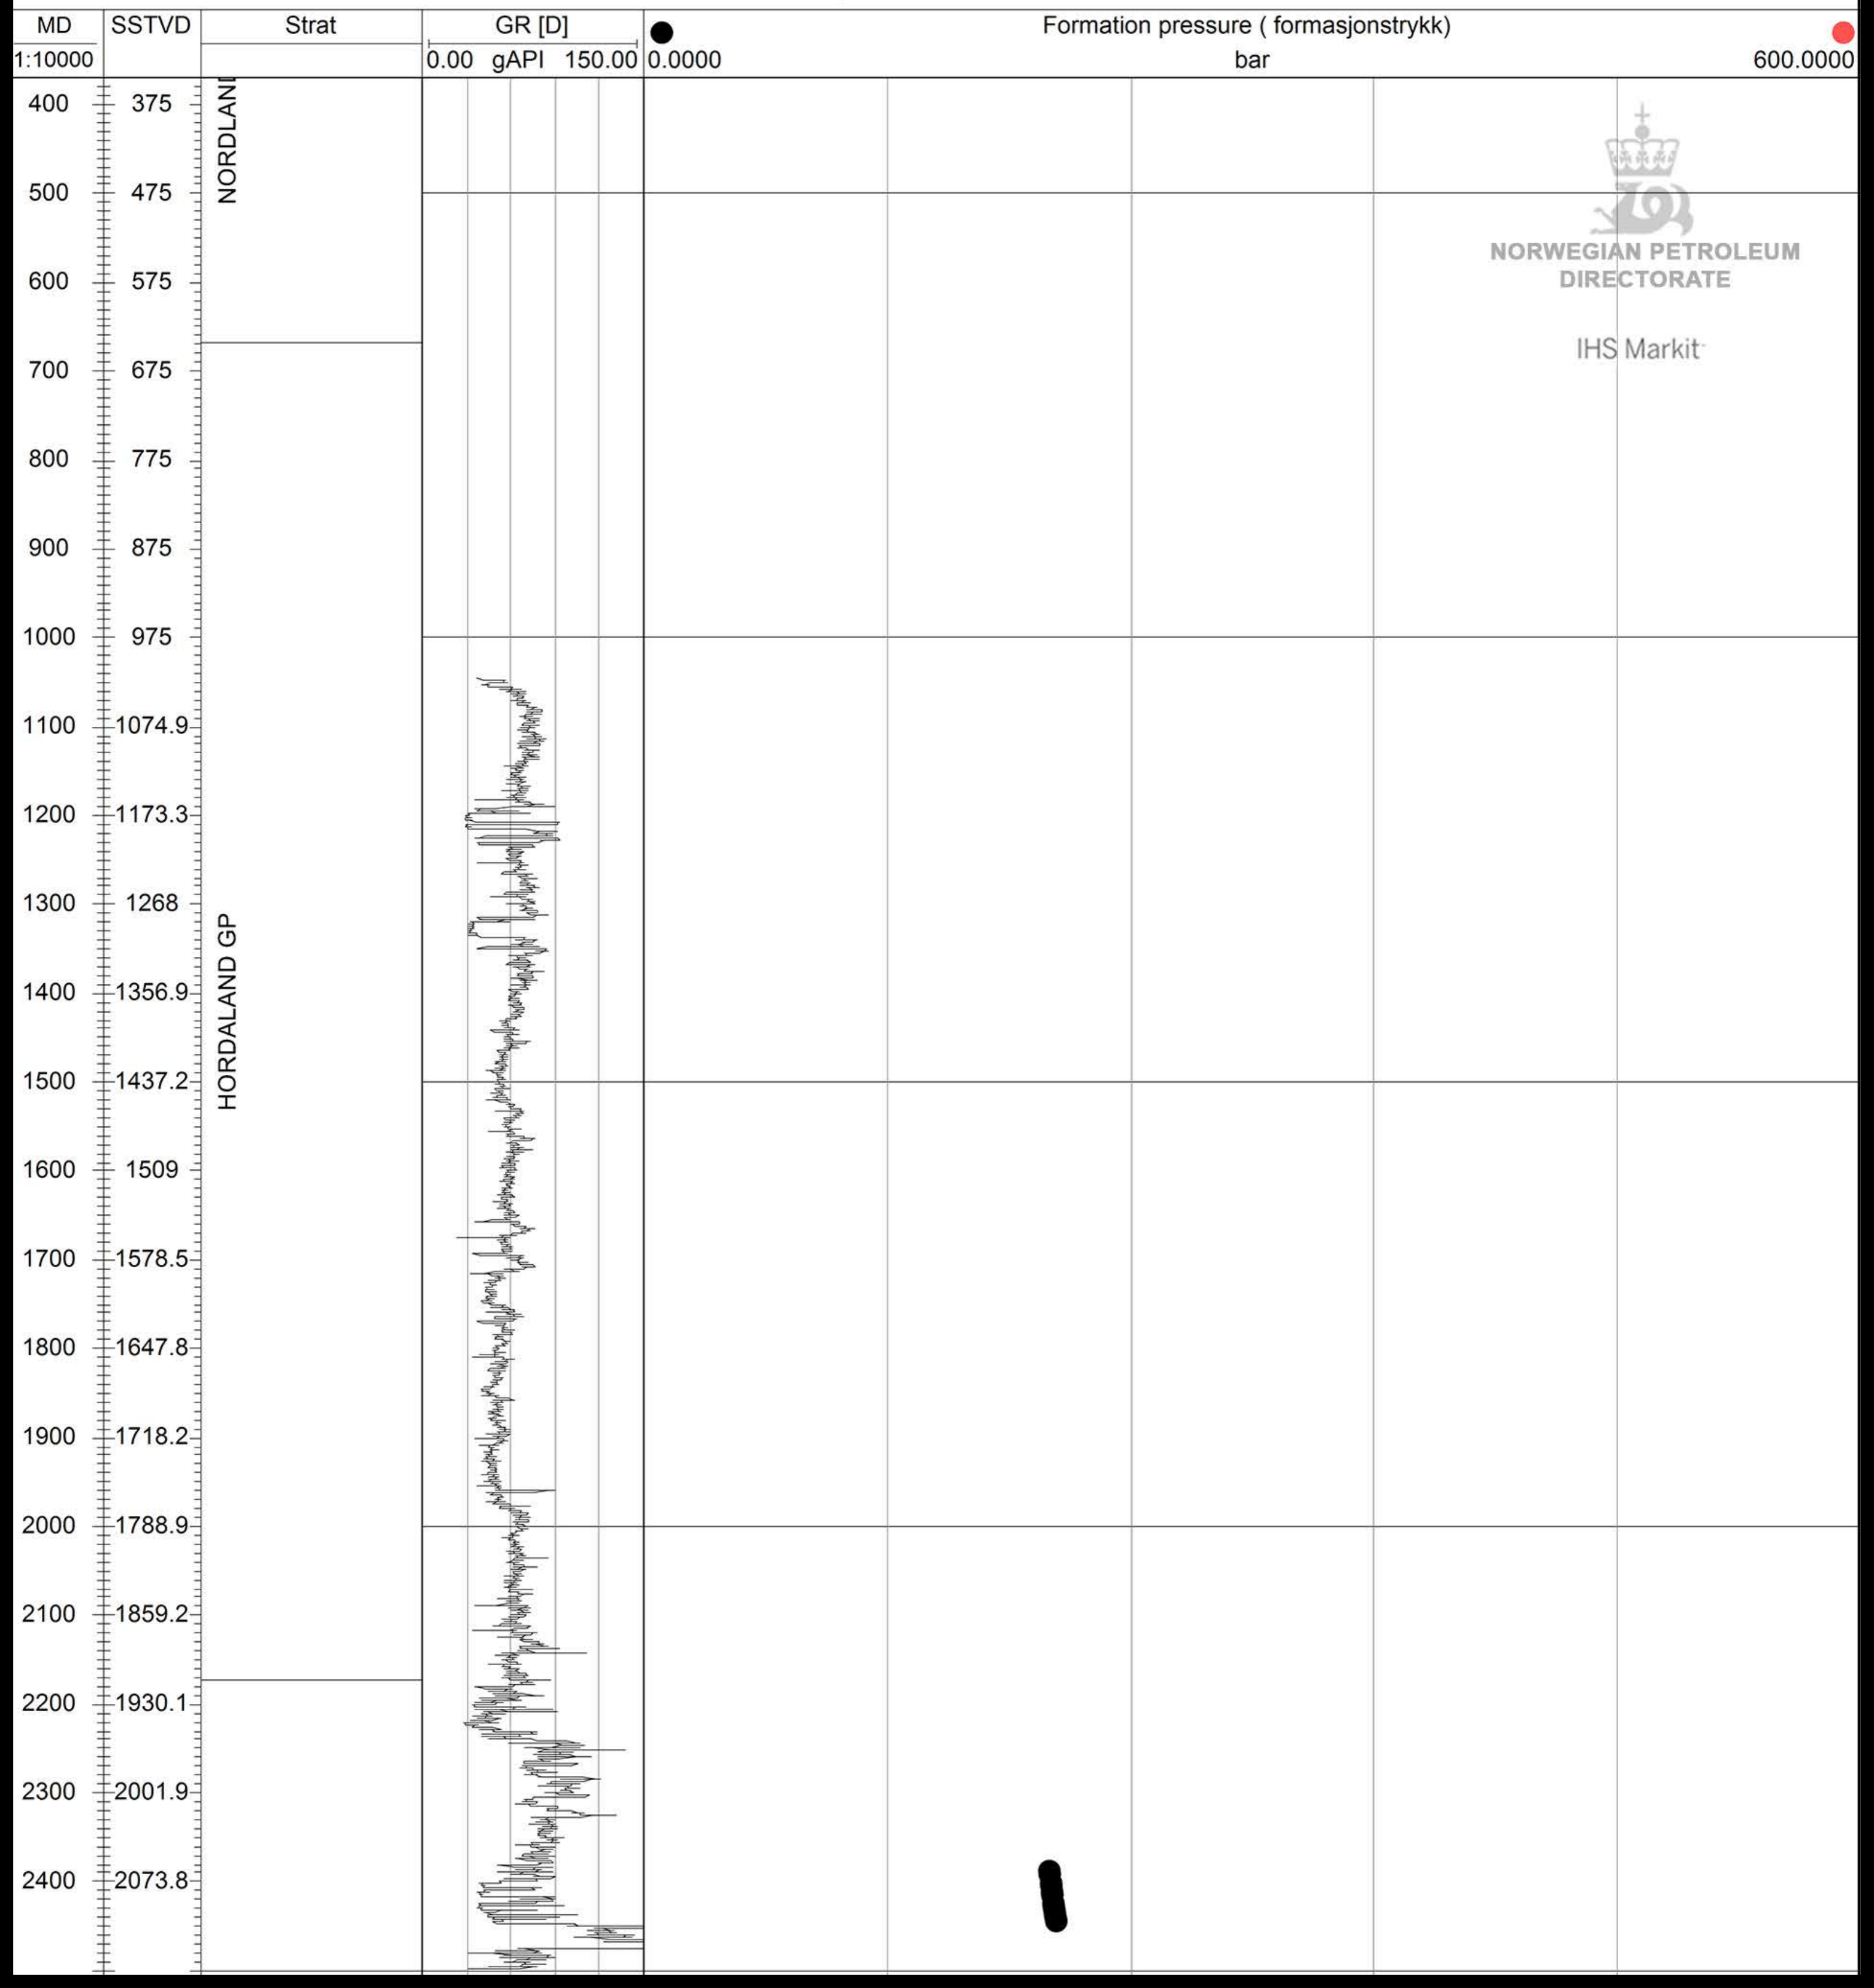

☀ 25/8-8 B

NORWEGIAN PETROLEUM
DIRECTORATE

IHS Markit