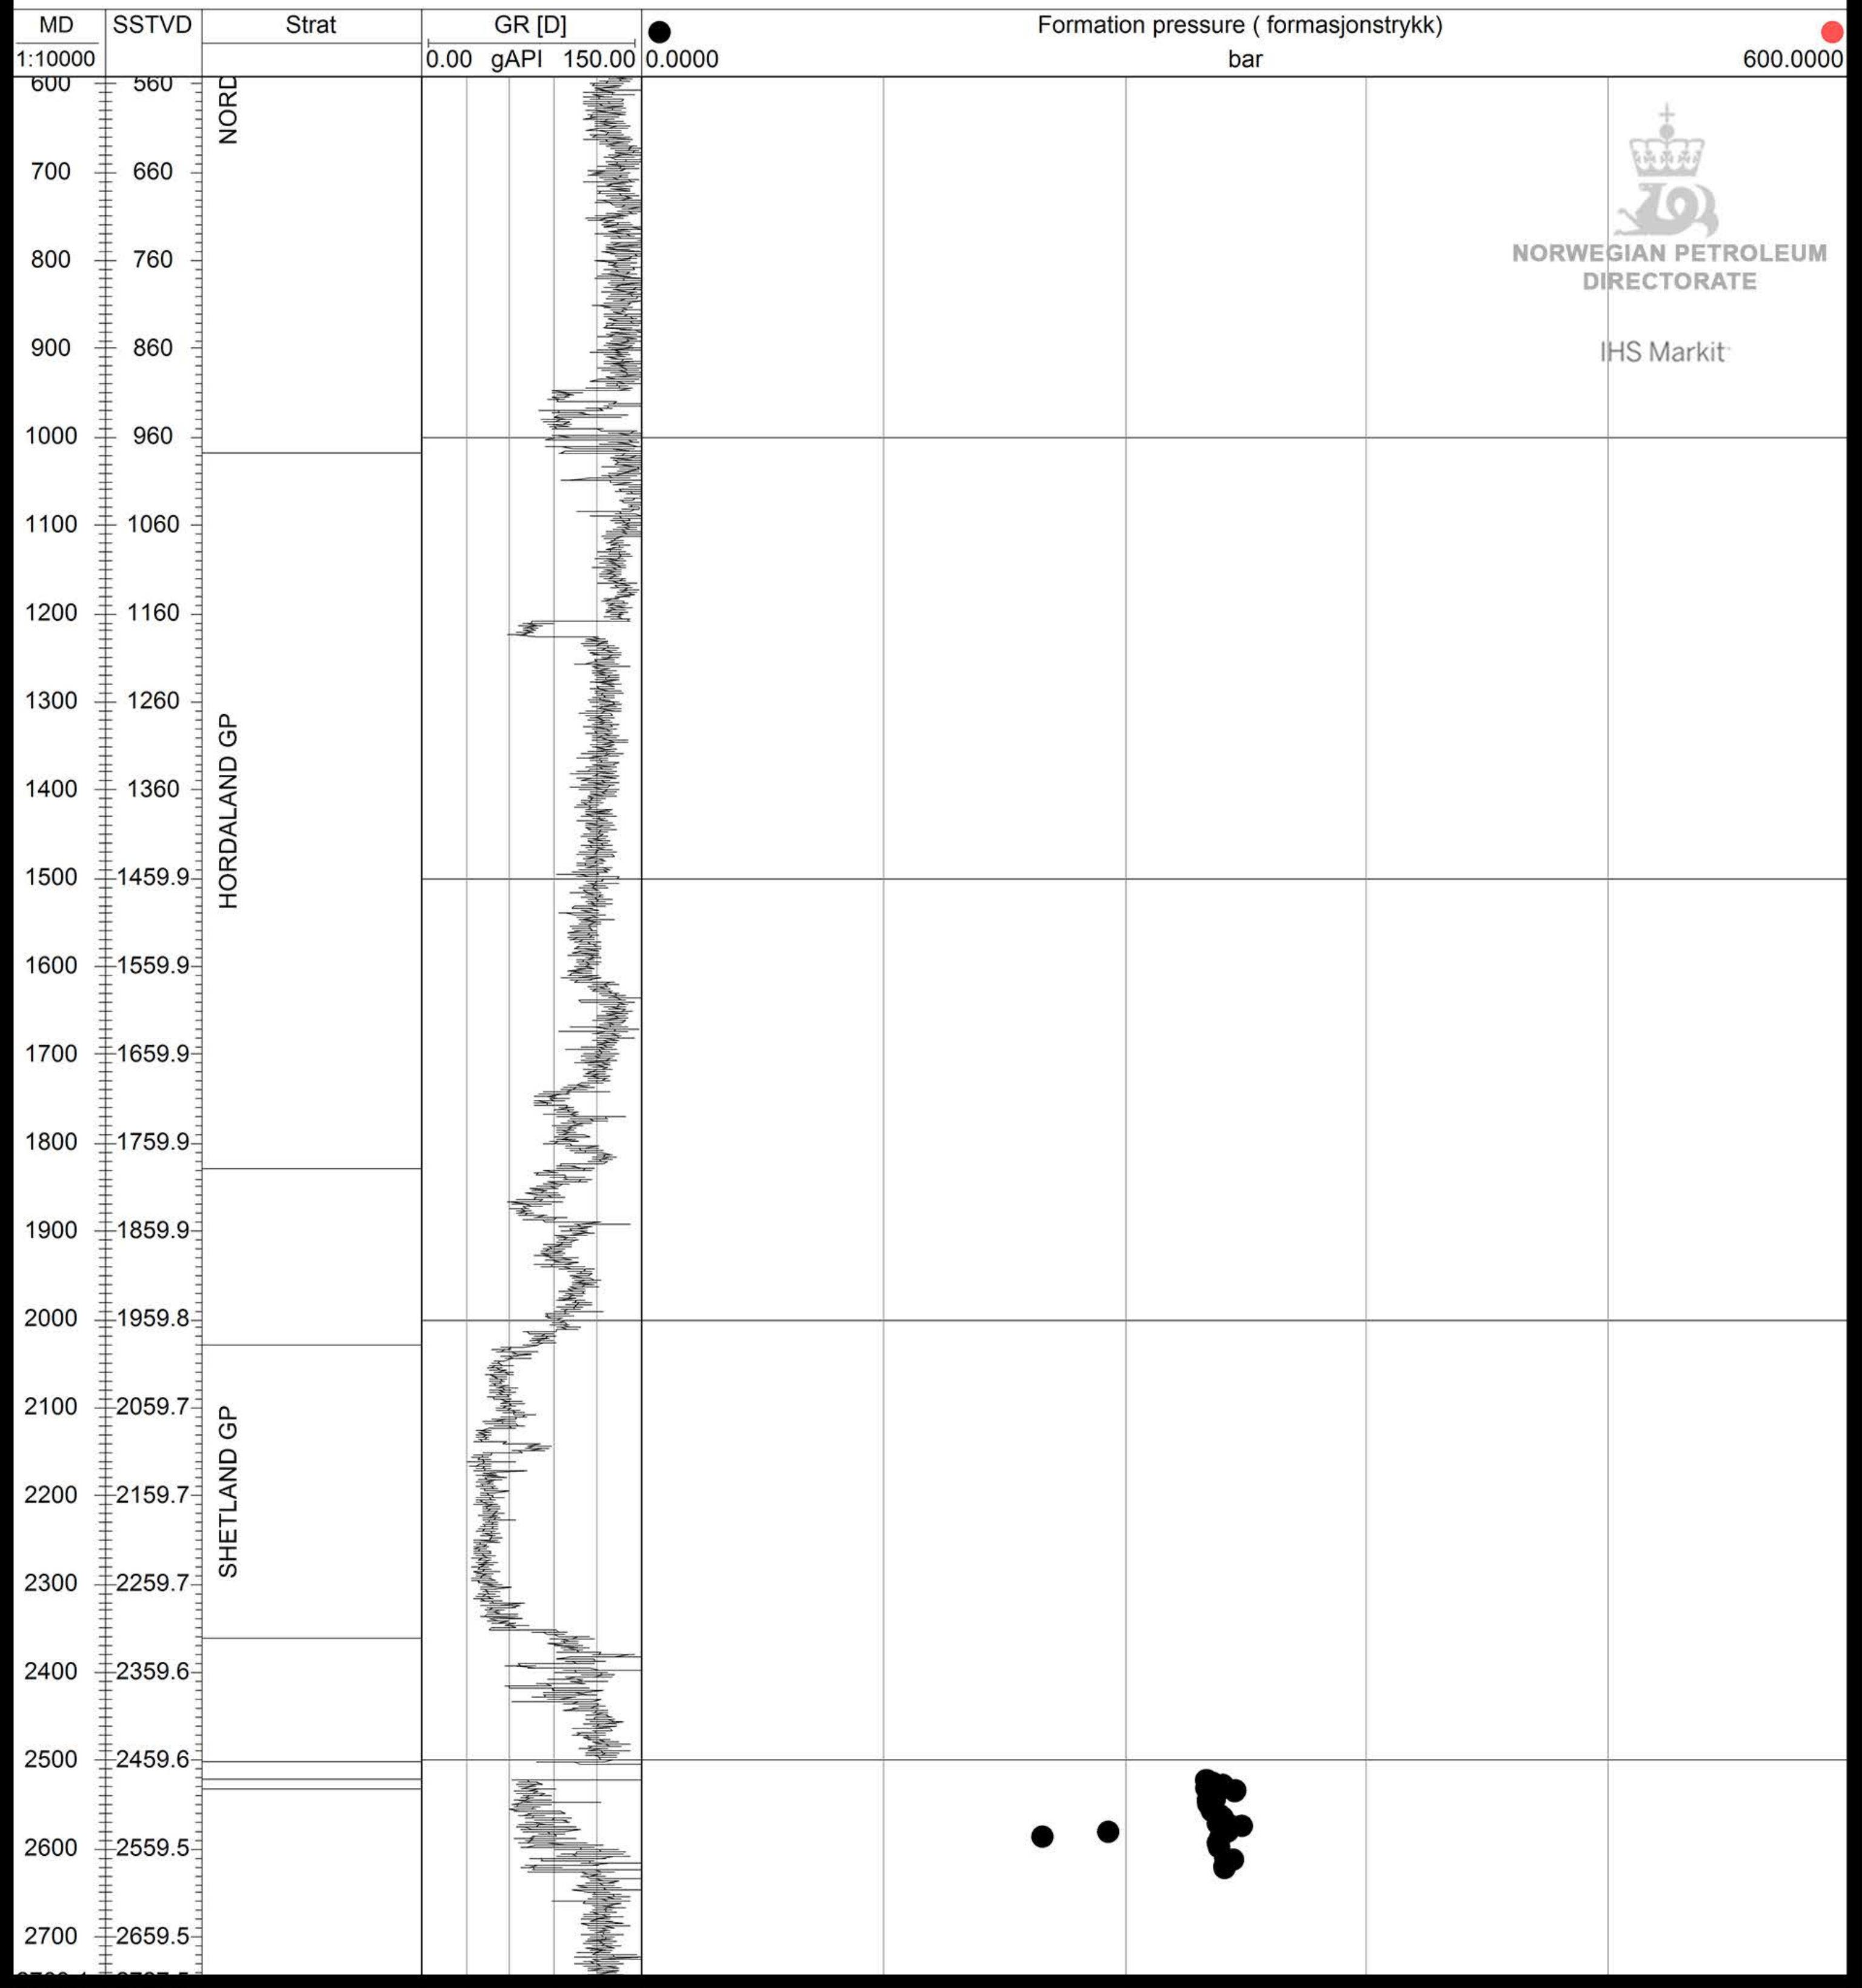

16/10-3

**NORWEGIAN PETROLEUM
 DIRECTORATE**
 IHS Markit