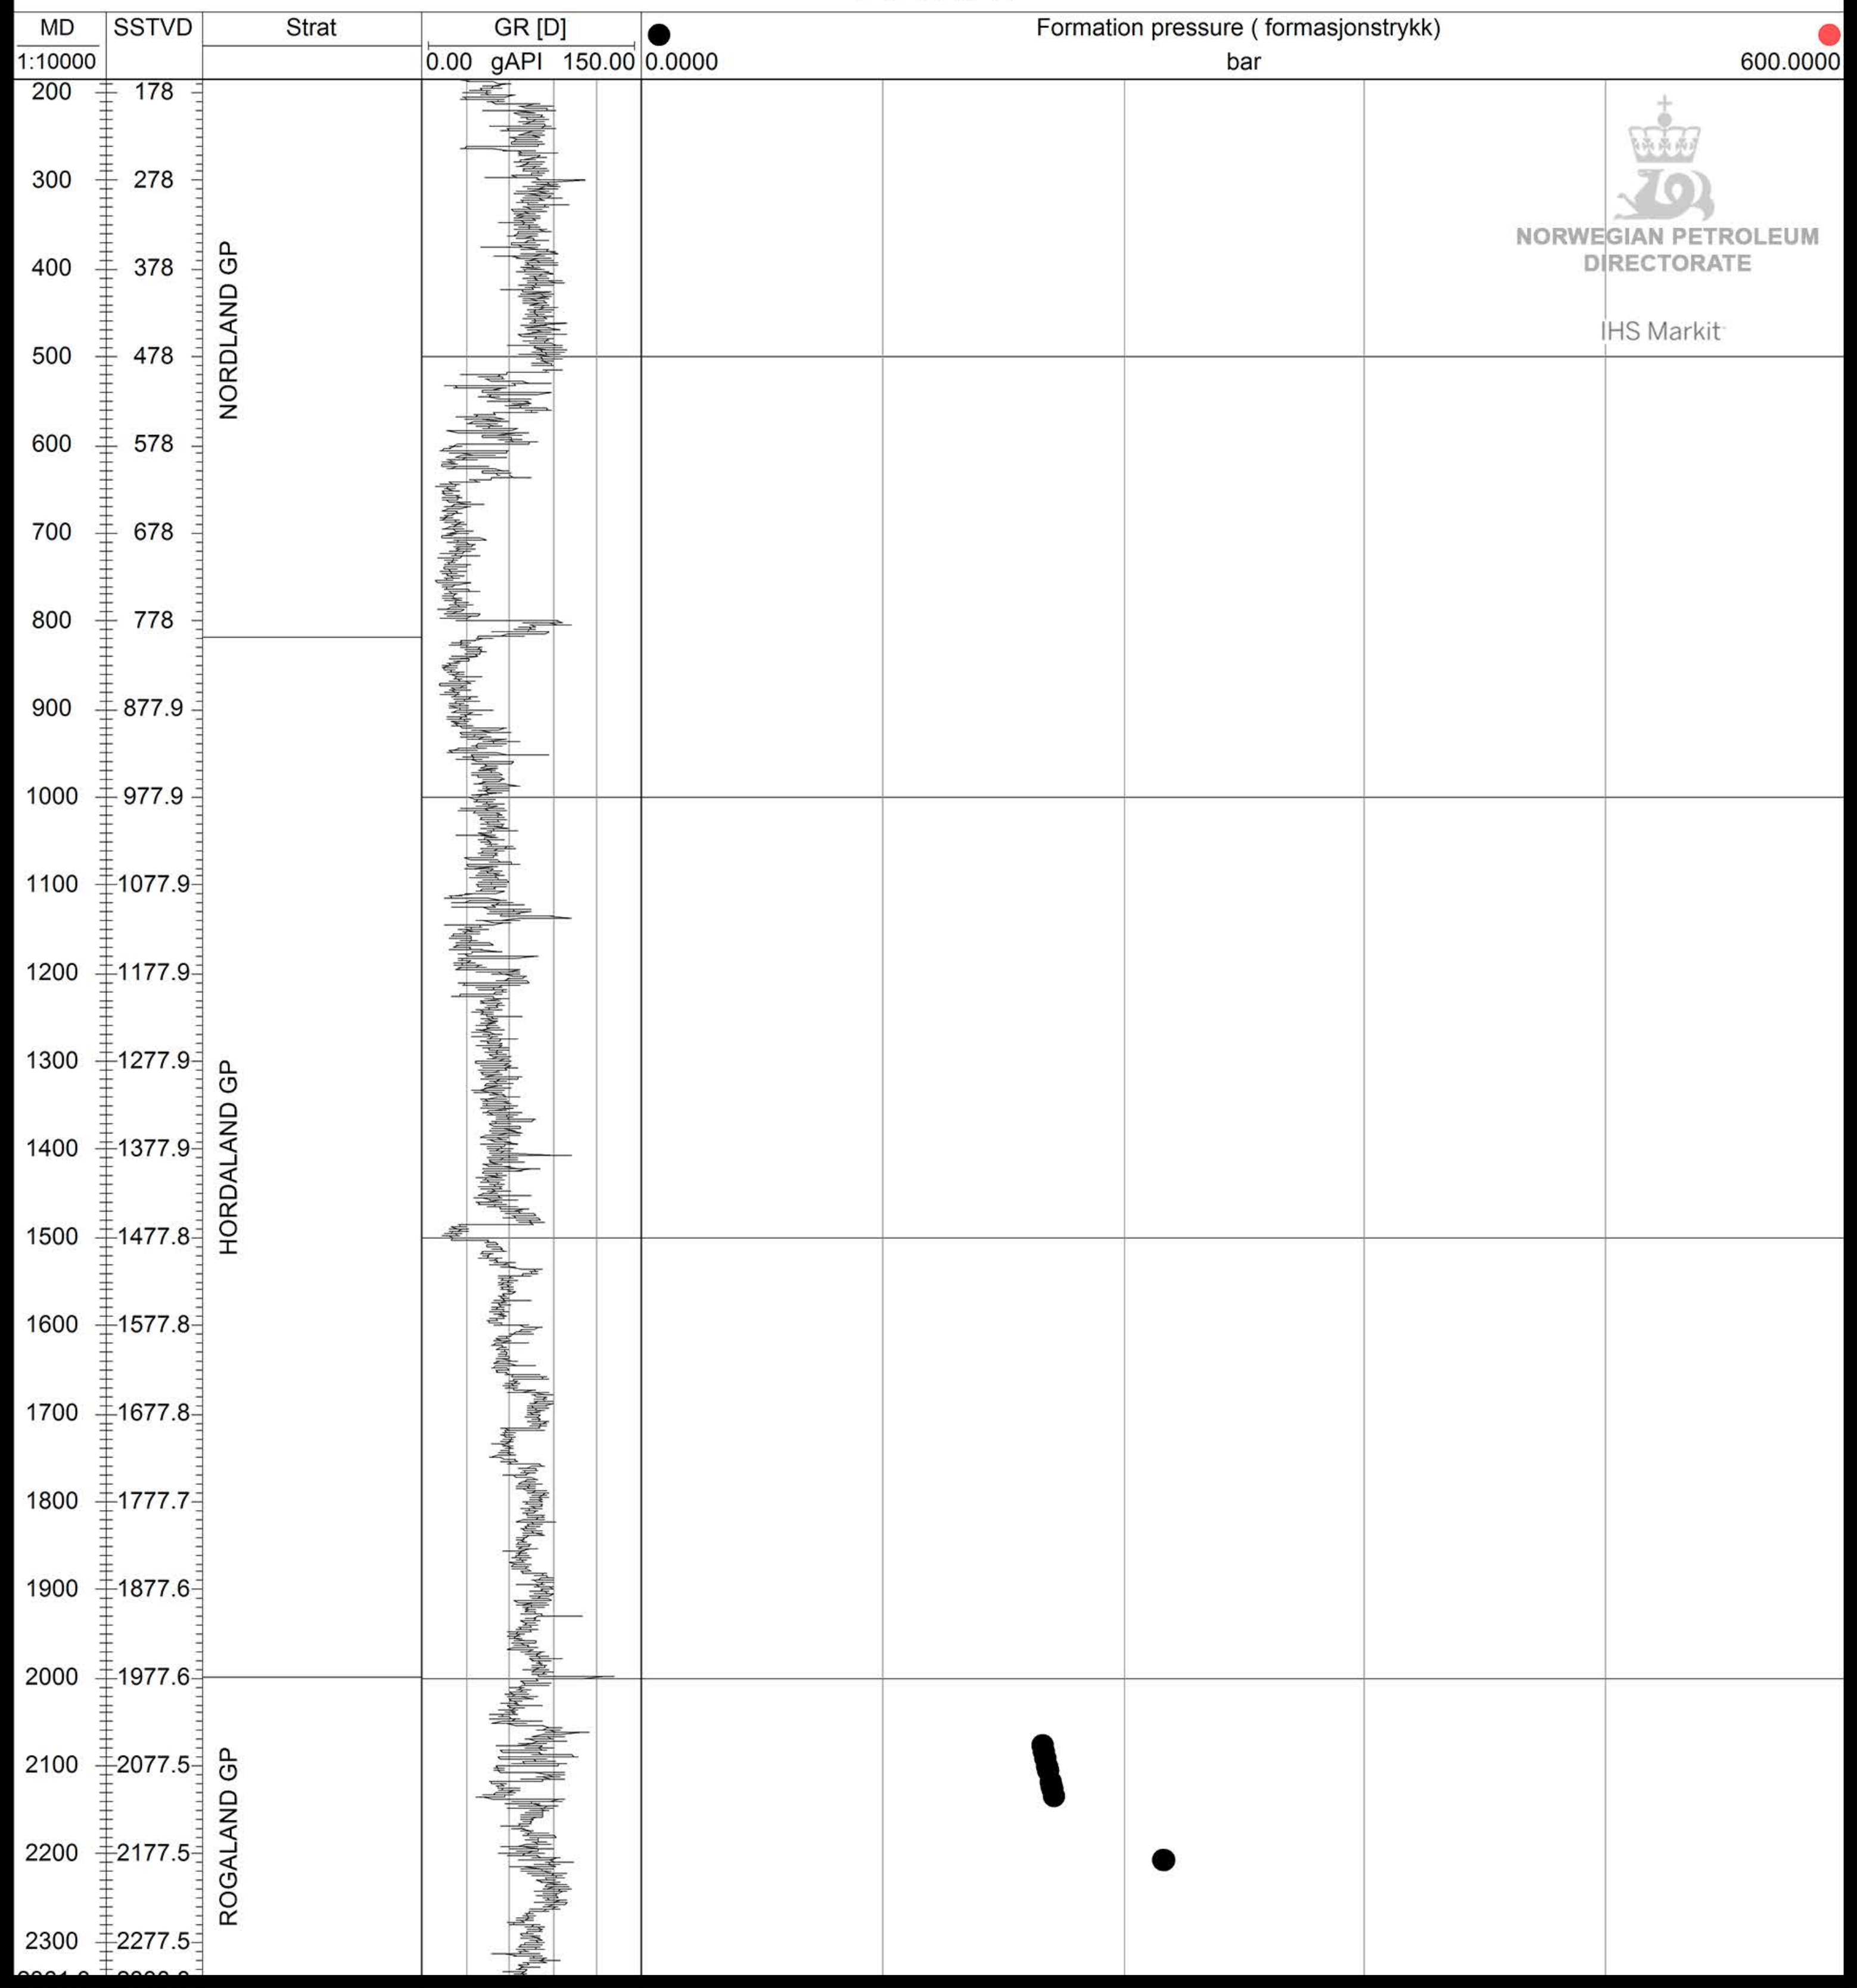

30/8-2

NORWEGIAN PETROLEUM
DIRECTORATE

IHS Markit