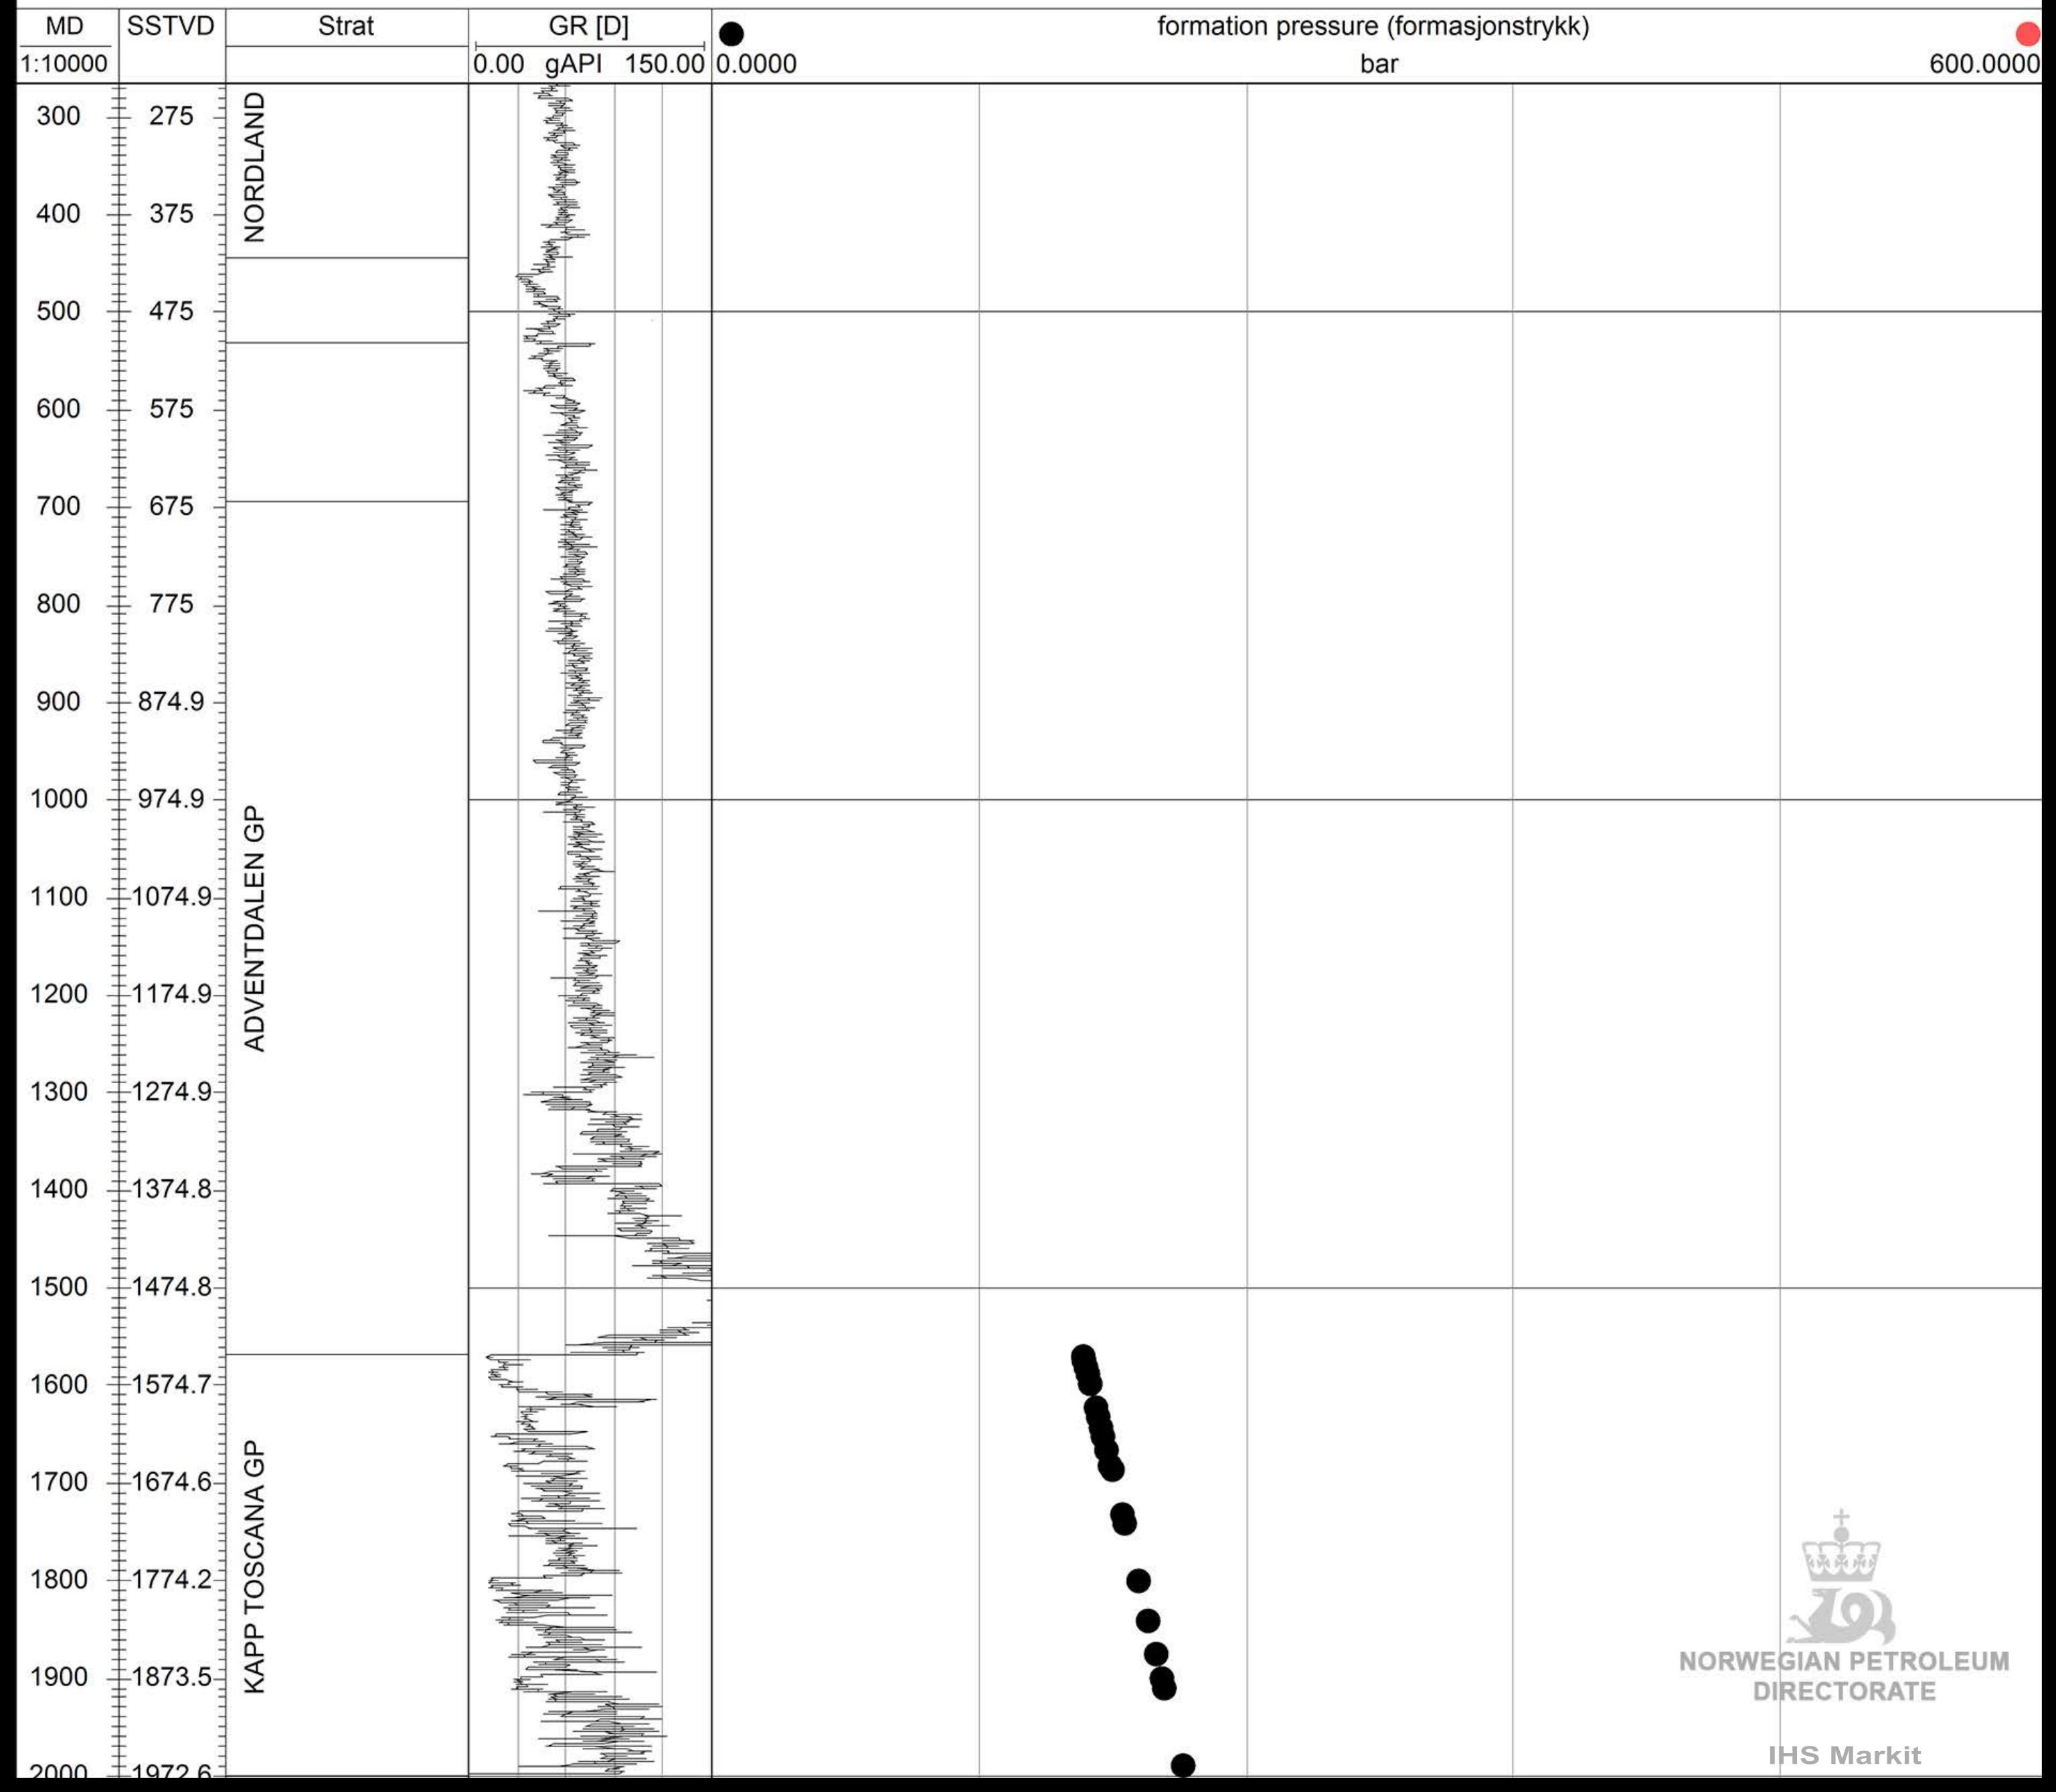

7120/10-1

NORWEGIAN PETROLEUM
DIRECTORATE

IHS Markit