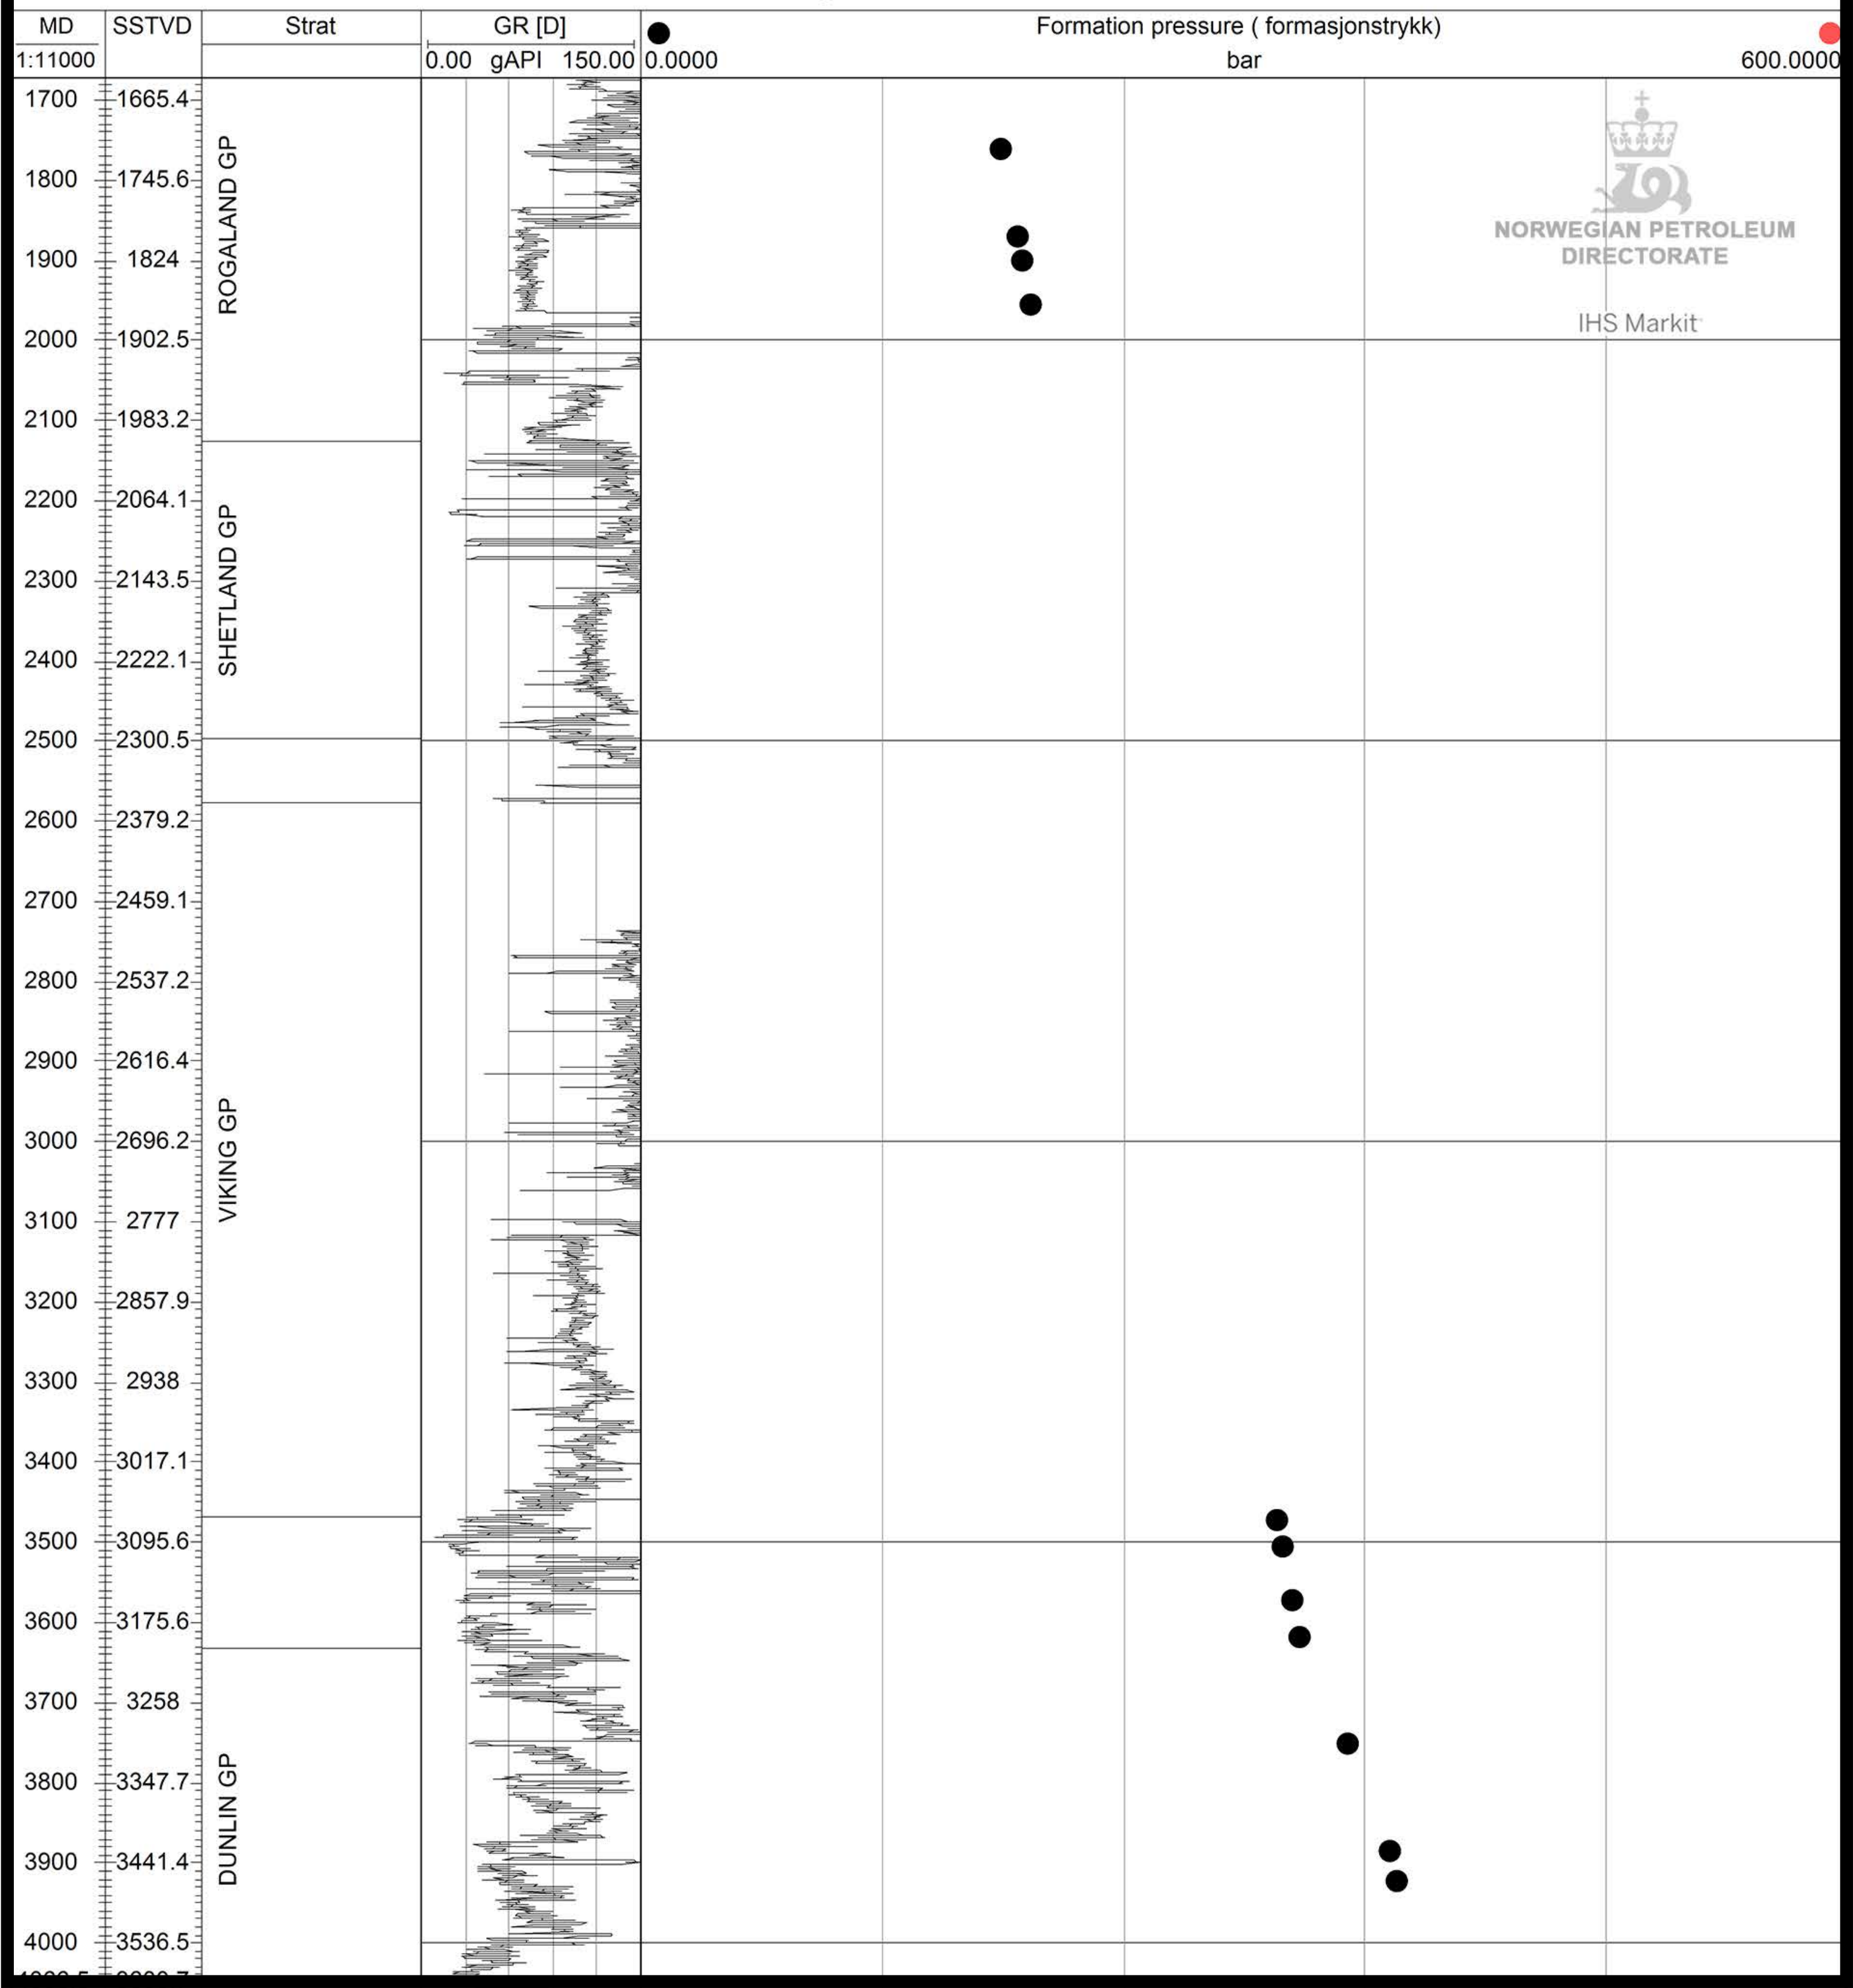

# 31/2-19 S

NORWEGIAN PETROLEUM  
DIRECTORATE

IHS Markit