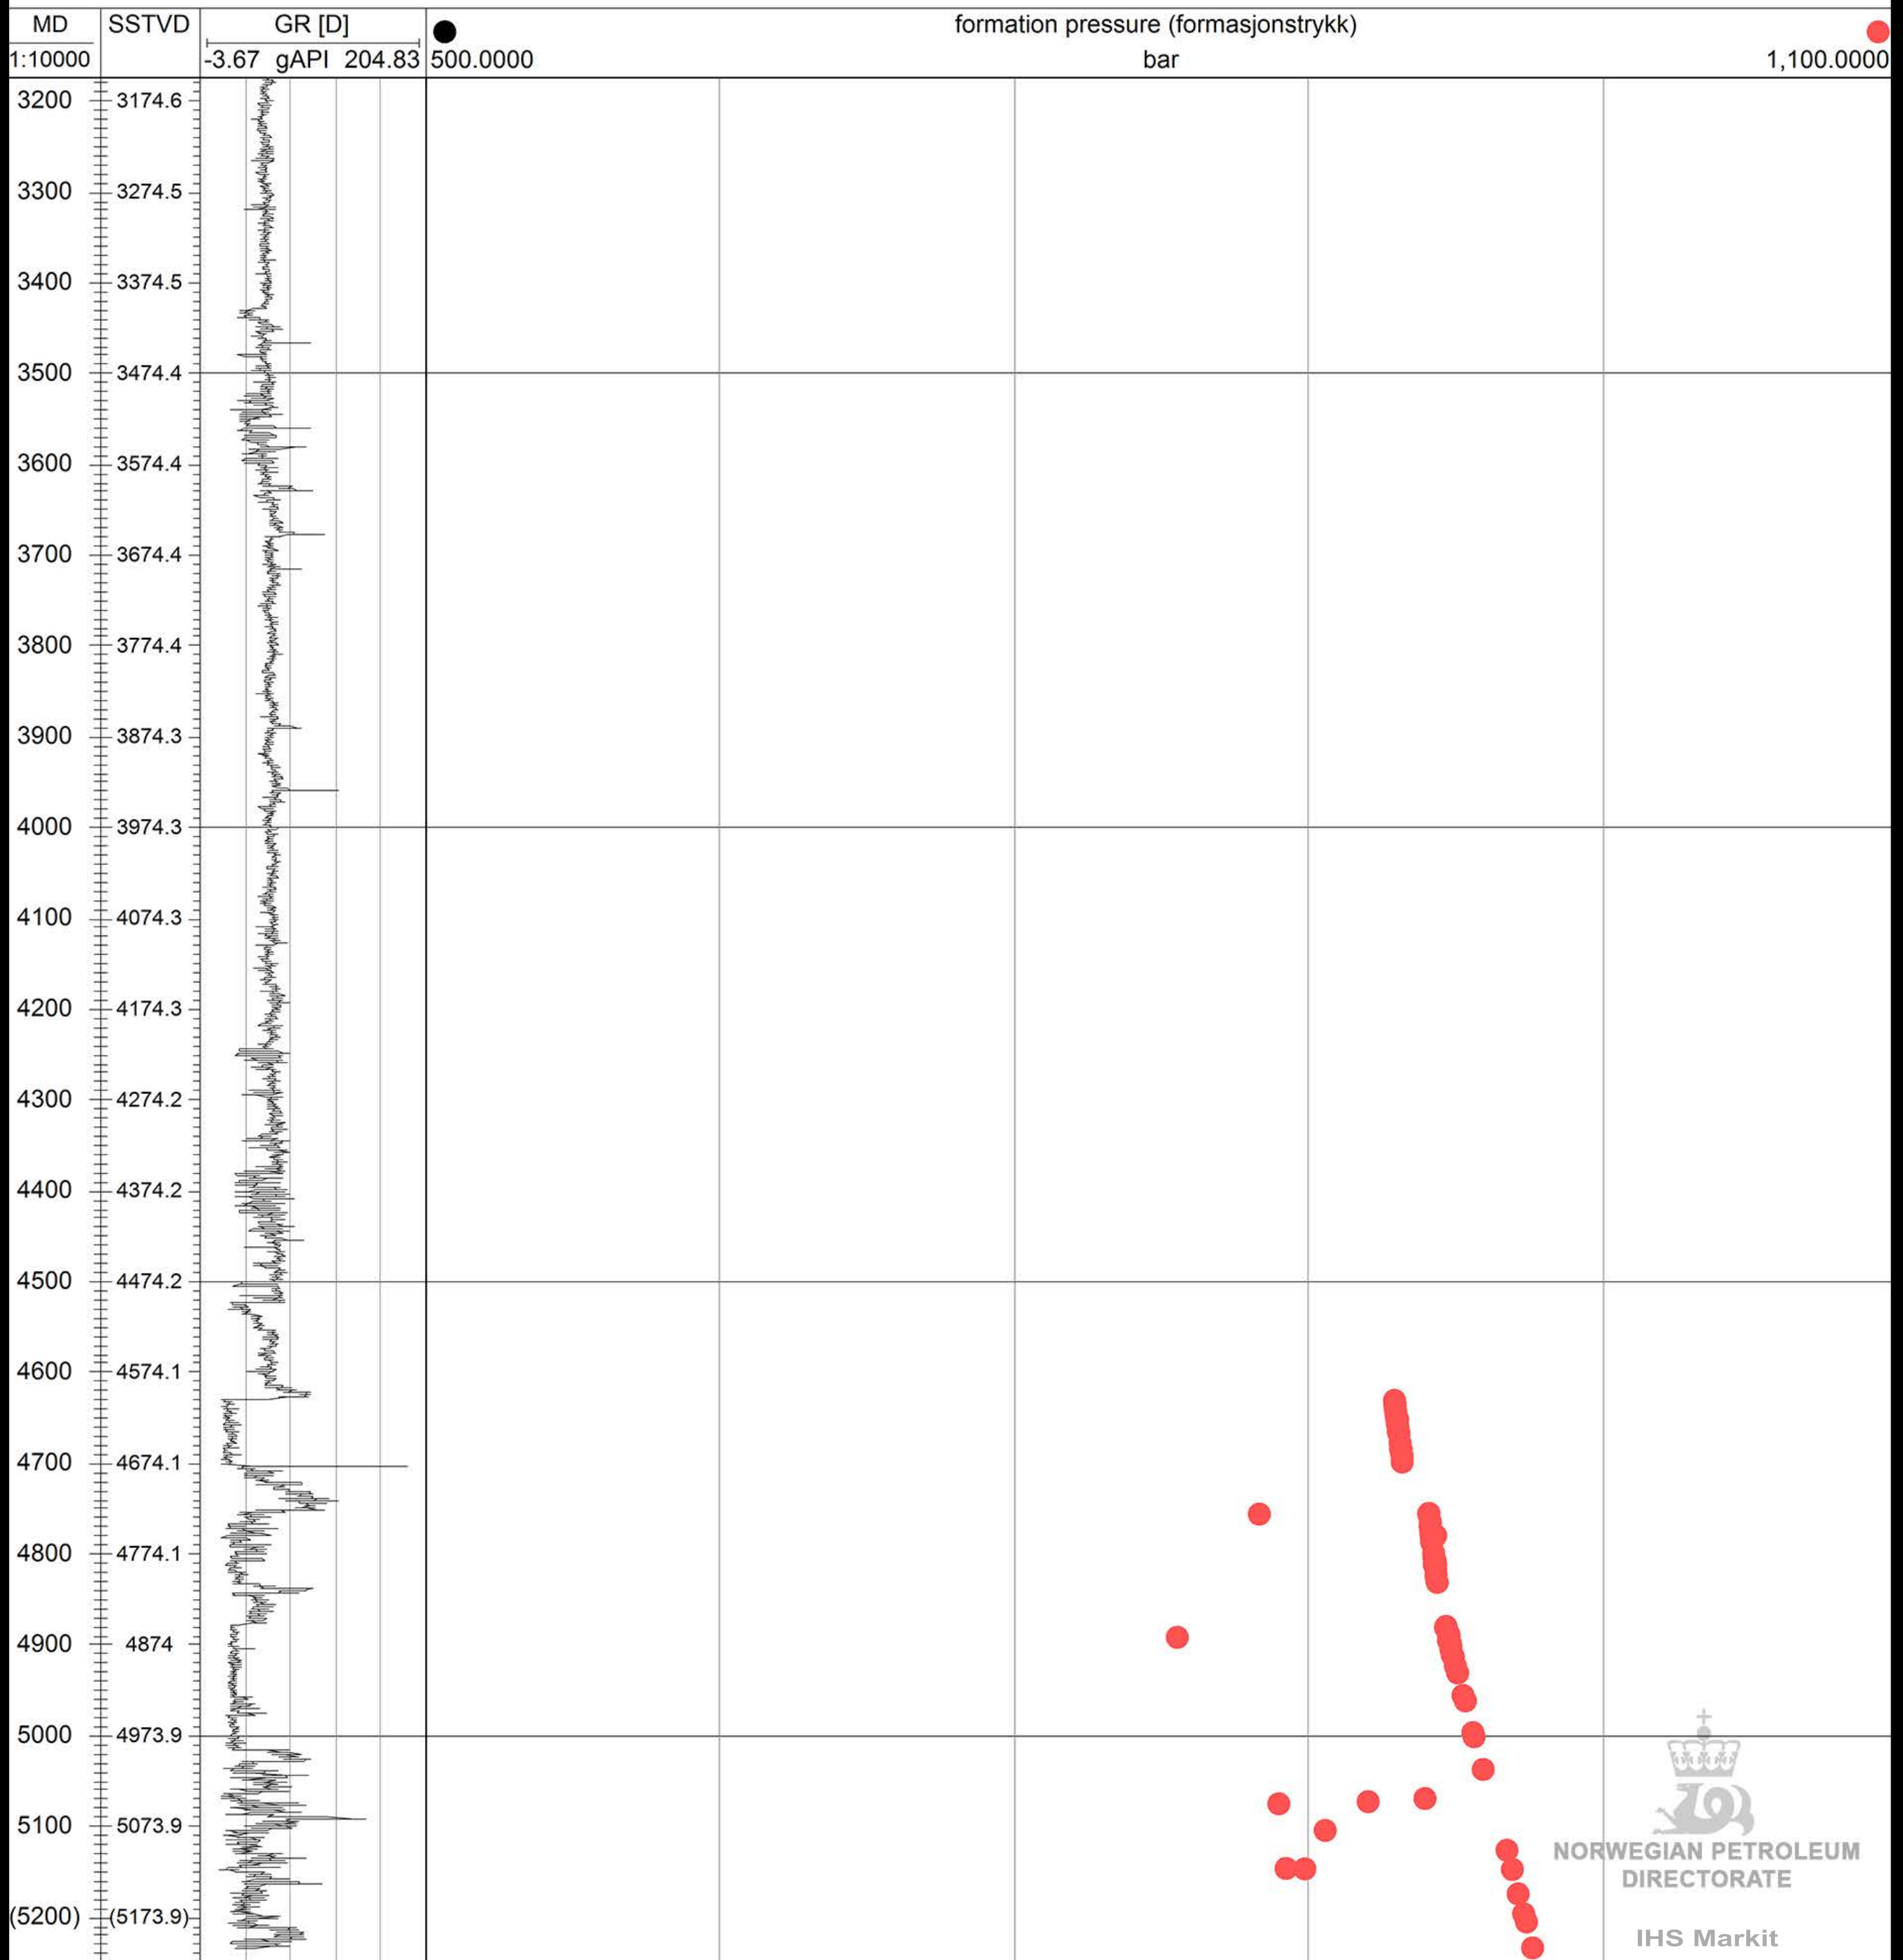

# 6406/2-3 T3

NORWEGIAN PETROLEUM  
DIRECTORATE

IHS Markit