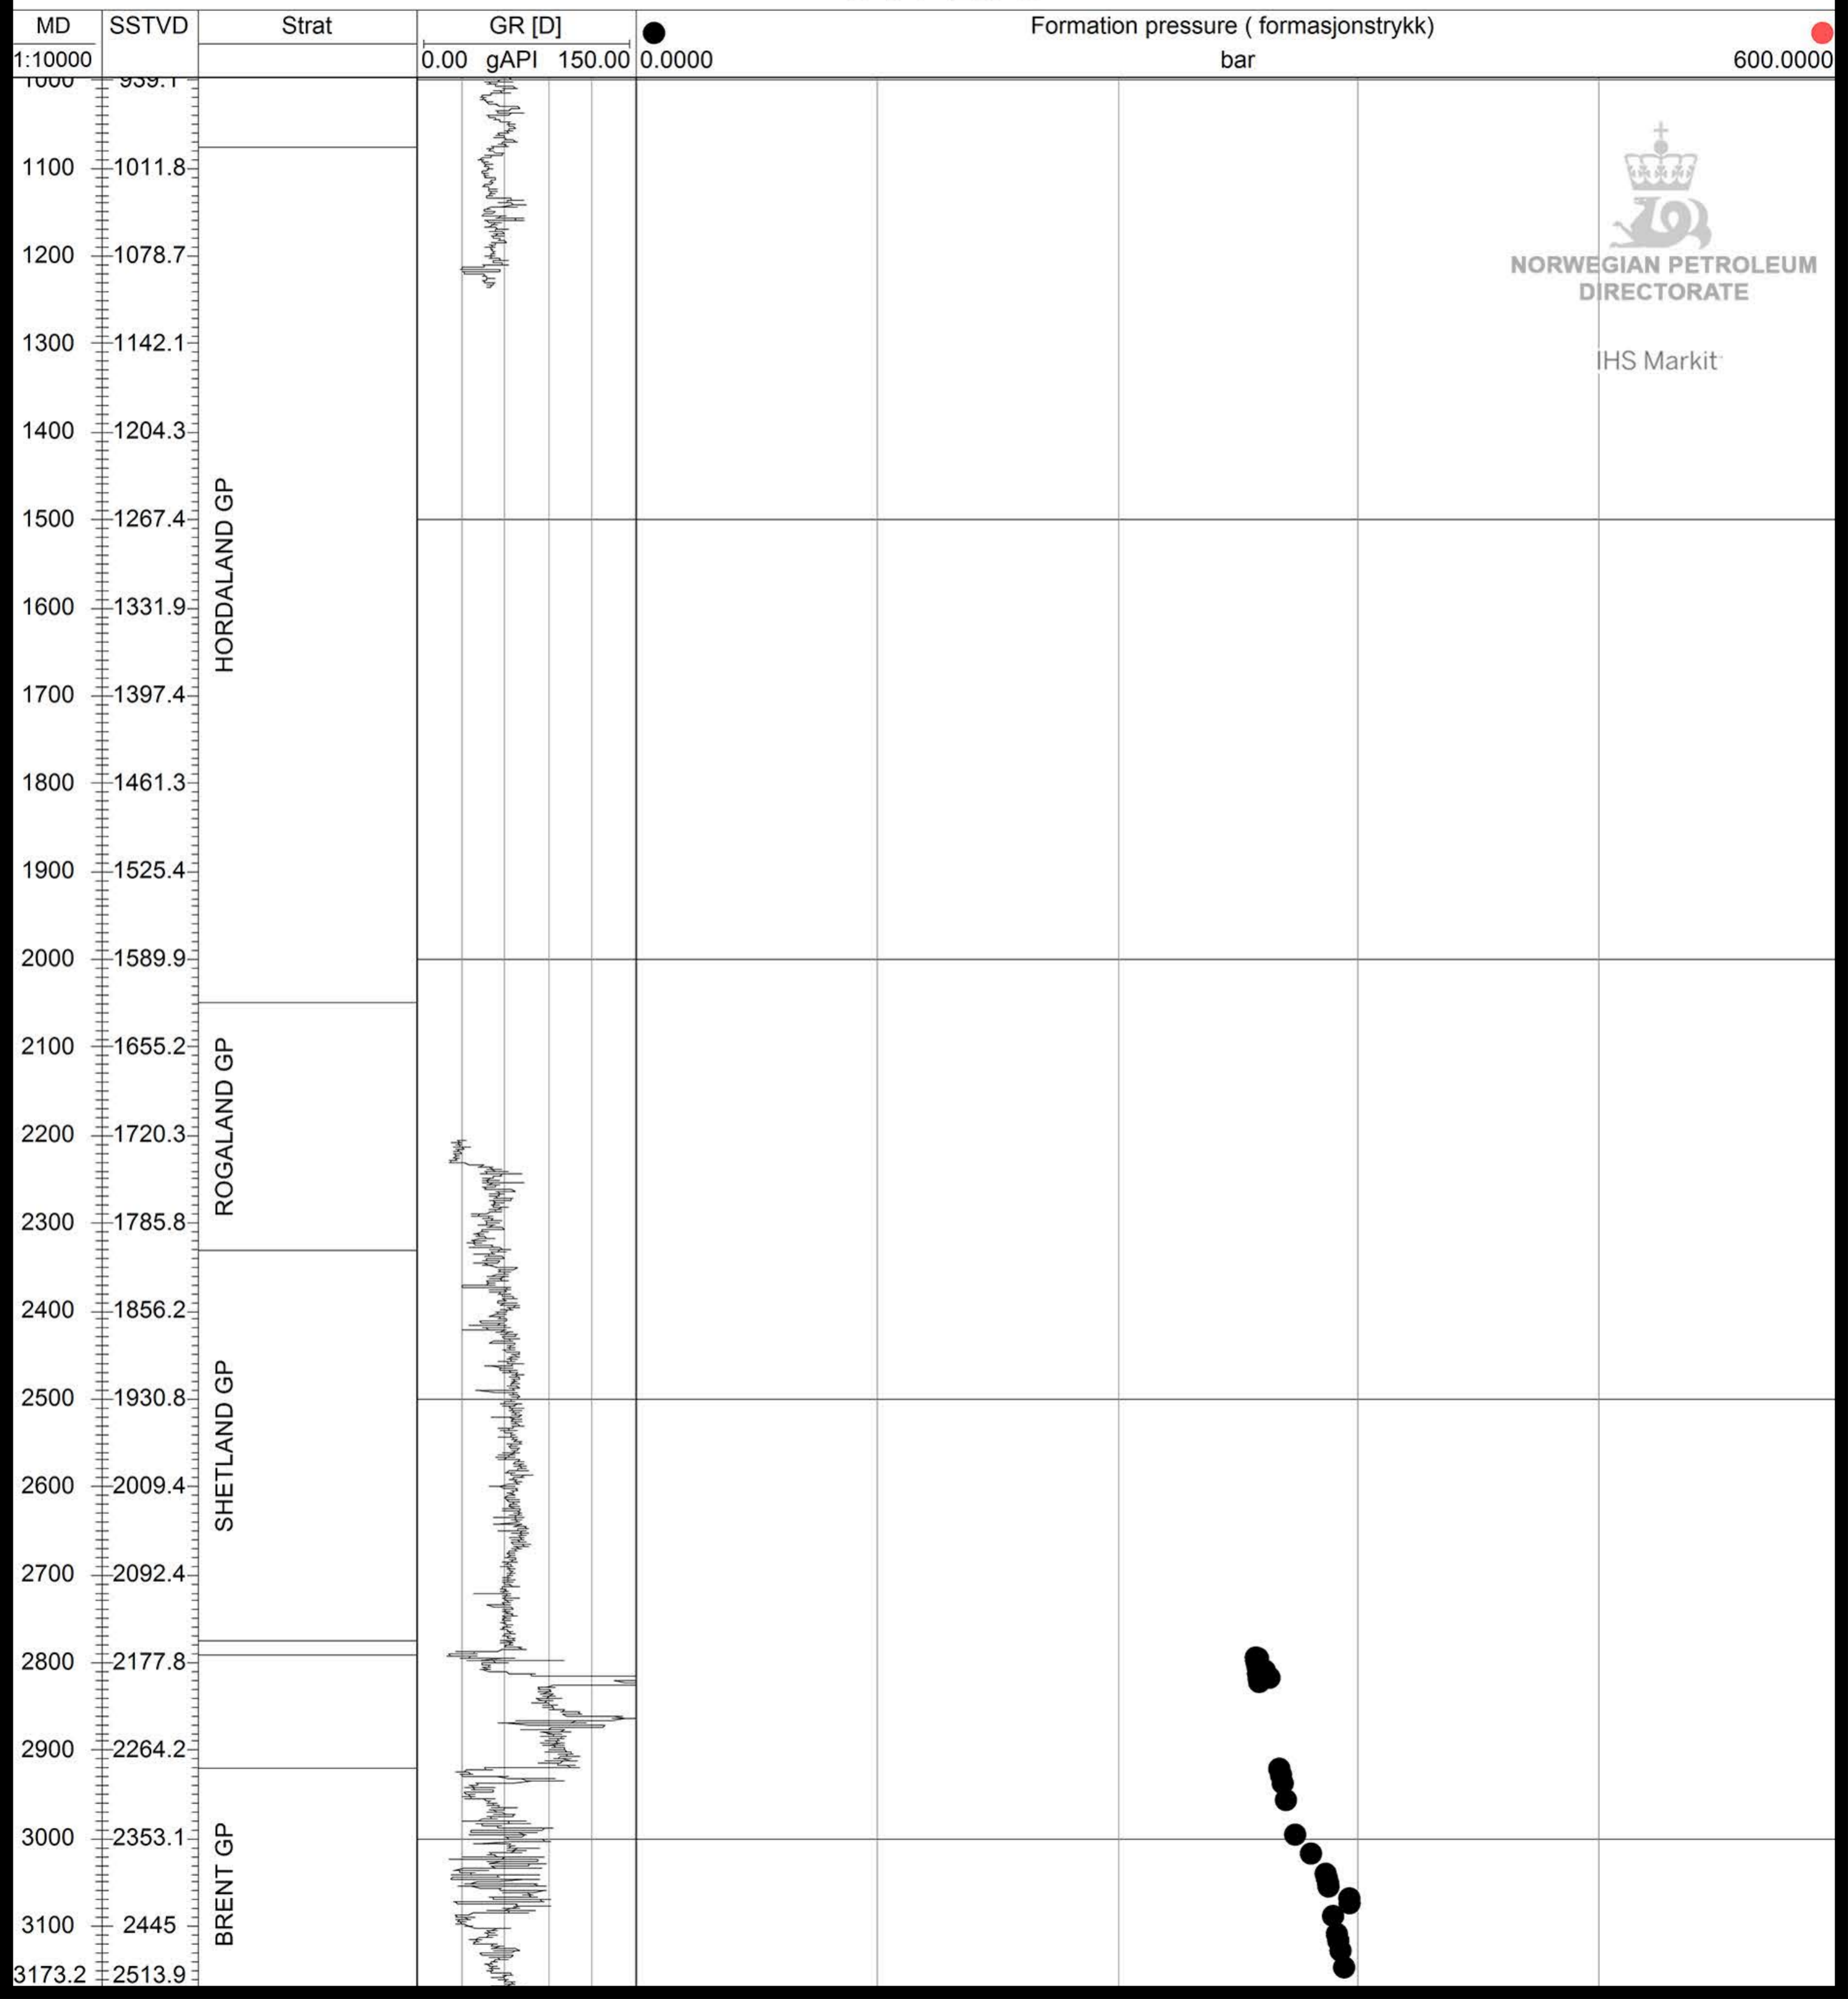

# ● 34/7-25 S

  
 NORWEGIAN PETROLEUM  
 DIRECTORATE  
 IHS Markit