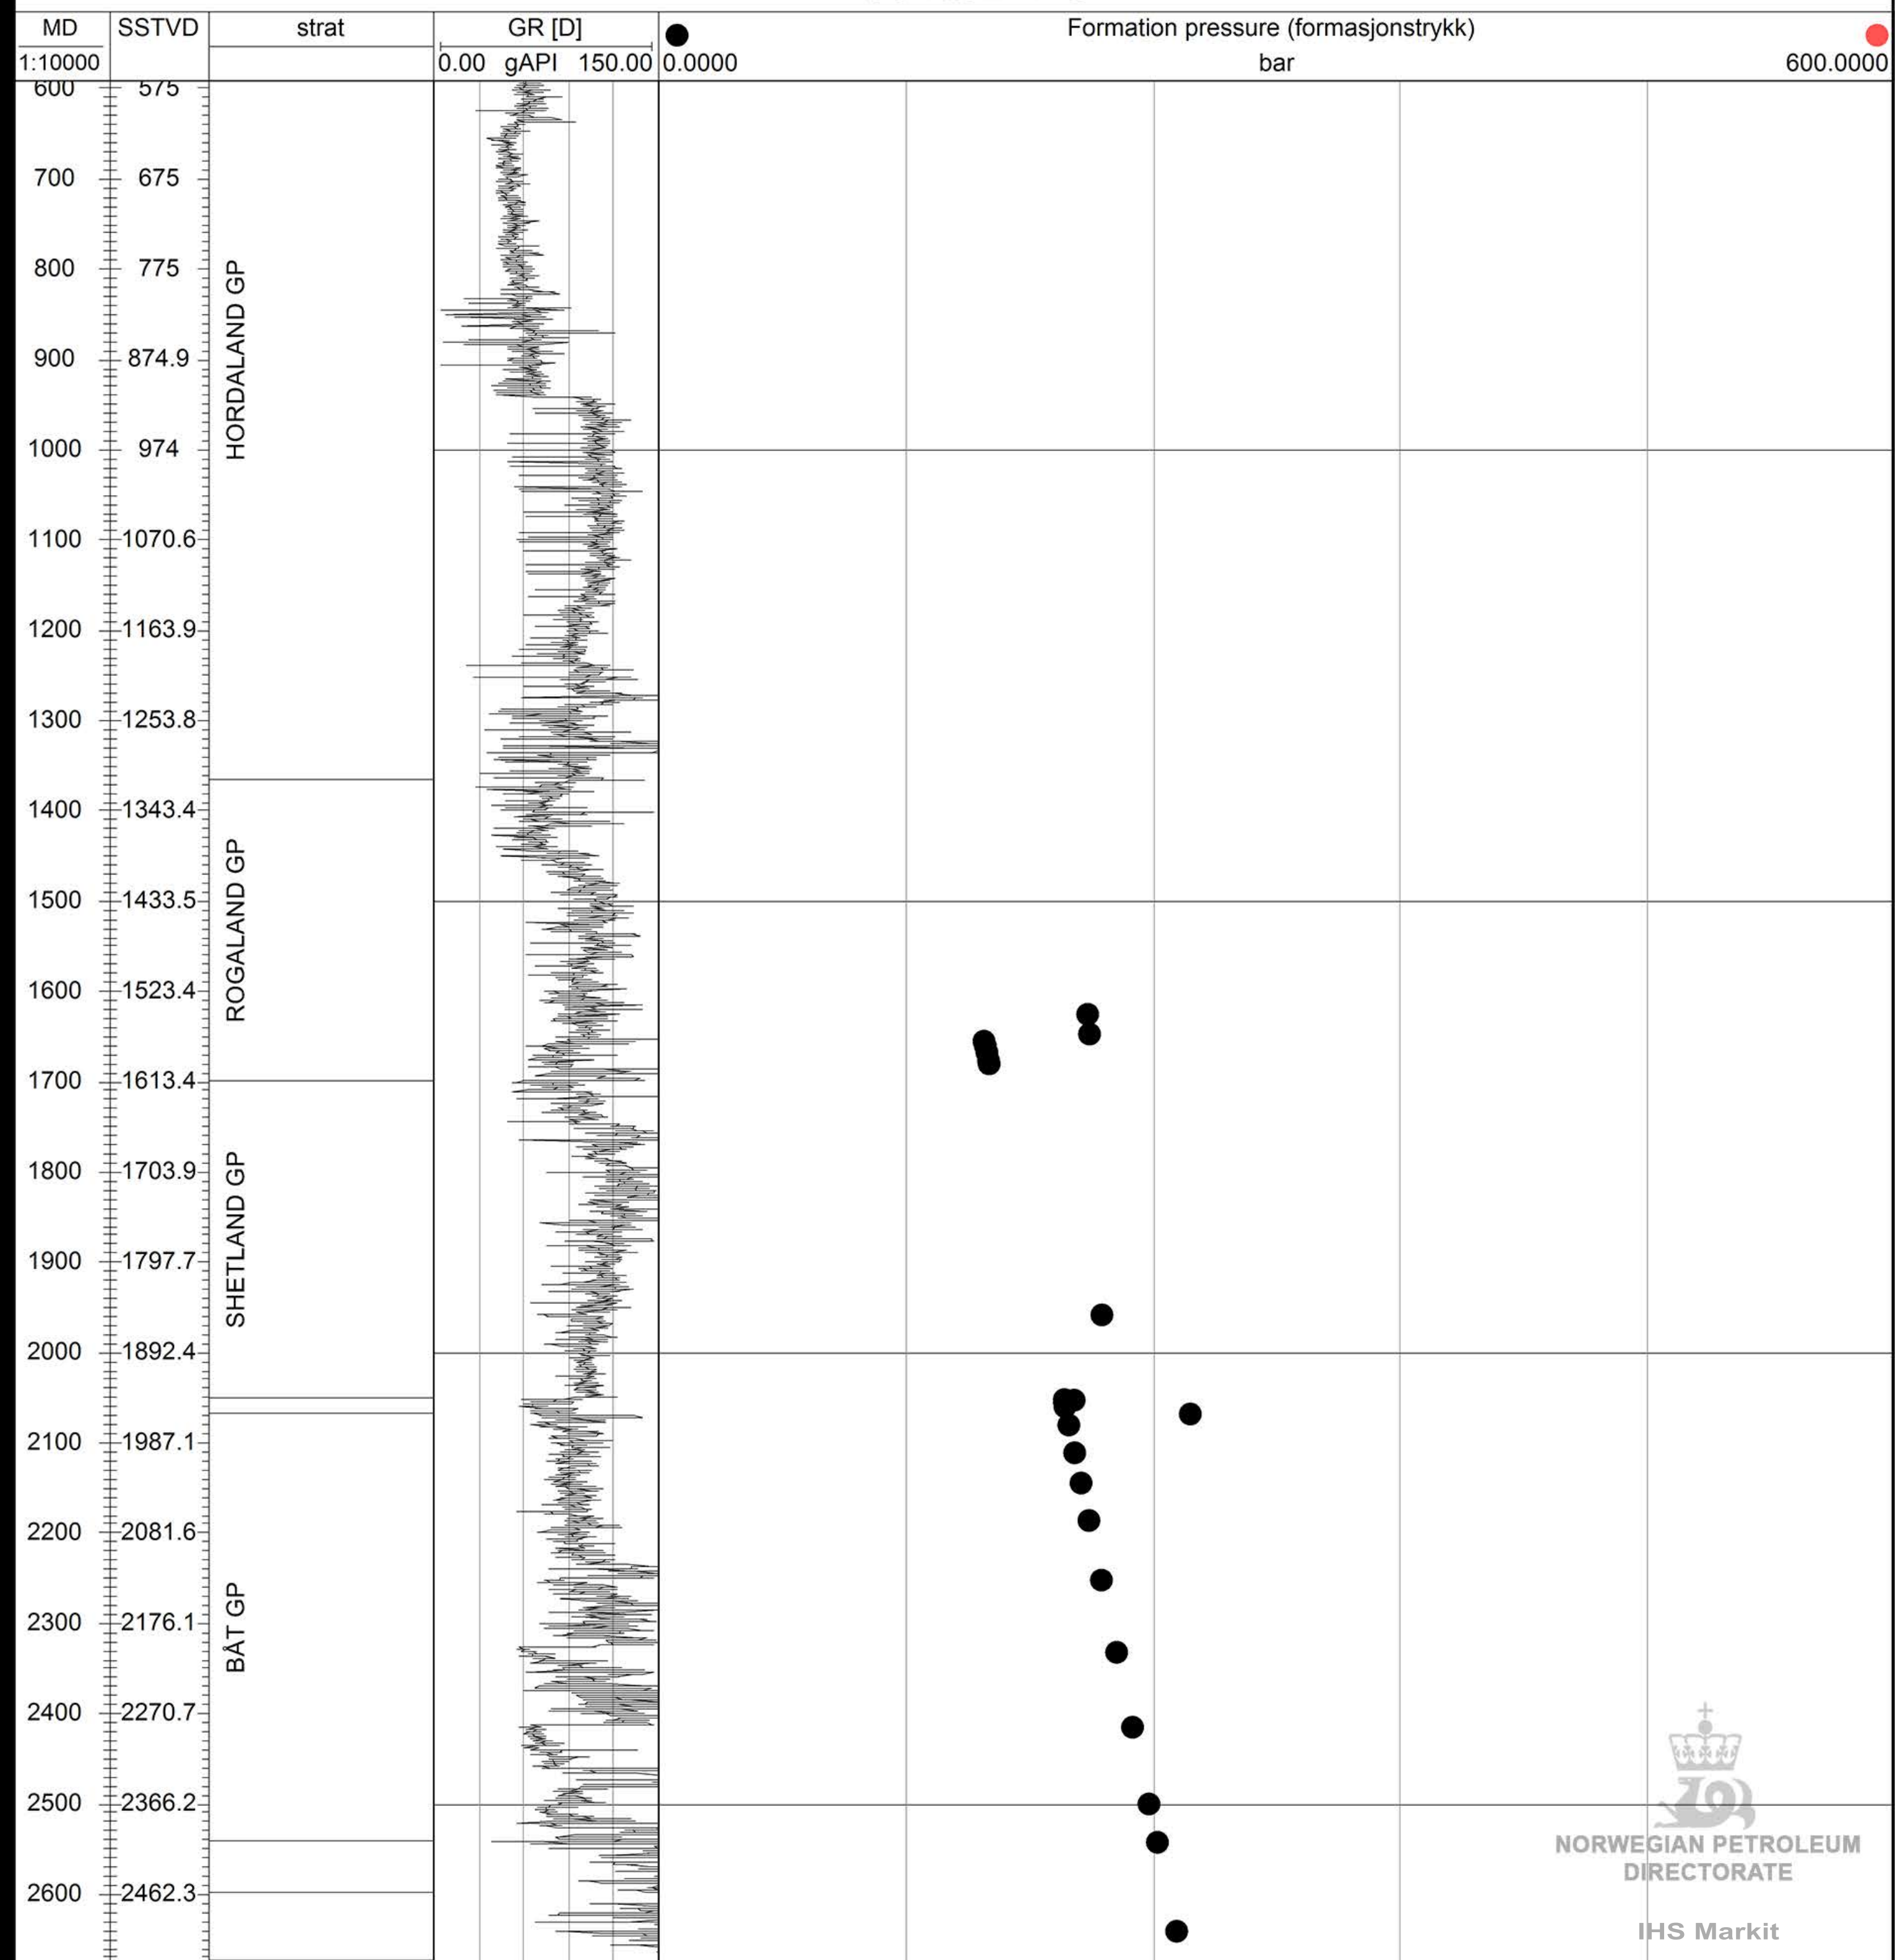

# 6610/2-1 S

NORWEGIAN PETROLEUM  
DIRECTORATE

IHS Markit