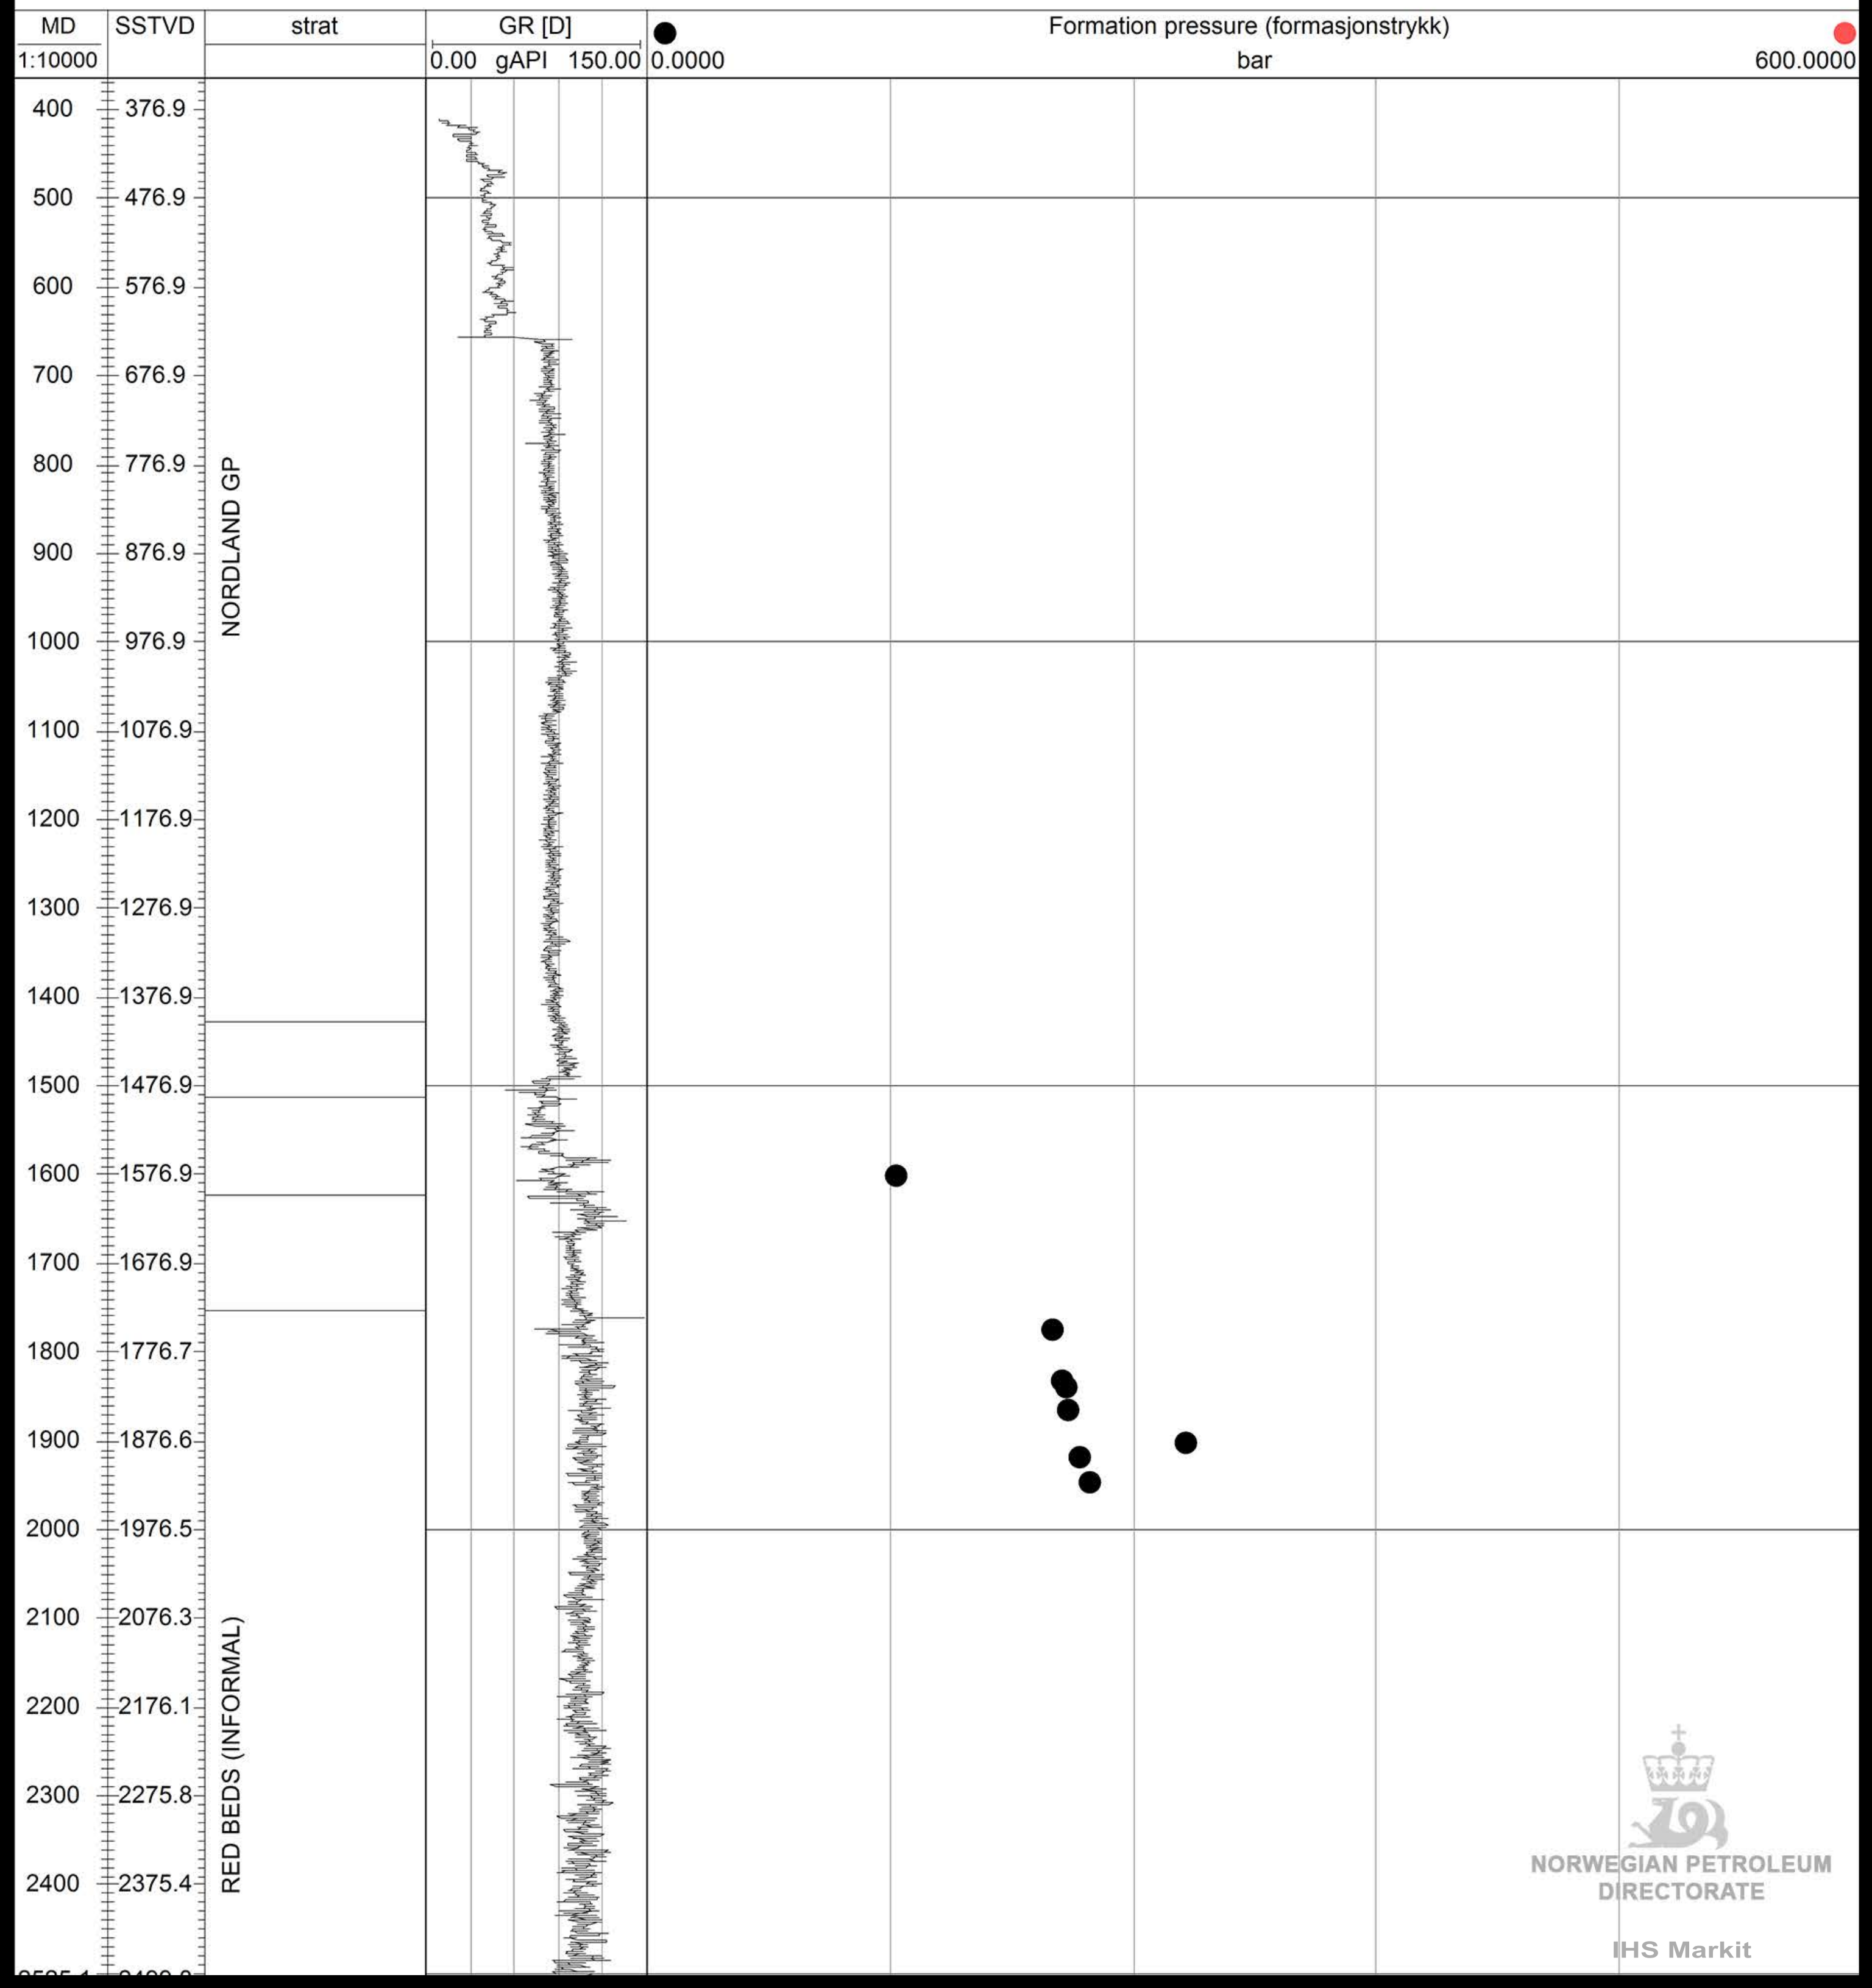

6608/8-1

NORWEGIAN PETROLEUM
DIRECTORATE

IHS Markit