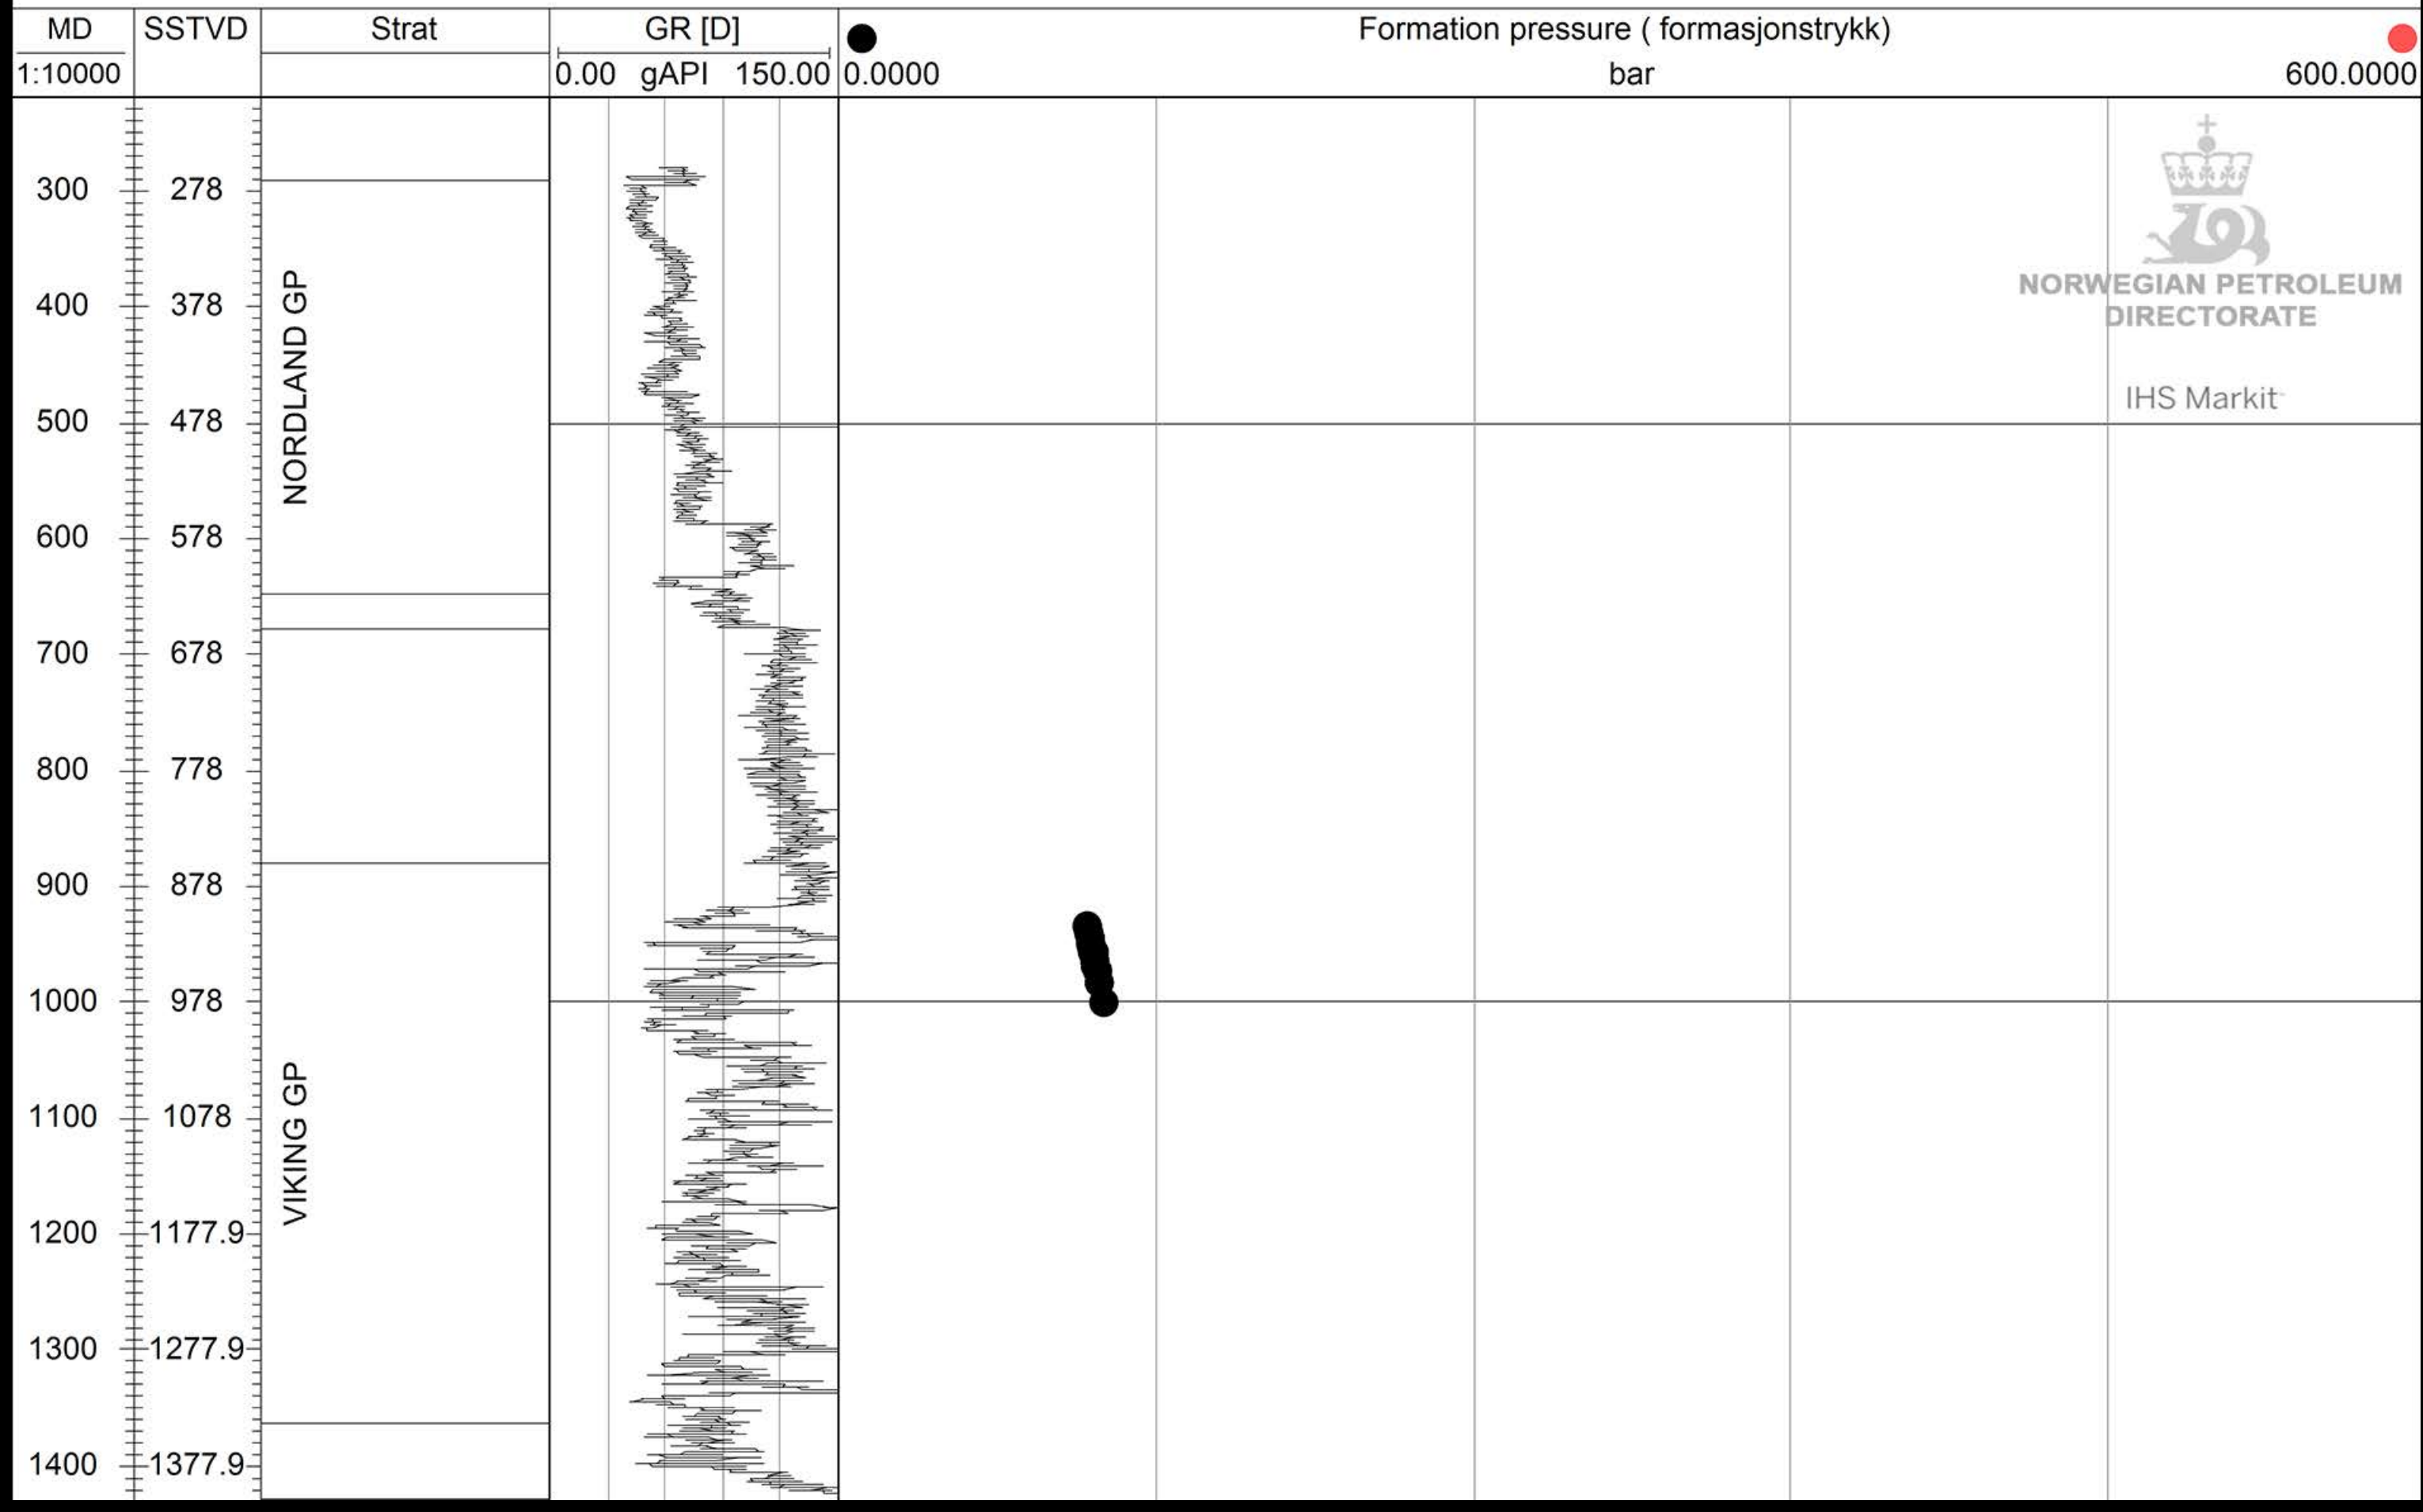

● 36/7-2

NORWEGIAN PETROLEUM
DIRECTORATE

IHS Markit