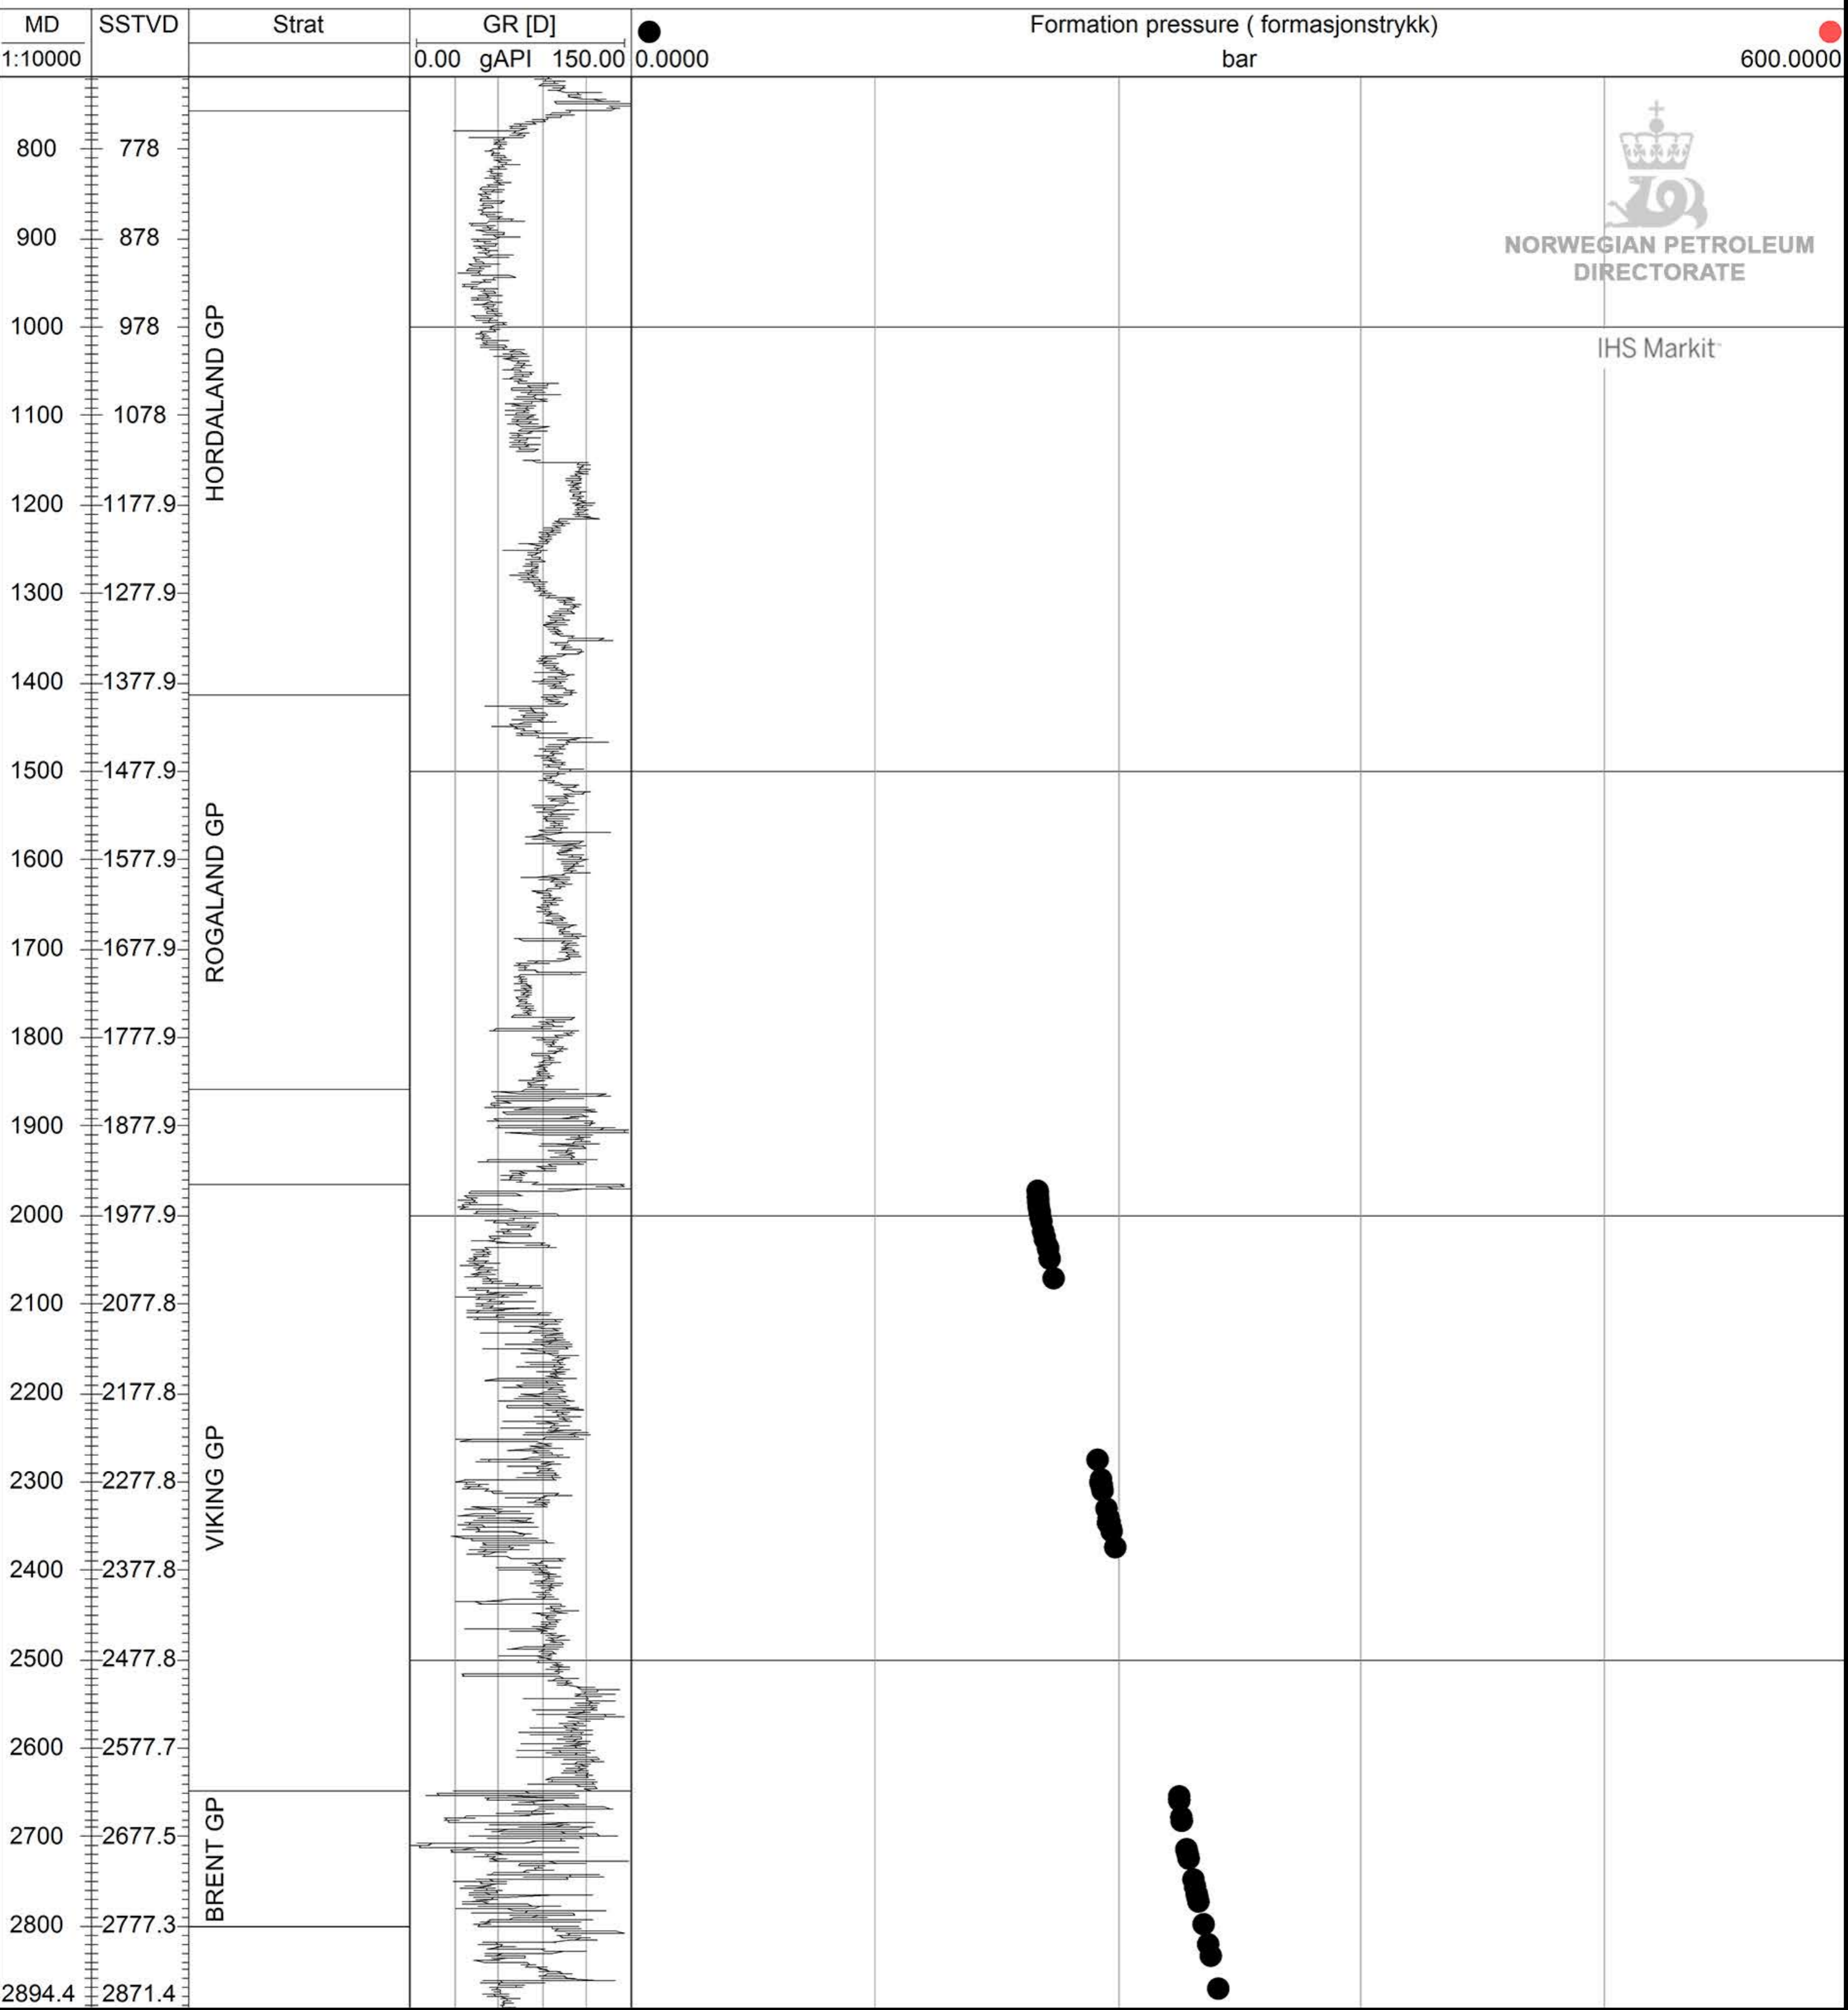

☀ 35/11-10

NORWEGIAN PETROLEUM
DIRECTORATE

IHS Markit