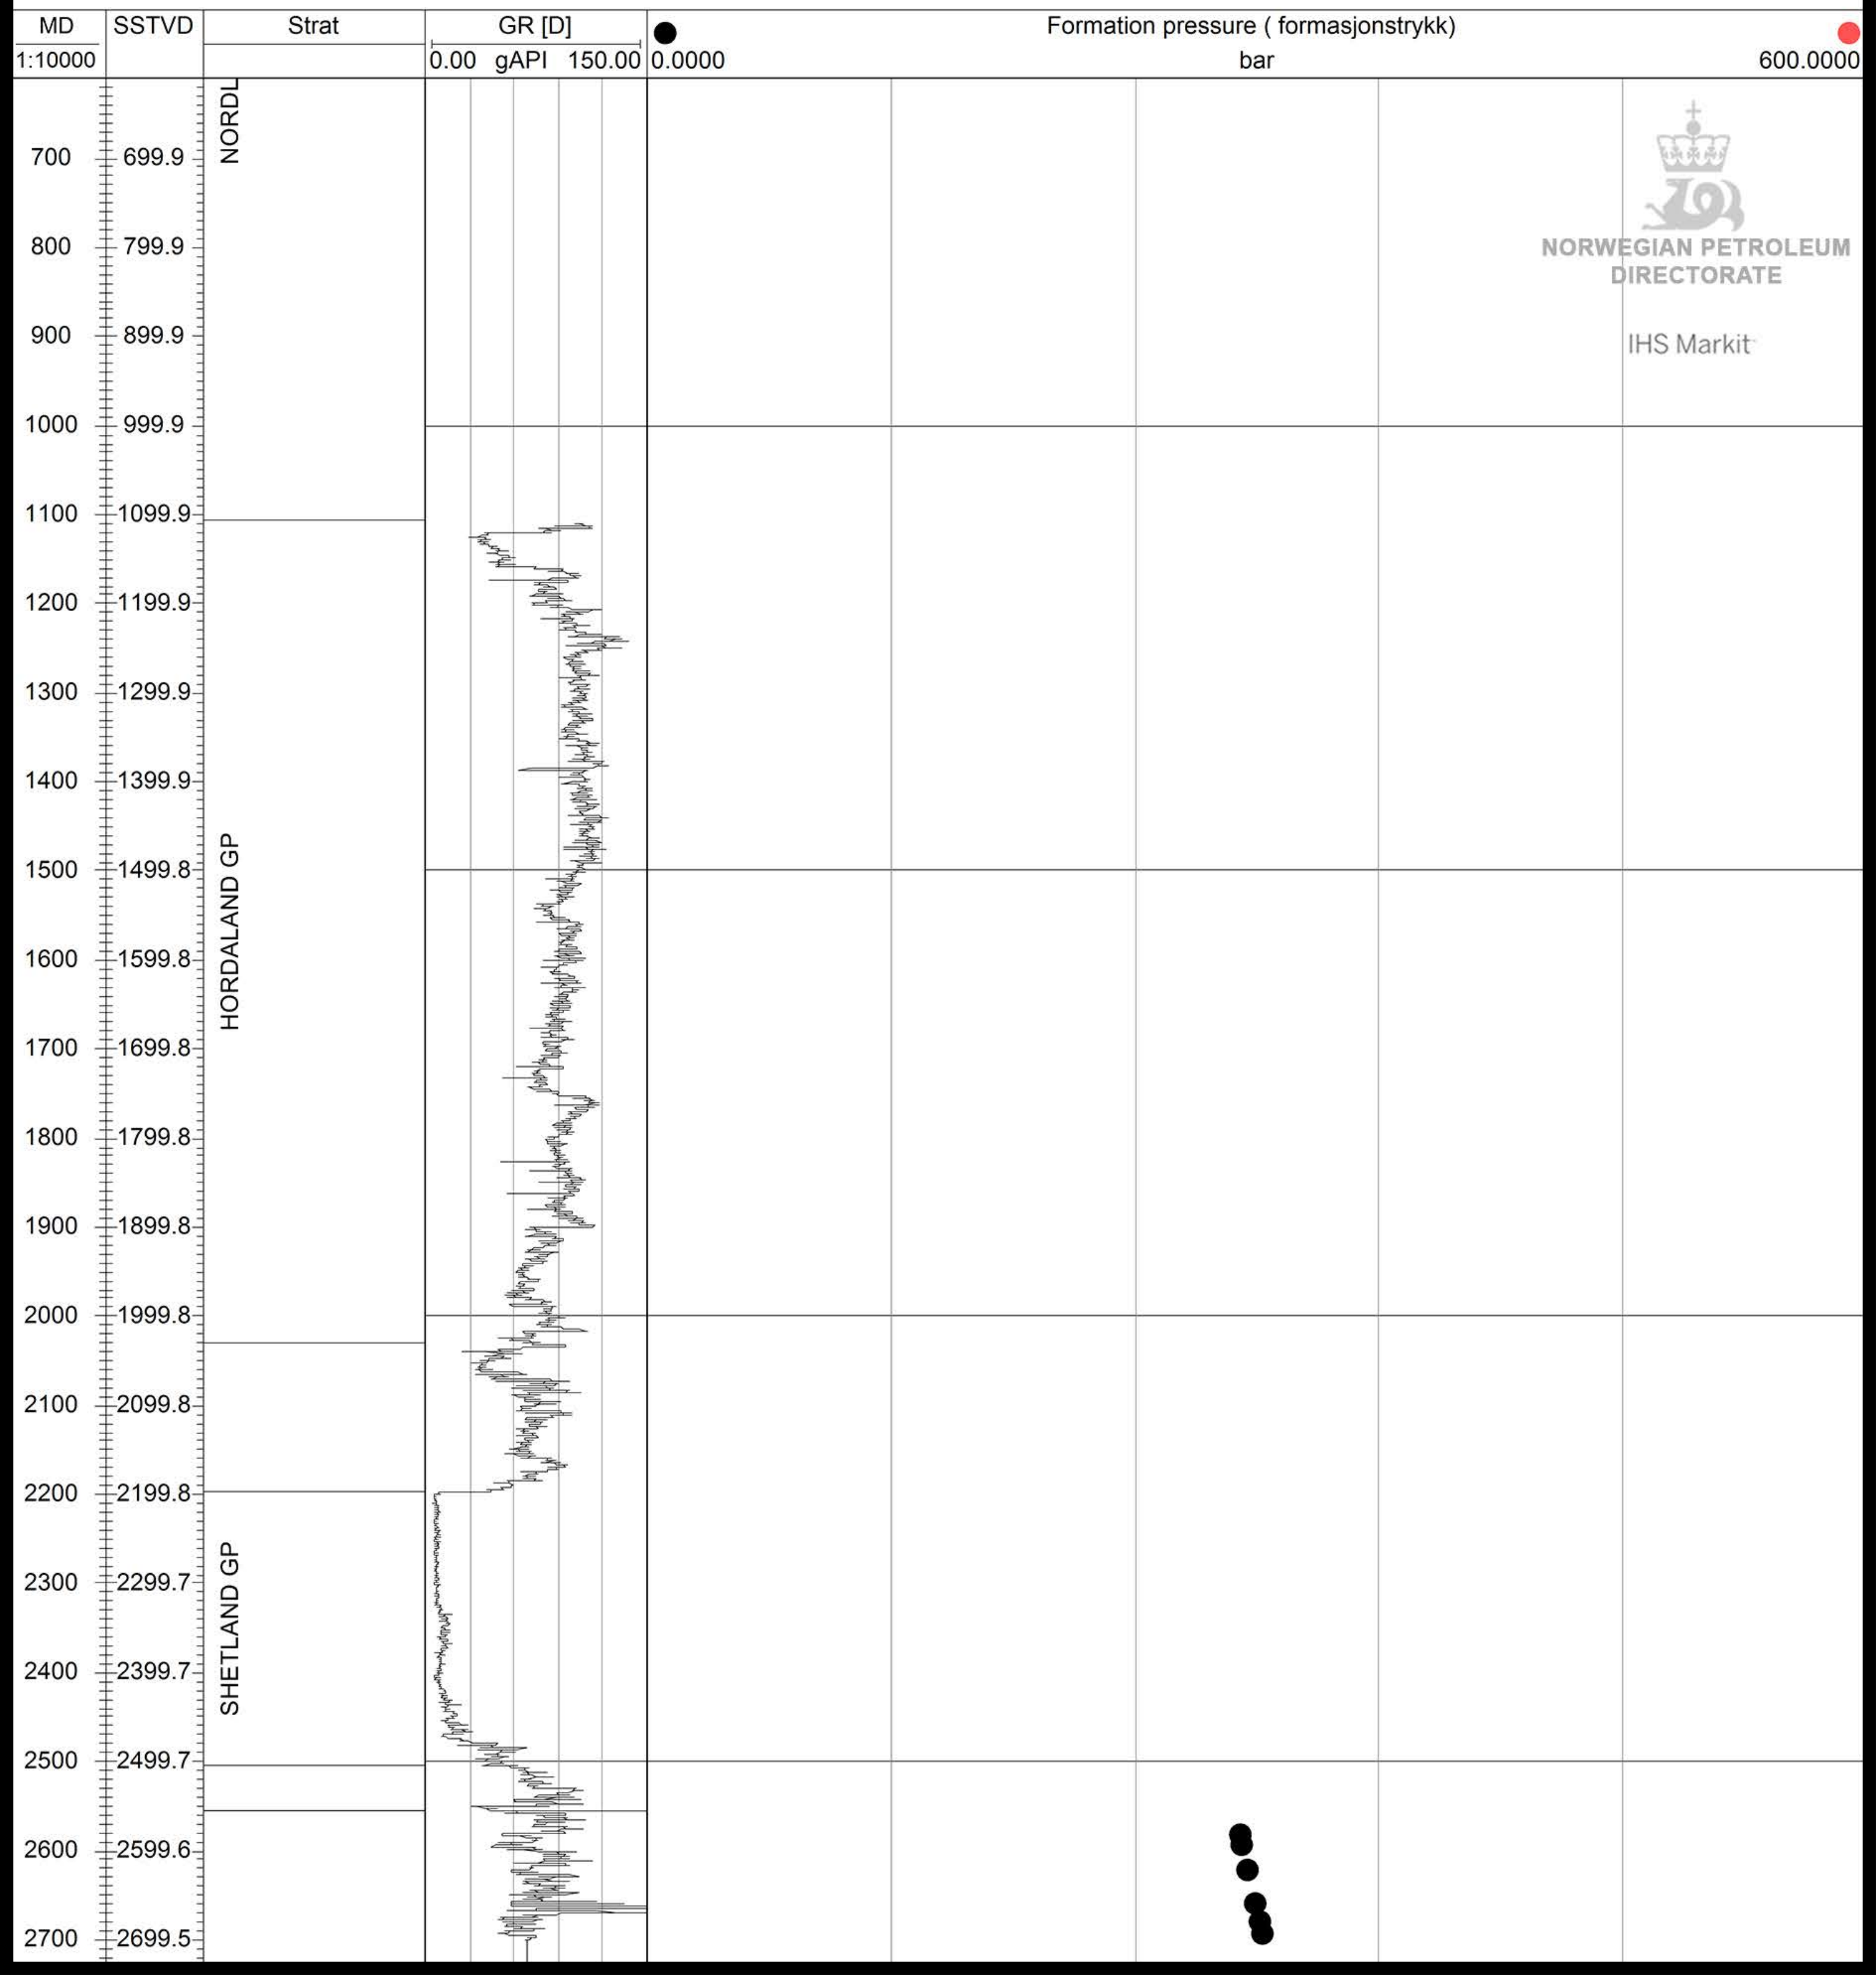

16/7-6

NORWEGIAN PETROLEUM
DIRECTORATE

IHS Markit