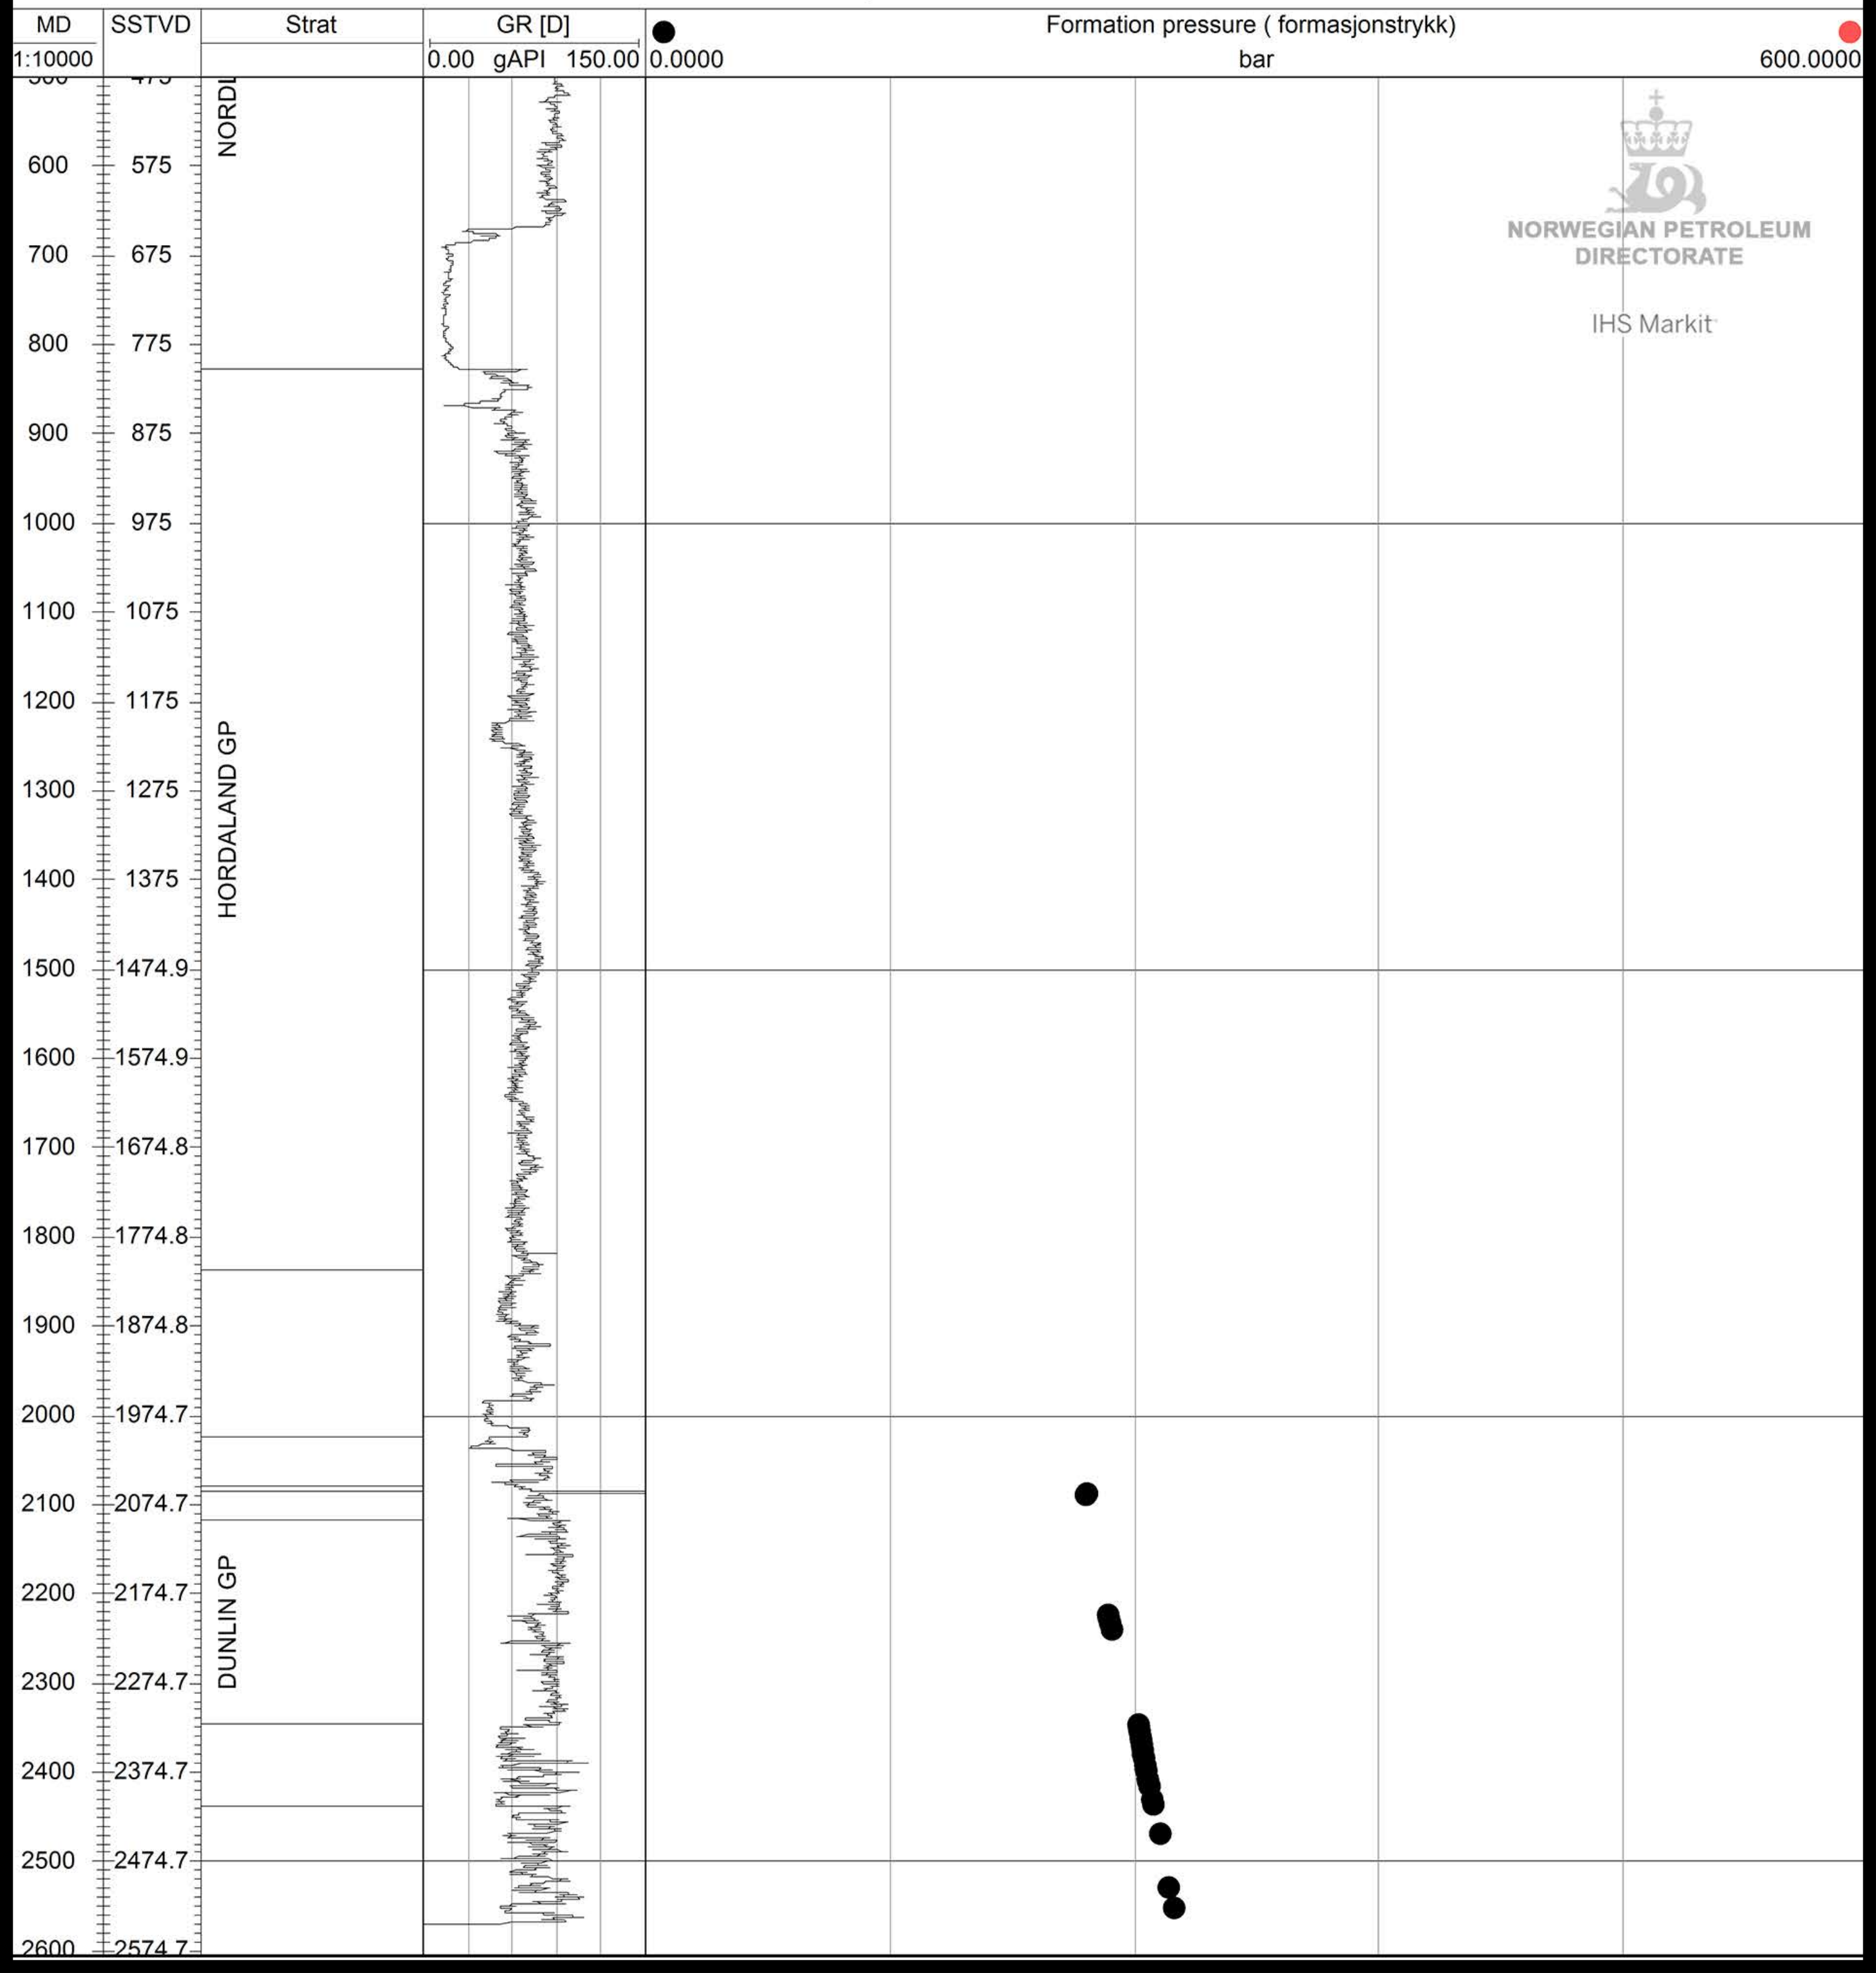

# ☀ 31/4-8

NORWEGIAN PETROLEUM  
DIRECTORATE

IHS Markit