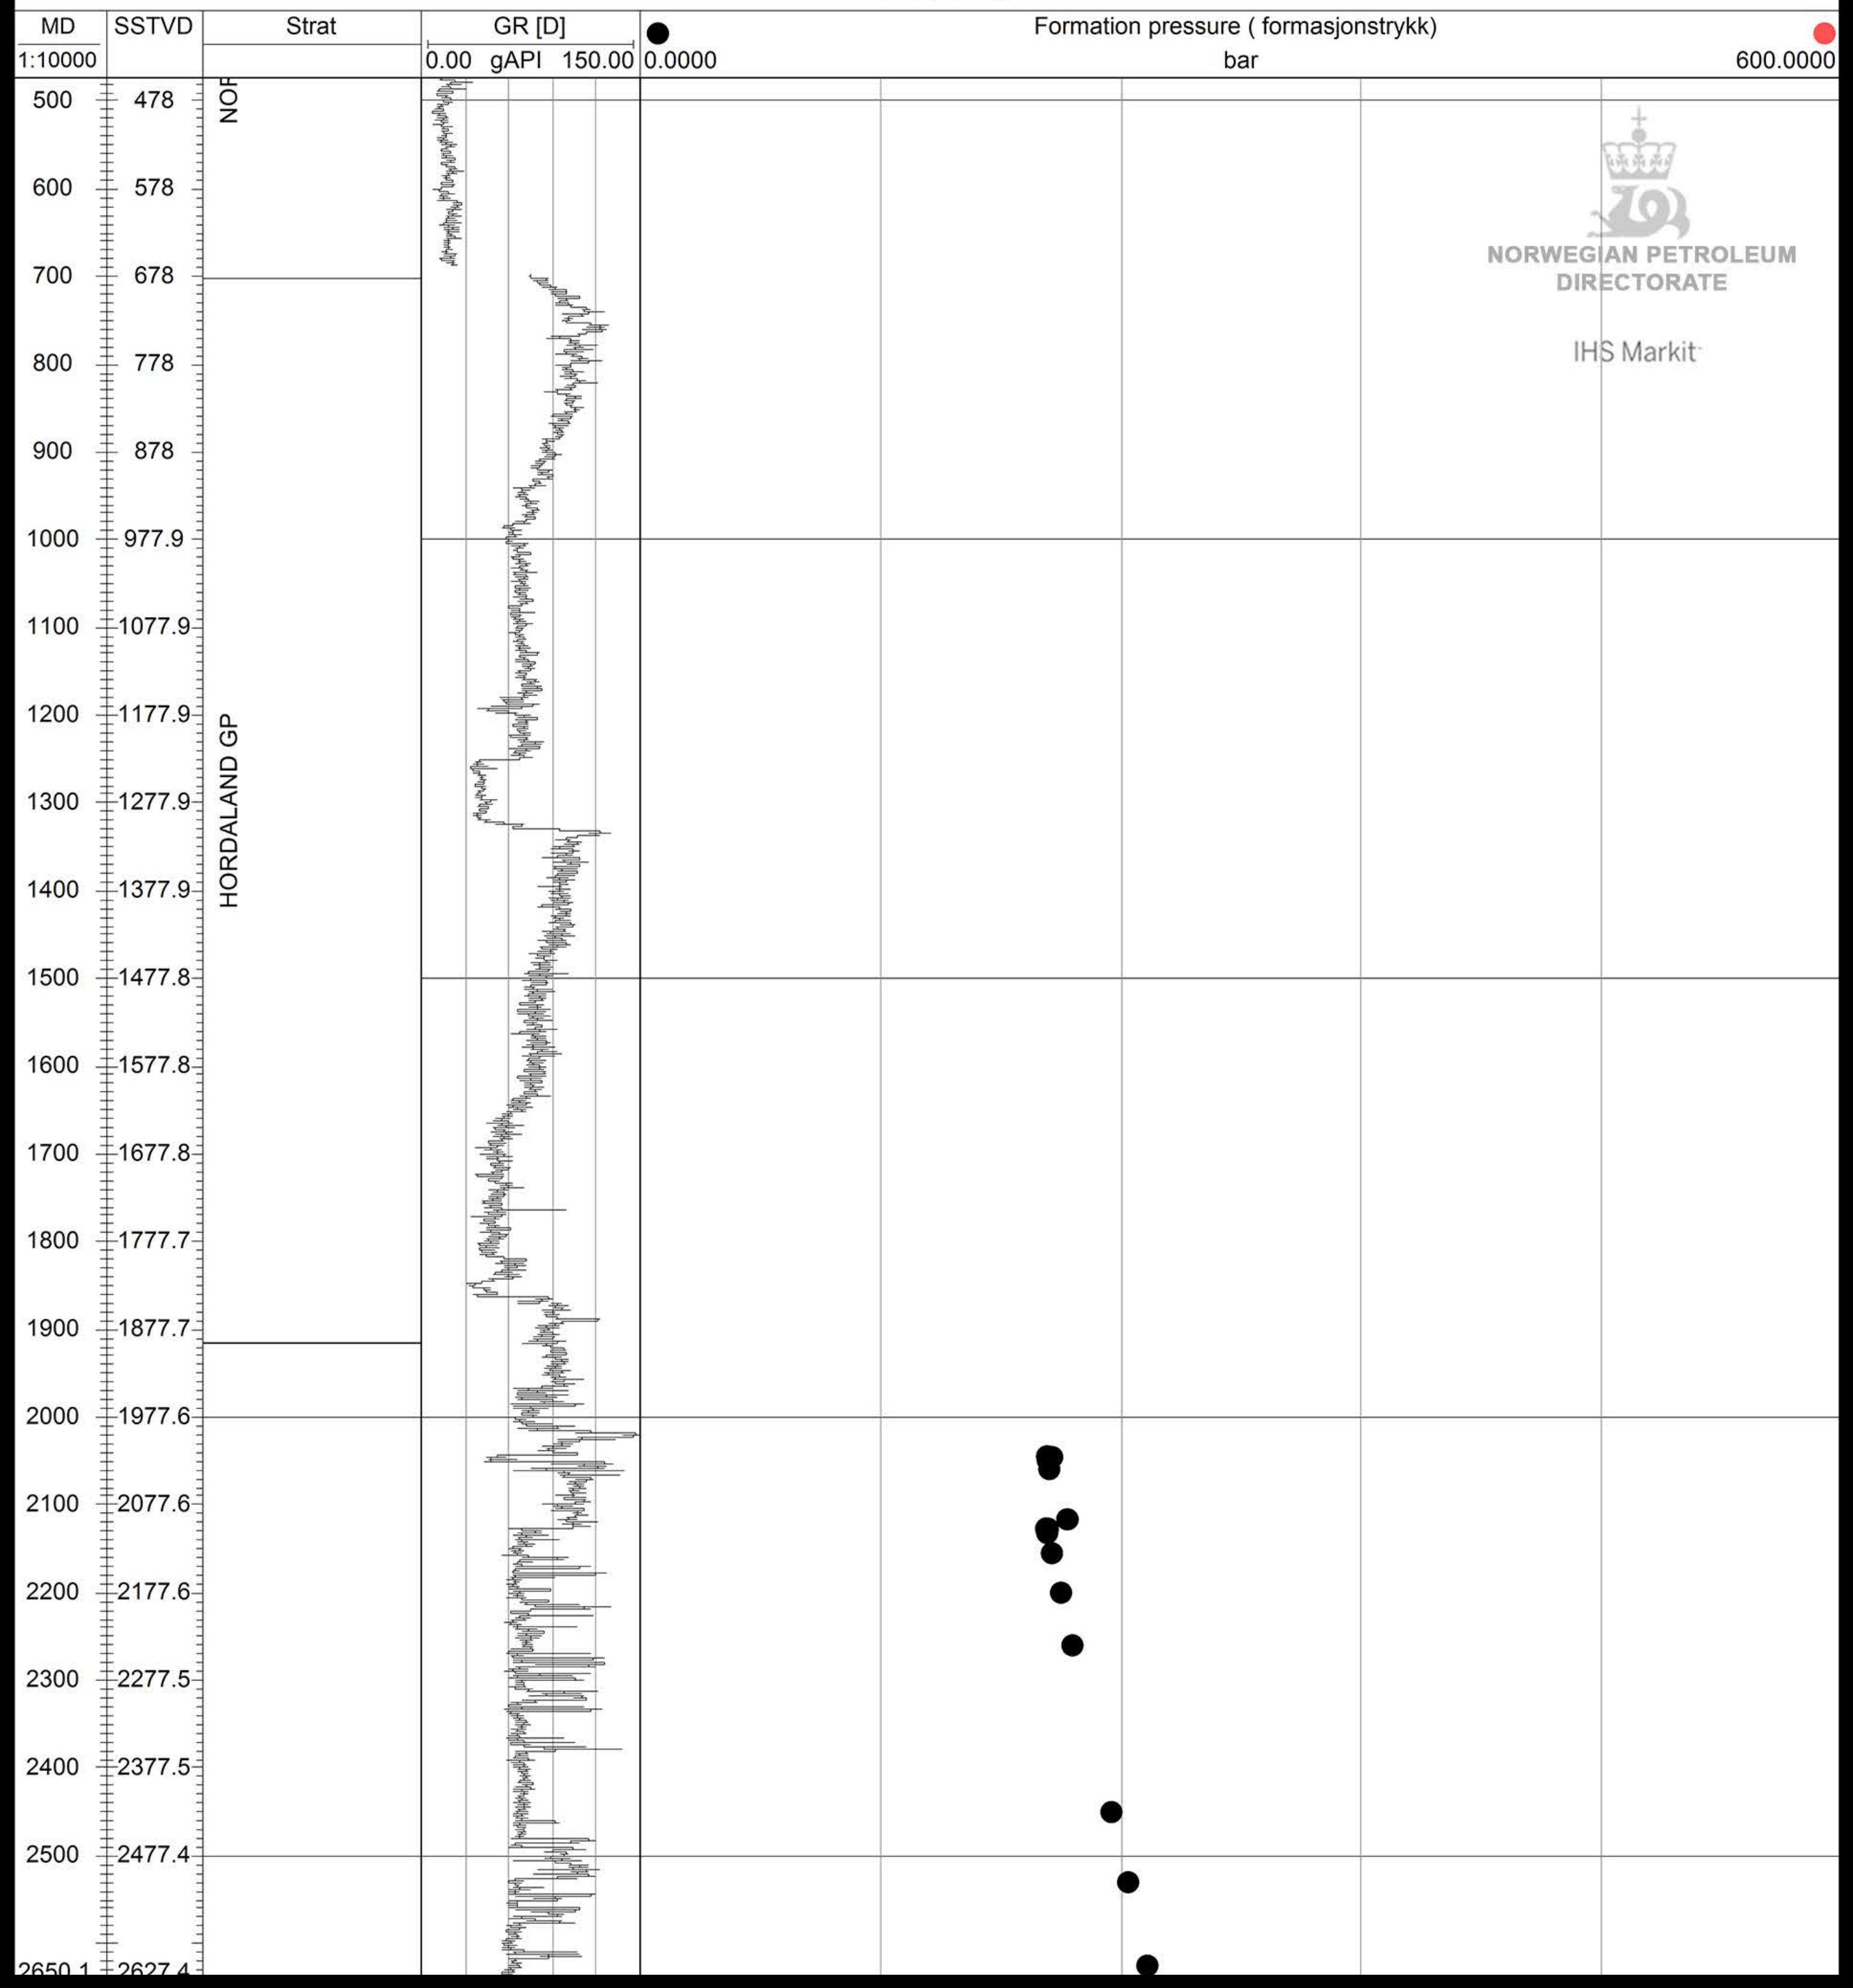

● 25/7-5

NORWEGIAN PETROLEUM
DIRECTORATE

IHS Markit

600.0000