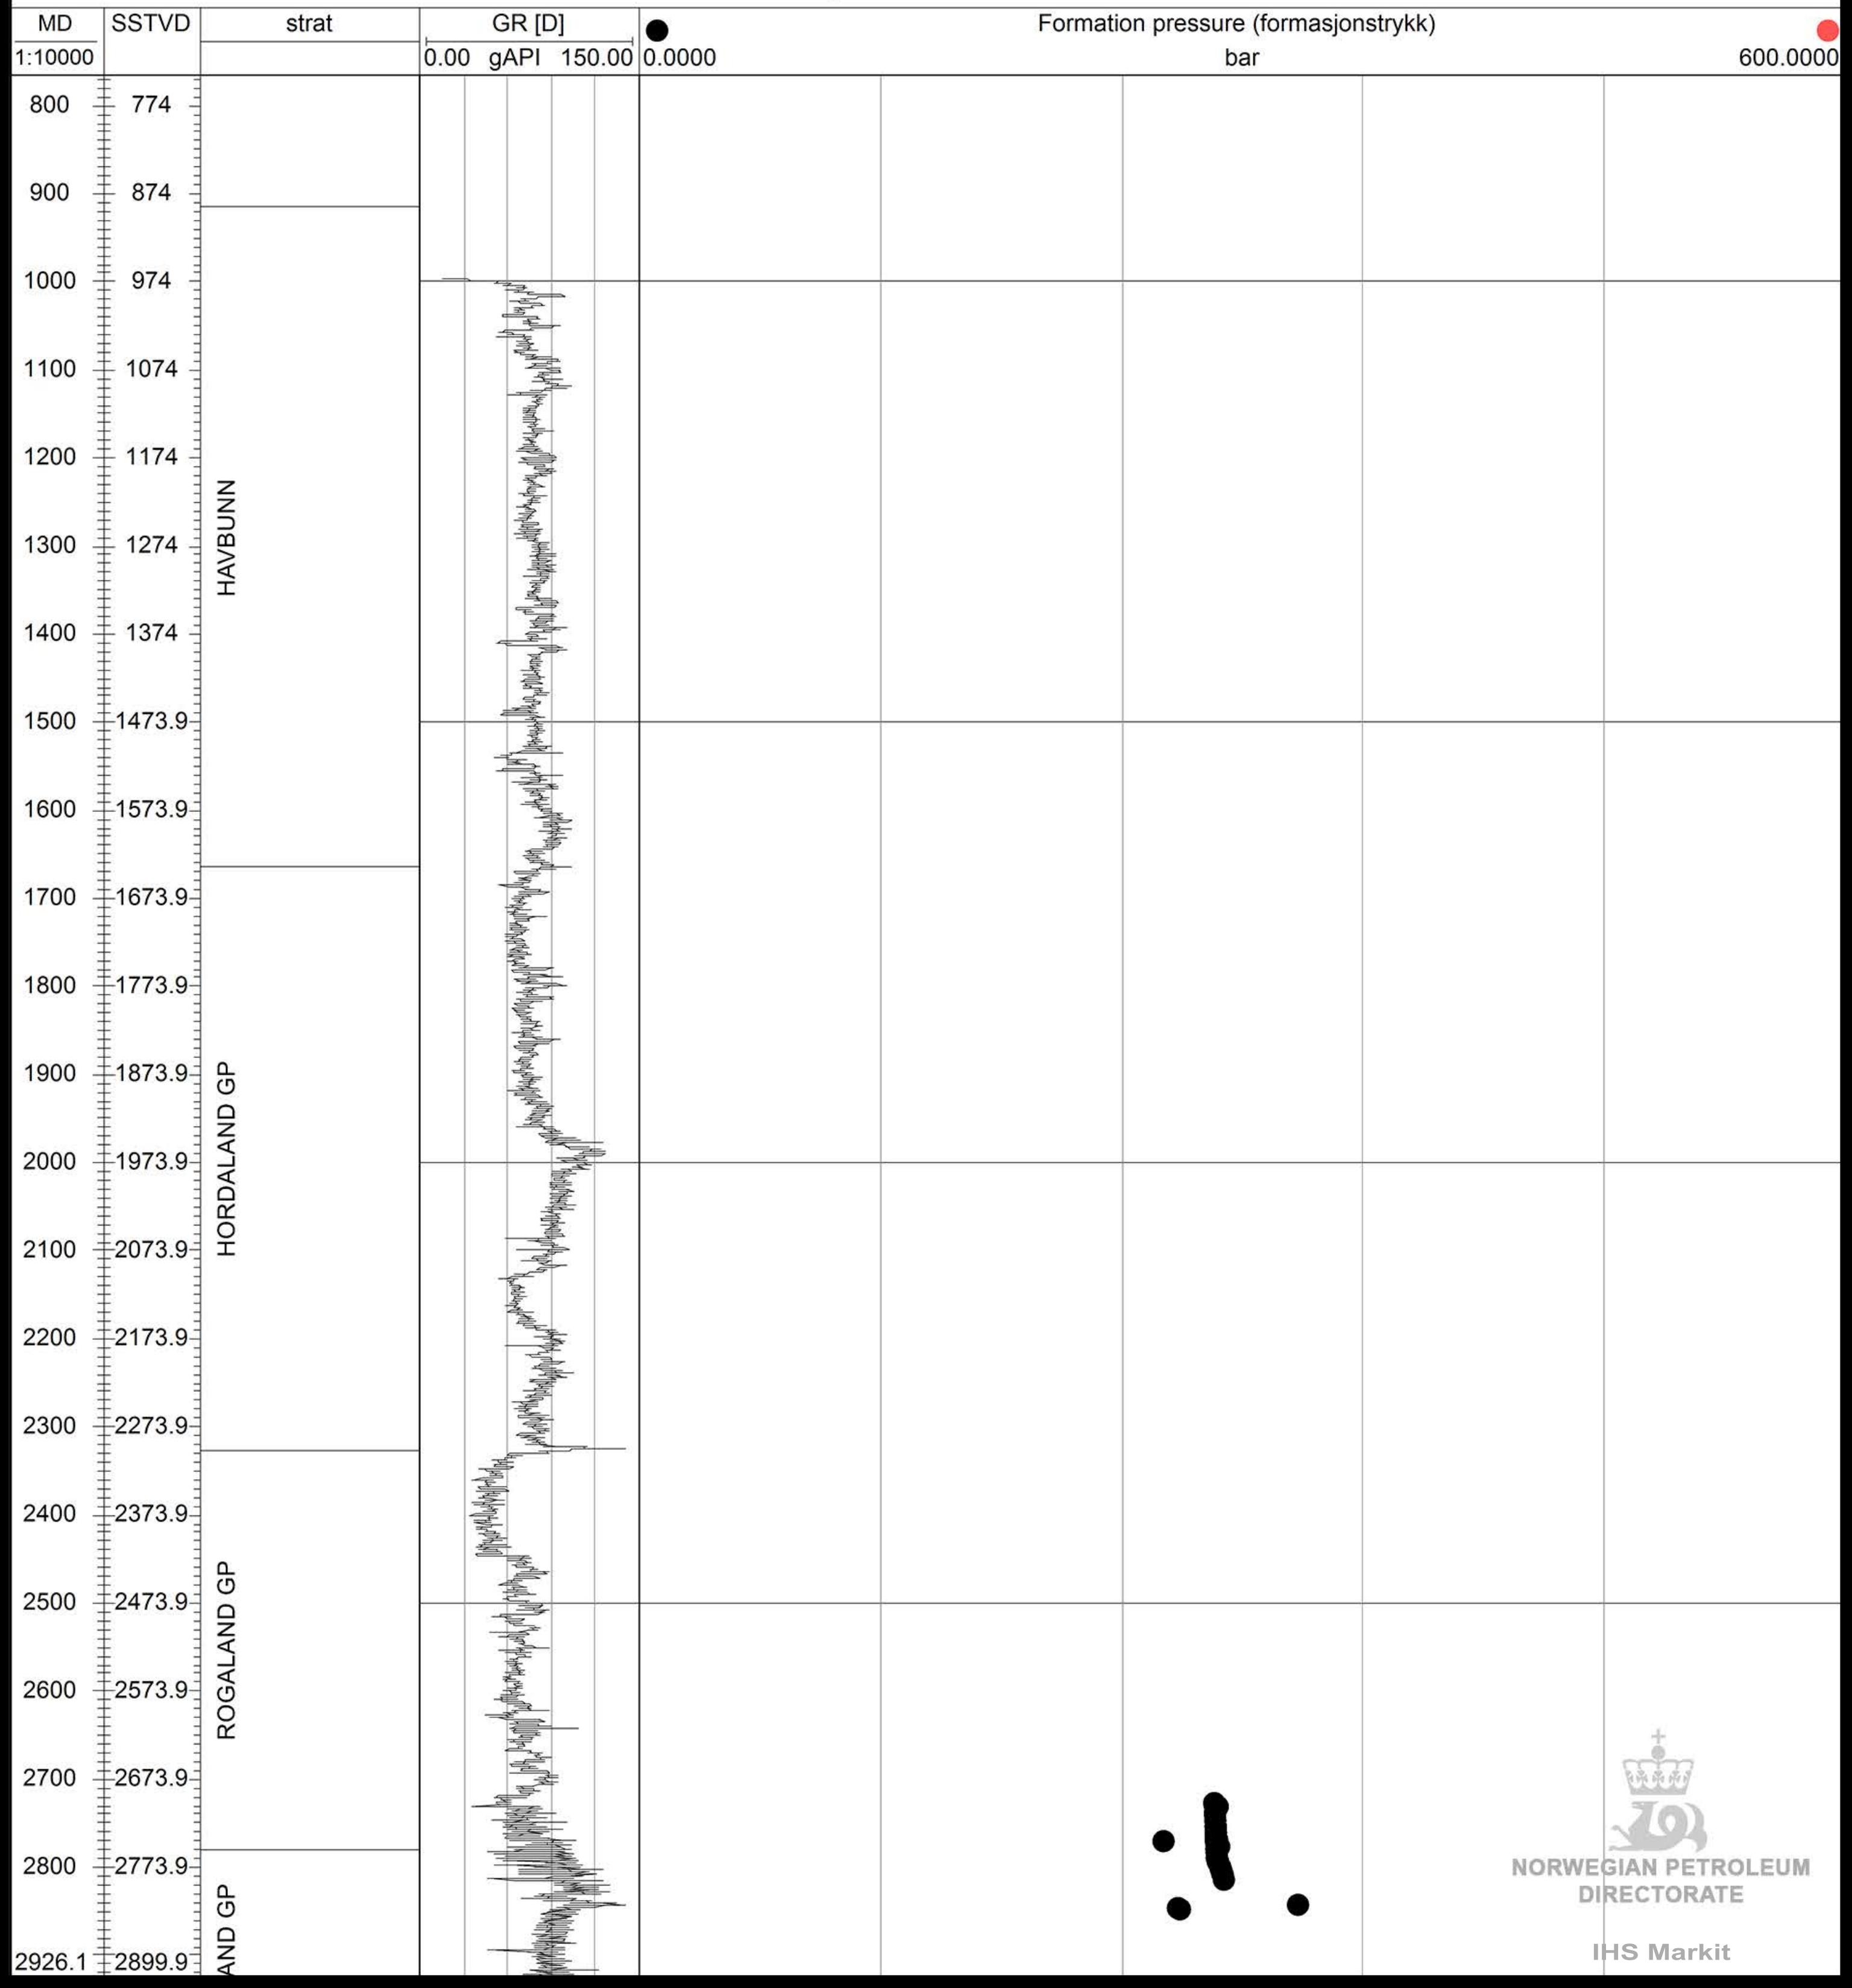

# ☀ 6305/5-1

NORWEGIAN PETROLEUM  
DIRECTORATE

IHS Markit