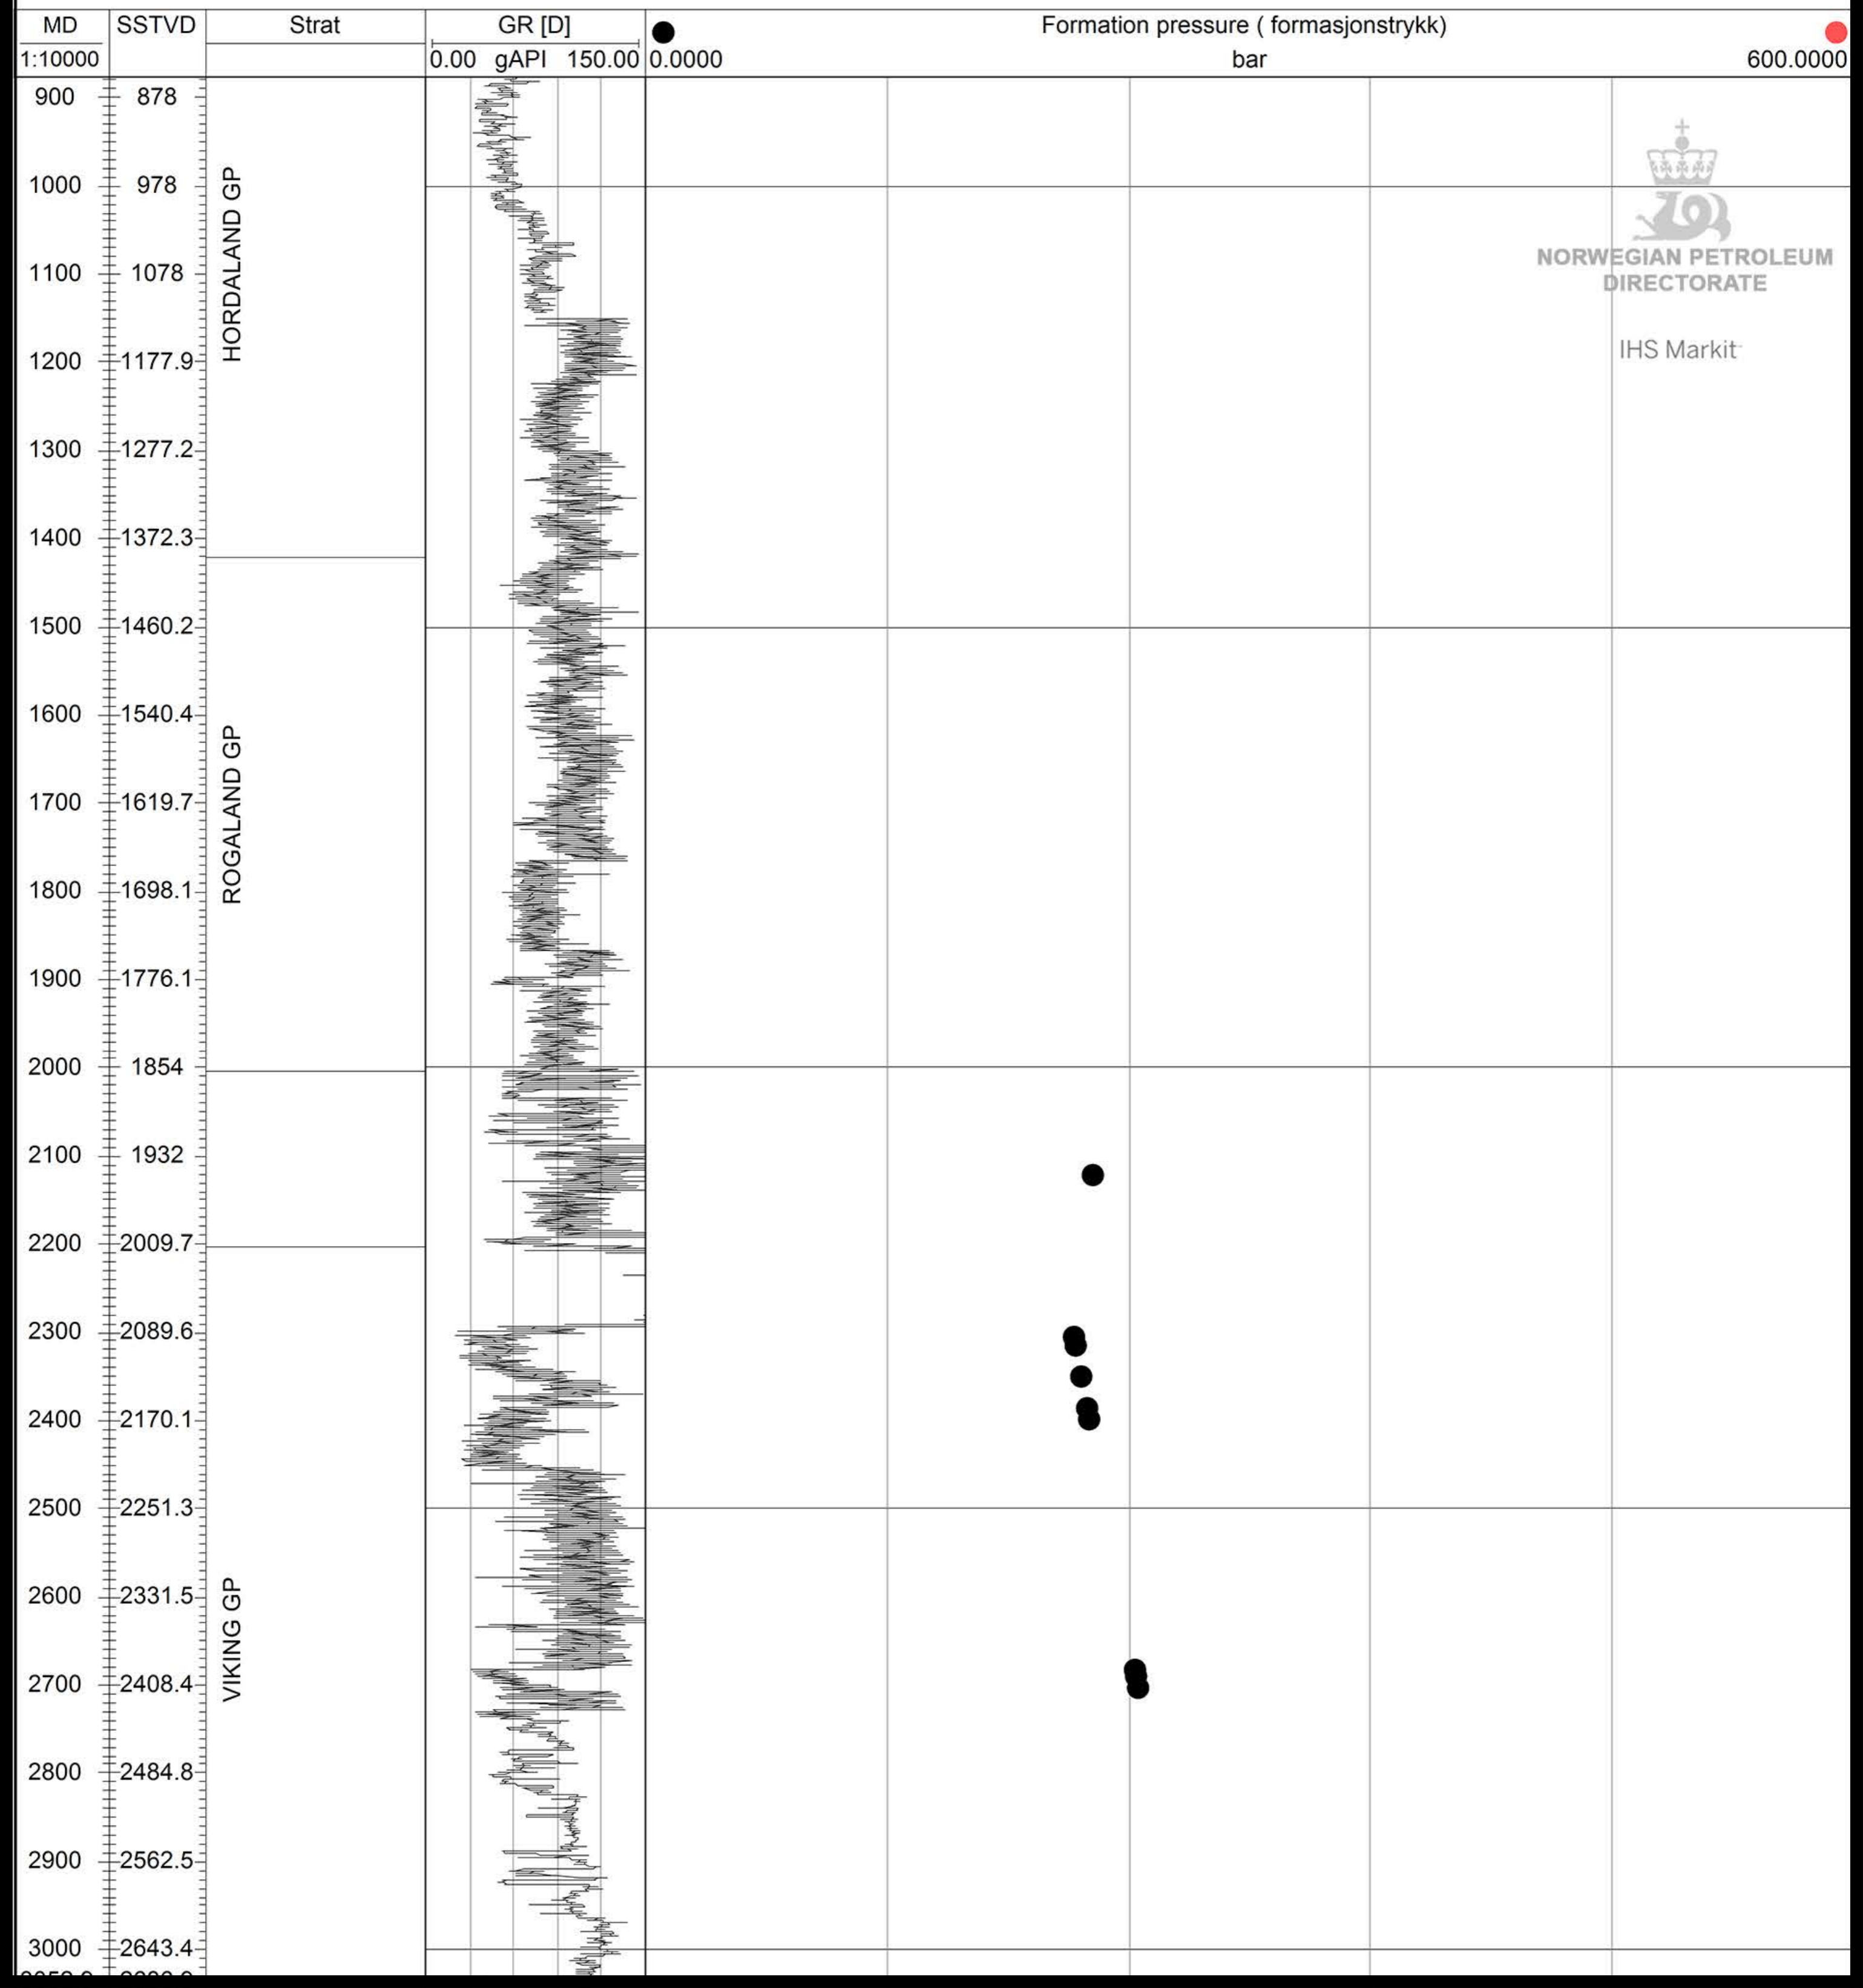

# 35/11-10 A

  
 NORWEGIAN PETROLEUM  
 DIRECTORATE  
 IHS Markit