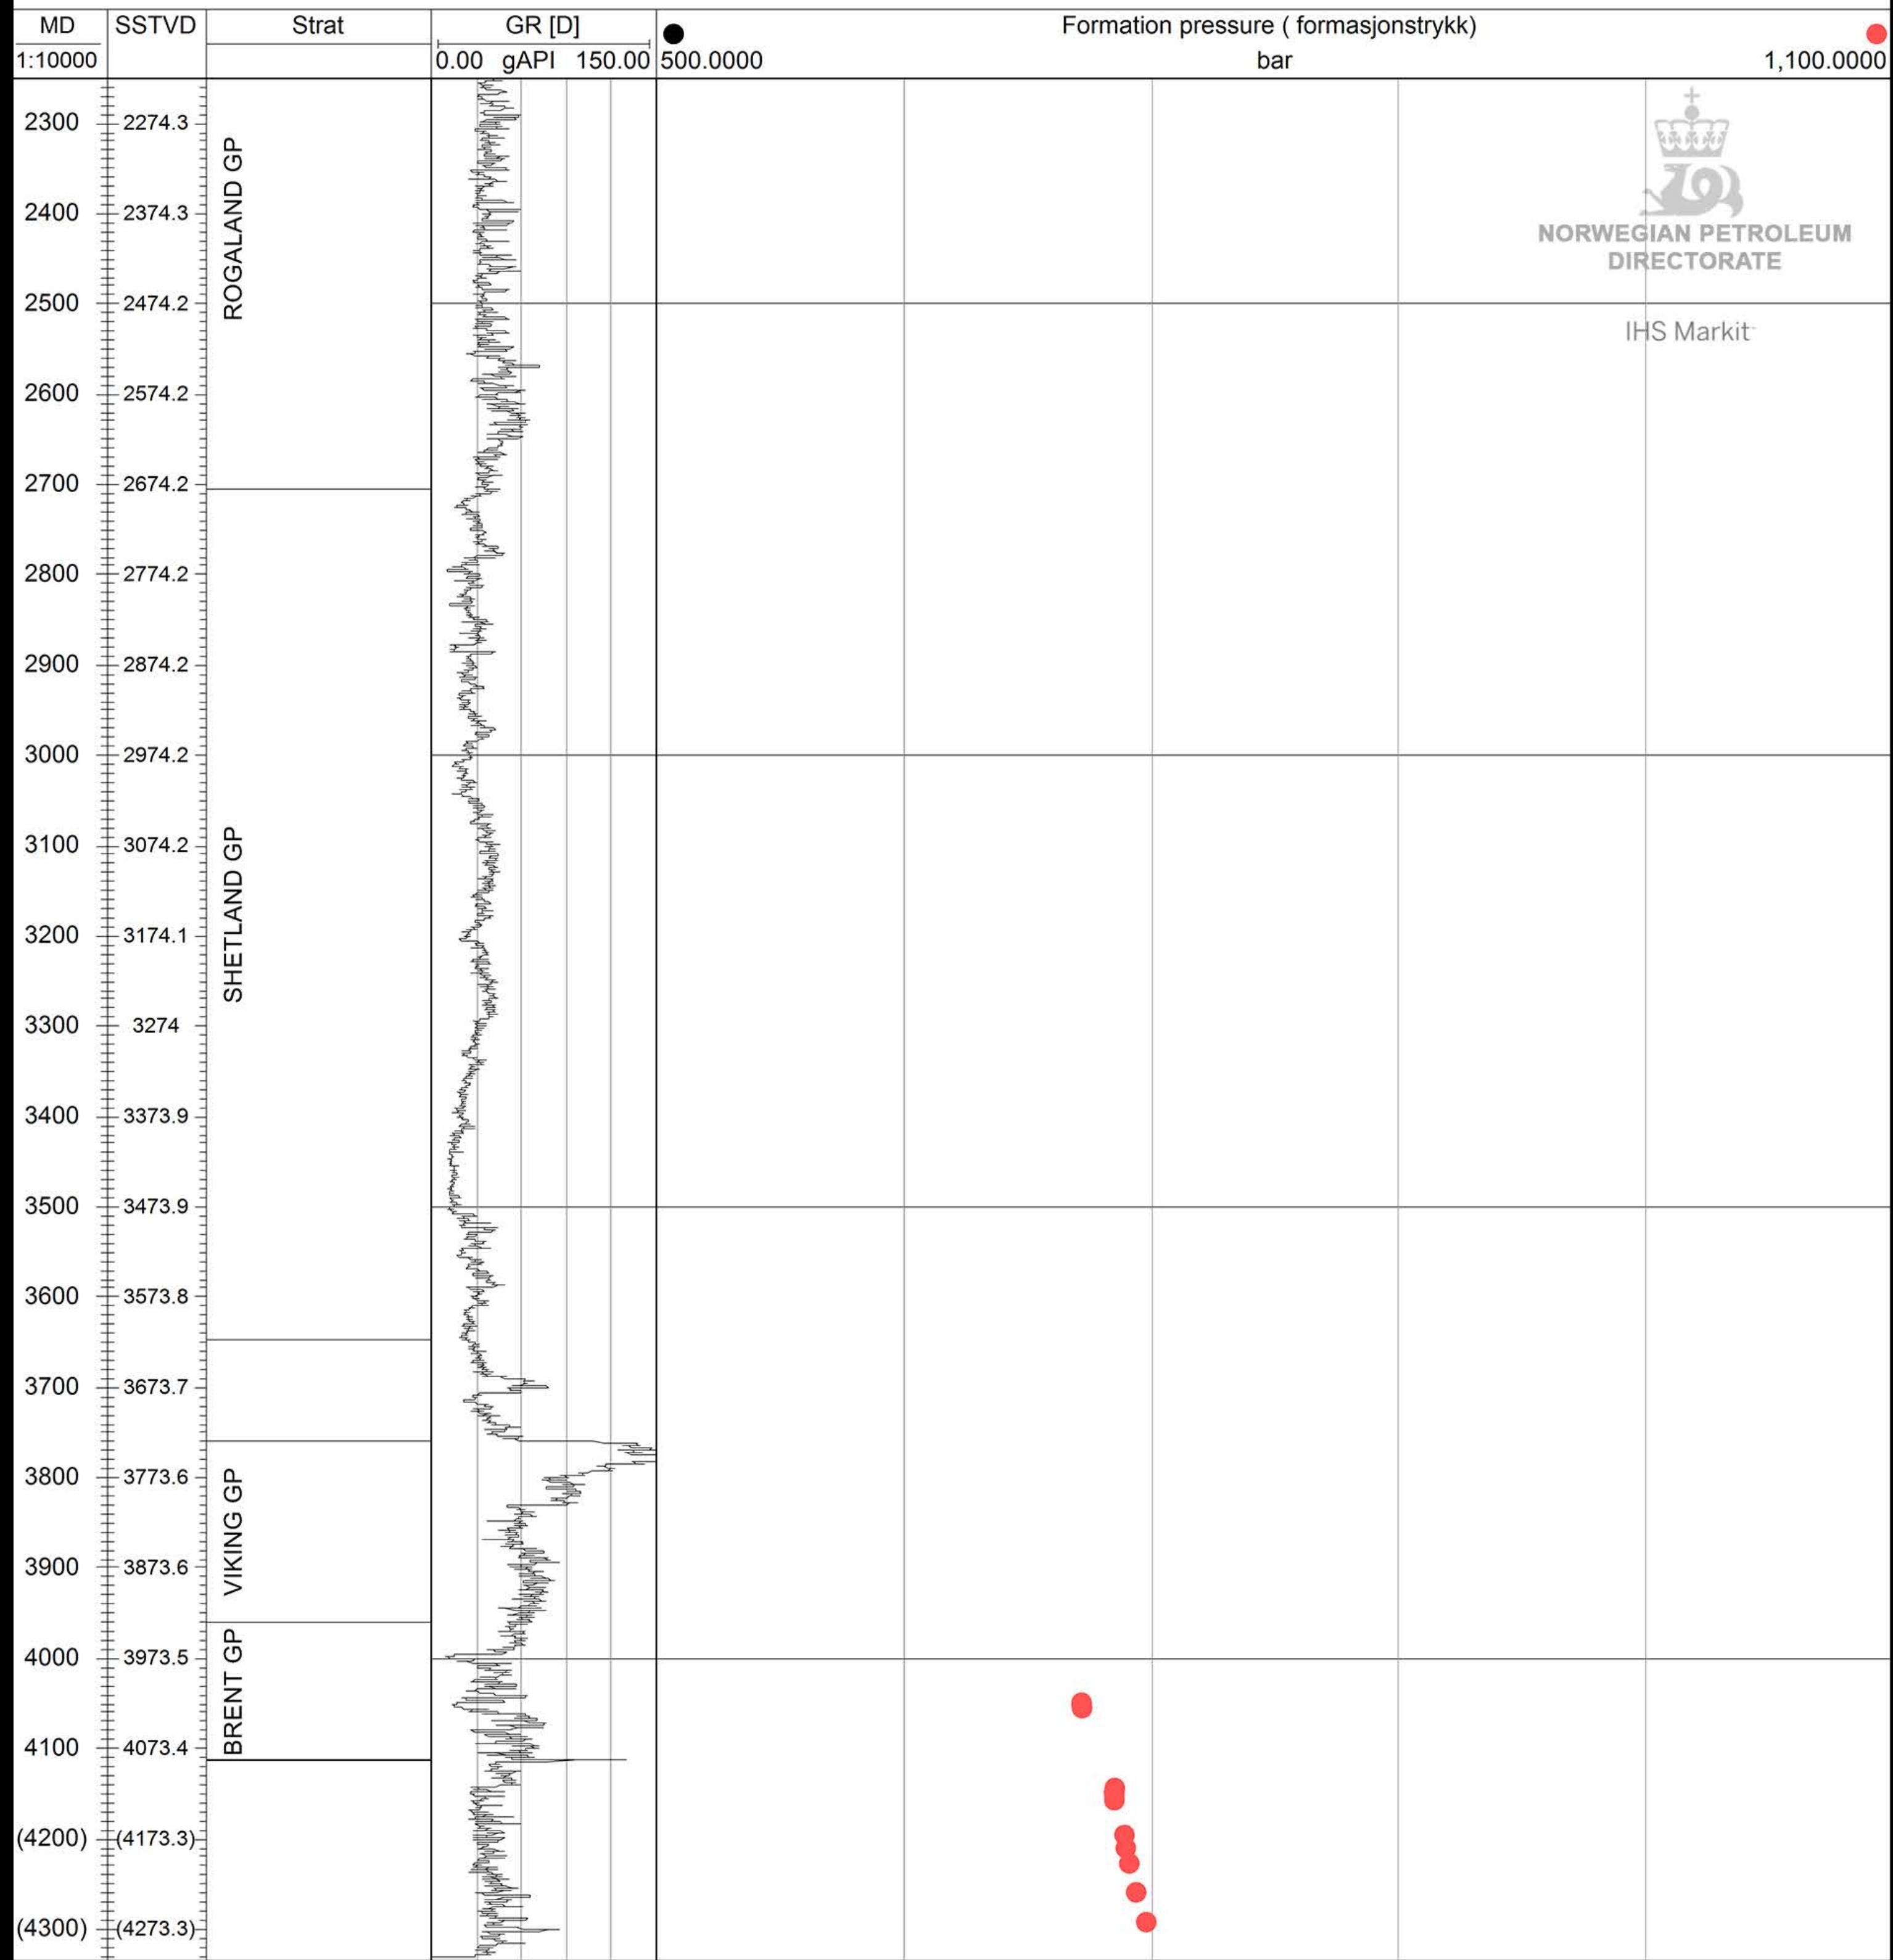

☀ 15/5-2

NORWEGIAN PETROLEUM
DIRECTORATE

IHS Markit