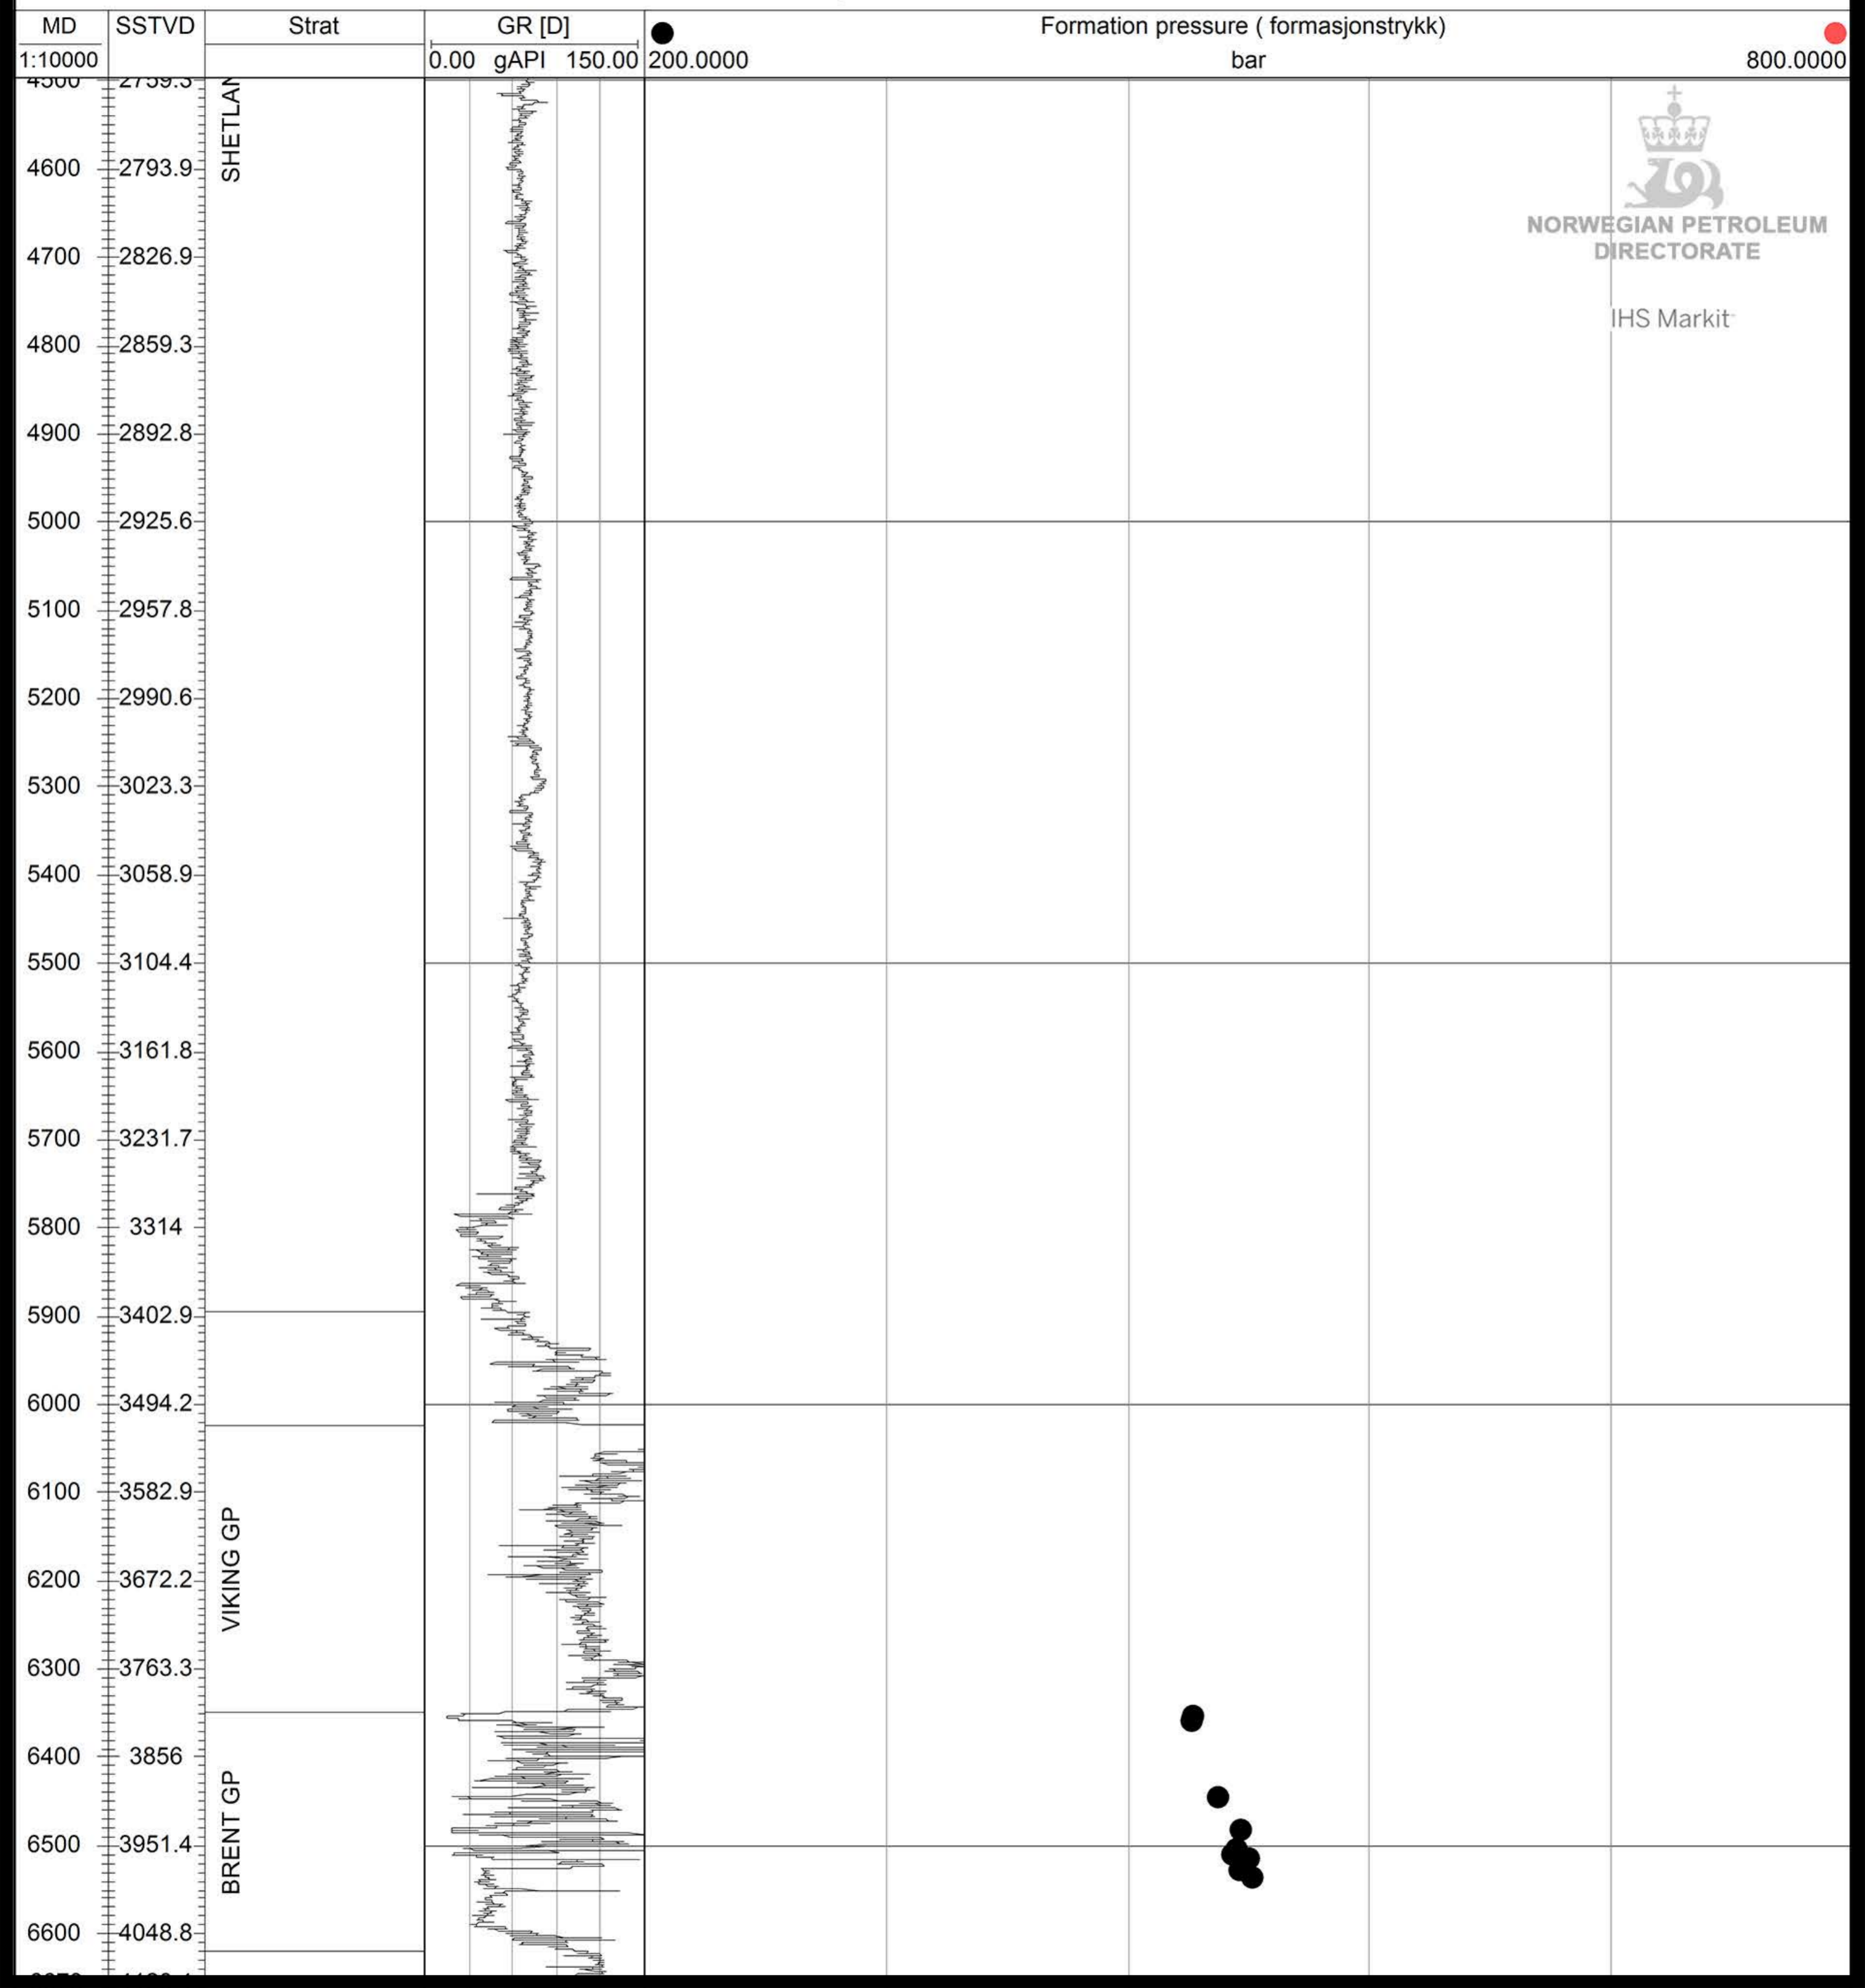

# ⚙️ 30/3-7 A

  
**NORWEGIAN PETROLEUM DIRECTORATE**  
 IHS Markit