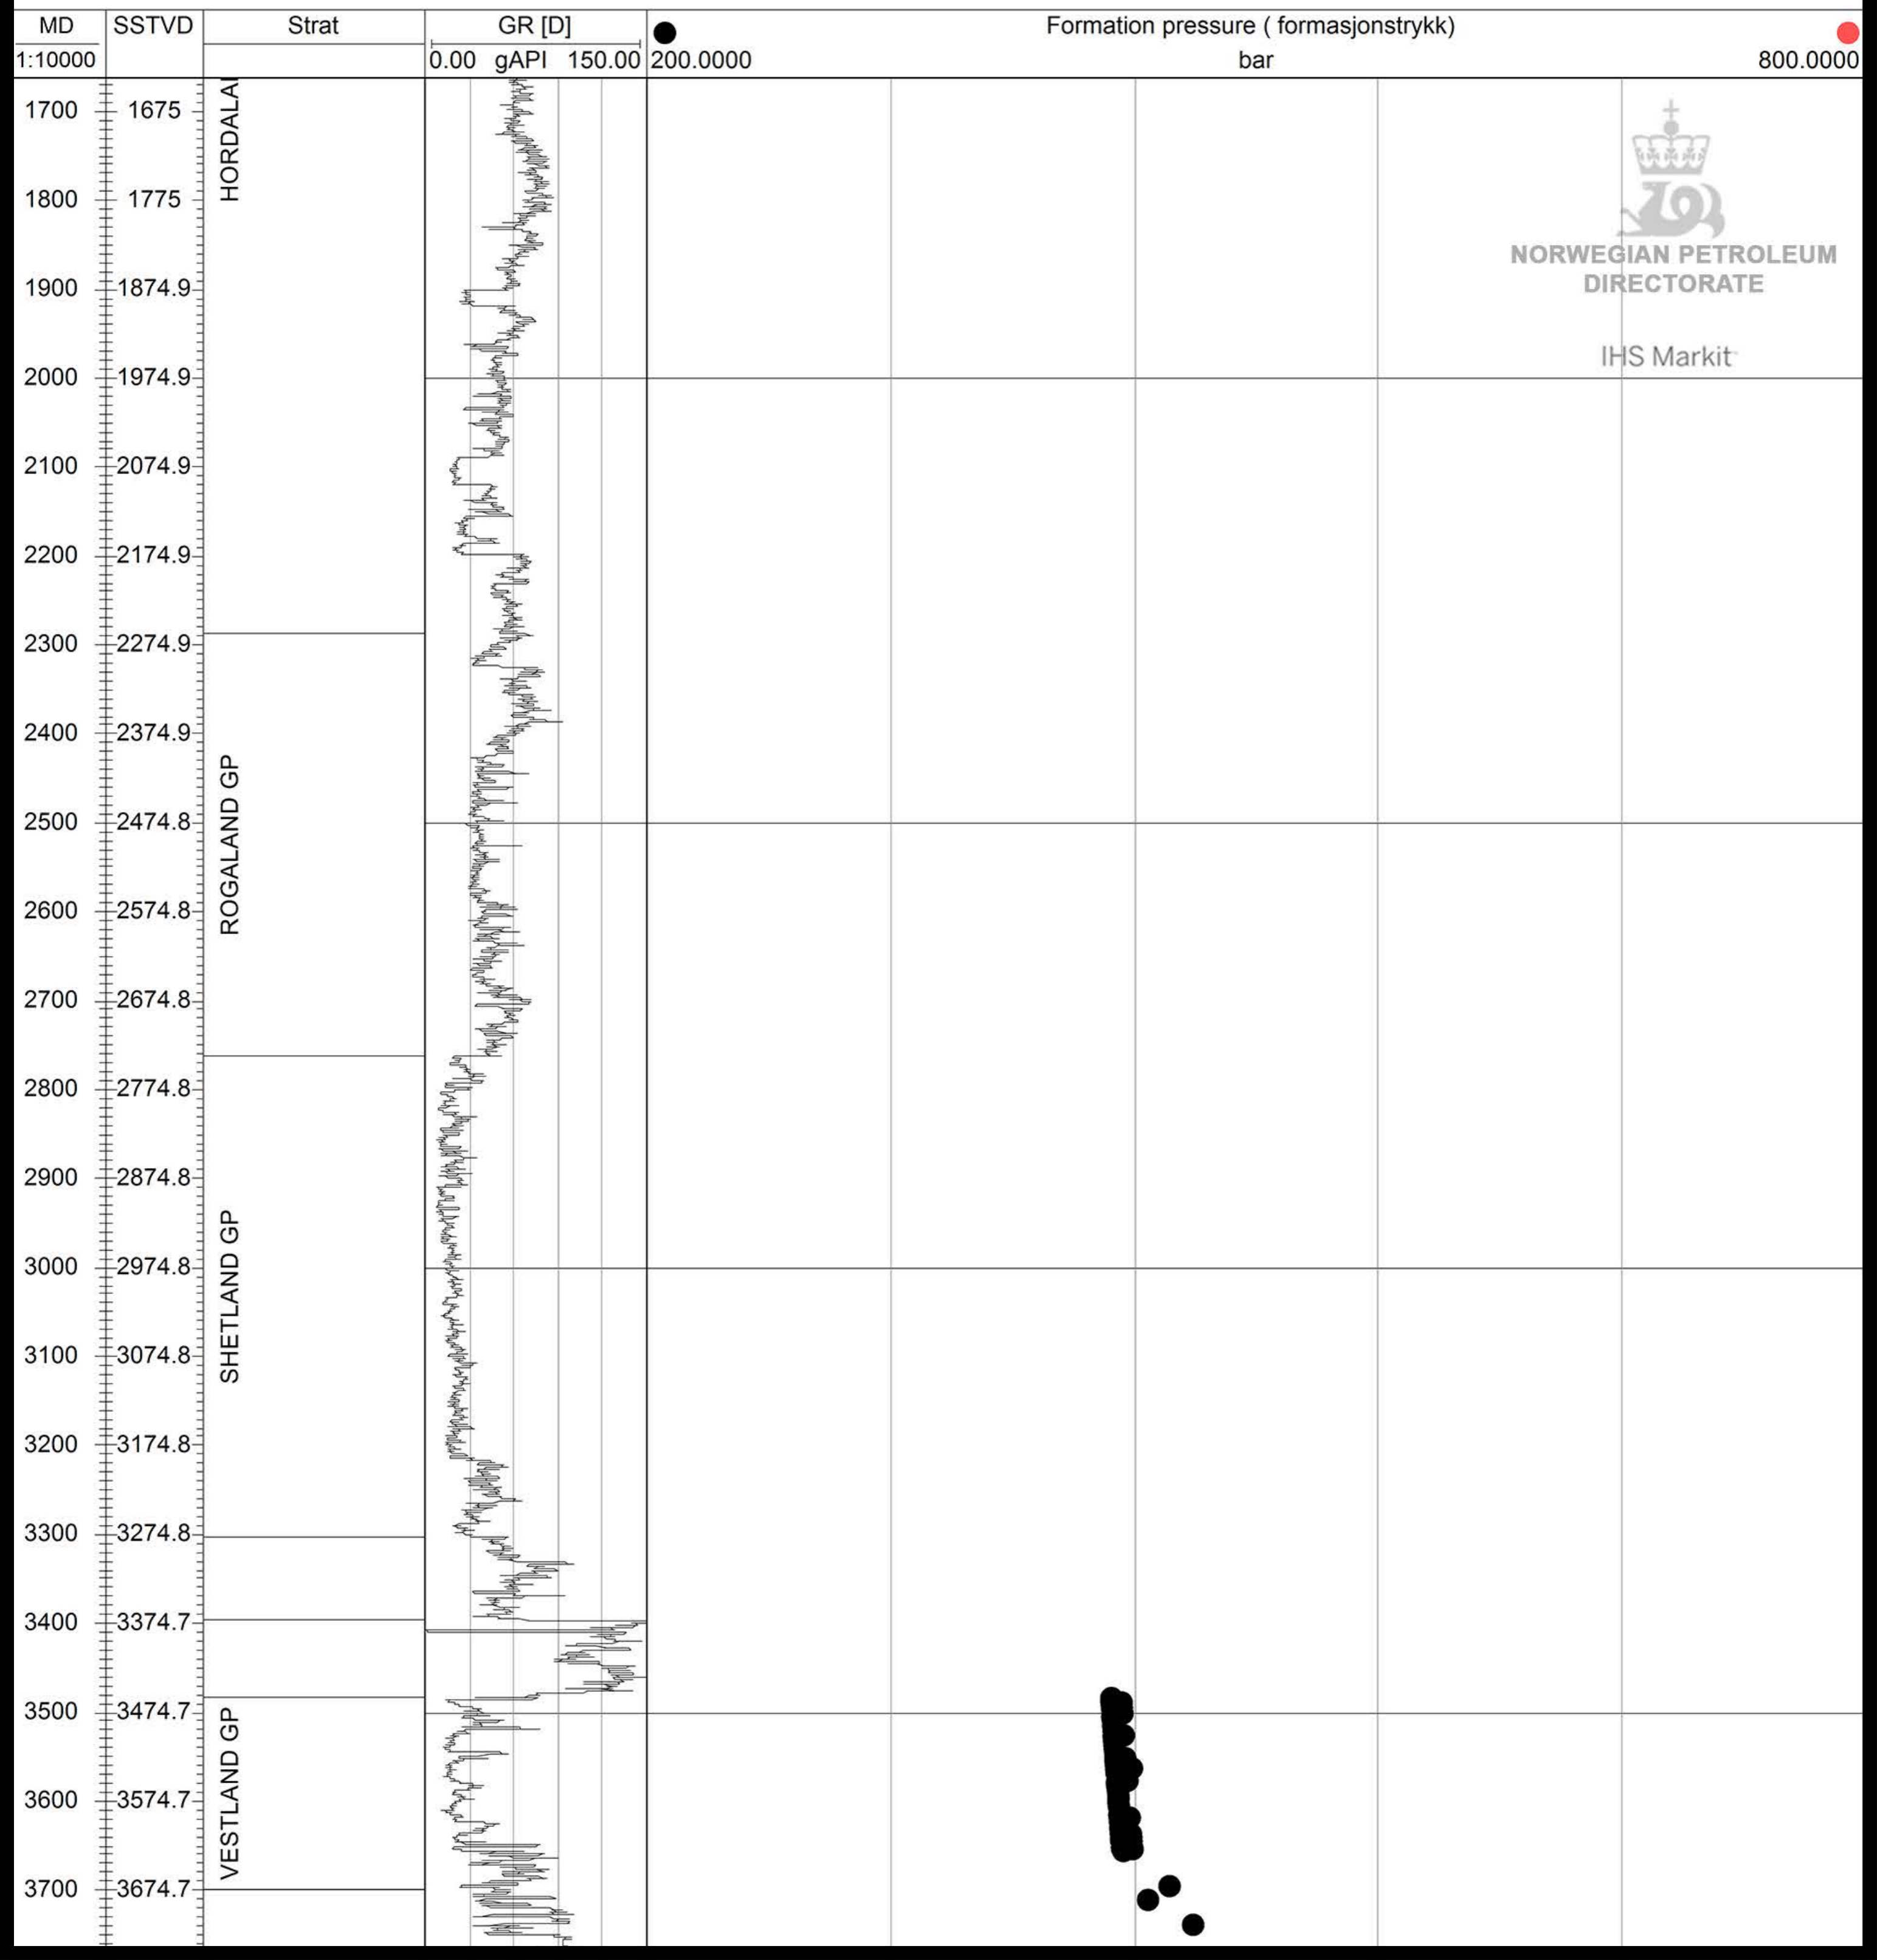

🔧 15/9-2

NORWEGIAN PETROLEUM
DIRECTORATE

IHS Markit