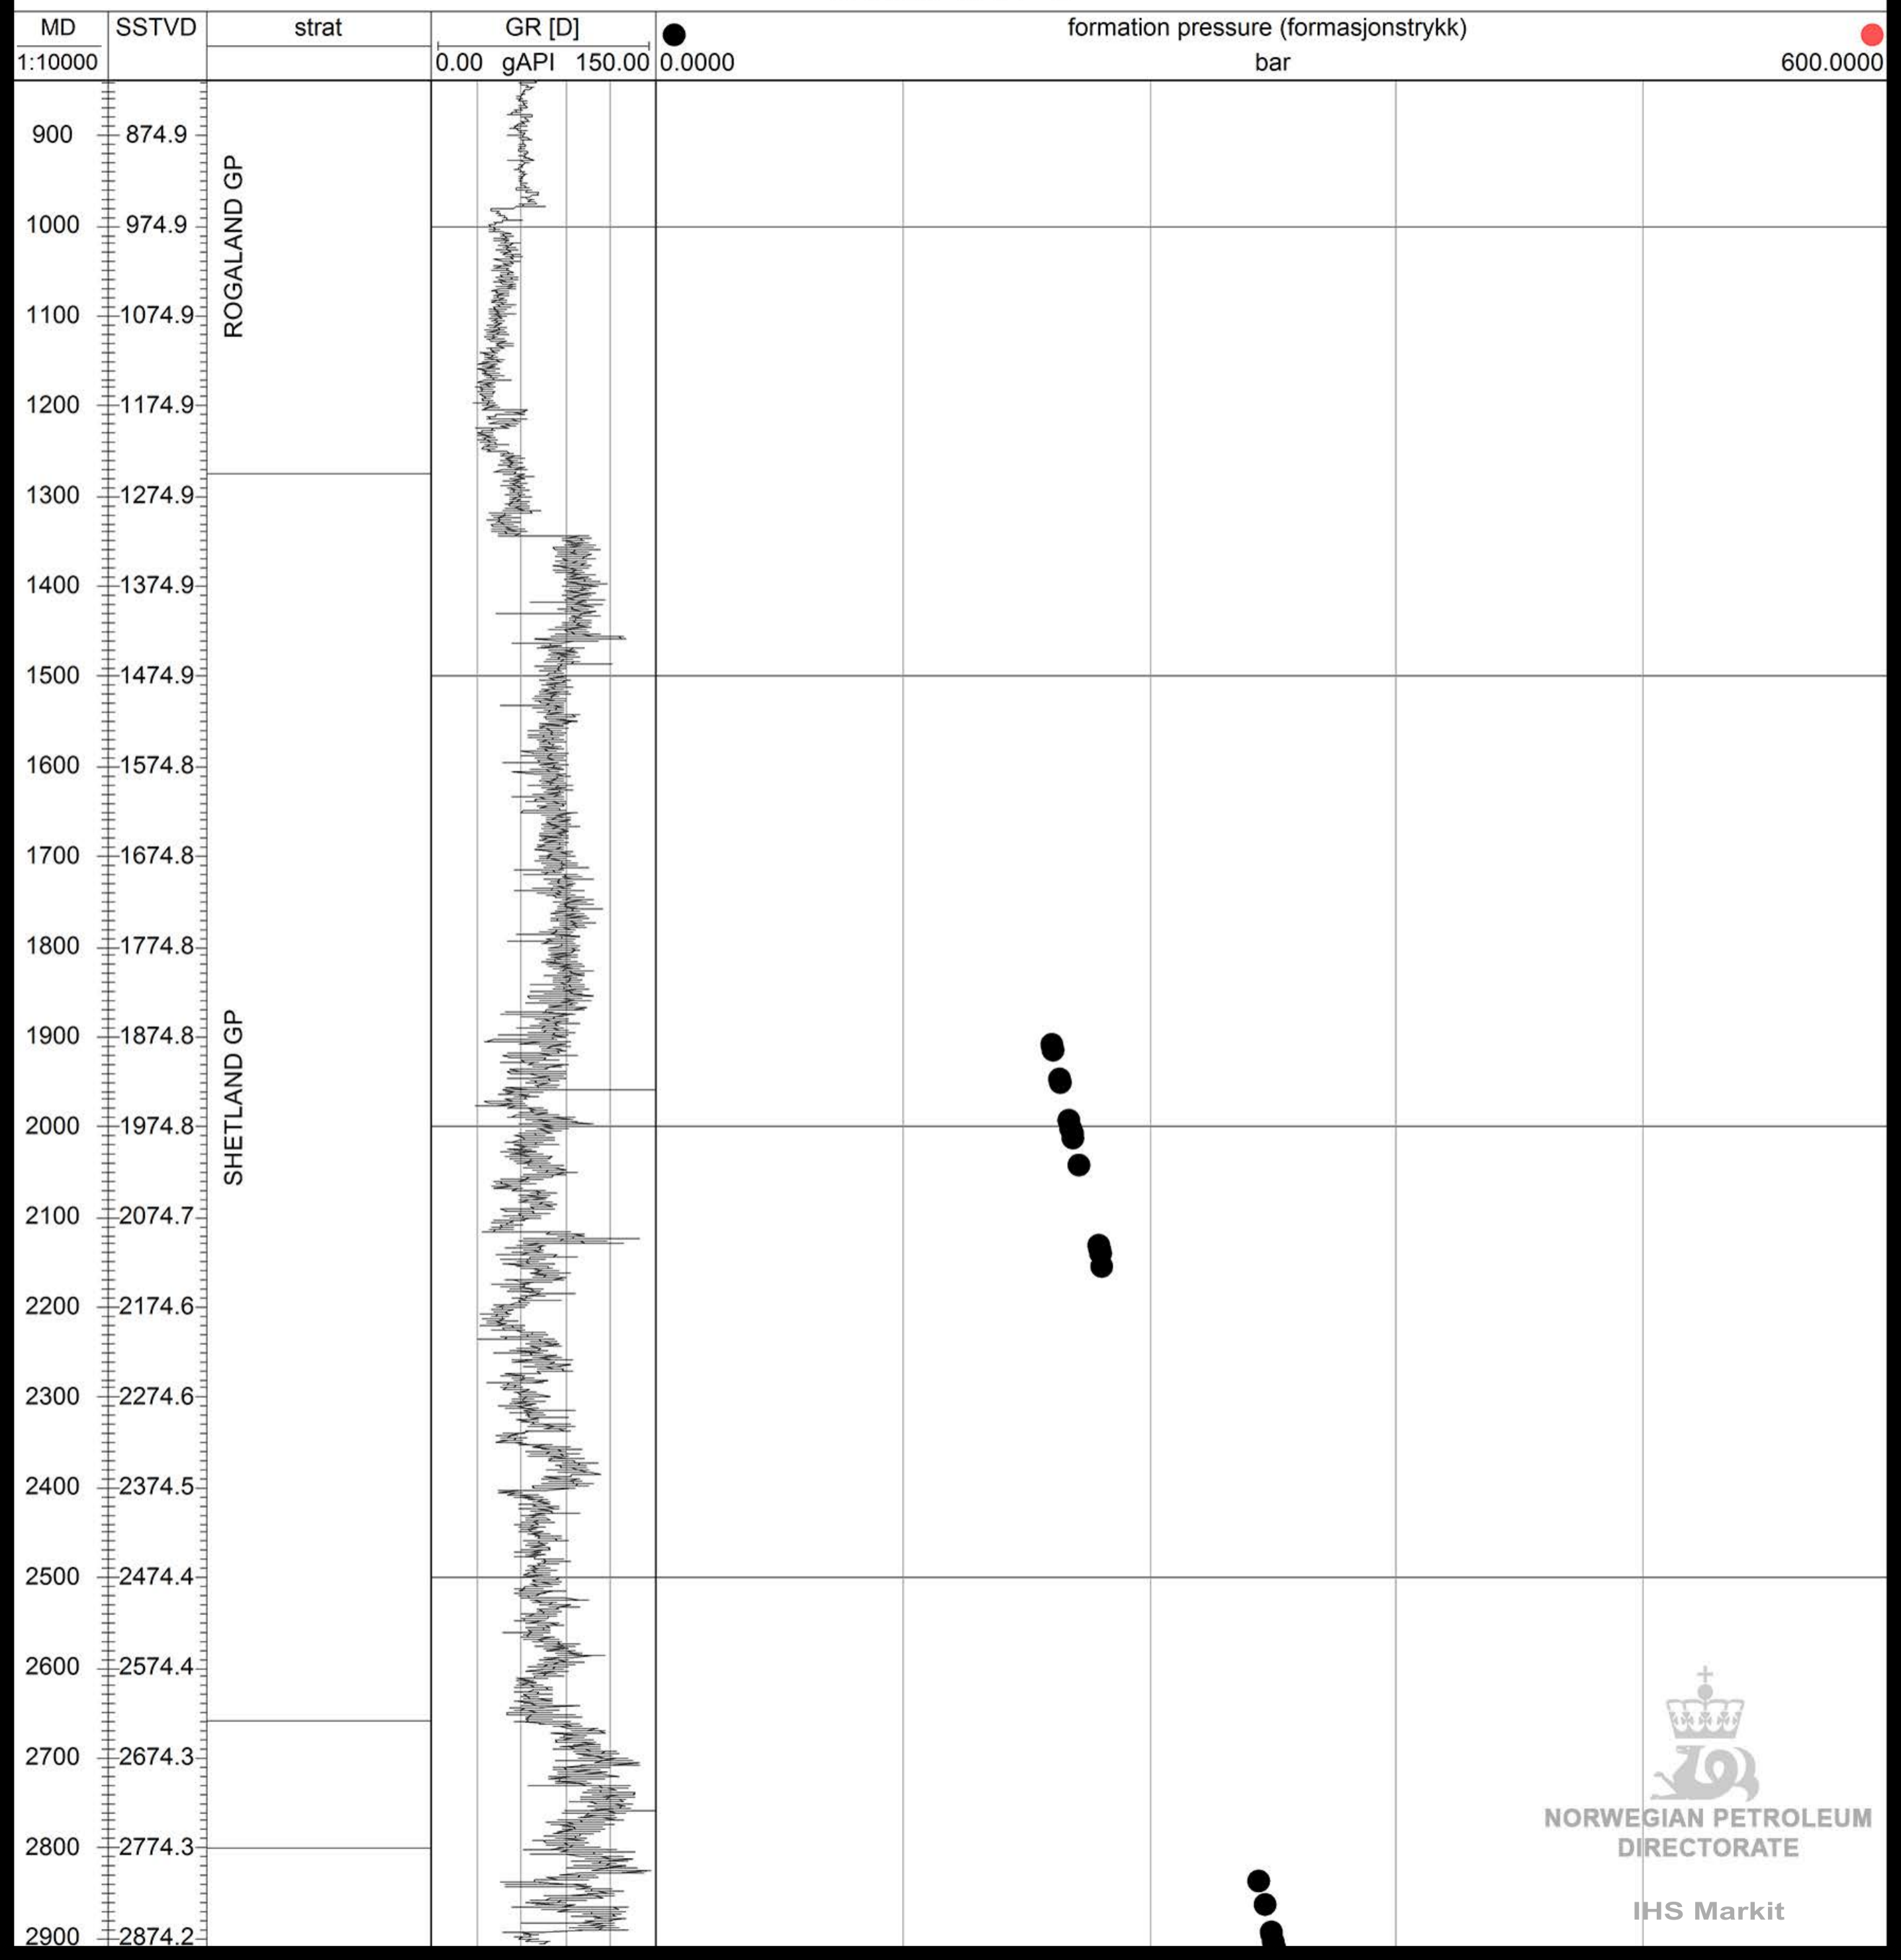

# 6204/11-2

NORWEGIAN PETROLEUM  
DIRECTORATE

IHS Markit