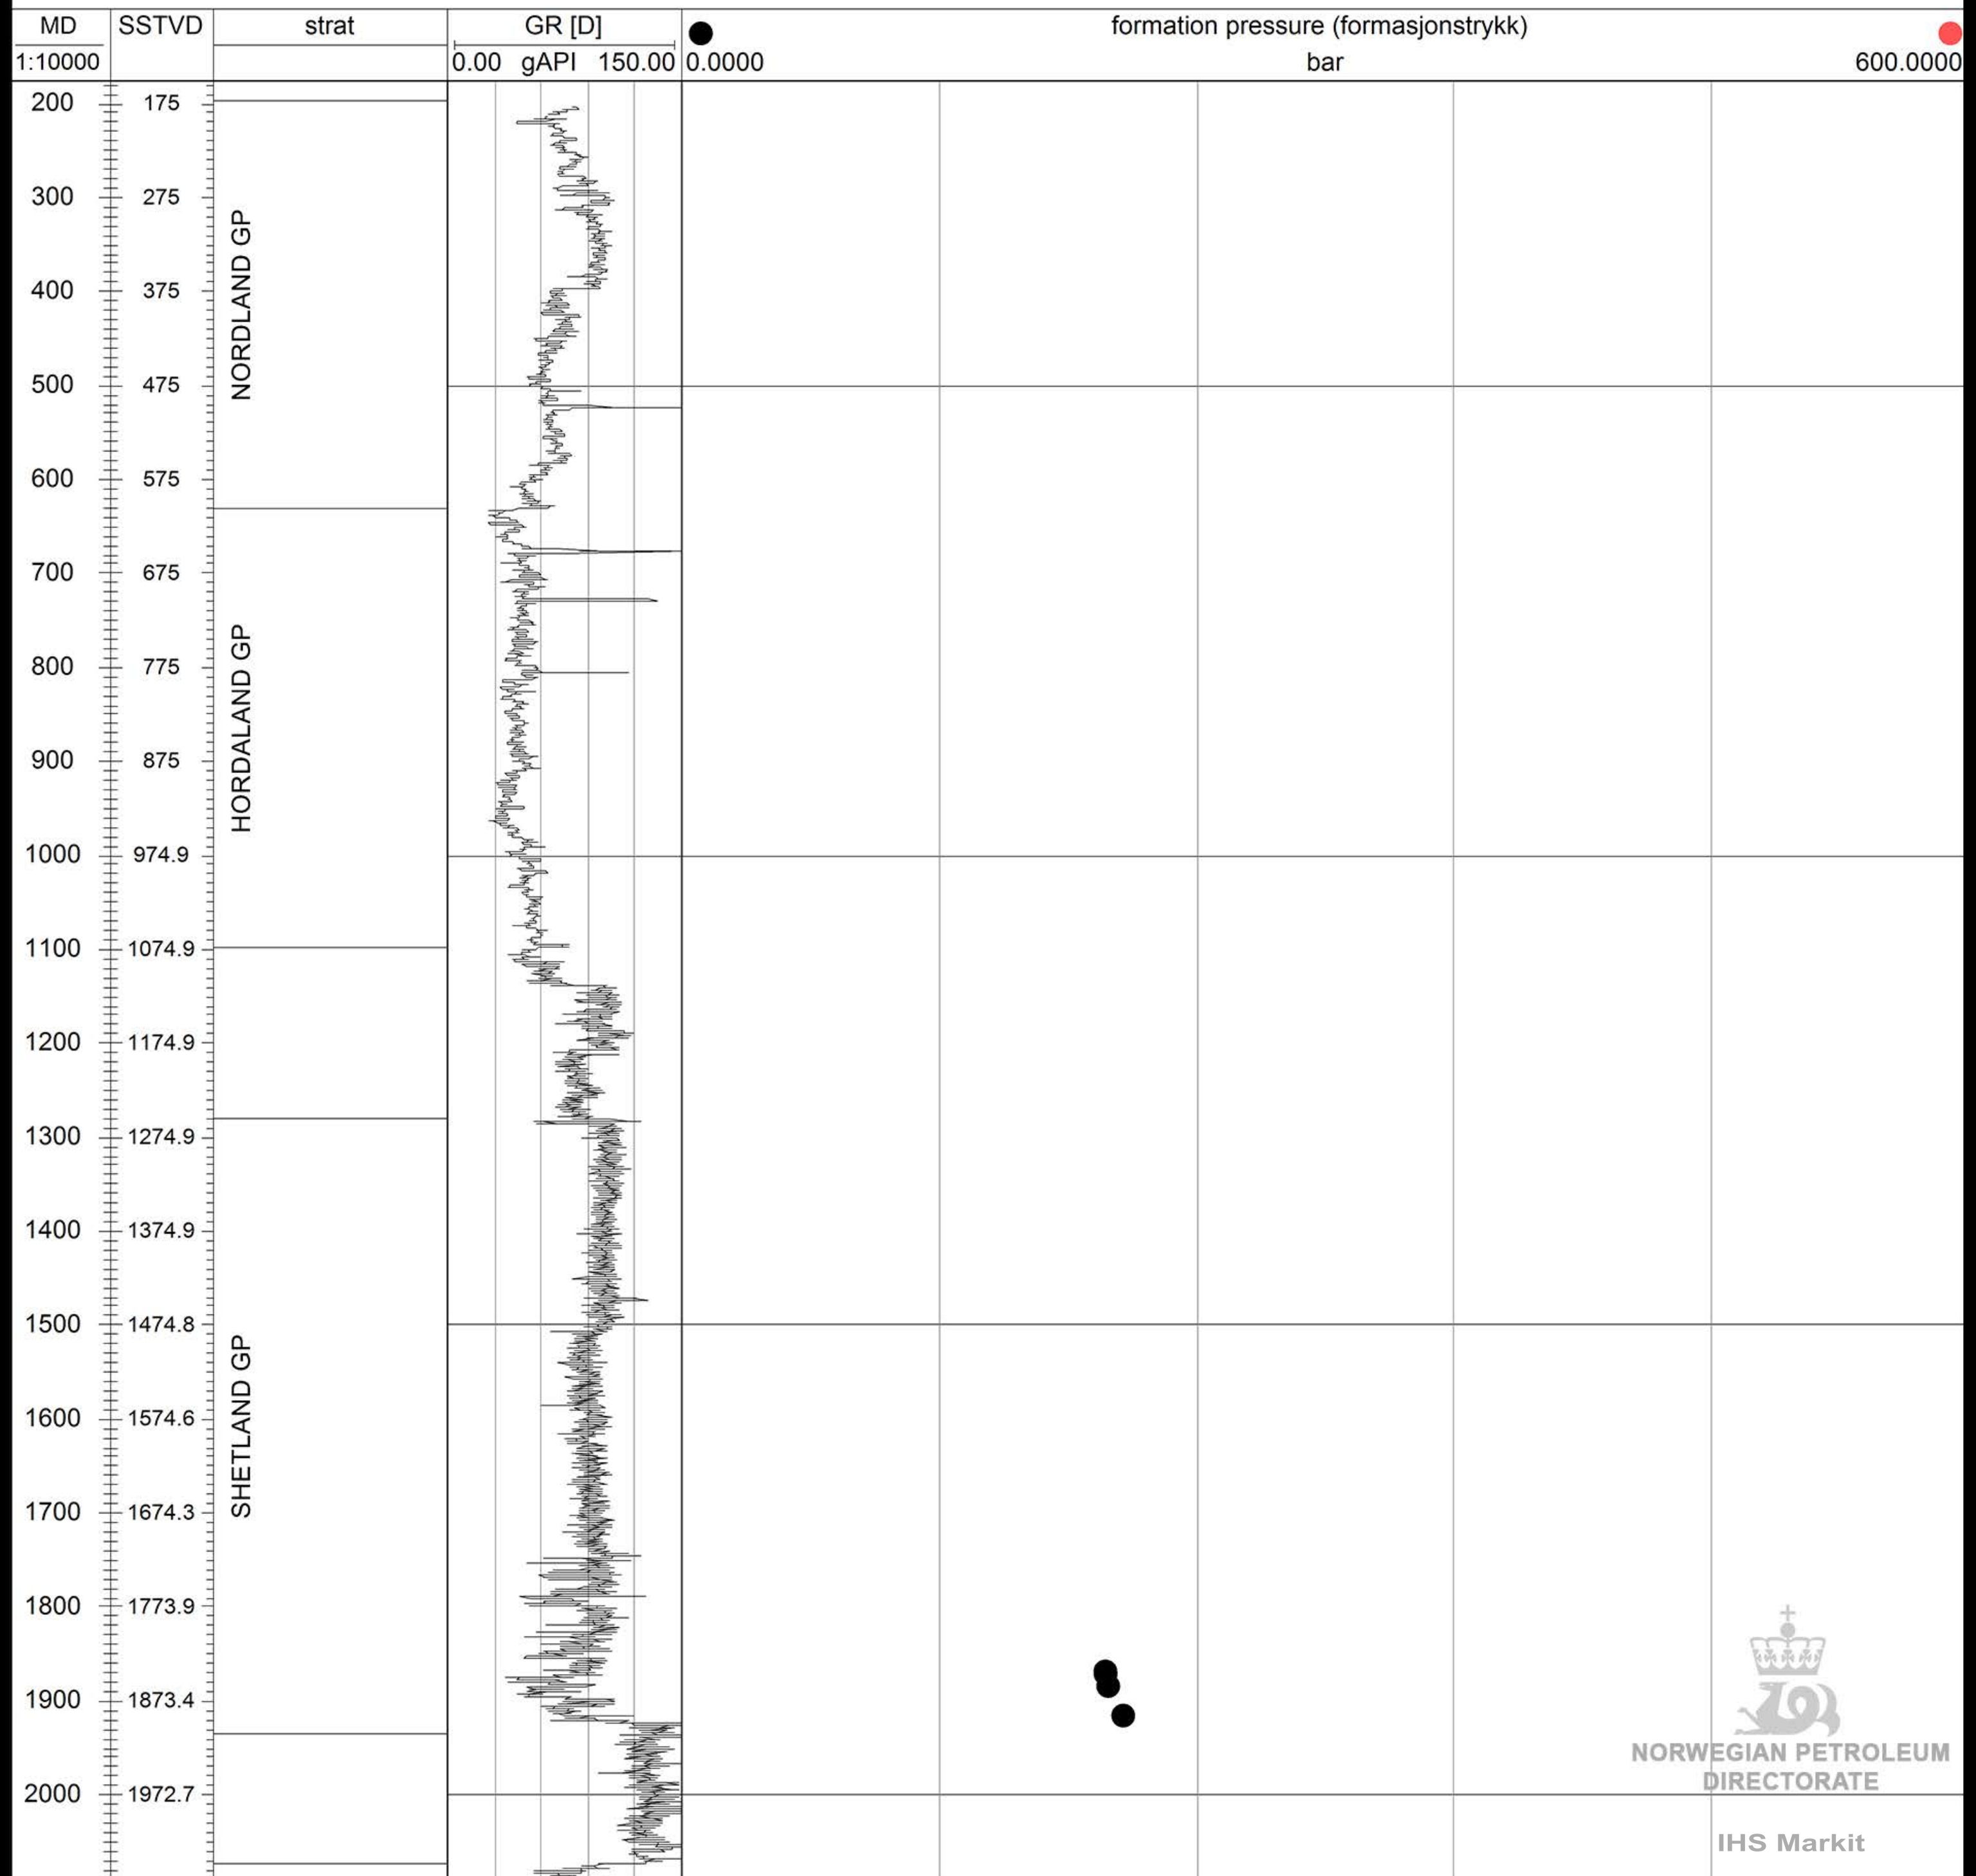

# ☀ 6204/10-2 R

NORWEGIAN PETROLEUM  
DIRECTORATE

IHS Markit