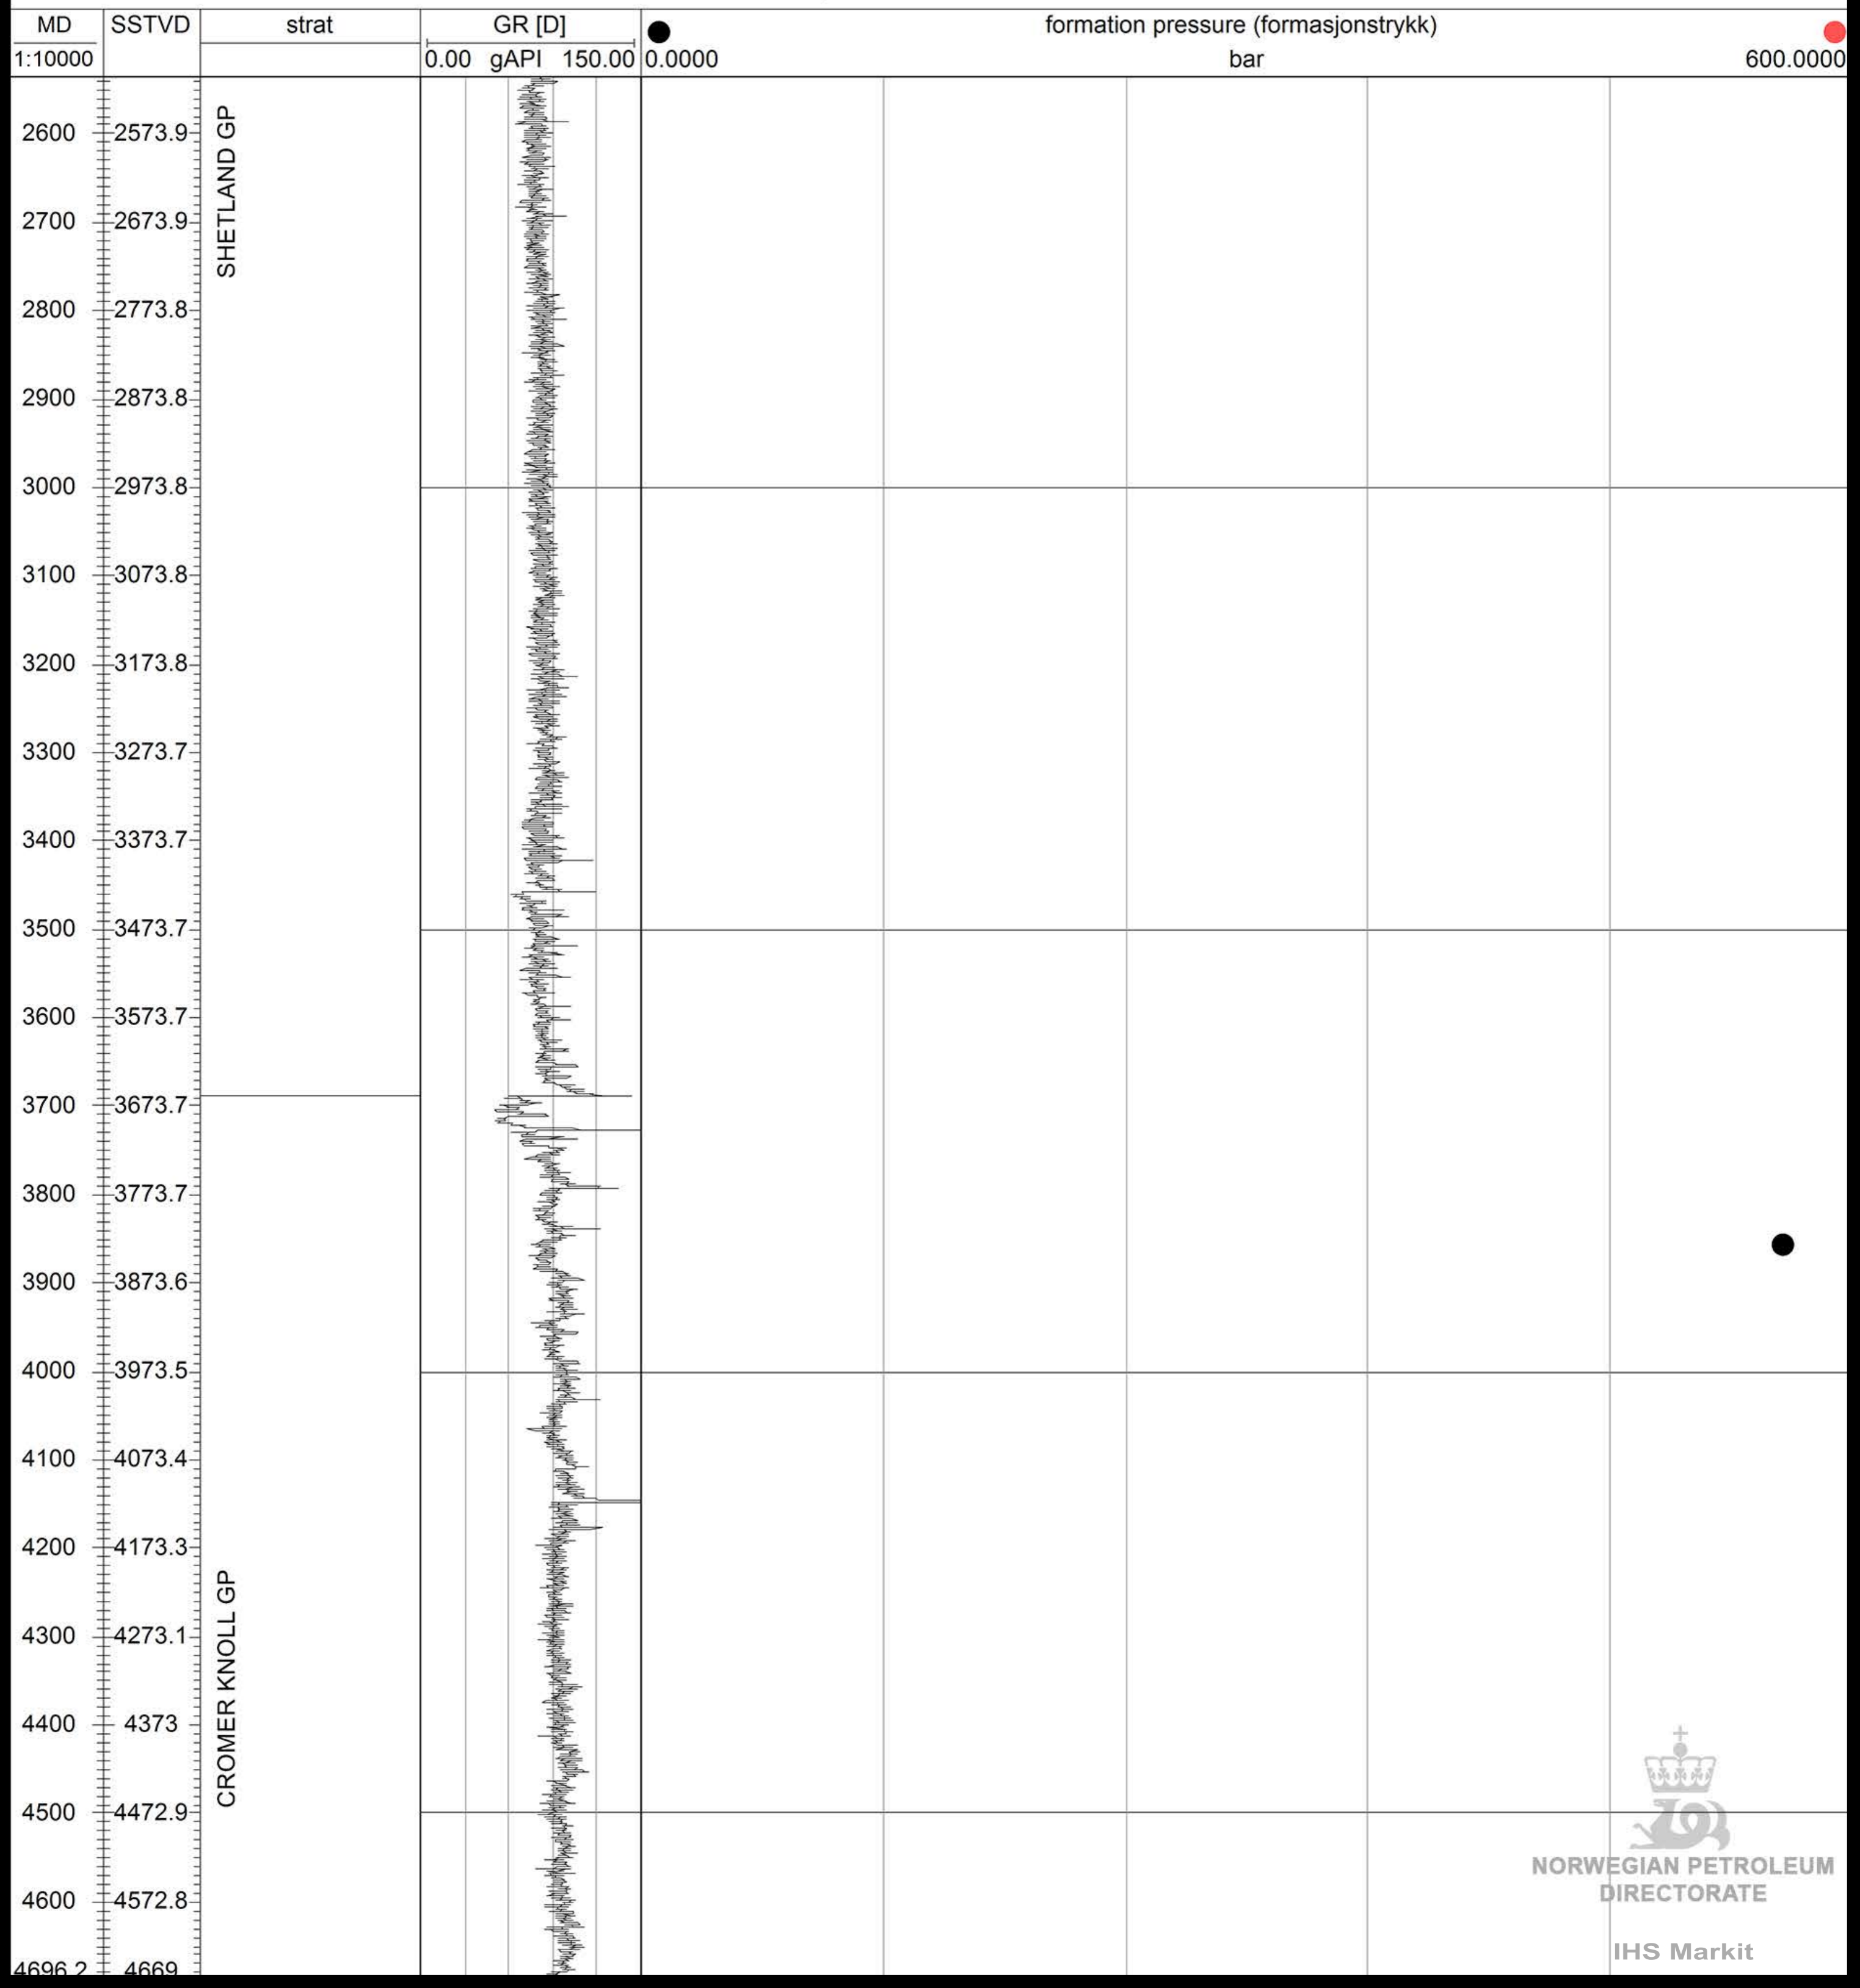

6505/10-1

NORWEGIAN PETROLEUM
DIRECTORATE

IHS Markit