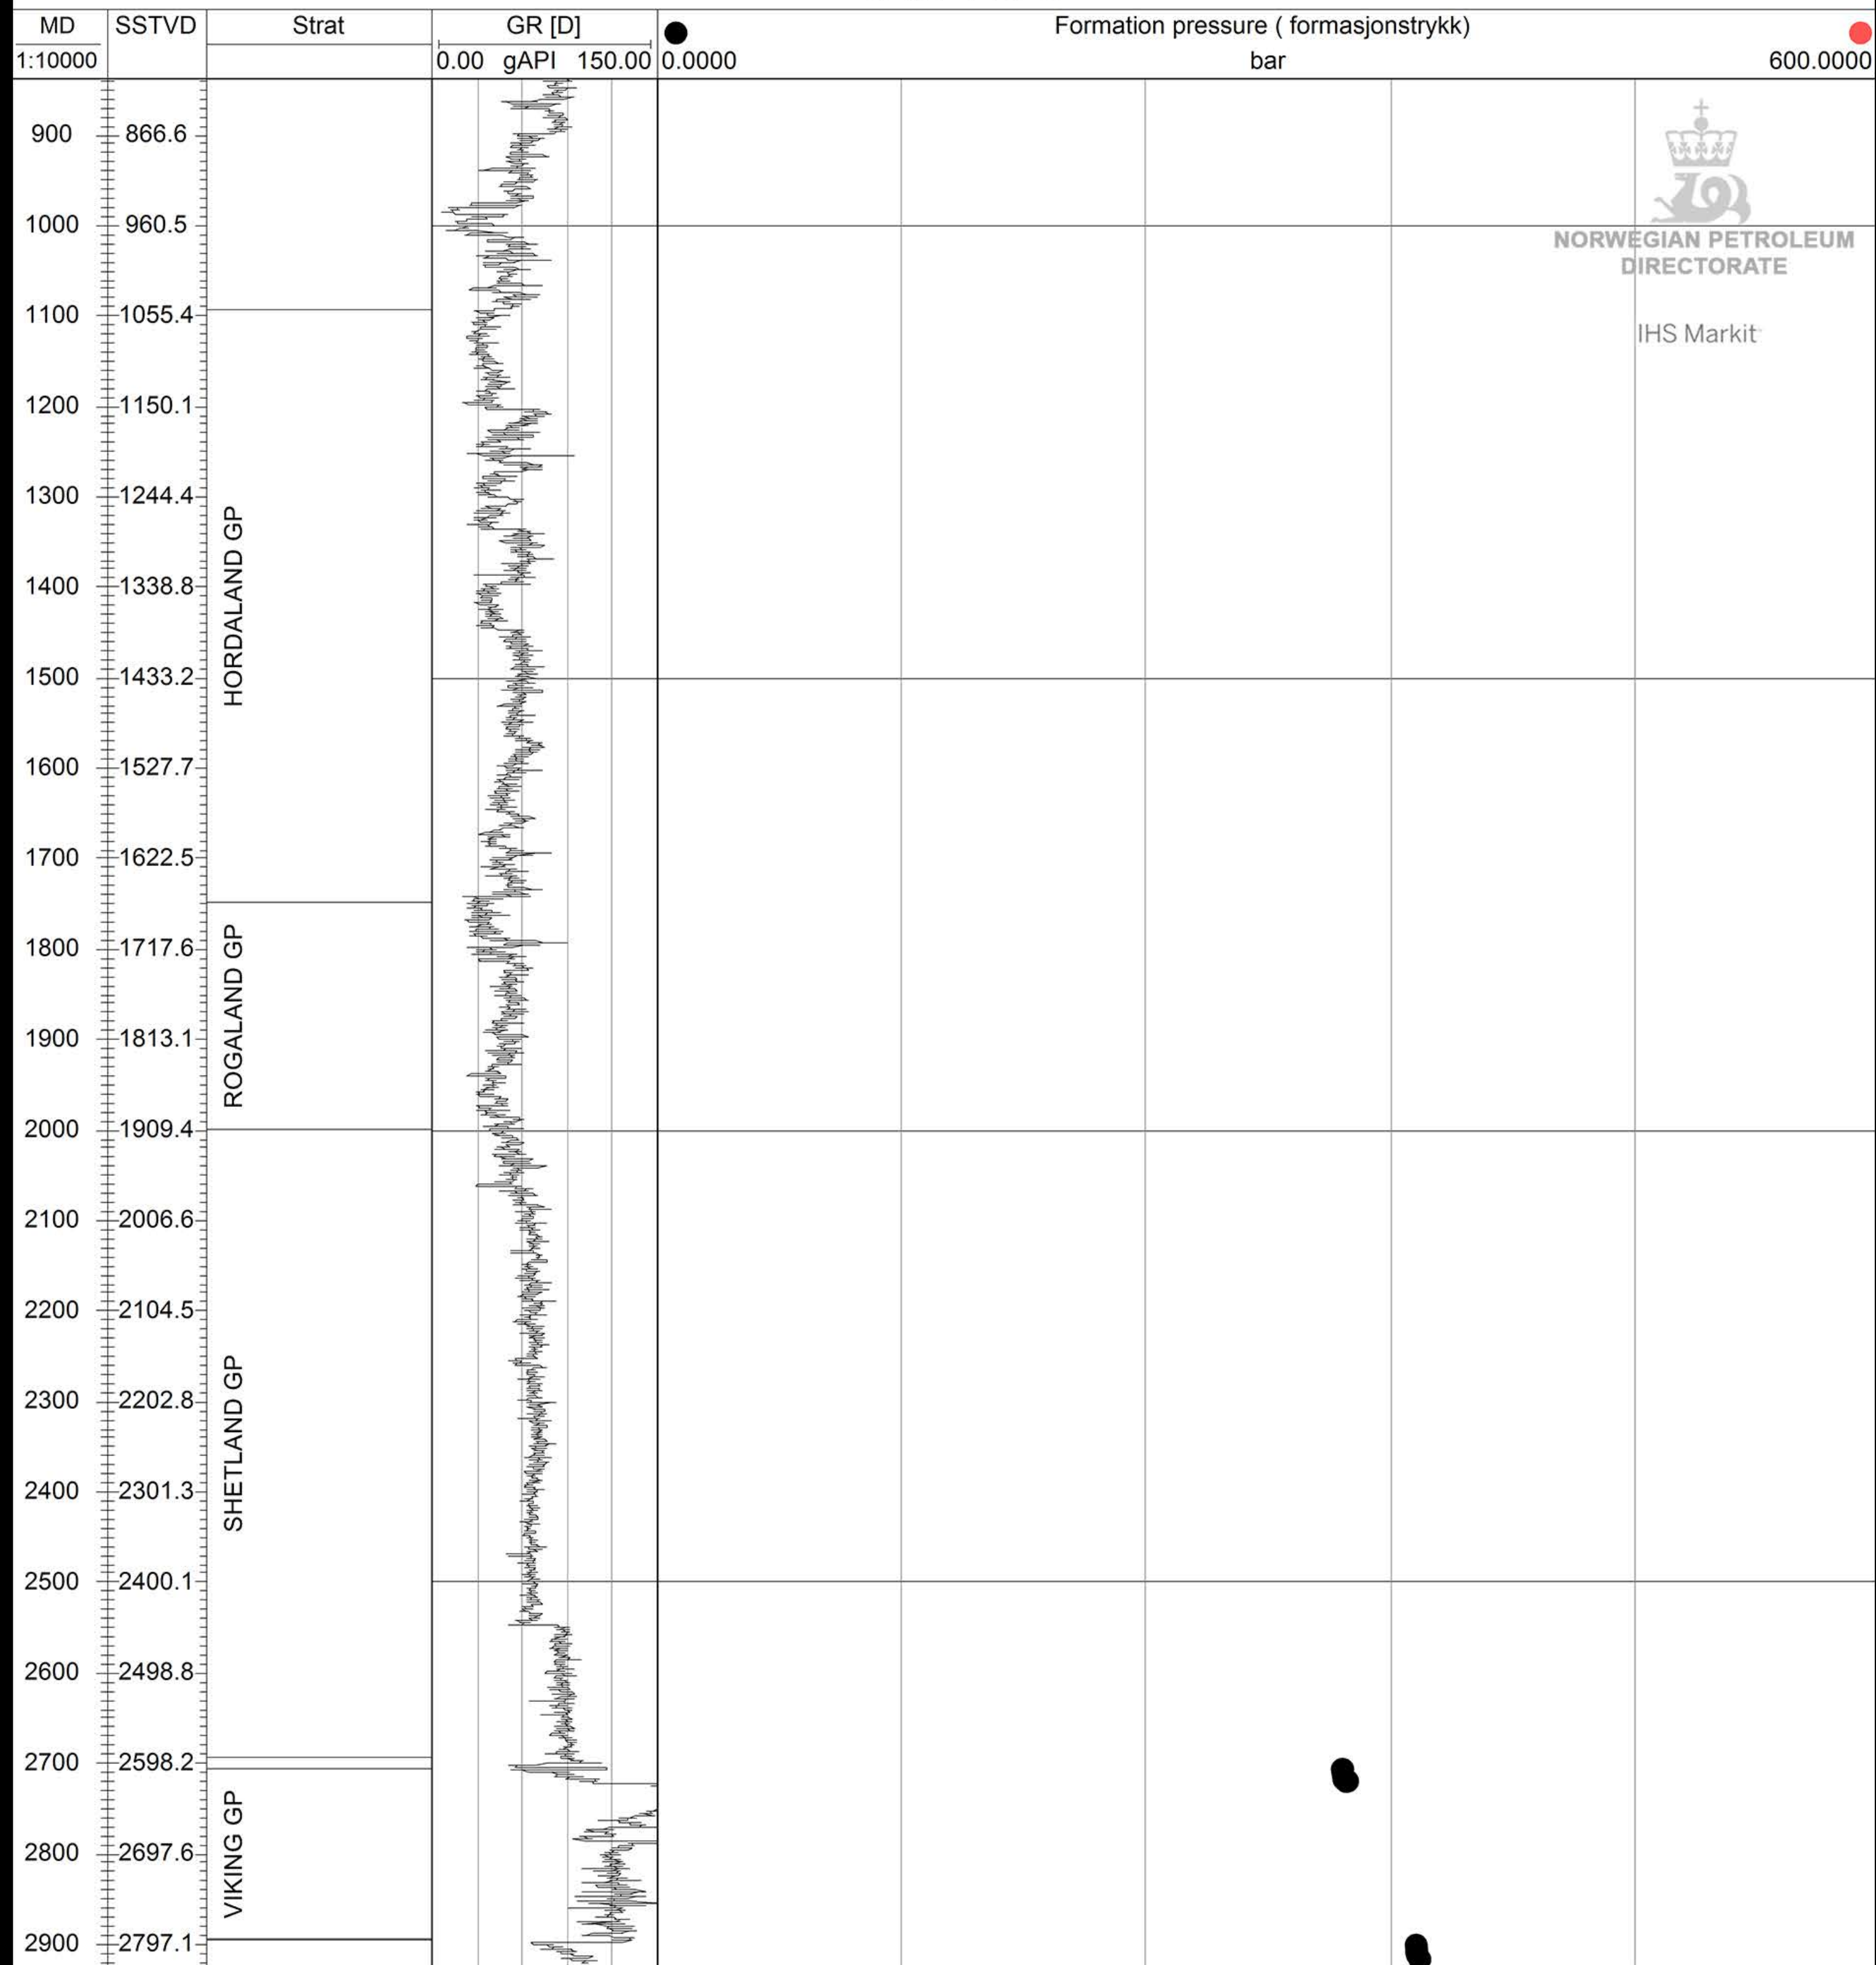

# ● 34/7-29 S

NORWEGIAN PETROLEUM  
DIRECTORATE

IHS Markit