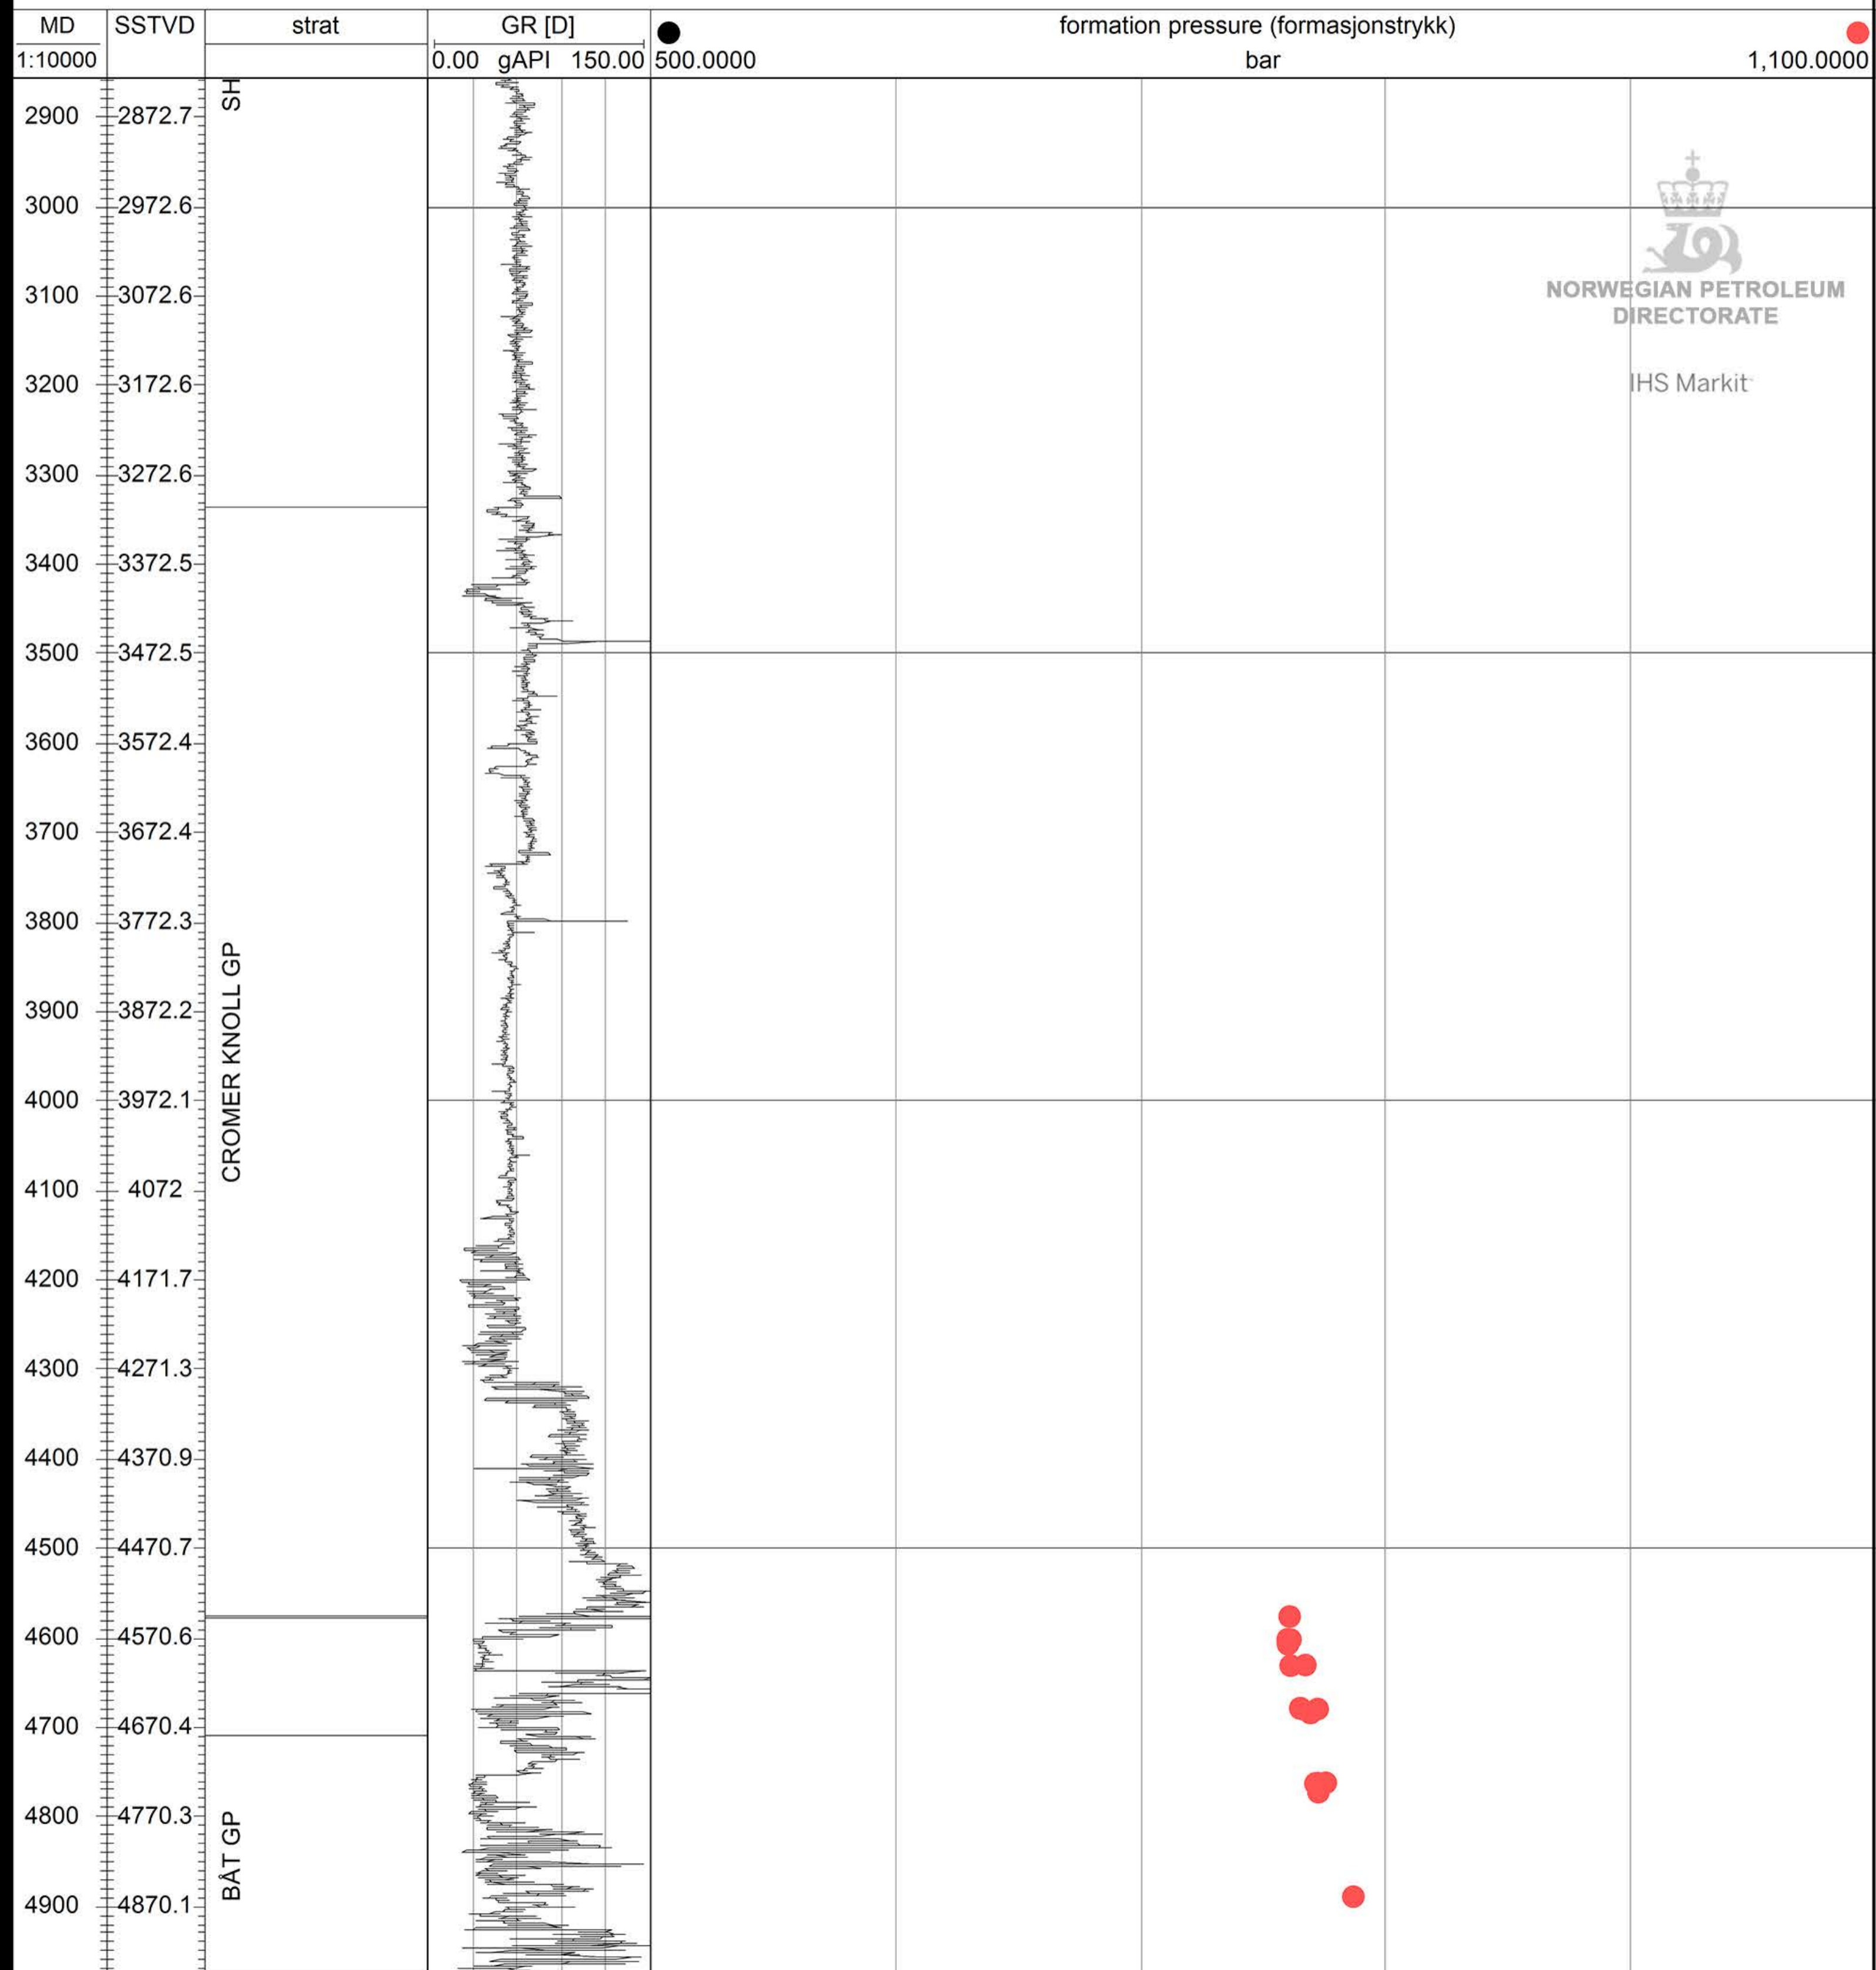

6506/11-7

 NORWEGIAN PETROLEUM
 DIRECTORATE
 IHS Markit