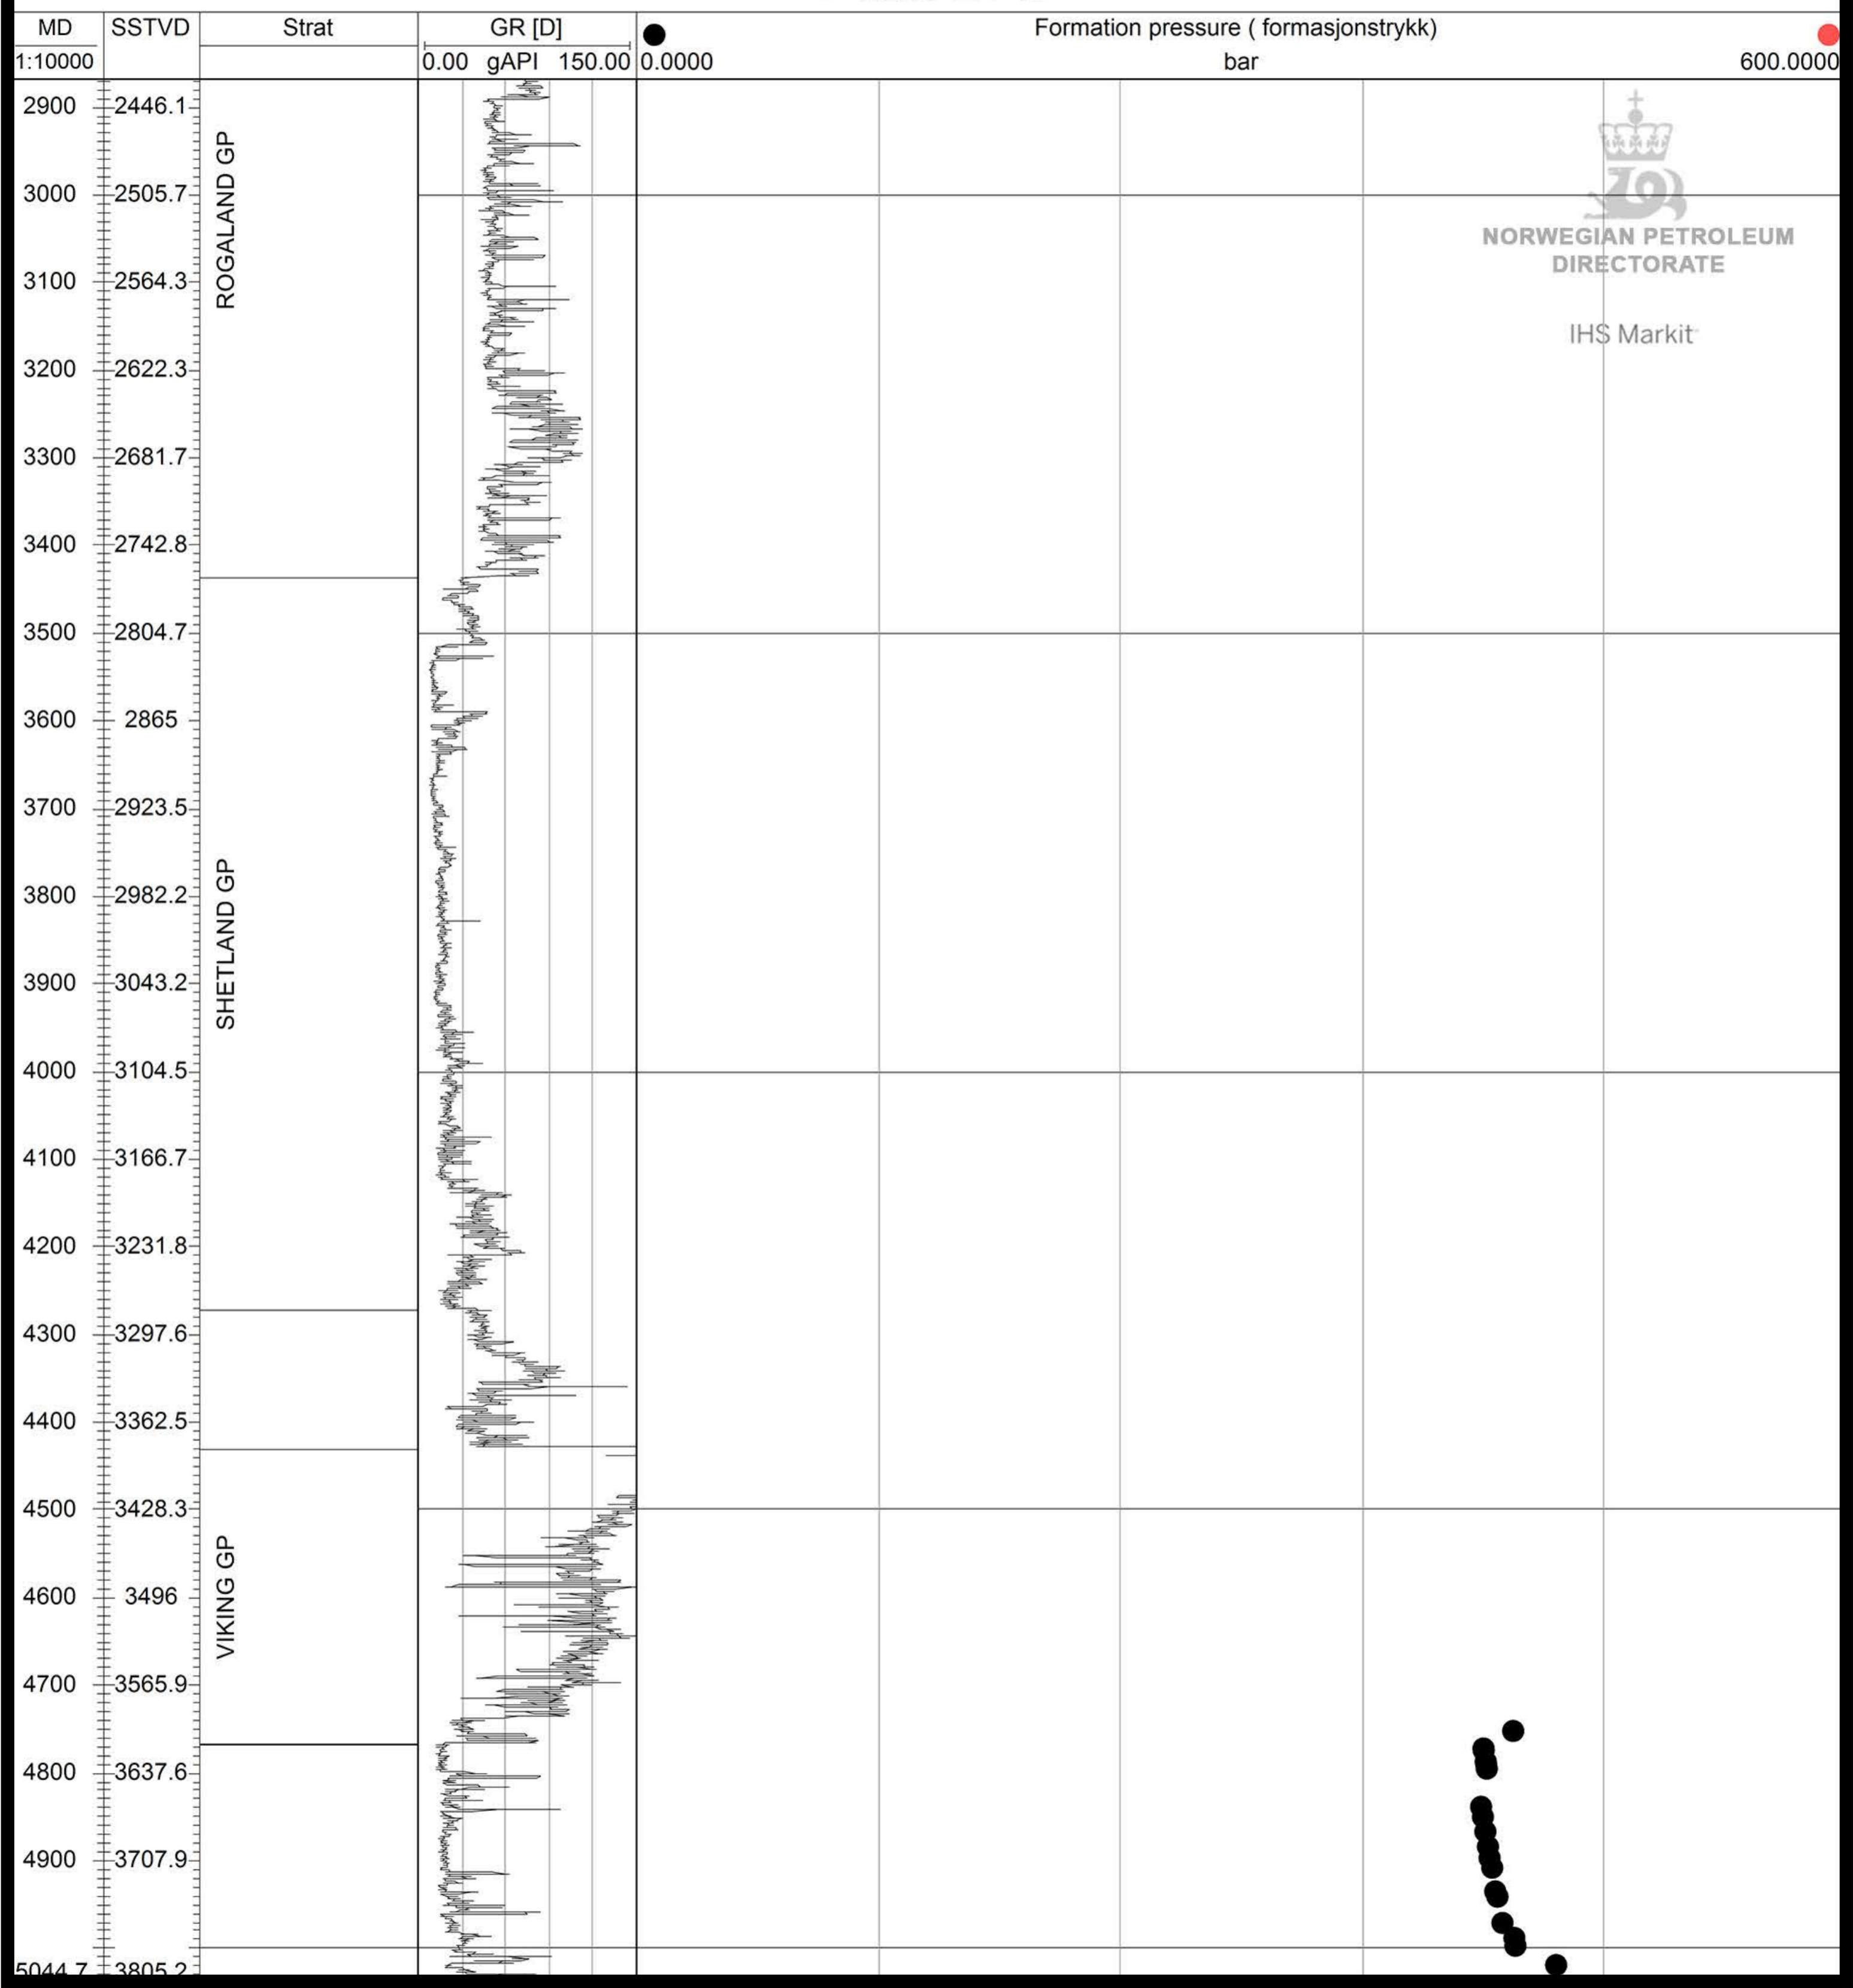

15/9-21 S

NORWEGIAN PETROLEUM
DIRECTORATE

IHS Markit