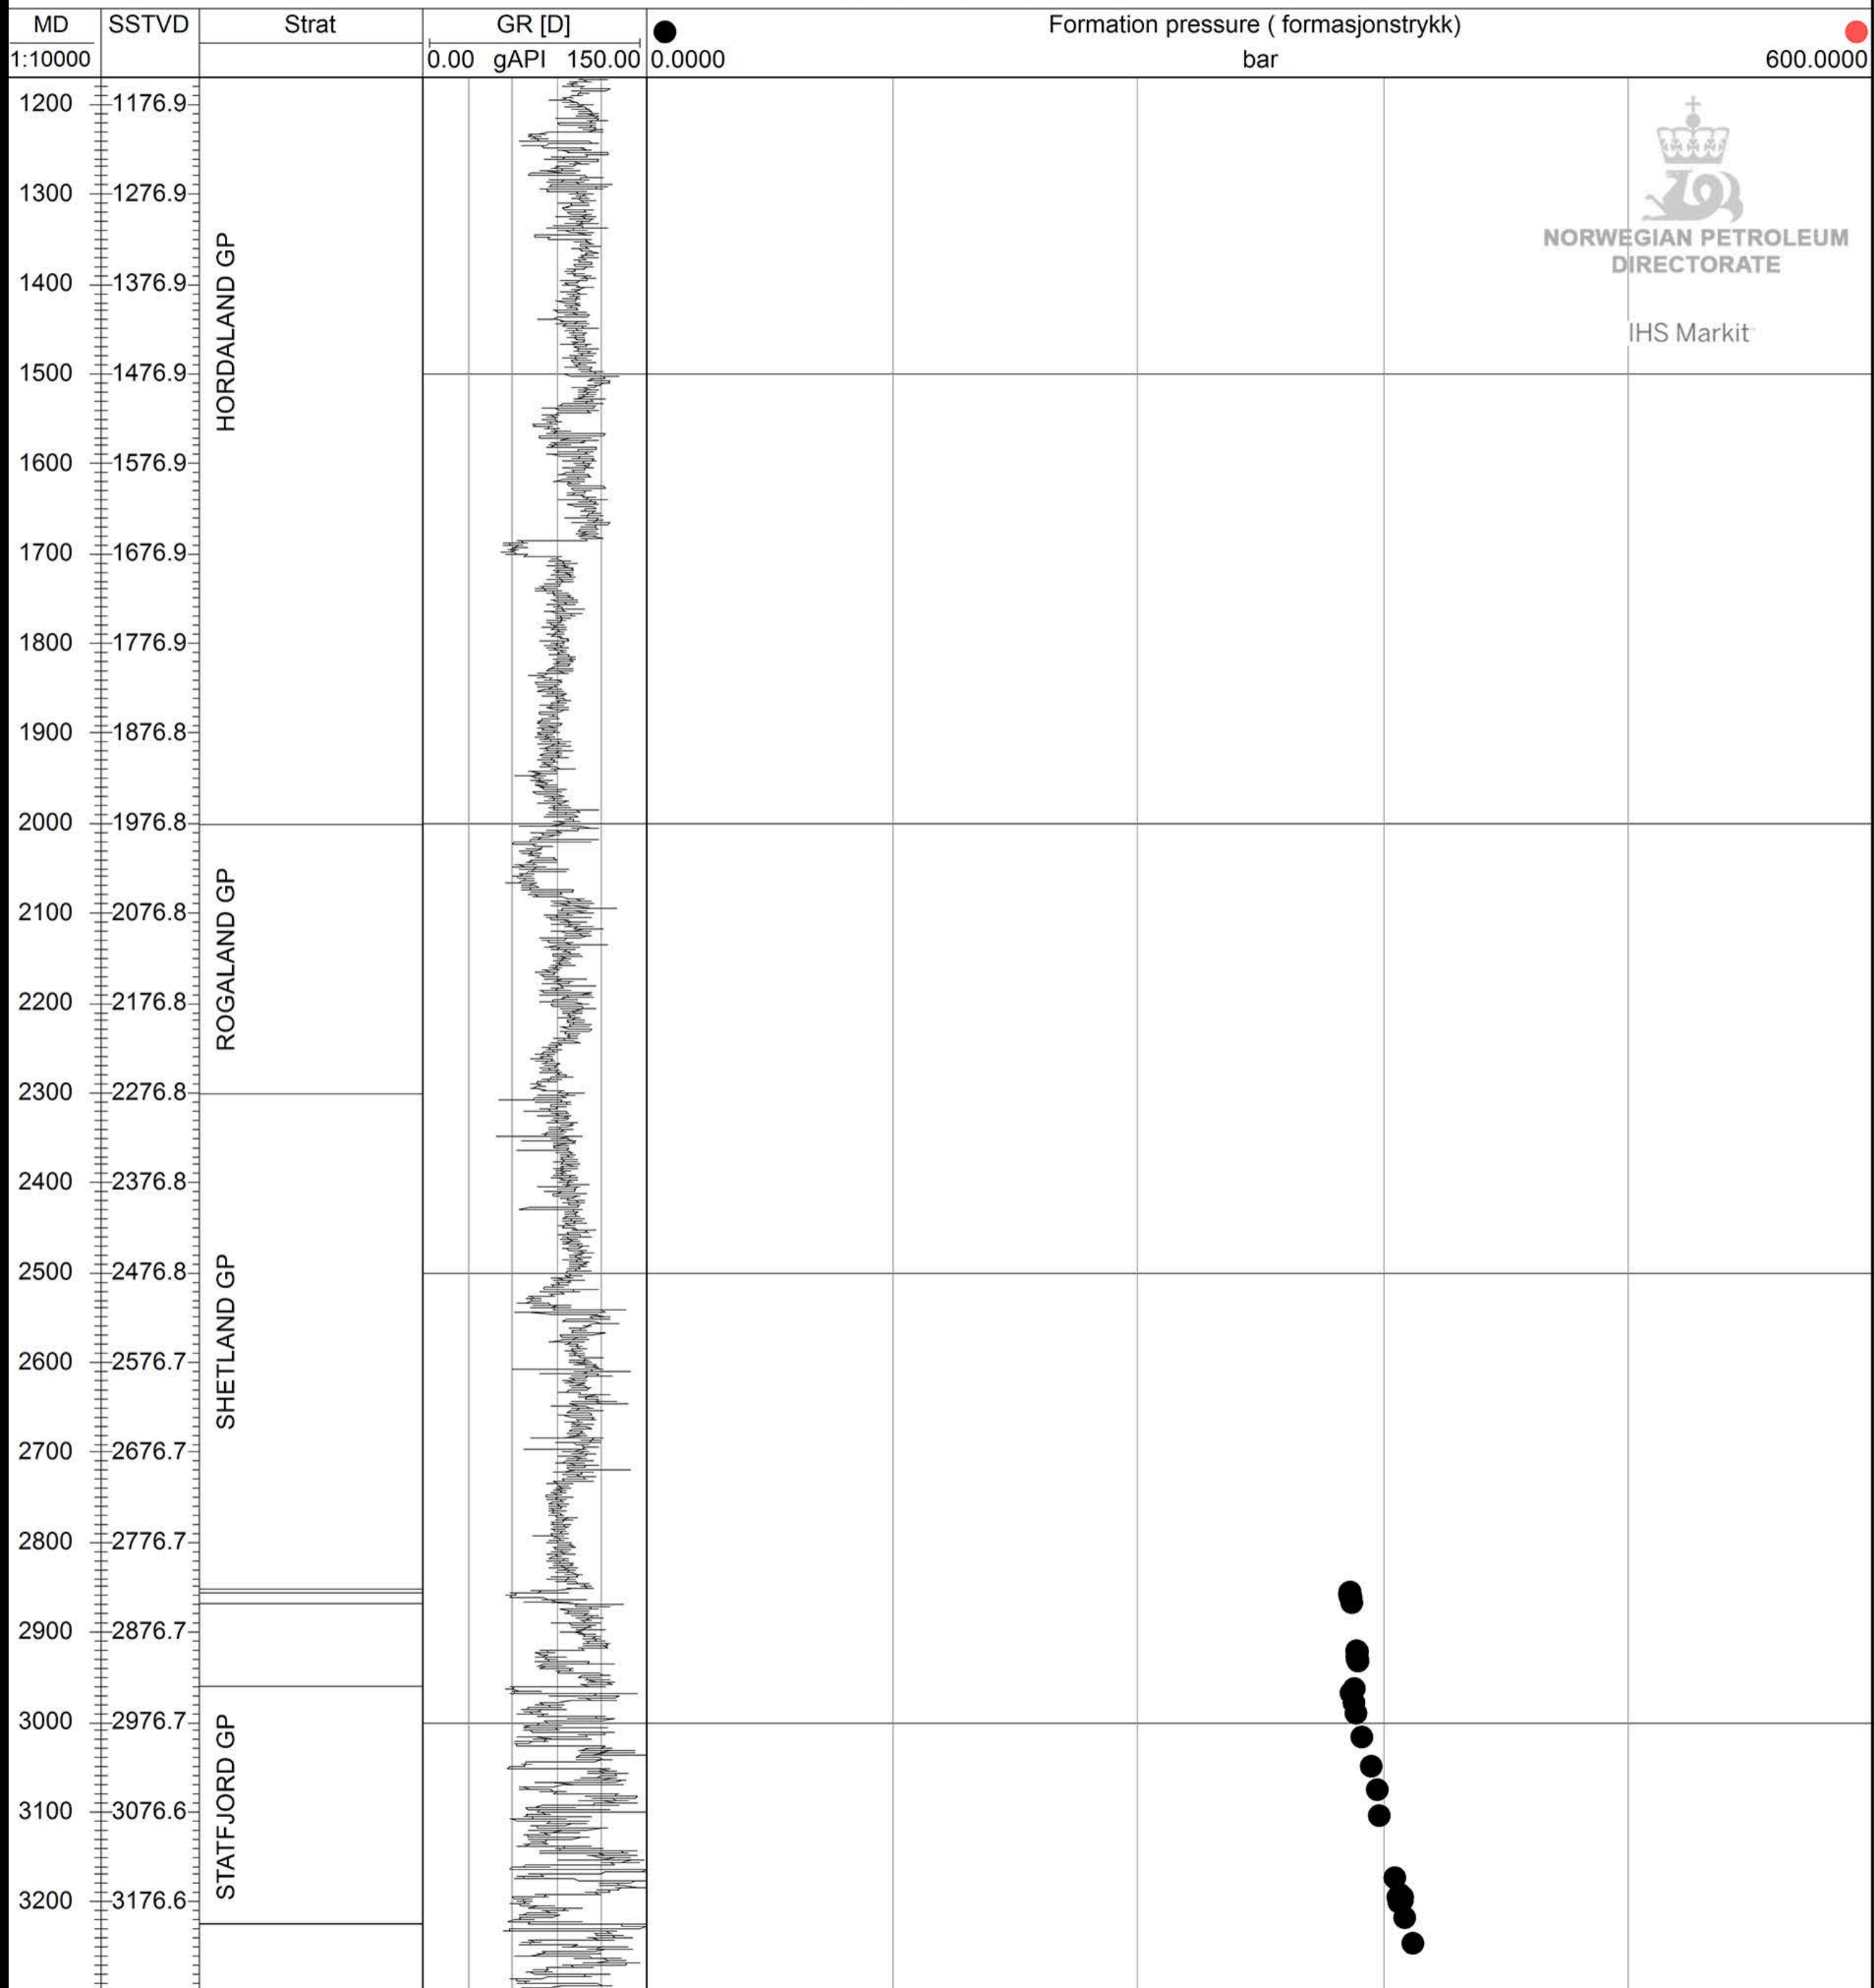

☀ 30/6-16

NORWEGIAN PETROLEUM
DIRECTORATE

IHS Markit