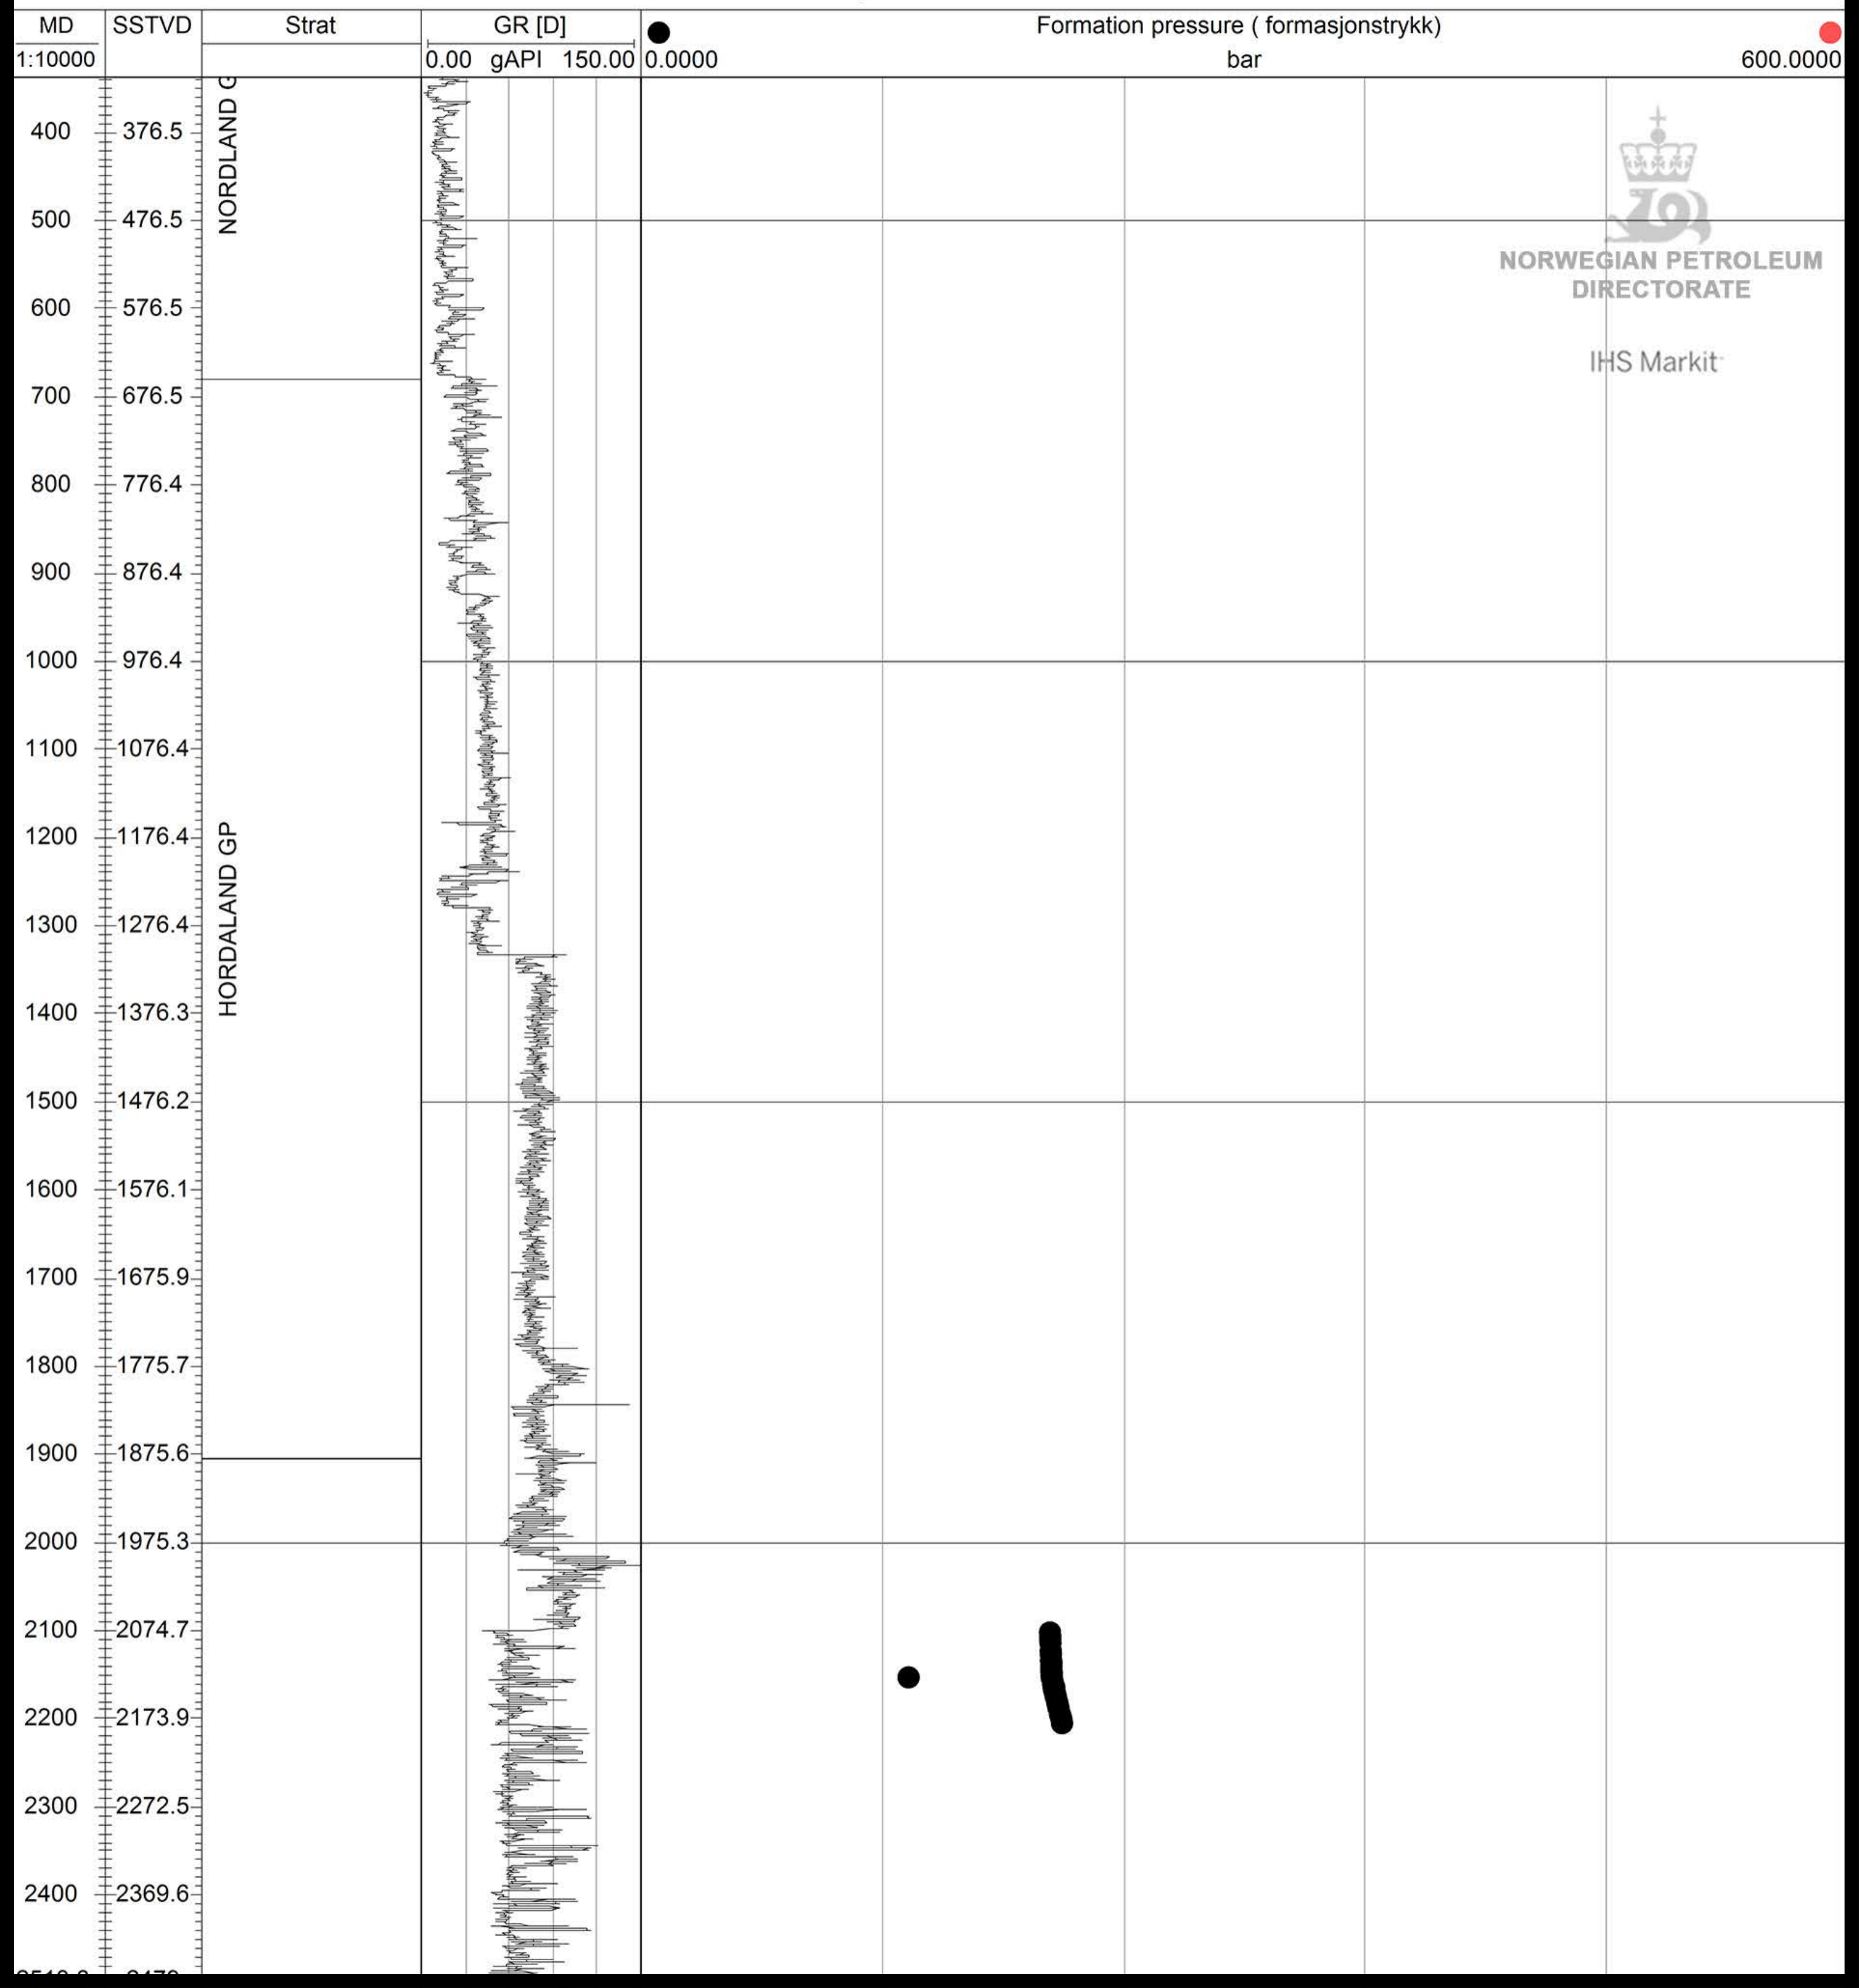

24/6-2

NORWEGIAN PETROLEUM
DIRECTORATE

IHS Markit