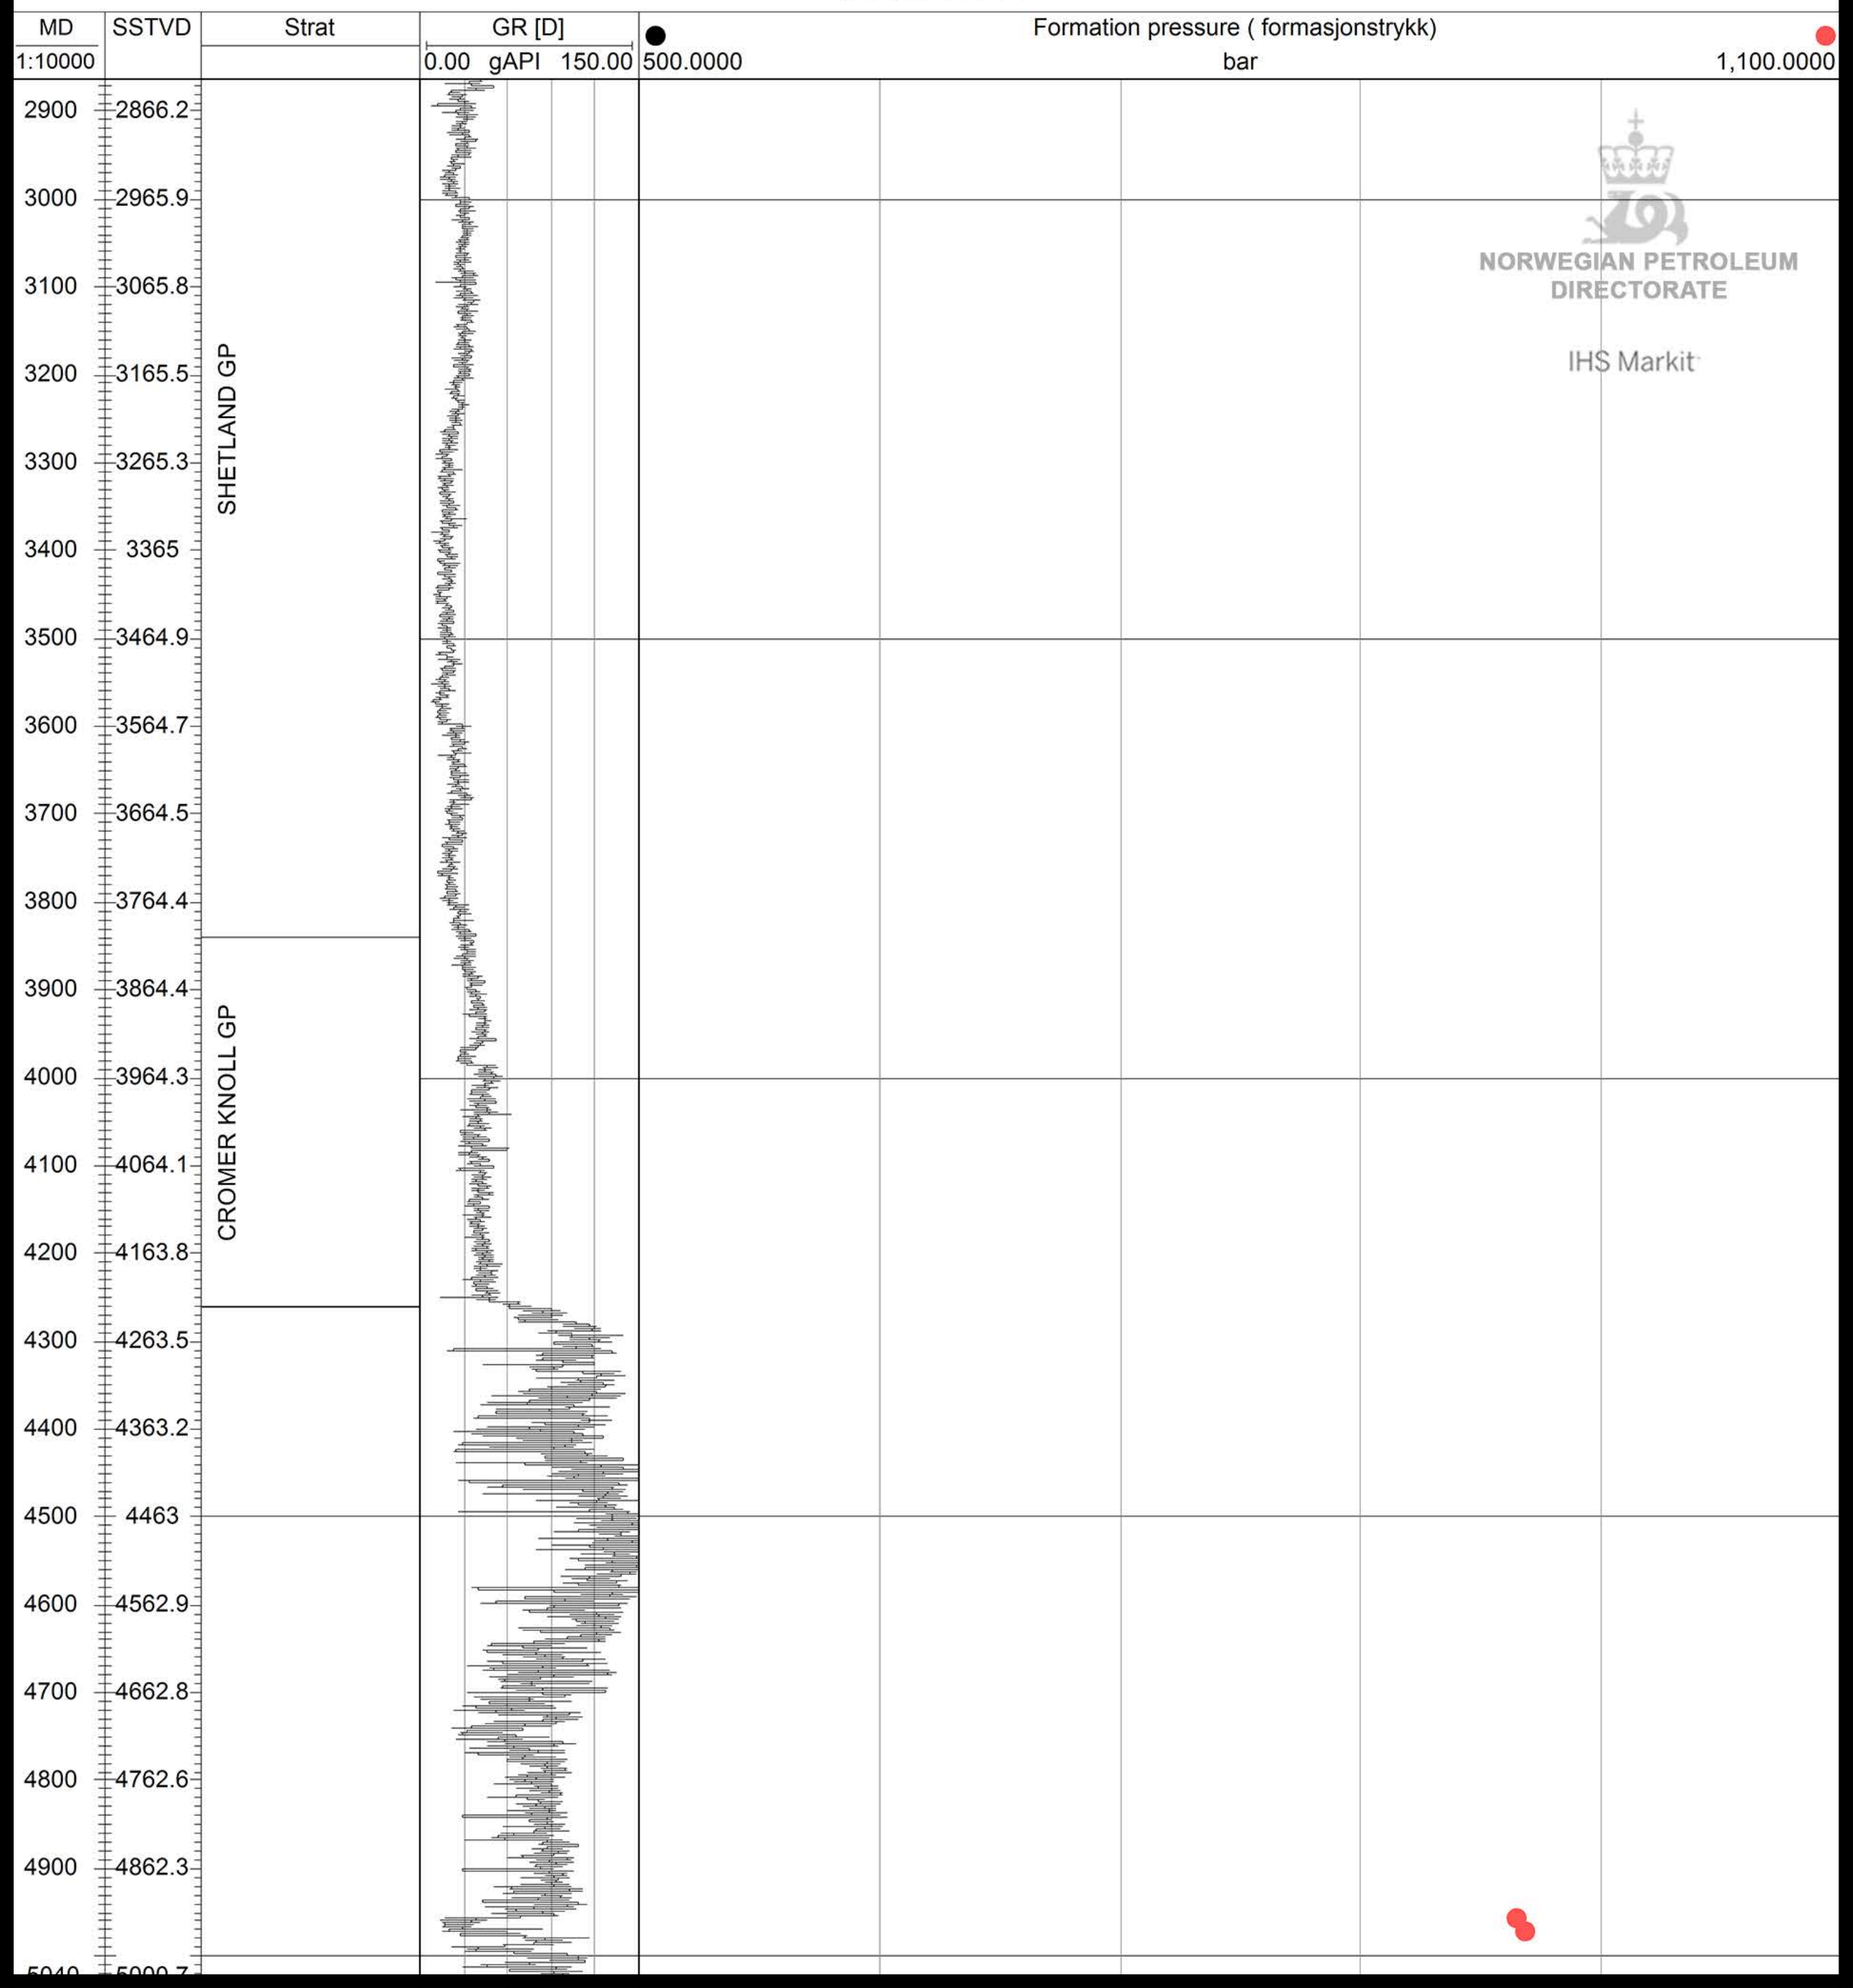

24/12-2

NORWEGIAN PETROLEUM
DIRECTORATE

IHS Markit