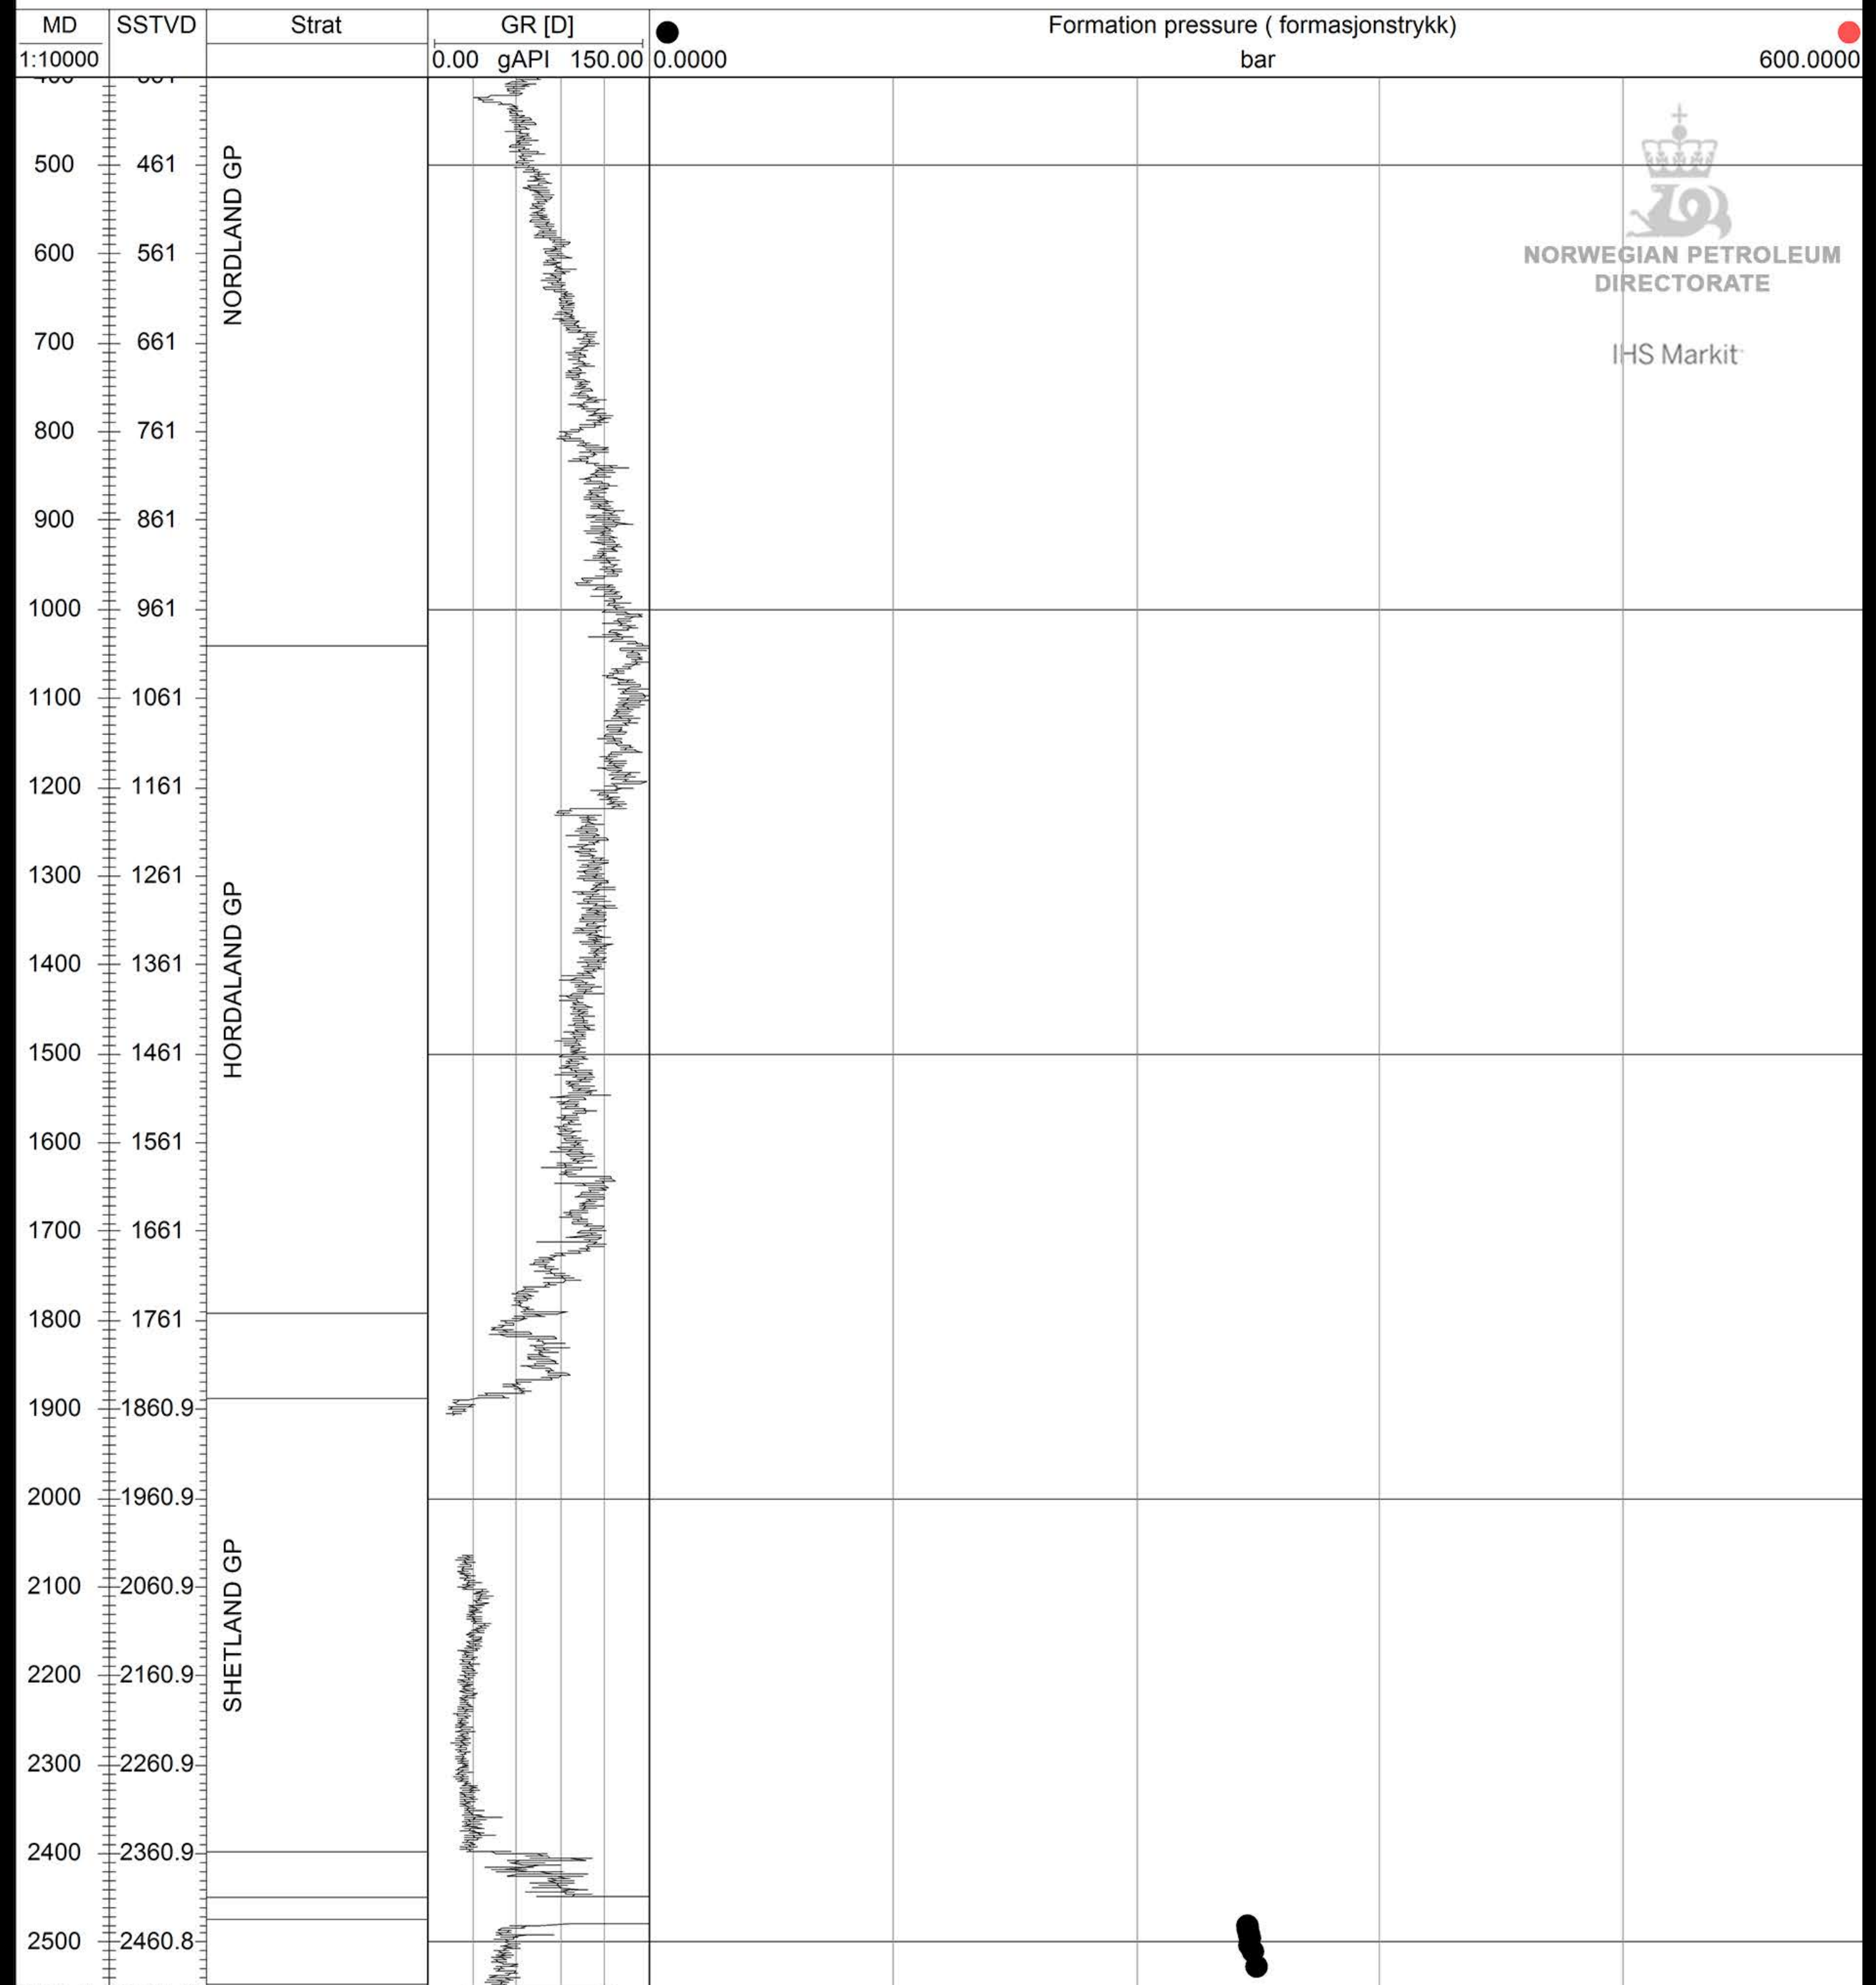

# 16/10-4

  
**NORWEGIAN PETROLEUM DIRECTORATE**  
 IHS Markit