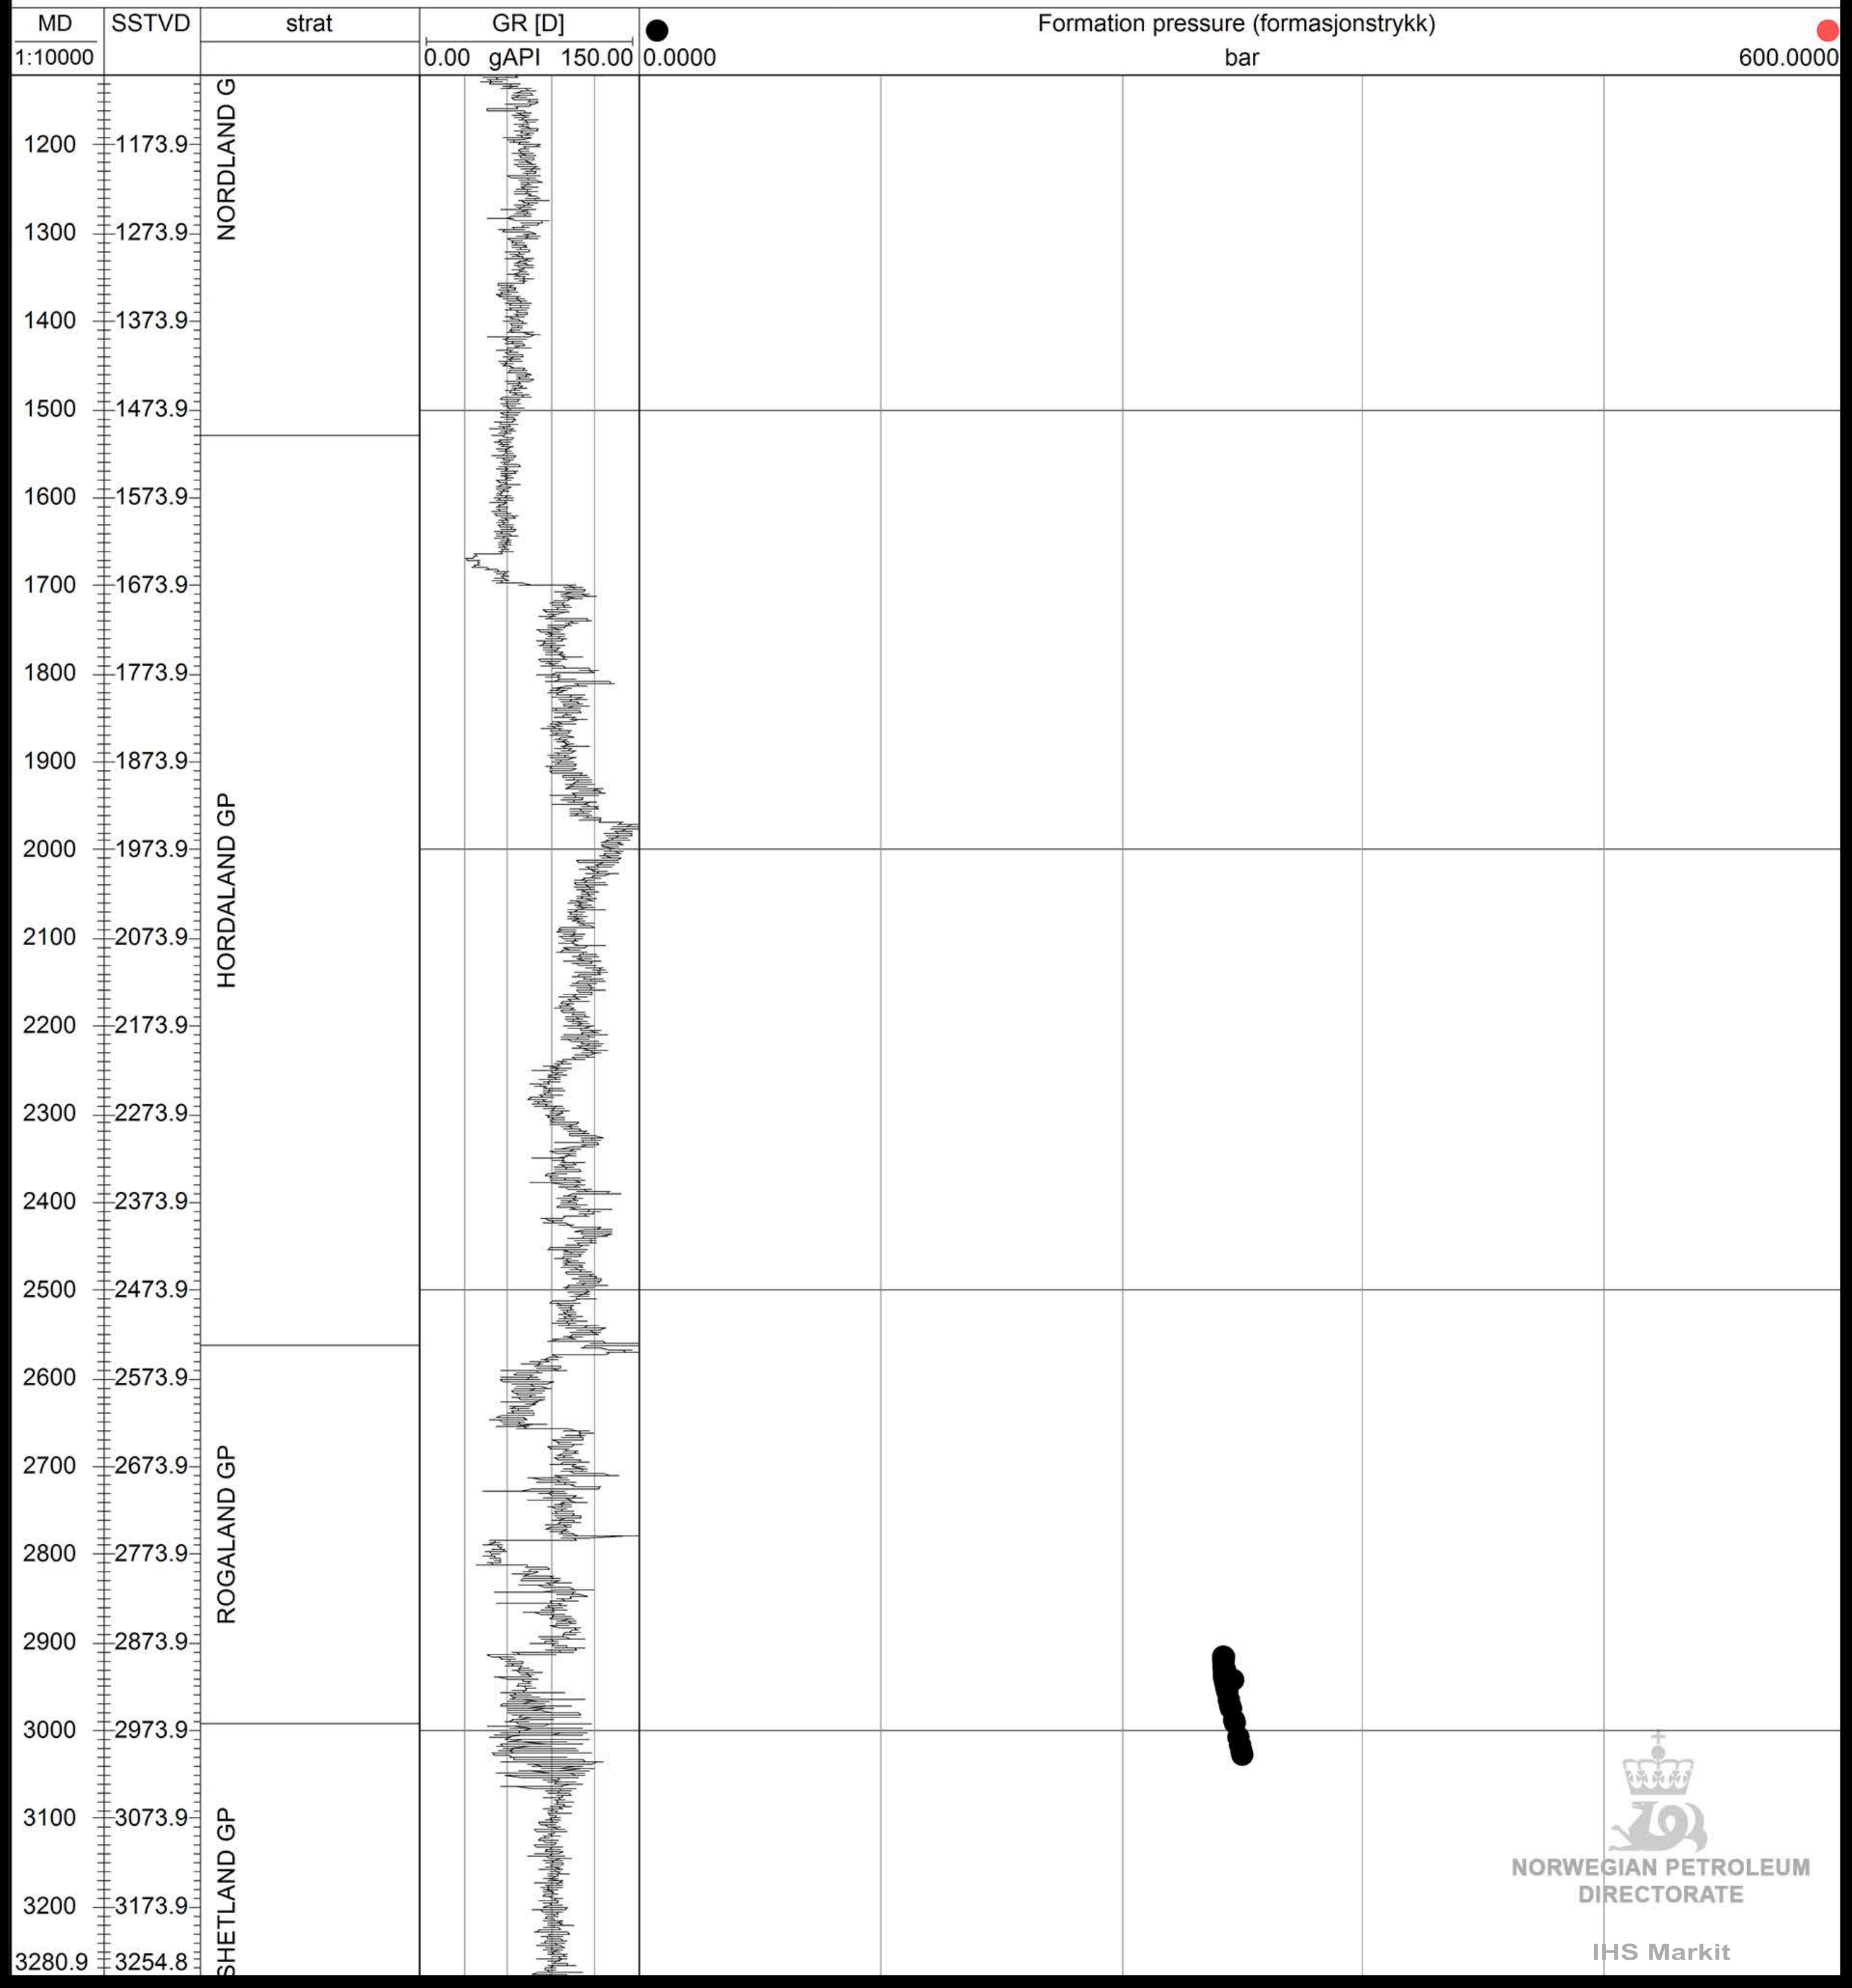

# ☀ 6305/7-1

NORWEGIAN PETROLEUM  
DIRECTORATE

IHS Markit