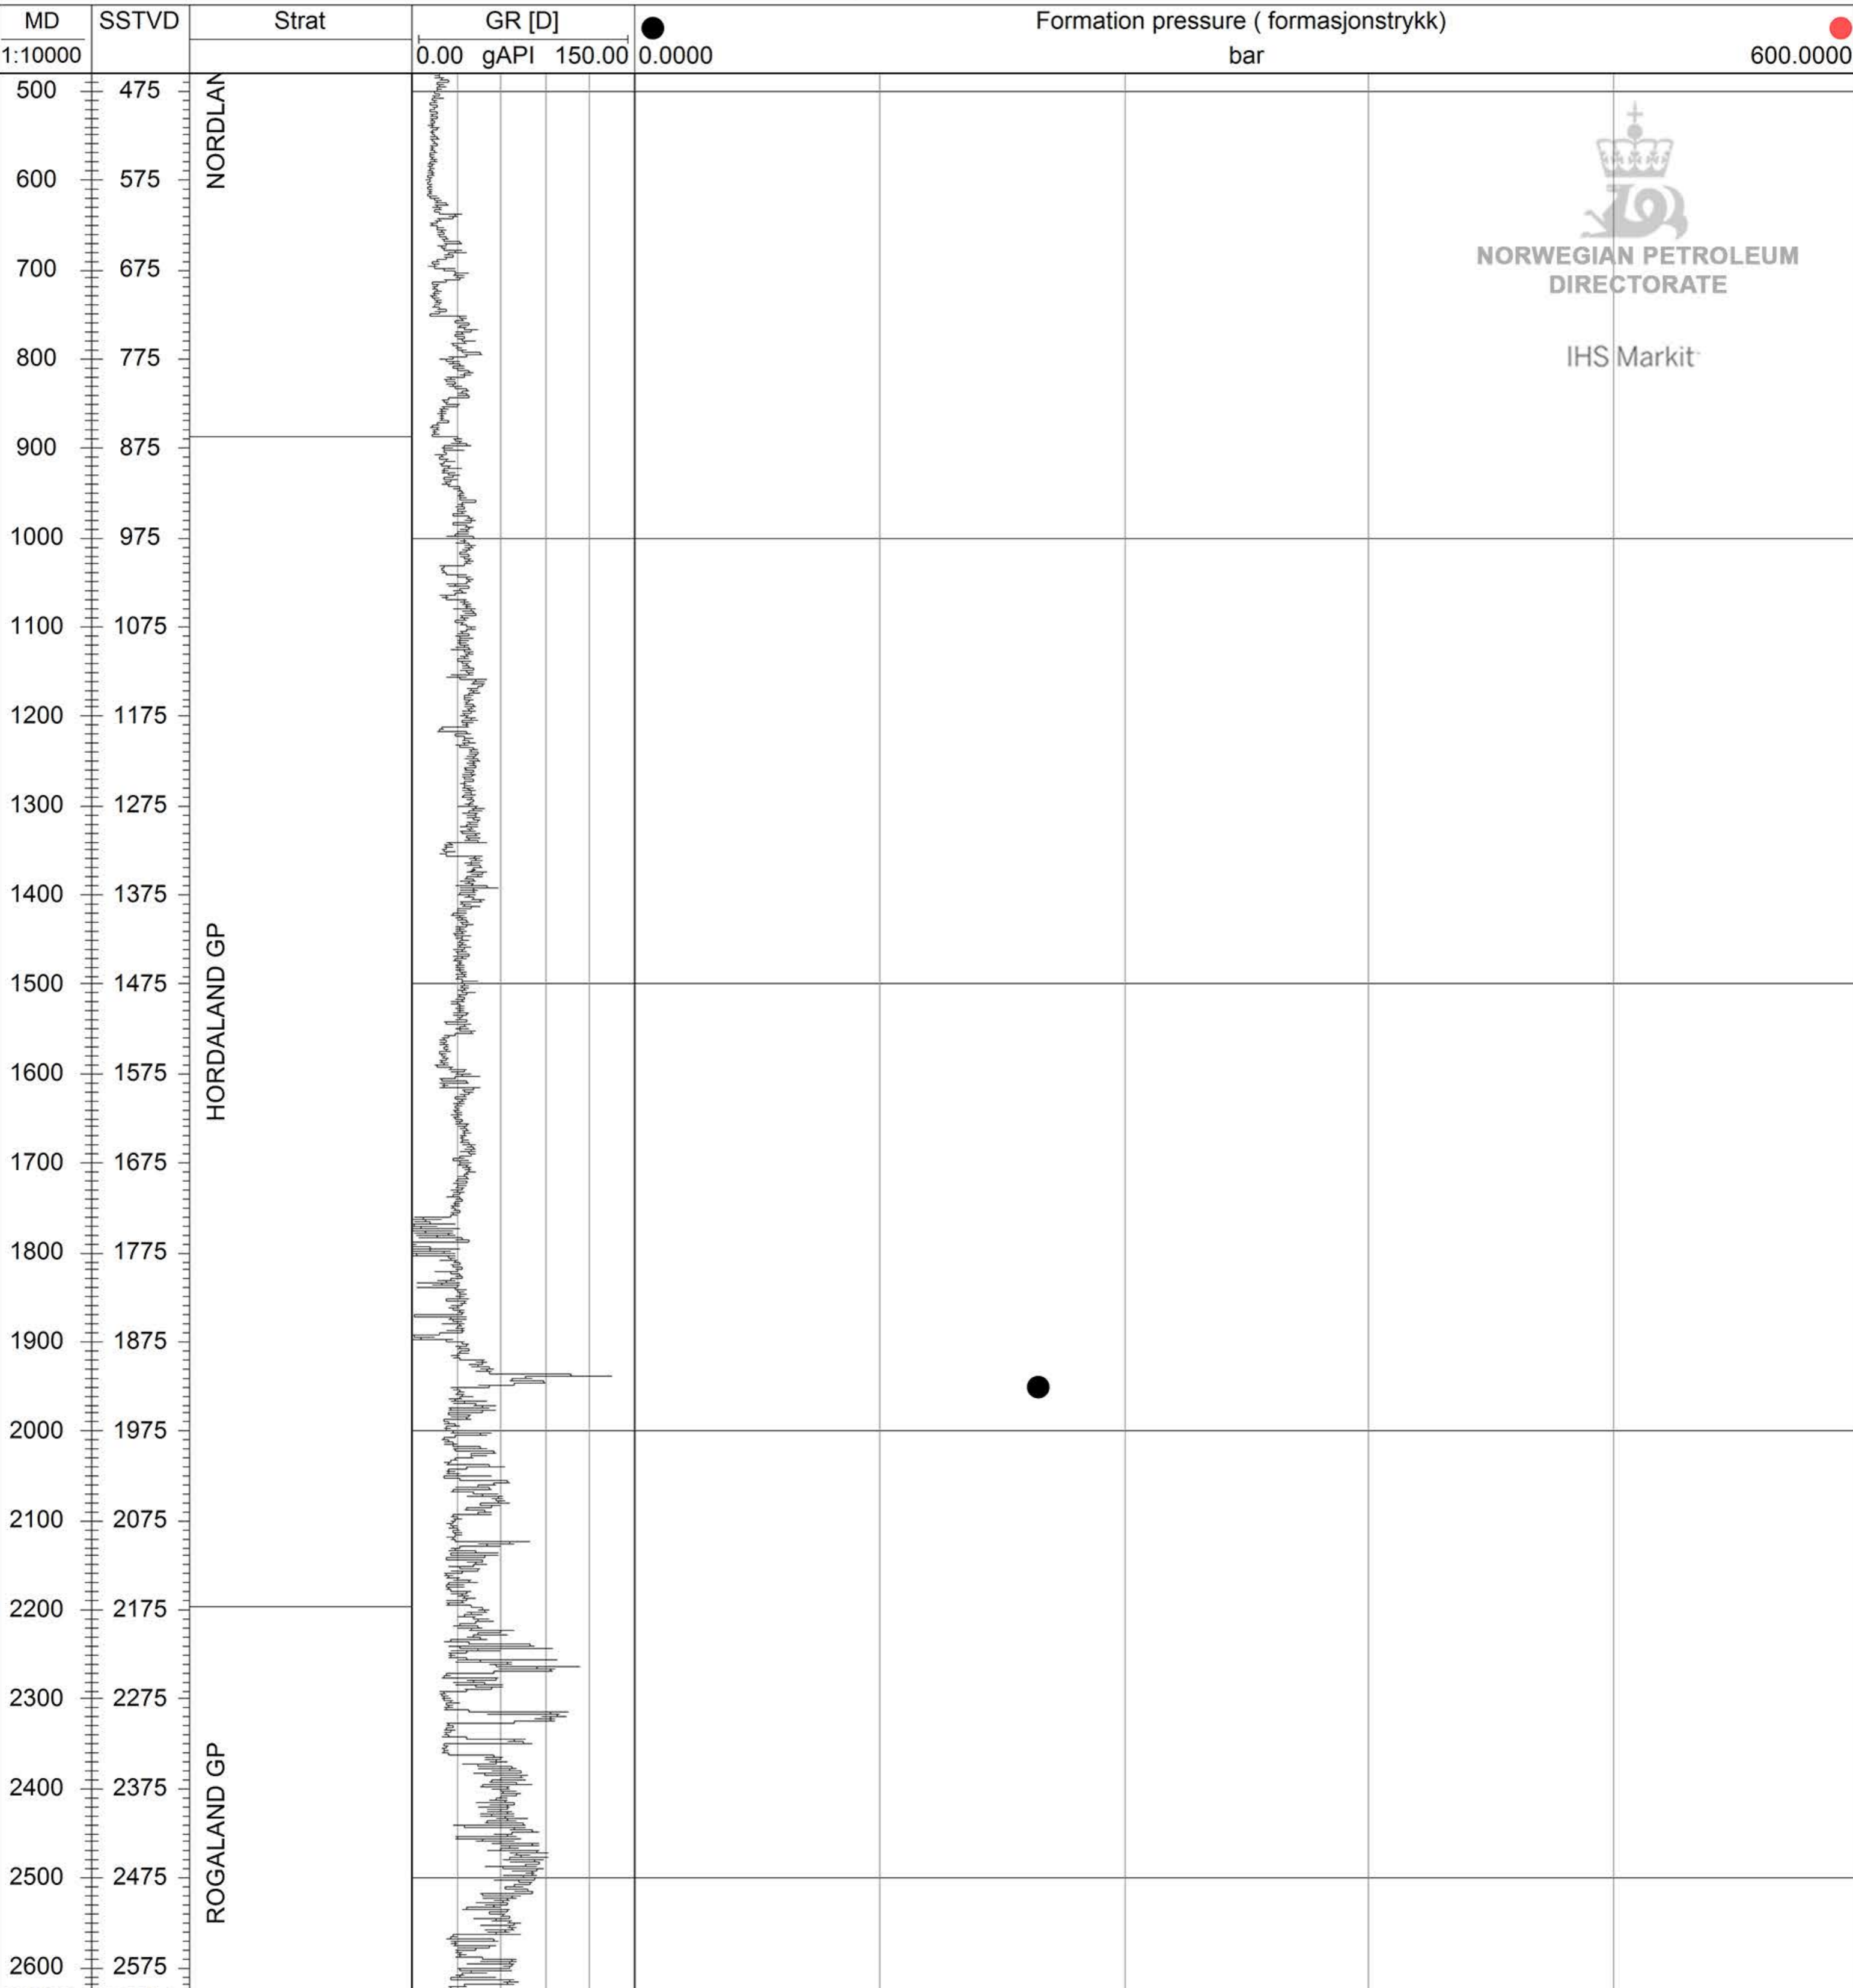

25/2-2

NORWEGIAN PETROLEUM
DIRECTORATE

IHS Markit