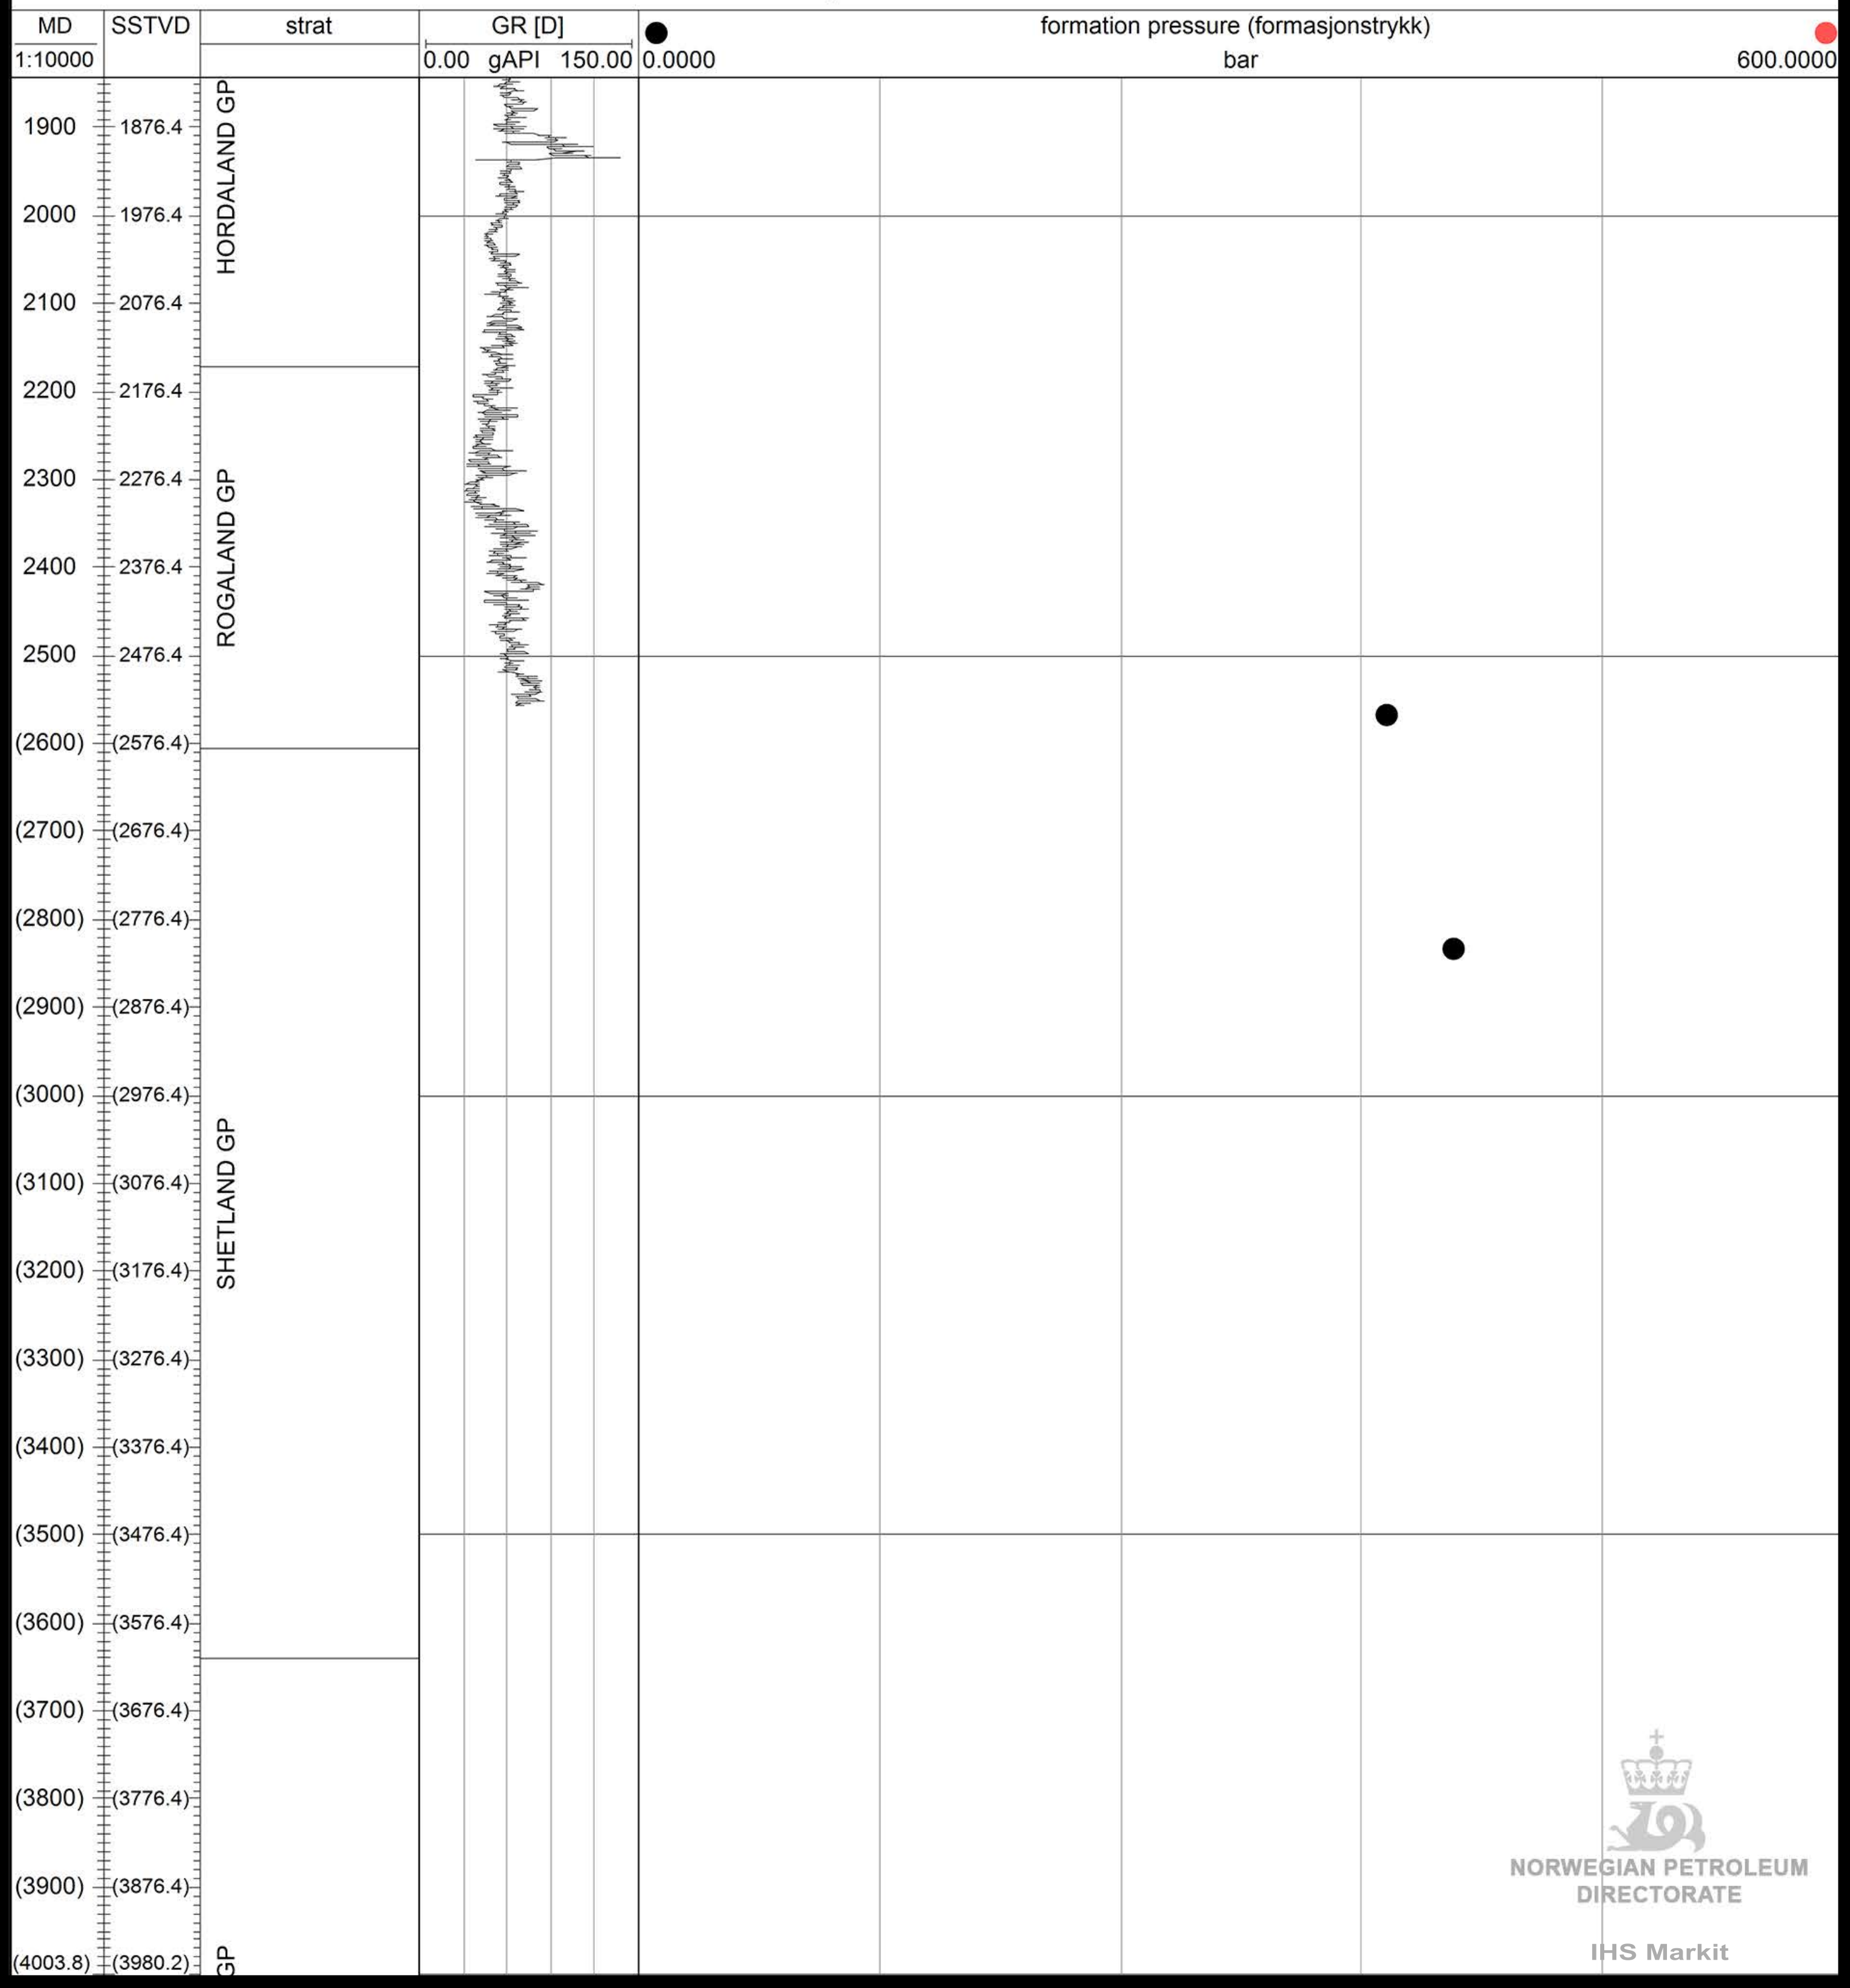

6305/1-1

NORWEGIAN PETROLEUM
DIRECTORATE

IHS Markit